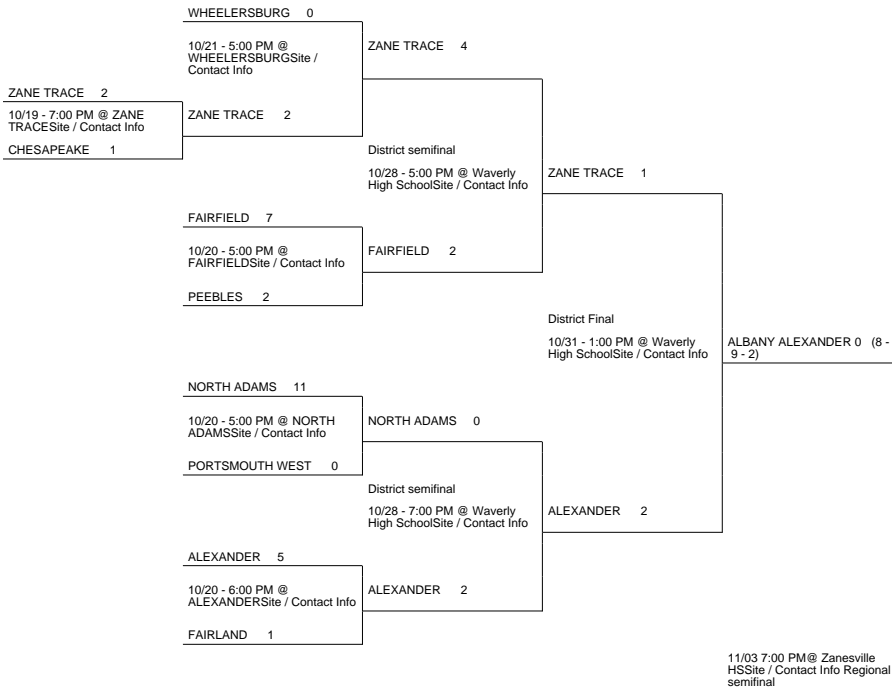

2015 OHSAA Girls Soccer Tournament - Division III, Region 11

Waverly 2 District

East District

Waverly 1 District

Central District

2015 OHSAA Girls Soccer Tournament - Division III, Region 11