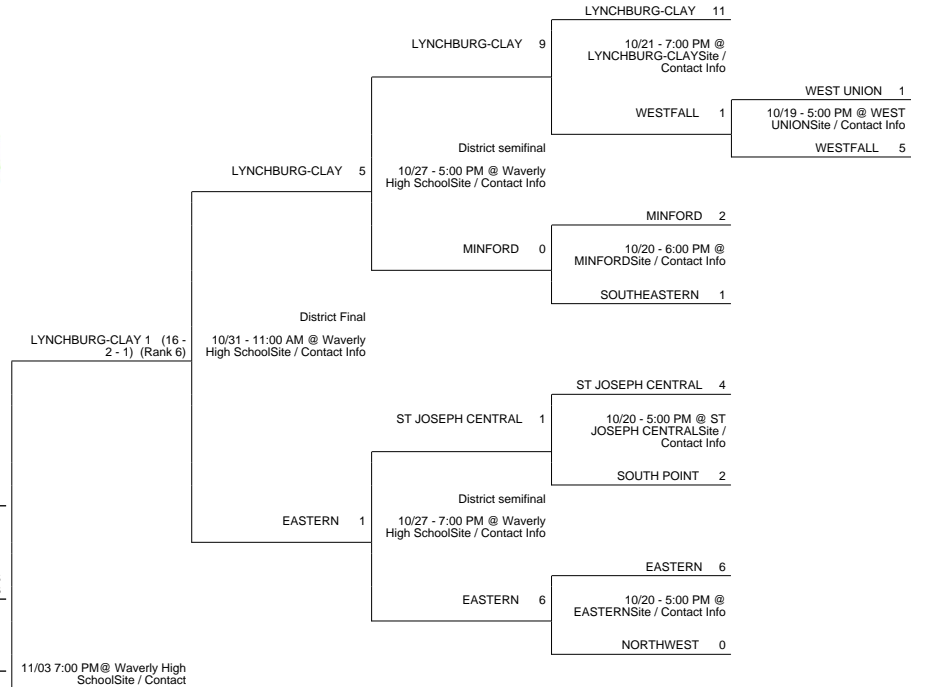

Waverly 1 District

LYNCHBURG-CLAY 1 (16-2-1) (Rank 6)