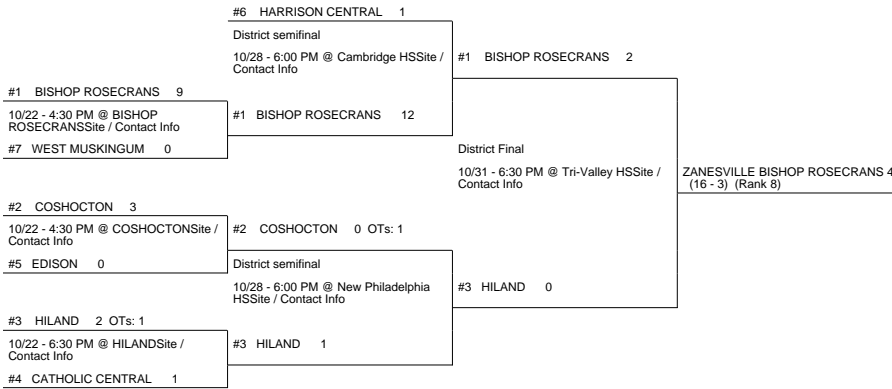

2015 OHSAA Girls Soccer Tournament - Division III, Region 11

Waverly 2 District

East District

Waverly 1 District

Central District

2015 OHSAA Girls Soccer Tournament - Division III, Region 11