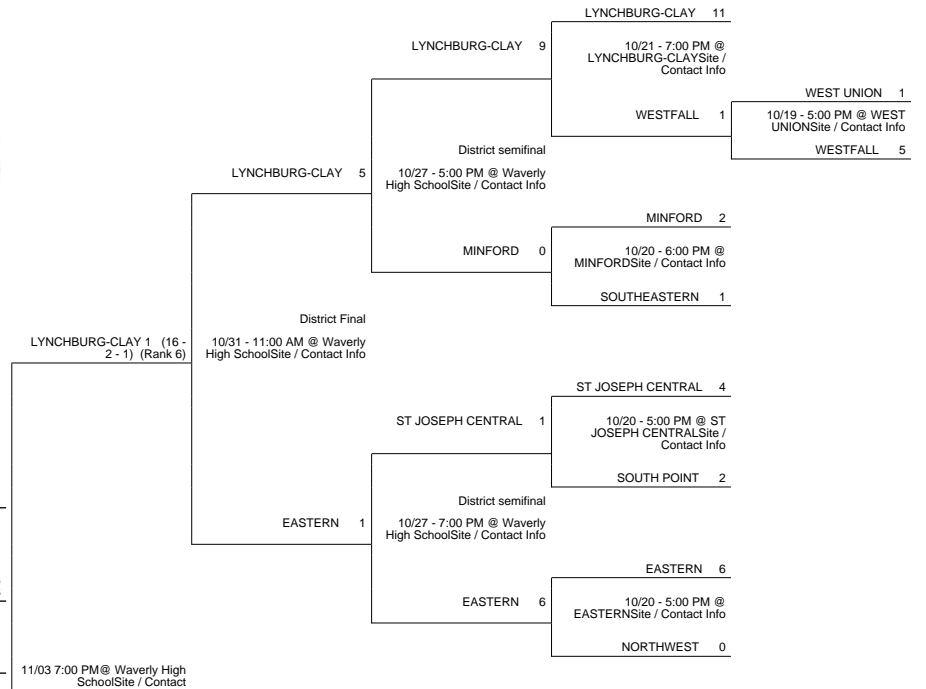

2015 OHSAA Girls Soccer Tournament - Division III, Region 11

Waverly 2 District

East District

Waverly 1 District

Central District

2015 OHSAA Girls Soccer Tournament - Division III, Region 11