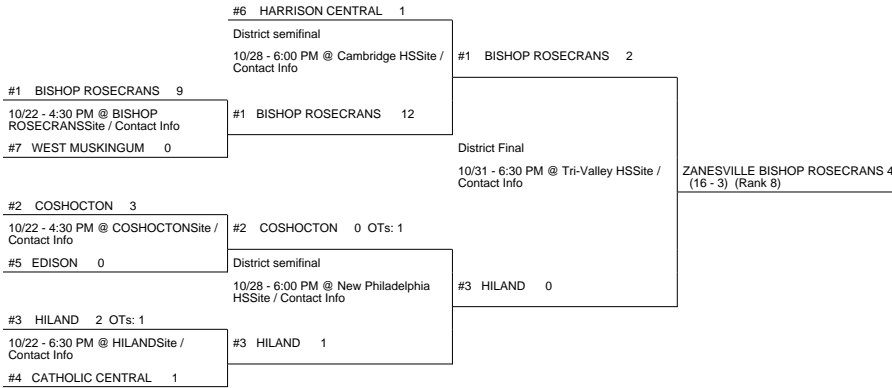

ZANESVILLE BISHOP ROSECRANS (17-3) (Rank 8) 0

vs

GRANDVIEW HEIGHTS (17-2-1) (Rank 2) 3

GRANDVIEW HEIGHTS (18-2-1) (Rank 2)

Regional Final