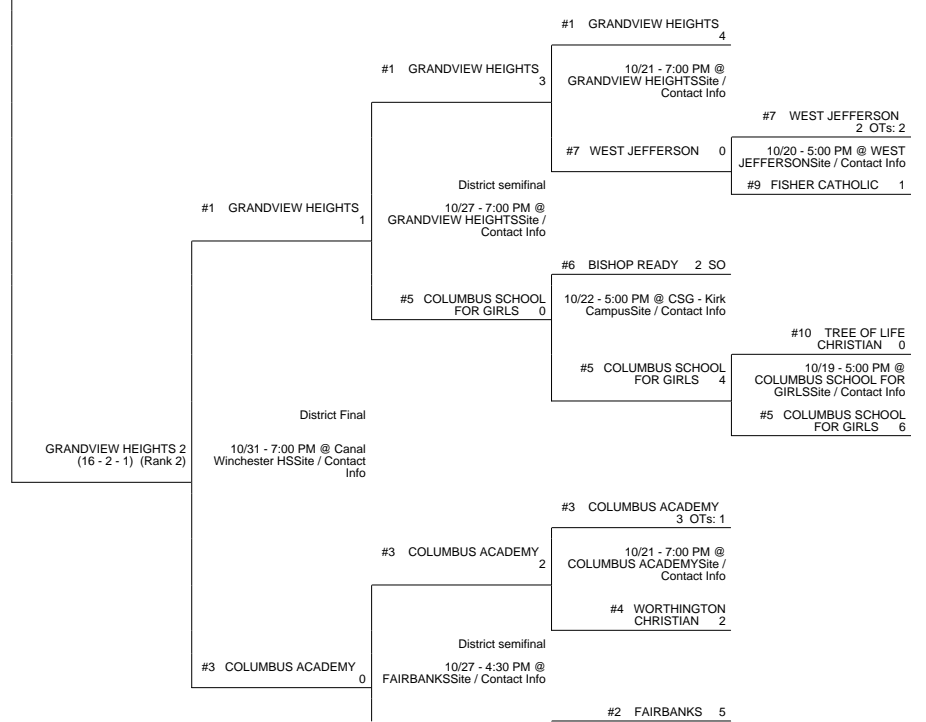

2015 OHSAA Girls Soccer Tournament - Division III, Region 11

Waverly 2 District

East District

Waverly 1 District

Central District

2015 OHSAA Girls Soccer Tournament - Division III, Region 11