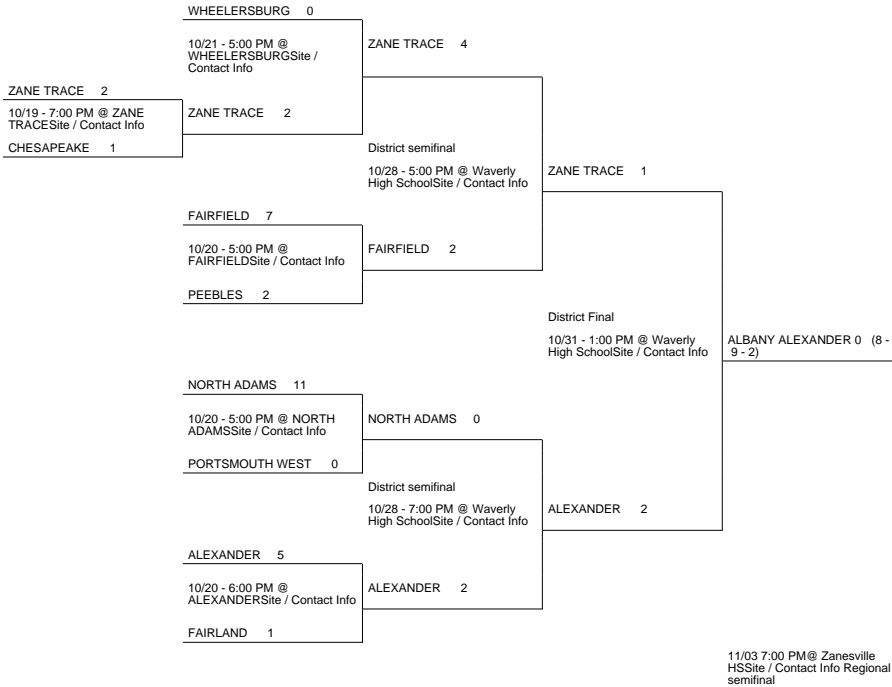

2015 OHSAA Girls Soccer Tournament - Division III, Region 11

Waverly 2 District

East District