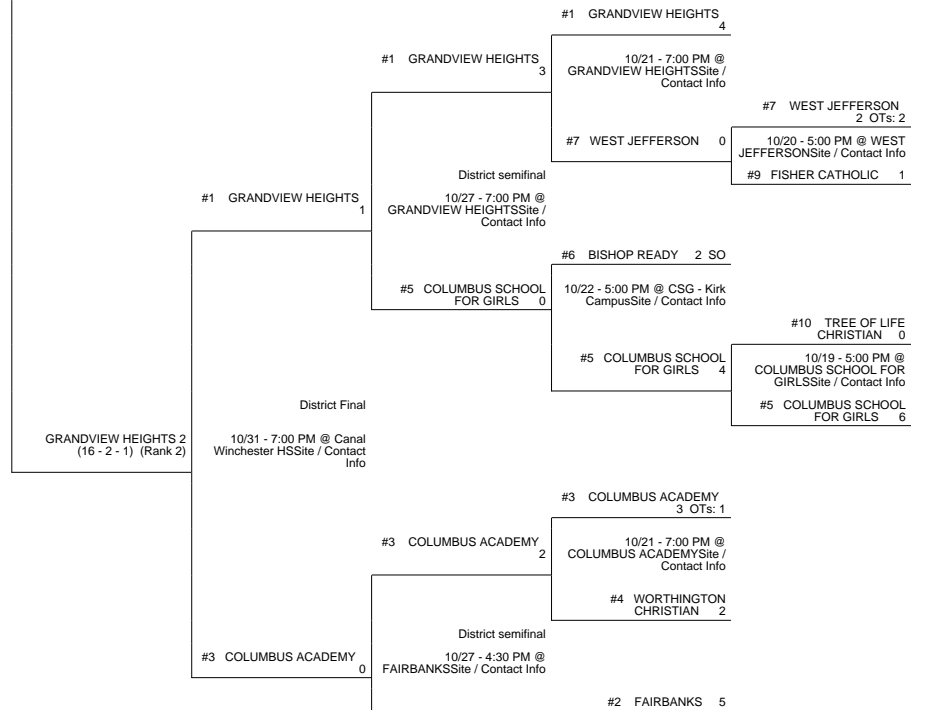

Central District

GRANDVIEW HEIGHTS 2 (16-2-1) (Rank 2)

#2 FAIRBANKS 5