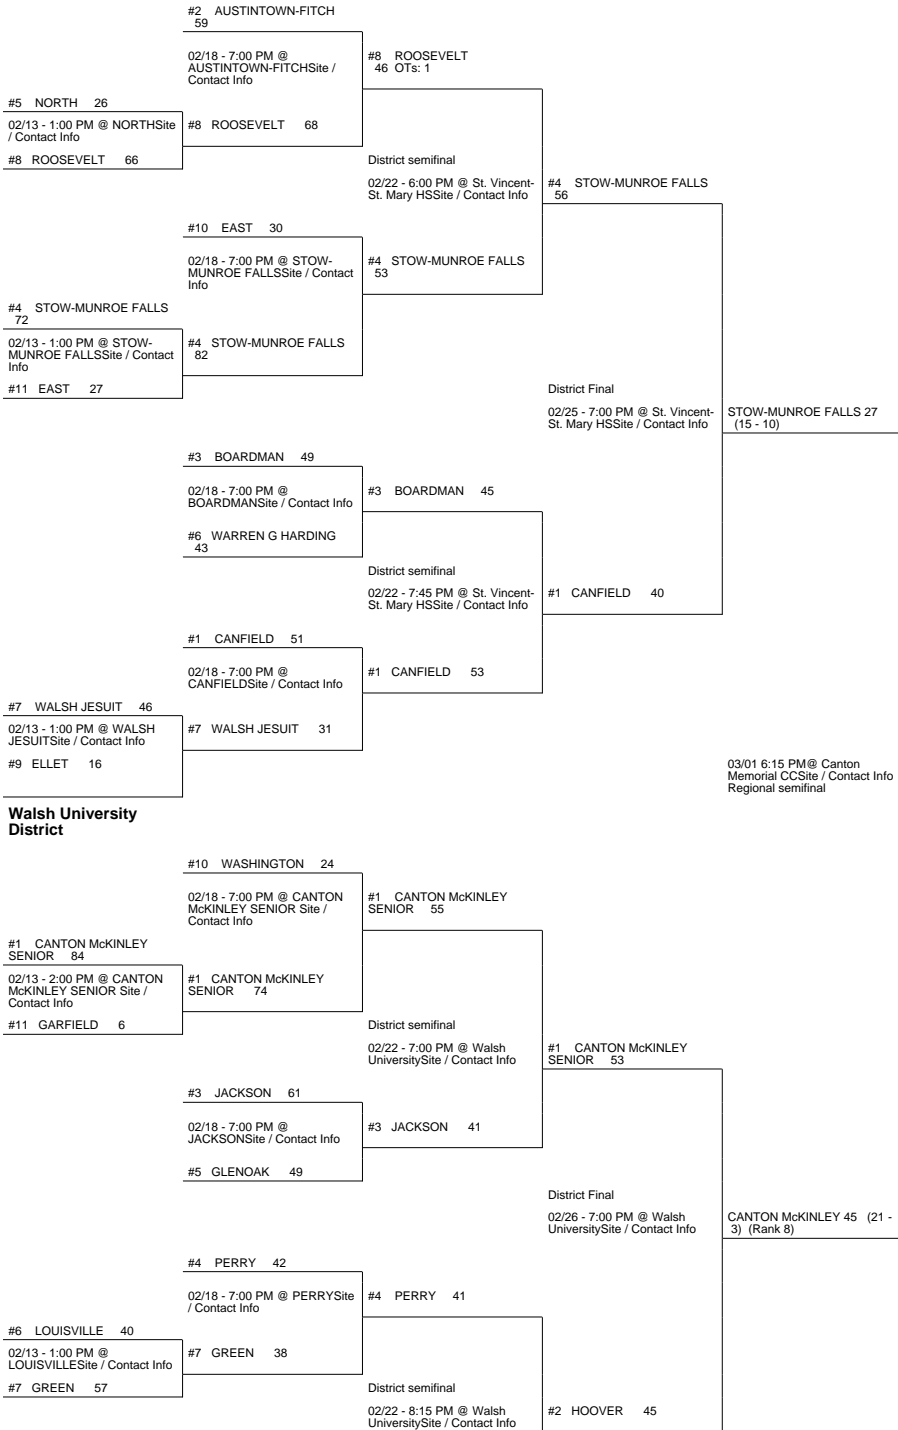

2016 OHSAA Girls Basketball Tournament - Division I, Region 1 - Canton

Akron SVSM District

Walsh University District

Perry District

Euclid District

2016 OHSAA Girls Basketball Tournament - Division I, Region 1 - Canton