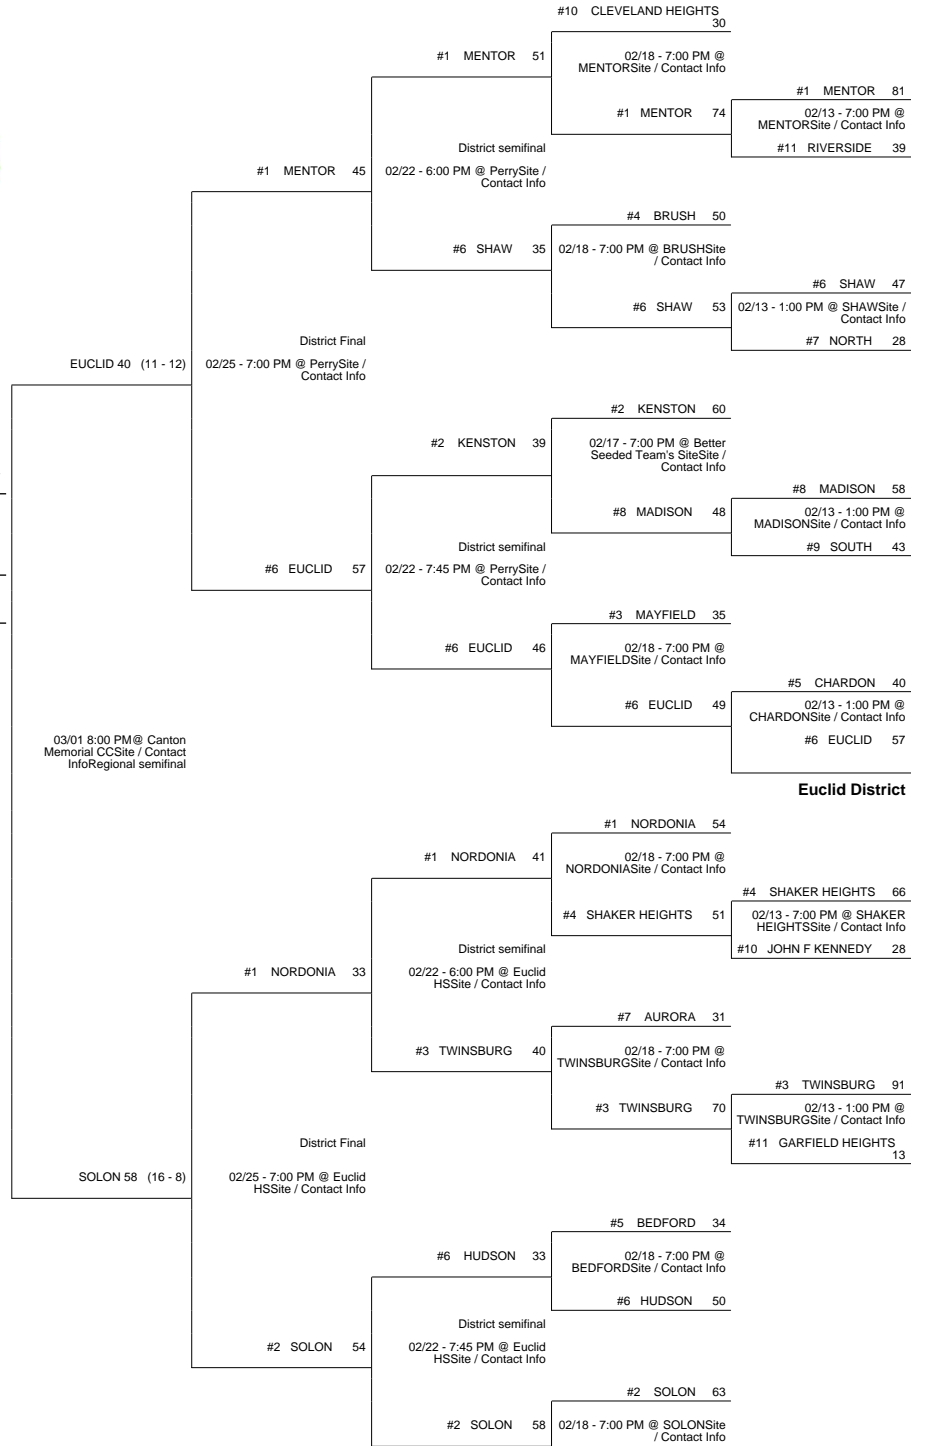

2016 OHSAA Girls Basketball Tournament - Division I, Region 1 - Canton

Akron SVSM District

Walsh University District

Perry District

Euclid District

2016 OHSAA Girls Basketball Tournament - Division I, Region 1 - Canton