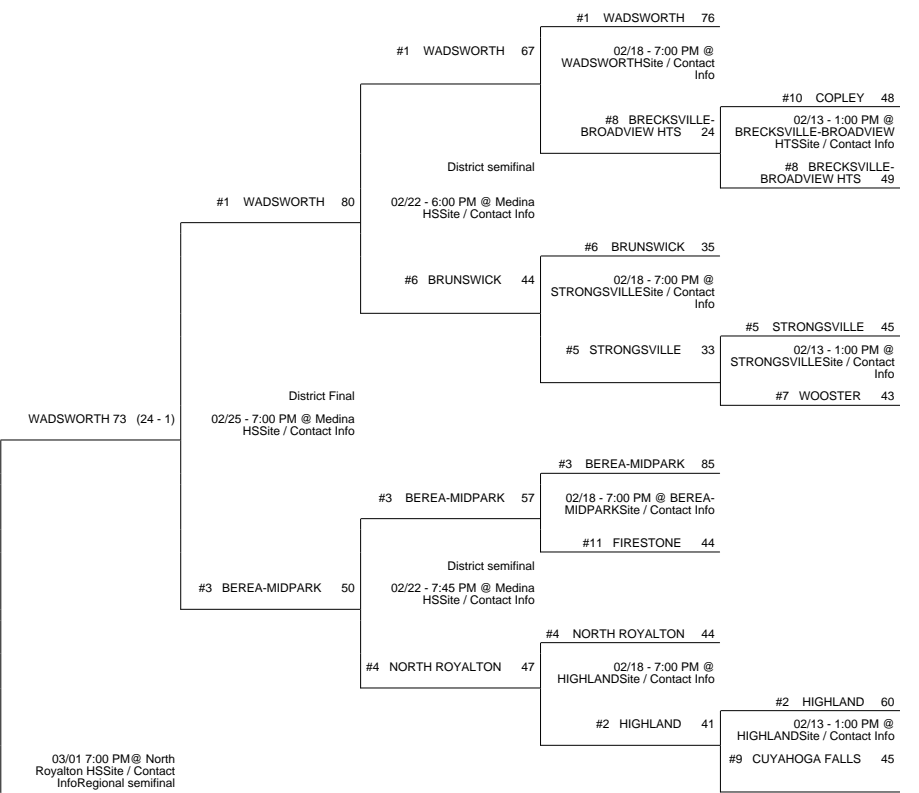

2016 OHSAA Girls Basketball Tournament - Division I, Region 2 - TBA

Toledo Central Catholic District

Elyria Catholic District

Medina District

Parma Heights Valley Forge District

TOL. WHITMER (22 - 6) 39

vs

WADSWORTH (25 - 1) 47

Regional Final

WADSWORTH (26 - 1)

Winner Advances to State Semifinal at 6:00 PM March 11 vs. Region 3 - Westerville Region Championship

2016 OHSAA Girls Basketball Tournament - Division I, Region 2 - TBA