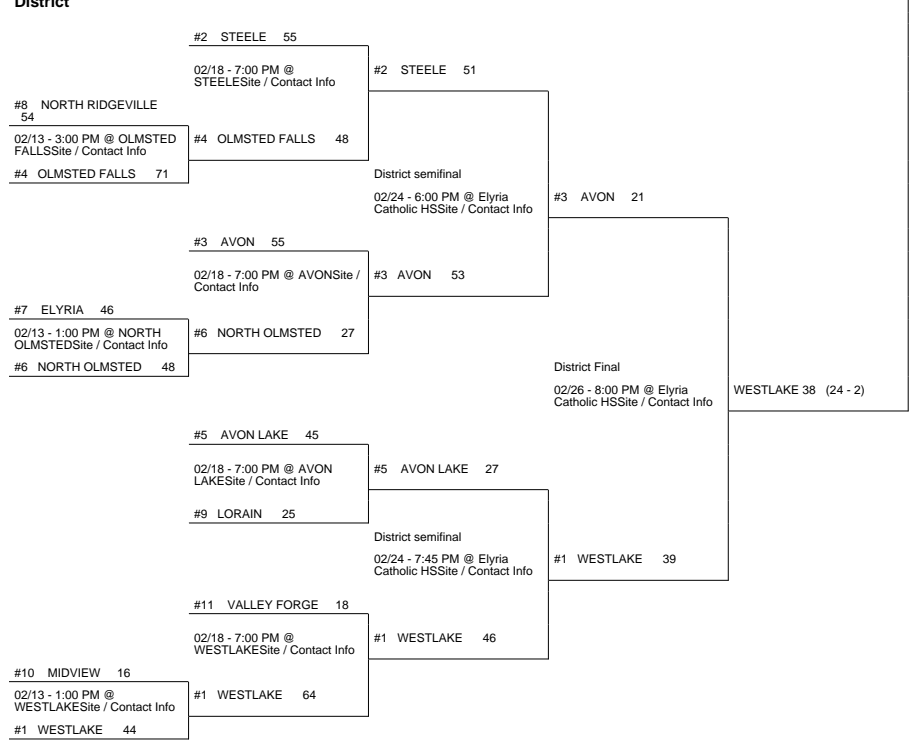

2016 OHSAA Girls Basketball Tournament - Division I, Region 2 - TBA

Toledo Central Catholic District

Elyria Catholic District

Medina District

Parma Heights Valley Forge District

TOL. WHITMER (22 - 6) 39

vs

WADSWORTH (25 - 1) 47

Regional Final

WADSWORTH (26 - 1)

Winner Advances to State Semifinal at 6:00 PM March 11 vs. Region 3 - Westerville Region Championship

2016 OHSAA Girls Basketball Tournament - Division I, Region 2 - TBA