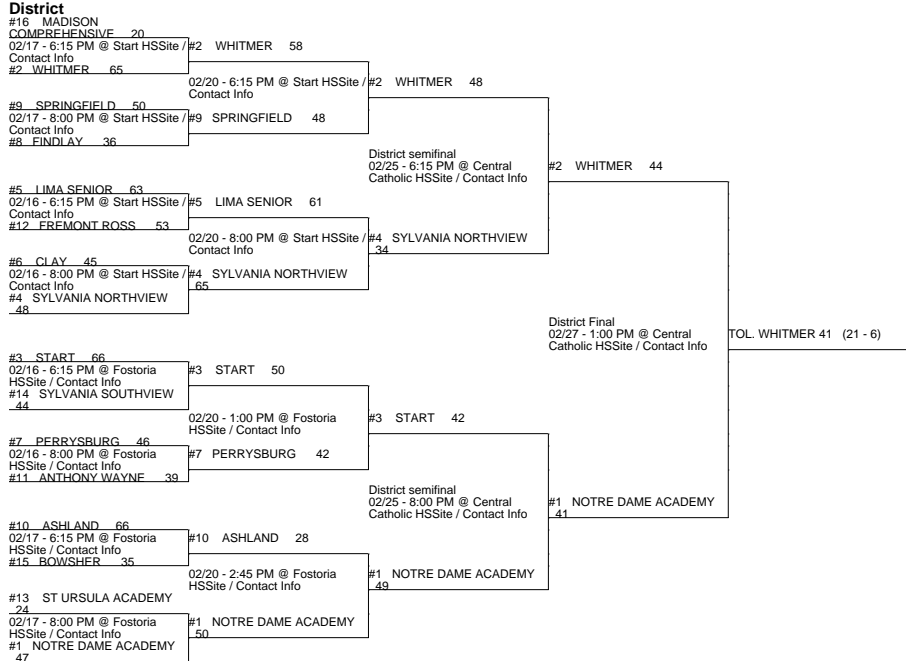

2016 OHSAA Girls Basketball Tournament - Division I, Region 2 - TBA

Toledo Central Catholic District

Elyria Catholic District

Medina District

Parma Heights Valley Forge District

2016 OHSAA Girls Basketball Tournament - Division I, Region 2 - TBA

	#5 NORMANDY	37
#6 LAKEWOOD	39	02/13 - 1:00 PM @ Better Seeded Team's SiteSite / Contact Info
	#6 LAKEWOOD	58