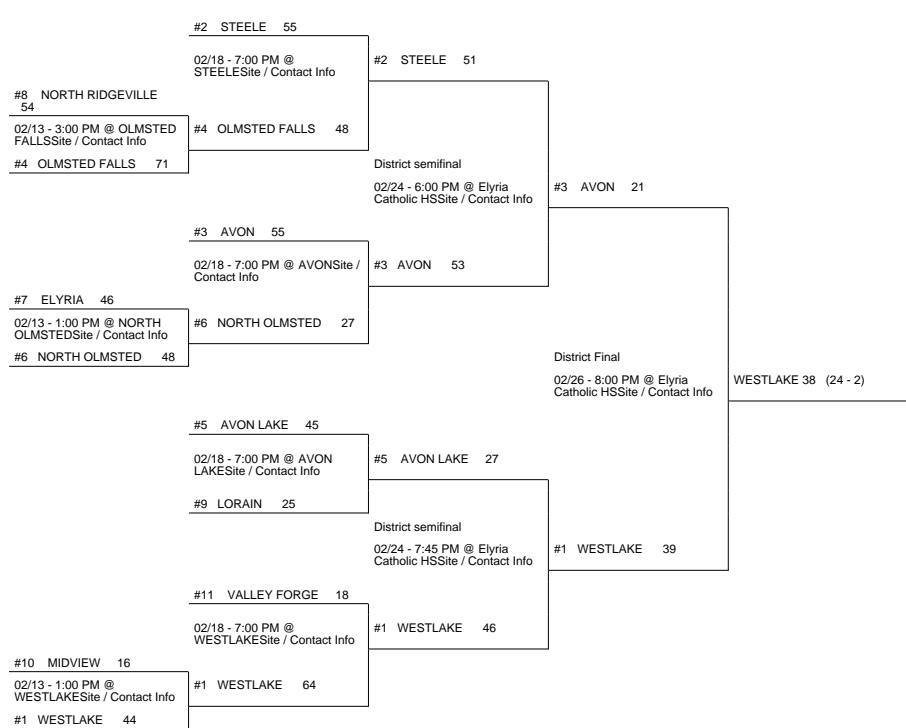

2016 OHSAA Girls Basketball Tournament - Division I, Region 2 - TBA

Toledo Central Catholic District

Elyria Catholic District

Medina District

Parma Heights Valley Forge District

2016 OHSAA Girls Basketball Tournament - Division I, Region 2 - TBA

	#5 NORMANDY	37
#6 LAKEWOOD	39	02/13 - 1:00 PM @ Better Seeded Team's SiteSite / Contact Info
	#6 LAKEWOOD	58