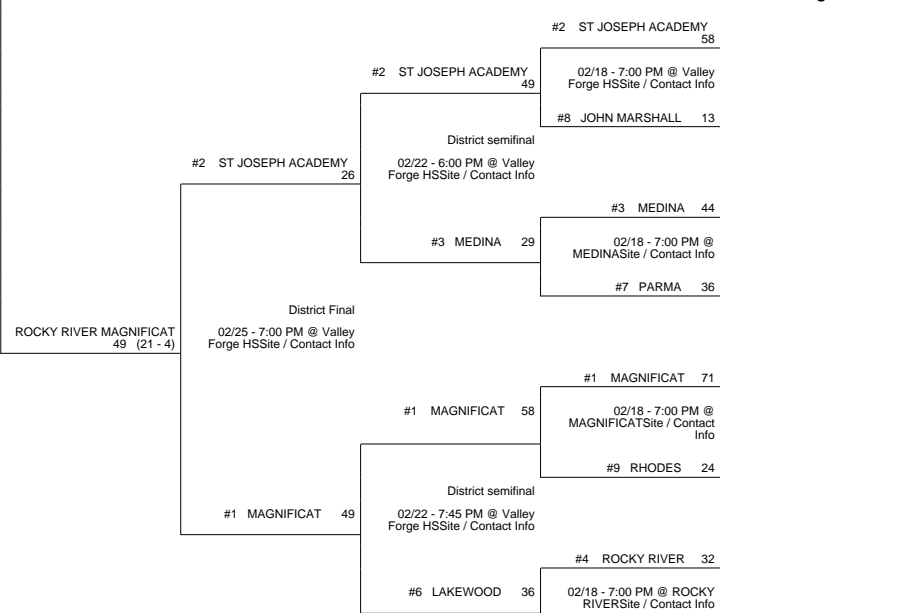

2016 OHSAA Girls Basketball Tournament - Division I, Region 2 - TBA

Toledo Central Catholic District

Elyria Catholic District

Medina District

Parma Heights Valley Forge District

TOL. WHITMER (22 - 6) 39

vs

WADSWORTH (25 - 1) 47

Regional Final

WADSWORTH (26 - 1)

Winner Advances to State Semifinal at 6:00 PM March 11 vs. Region 3 - Westerville Region Championship

2016 OHSAA Girls Basketball Tournament - Division I, Region 2 - TBA