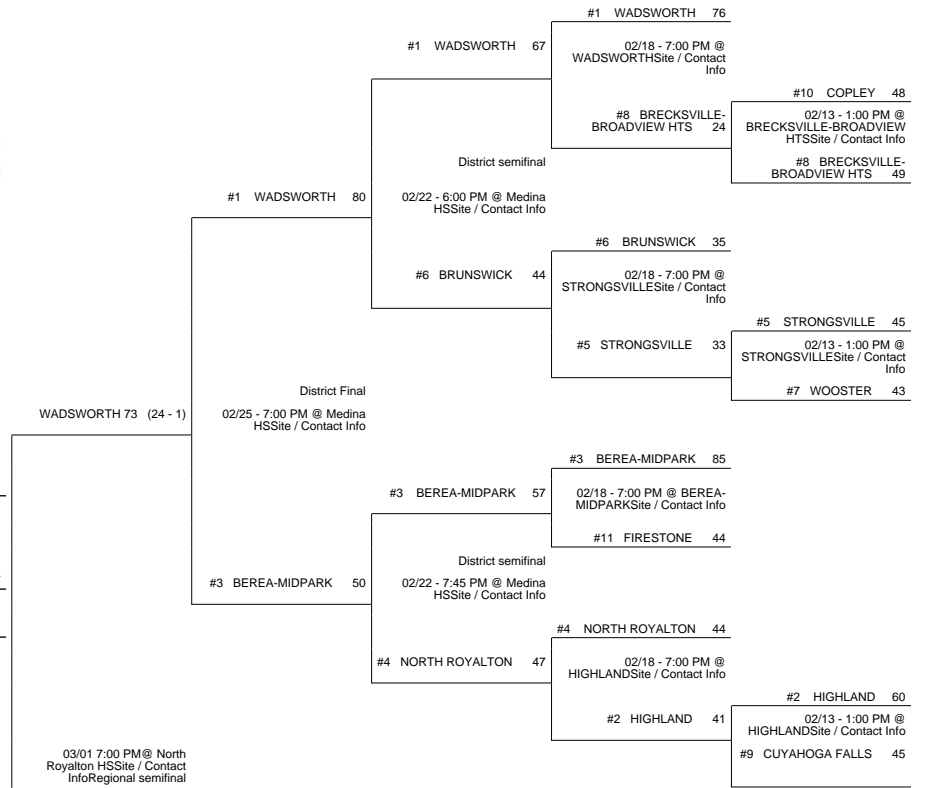

2016 OHSAA Girls Basketball Tournament - Division I, Region 2 - TBA

Toledo Central Catholic District

Elyria Catholic District

Medina District

Parma Heights Valley Forge District

2016 OHSAA Girls Basketball Tournament - Division I, Region 2 - TBA

	#5 NORMANDY	37
#6 LAKEWOOD	39	02/13 - 1:00 PM @ Better Seeded Team's SiteSite / Contact Info
	#6 LAKEWOOD	58