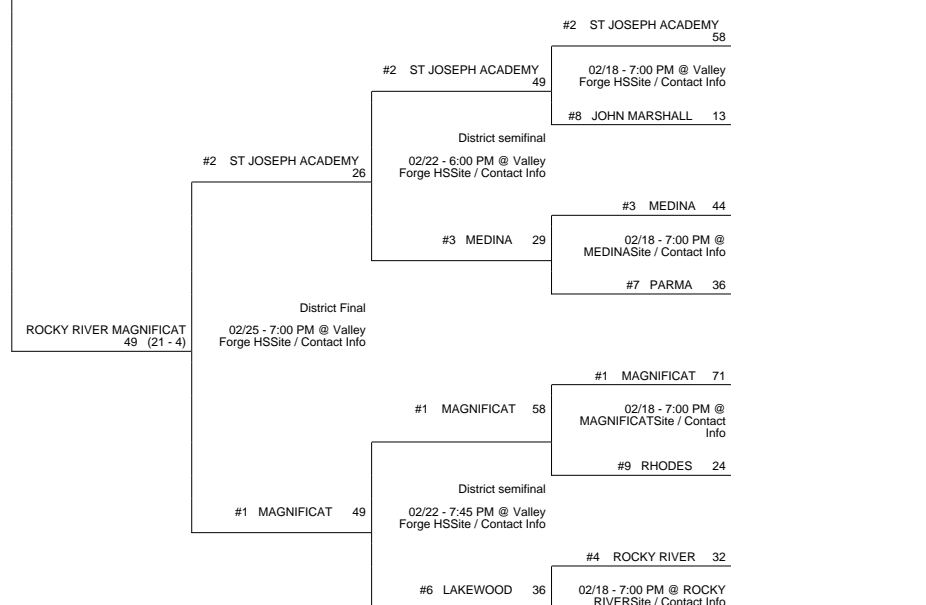

2016 OHSAA Girls Basketball Tournament - Division I, Region 2 - TBA

Toledo Central Catholic District

Elyria Catholic District

Medina District

Parma Heights Valley Forge District

2016 OHSAA Girls Basketball Tournament - Division I, Region 2 - TBA

	#5 NORMANDY	37
#6 LAKEWOOD	39	02/13 - 1:00 PM @ Better Seeded Team's SiteSite / Contact Info
	#6 LAKEWOOD	58