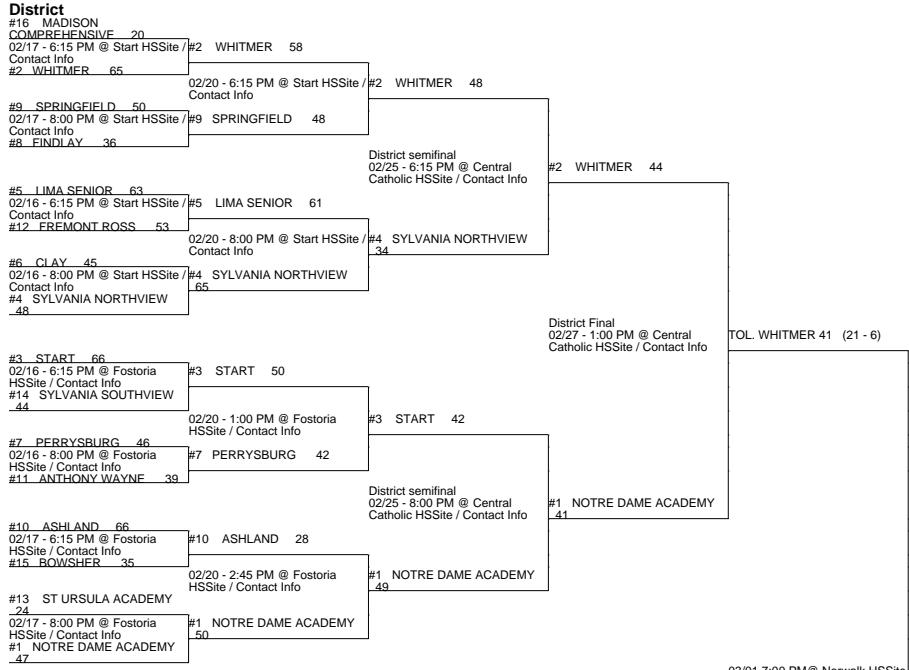

2016 OHSAA Girls Basketball Tournament - Division I, Region 2 - TBA

Toledo Central Catholic District

Elyria Catholic District

Medina District

Parma Heights Valley Forge District

TOL. WHITMER (22 - 6) 39

vs

WADSWORTH (25 - 1) 47

Regional Final

WADSWORTH (26 - 1)

Winner Advances to State Semifinal at 6:00 PM March 11 vs. Region 3 - Westerville Region Championship

2016 OHSAA Girls Basketball Tournament - Division I, Region 2 - TBA