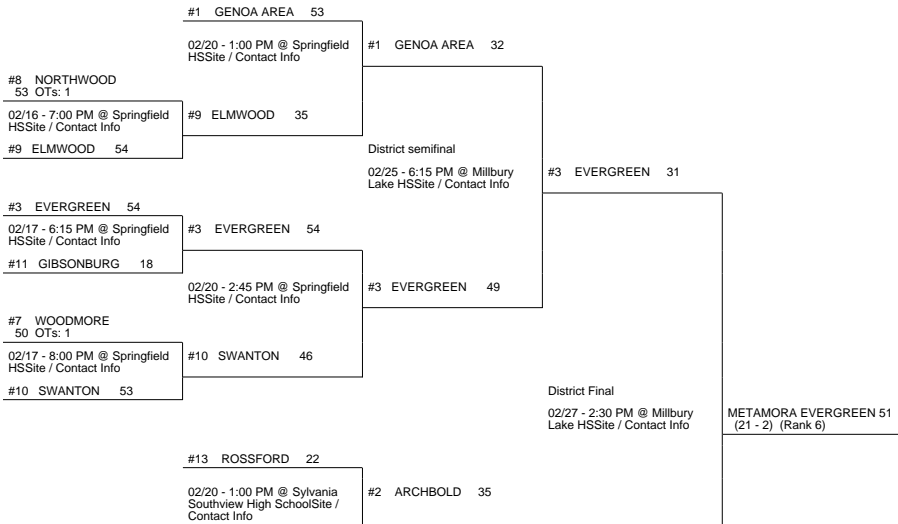

2016 OHSAA Girls Basketball Tournament - Division III, Region 10 - Lexington

Elida District

Millbury Lake District

METAMORA EVERGREEN (22 - 2) (Rank 6) 54
vs
COLS. AFRICENTRIC (21 - 5) 59
COLS. AFRICENTRIC (22 - 5)
Regional Final
Winner Advances to State Semifinal at 3:00 PM March 10 vs. Region 11 - Logan Region Championship

Shelby District

Columbus 1 District

2016 OHSAA Girls Basketball Tournament - Division III, Region 10 - Lexington