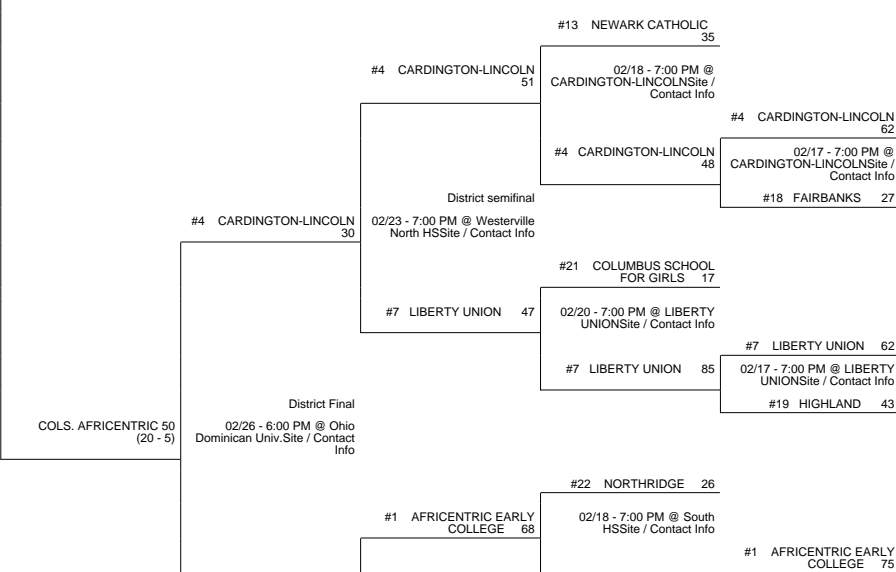

2016 OHSAA Girls Basketball Tournament - Division III, Region 10 - Lexington

Elida District

Millbury Lake District

METAMORA EVERGREEN (22 - 2) (Rank 6) 54
vs
COLS. AFRICENTRIC (21 - 5) 59
COLS. AFRICENTRIC (22 - 5)
Regional Final
Winner Advances to State Semifinal at 3:00 PM March 10 vs. Region 11 - Logan Region Championship

Shelby District

Columbus 1 District

2016 OHSAA Girls Basketball Tournament - Division III, Region 10 - Lexington