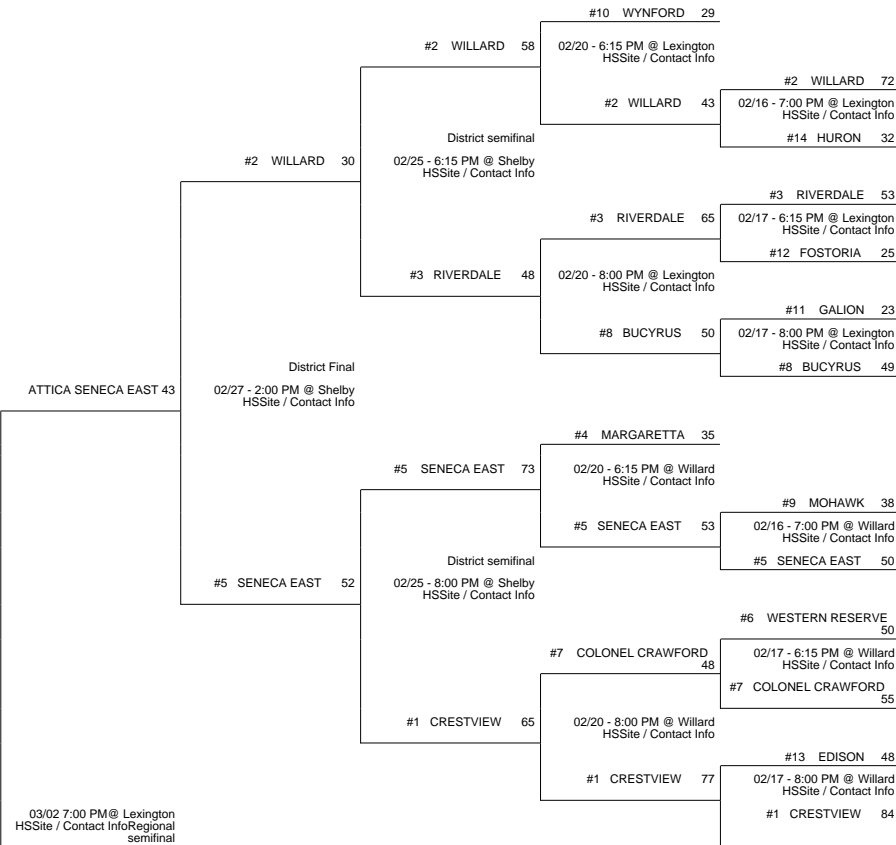

2016 OHSAA Girls Basketball Tournament - Division III, Region 10 - Lexington

Elida District

Millbury Lake District

METAMORA EVERGREEN (22 - 2) (Rank 6) 54
vs
COLS. AFRICENTRIC (21 - 5) 59
COLS. AFRICENTRIC (22 - 5)
Regional Final
Winner Advances to State Semifinal at 3:00 PM March 10 vs. Region 11 - Logan Region Championship

Shelby District

Columbus 1 District

2016 OHSAA Girls Basketball Tournament - Division III, Region 10 - Lexington