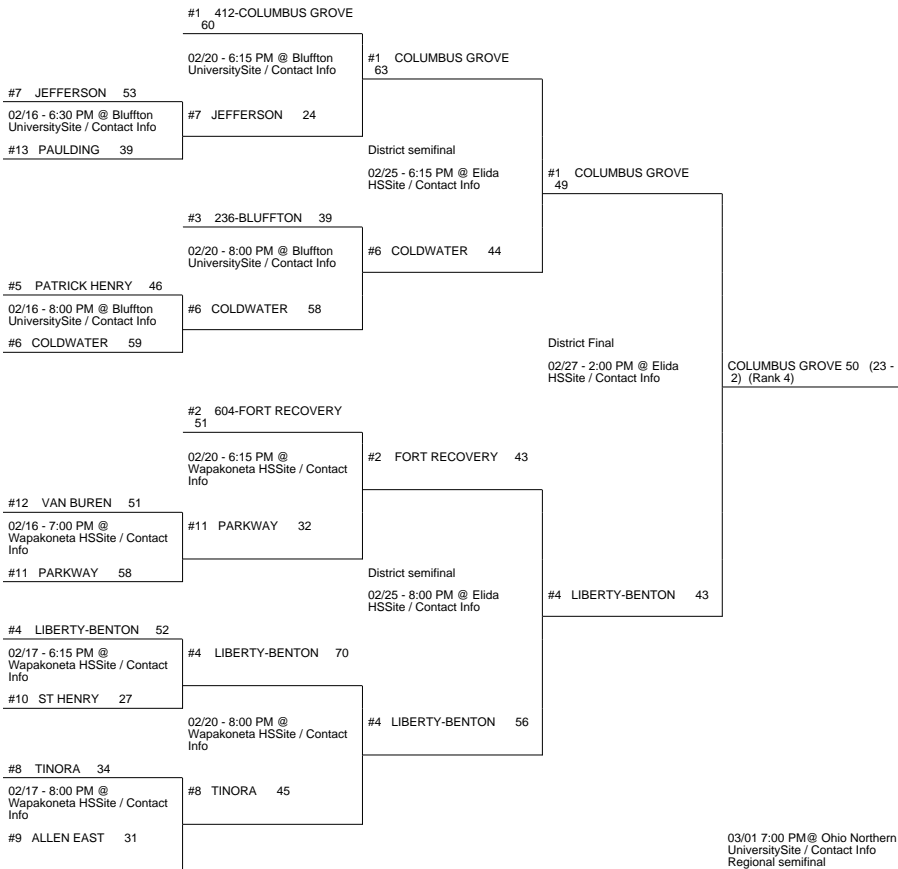

2016 OHSAA Girls Basketball Tournament - Division III, Region 10 - Lexington

Elida District

Millbury Lake District

METAMORA EVERGREEN (22 - 2) (Rank 6) 54
vs
COLS. AFRICENTRIC (21 - 5) 59
COLS. AFRICENTRIC (22 - 5)
Regional Final
Winner Advances to State Semifinal at 3:00 PM March 10 vs. Region 11 - Logan Region Championship

Shelby District

Columbus 1 District

2016 OHSAA Girls Basketball Tournament - Division III, Region 10 - Lexington