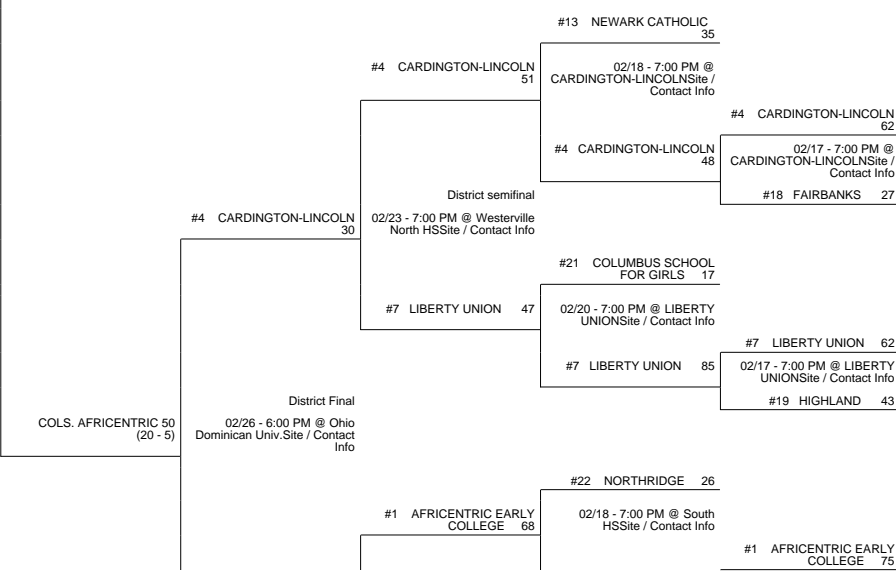

2016 OHSAA Girls Basketball Tournament - Division III, Region 10 - Lexington

Elida District

METAMORA EVERGREEN (22 - 2) (Rank 6) 54
vs
COLS. AFRICENTRIC (21 - 5) 59
COLS. AFRICENTRIC (22 - 5)
Regional Final
Winner Advances to State Semifinal at 3:00 PM March 10 vs. Region 11 - Logan Region Championship

Millbury Lake District

Shelby District

Columbus 1 District

#1 AFRICENTRIC EARLY COLLEGE 75

2016 OHSAA Girls Basketball Tournament - Division III, Region 10 - Lexington