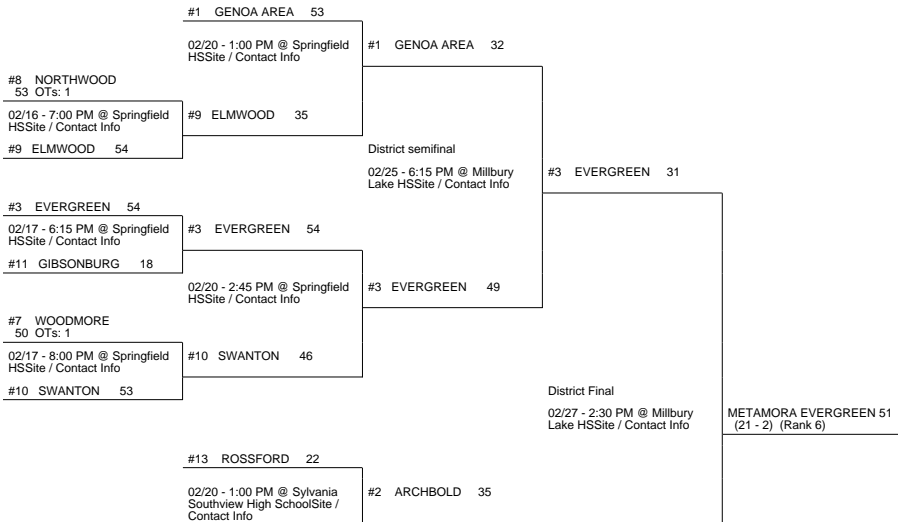

2016 OHSAA Girls Basketball Tournament - Division III, Region 10 - Lexington

Elida District

METAMORA EVERGREEN (22 - 2) (Rank 6) 54
vs
COLS. AFRICENTRIC (21 - 5) 59
COLS. AFRICENTRIC (22 - 5)
Regional Final
Winner Advances to State Semifinal at 3:00 PM March 10 vs. Region 11 - Logan Region Championship

Millbury Lake District

Shelby District

Columbus 1 District

#1 AFRICENTRIC EARLY COLLEGE 75

2016 OHSAA Girls Basketball Tournament - Division III, Region 10 - Lexington