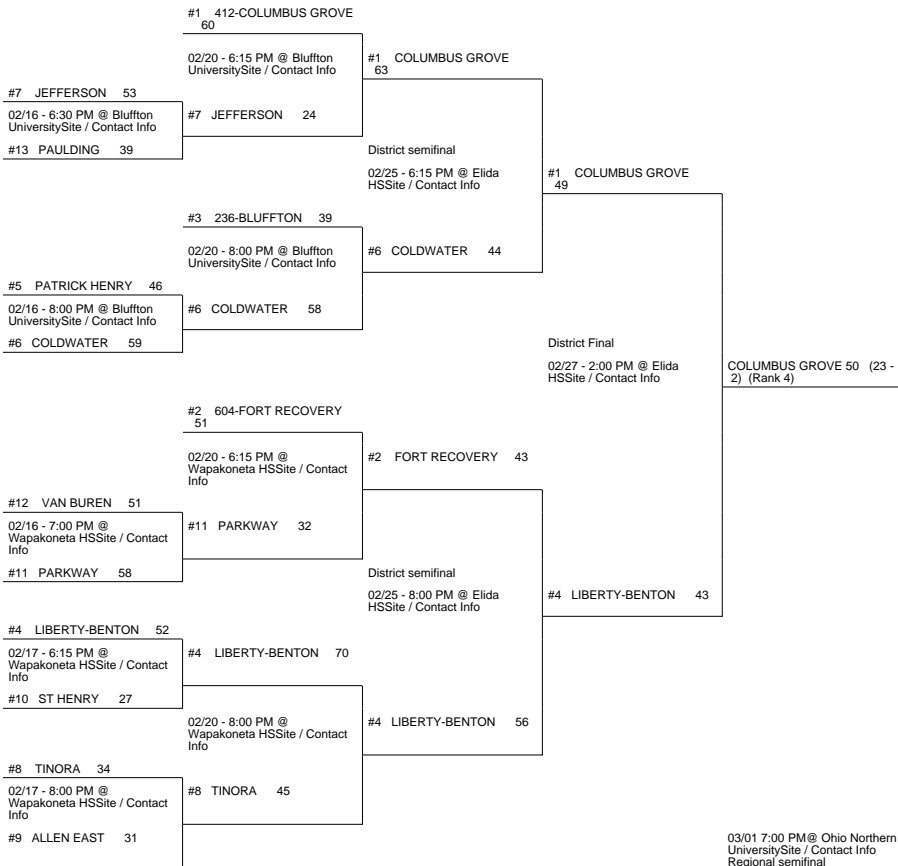

2016 OHSAA Girls Basketball Tournament - Division III, Region 10 - Lexington

Elida District

METAMORA EVERGREEN (22 - 2) (Rank 6) 54
vs
COLS. AFRICENTRIC (21 - 5) 59
COLS. AFRICENTRIC (22 - 5)
Regional Final
Winner Advances to State Semifinal at 3:00 PM March 10 vs. Region 11 - Logan Region Championship

Millbury Lake District

Shelby District

Columbus 1 District

#1 AFRICENTRIC EARLY COLLEGE 75

2016 OHSAA Girls Basketball Tournament - Division III, Region 10 - Lexington