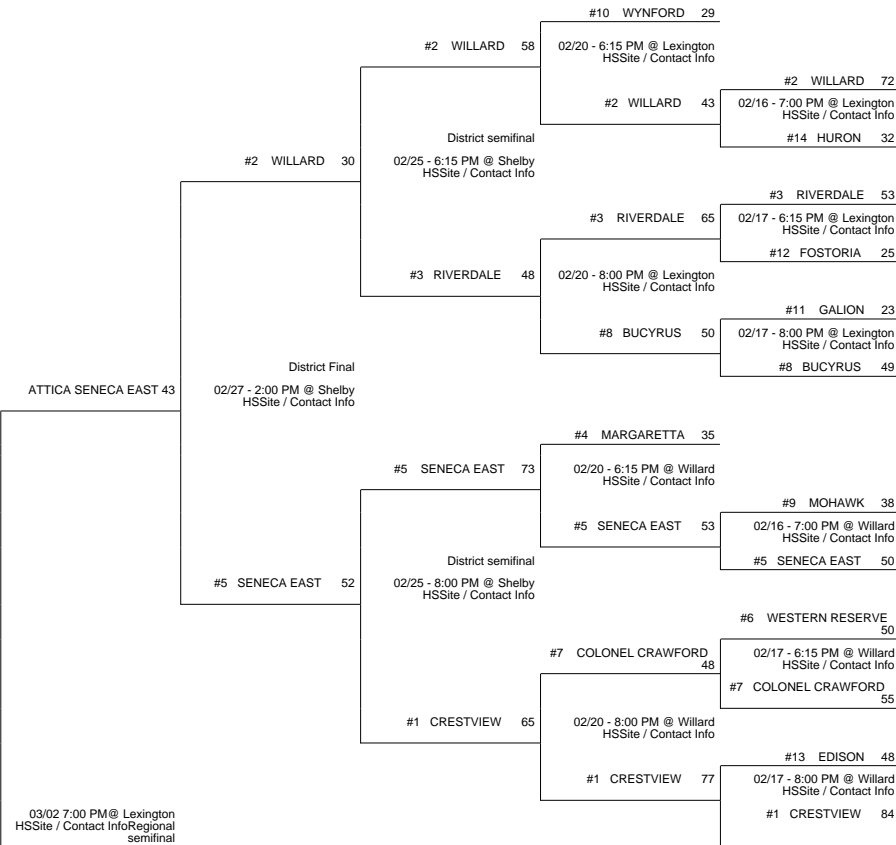

2016 OHSAA Girls Basketball Tournament - Division III, Region 10 - Lexington

Elida District

METAMORA EVERGREEN (22 - 2) (Rank 6) 54
vs
COLS. AFRICENTRIC (21 - 5) 59
COLS. AFRICENTRIC (22 - 5)
Regional Final
Winner Advances to State Semifinal at 3:00 PM March 10 vs. Region 11 - Logan Region Championship

Millbury Lake District

Shelby District

Columbus 1 District

#1 AFRICENTRIC EARLY COLLEGE 75

2016 OHSAA Girls Basketball Tournament - Division III, Region 10 - Lexington