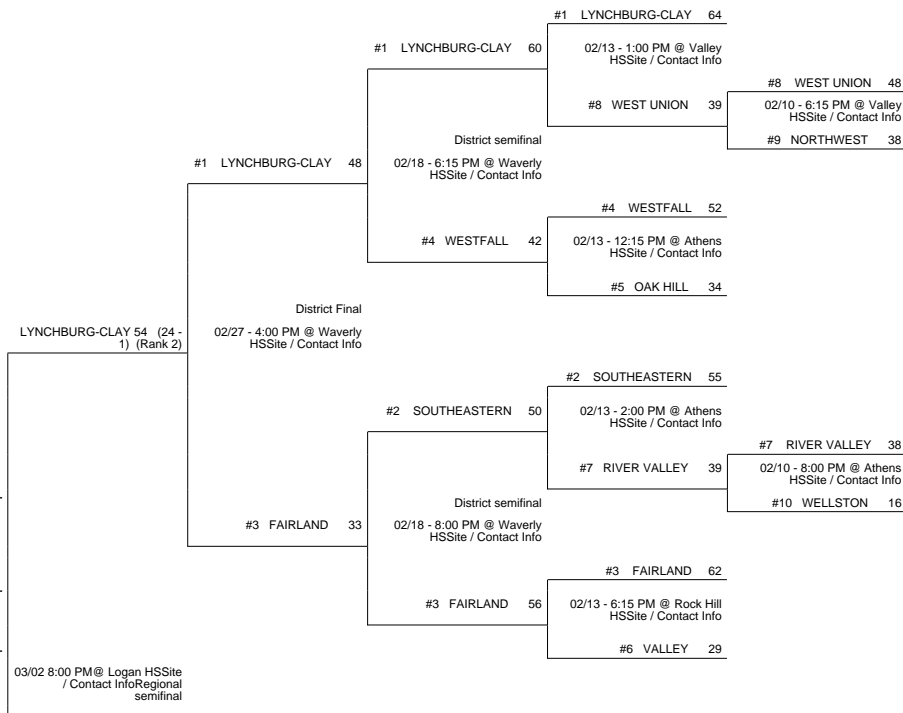

# 2016 OHSAA Girls Basketball Tournament - Division III, Region 11 - Logan

## Waverly 3 District

## Waverly 1 District

## East District