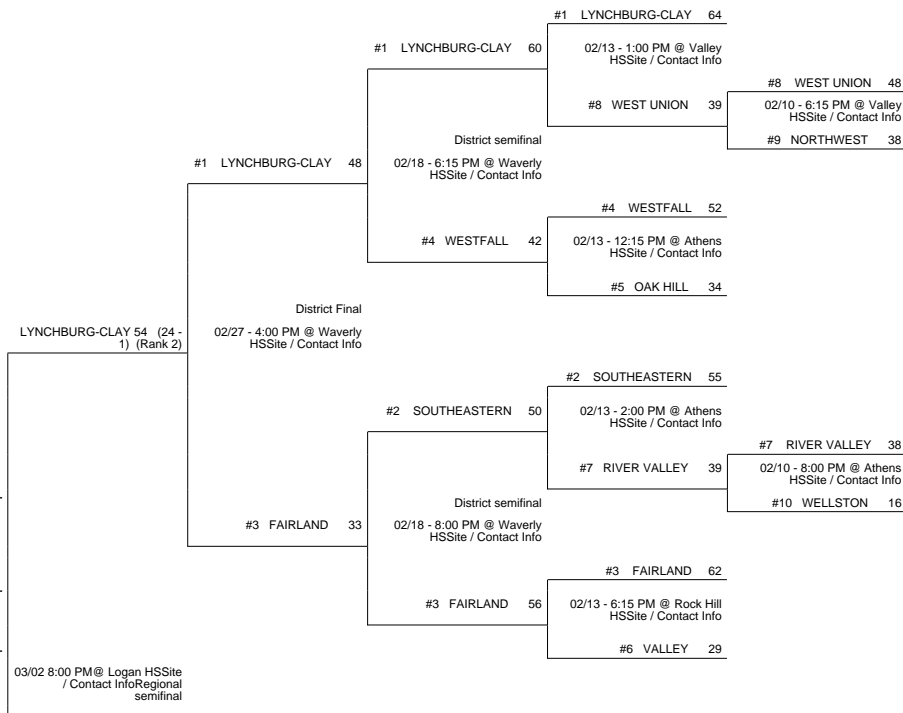

2016 OHSAA Girls Basketball Tournament - Division III, Region 11 - Logan

Waverly 3 District

Waverly 1 District

Waverly 2 District

East District

2016 OHSAA Girls Basketball Tournament - Division III, Region 11 - Logan