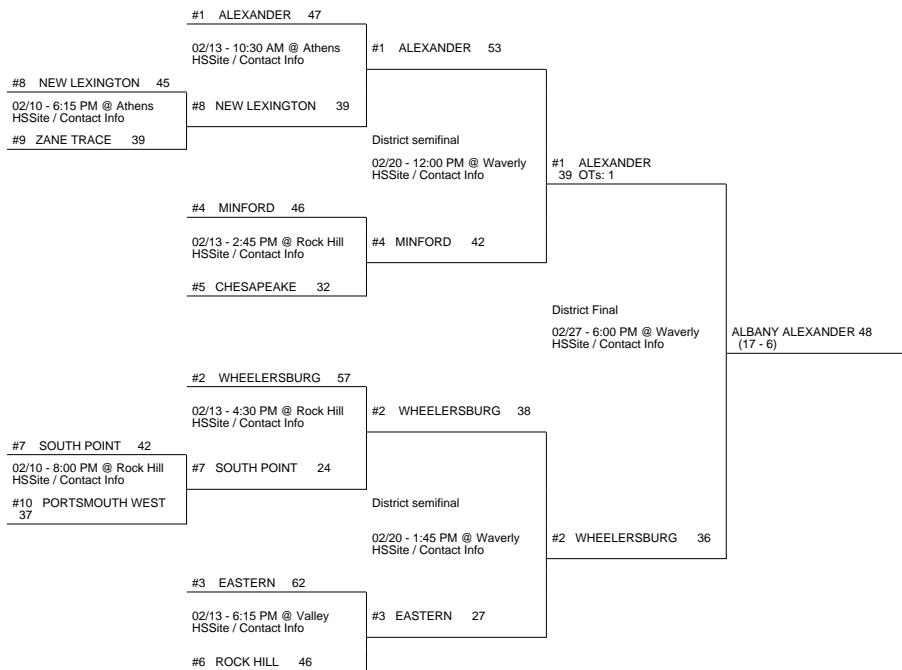

# 2016 OHSAA Girls Basketball Tournament - Division III, Region 11 - Logan

## Waverly 3 District

## East District