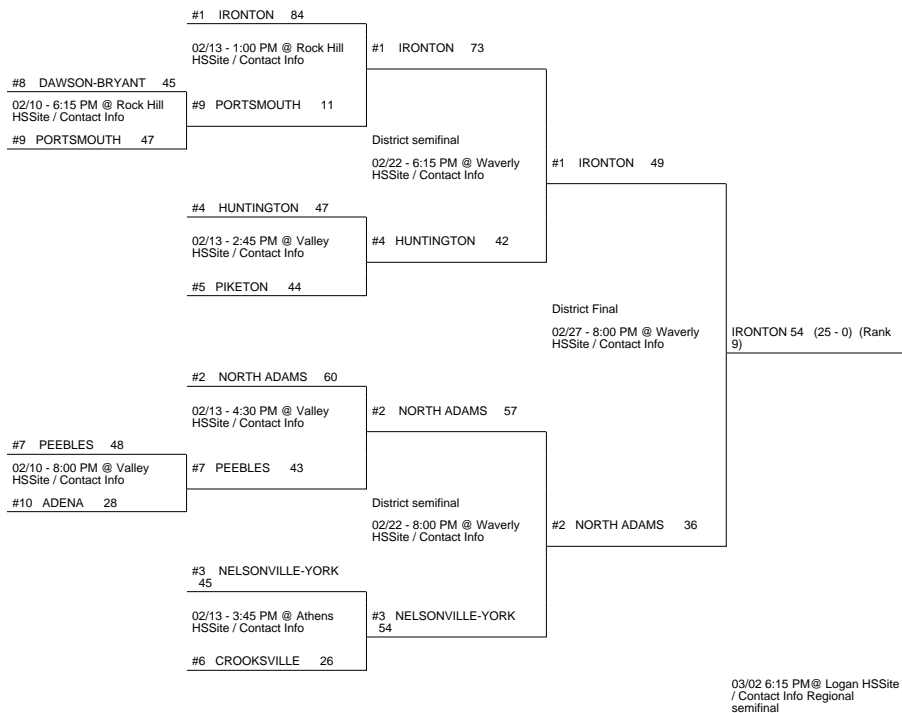

# 2016 OHSAA Girls Basketball Tournament - Division III, Region 11 - Logan

## Waverly 3 District

## Waverly 1 District

## East District