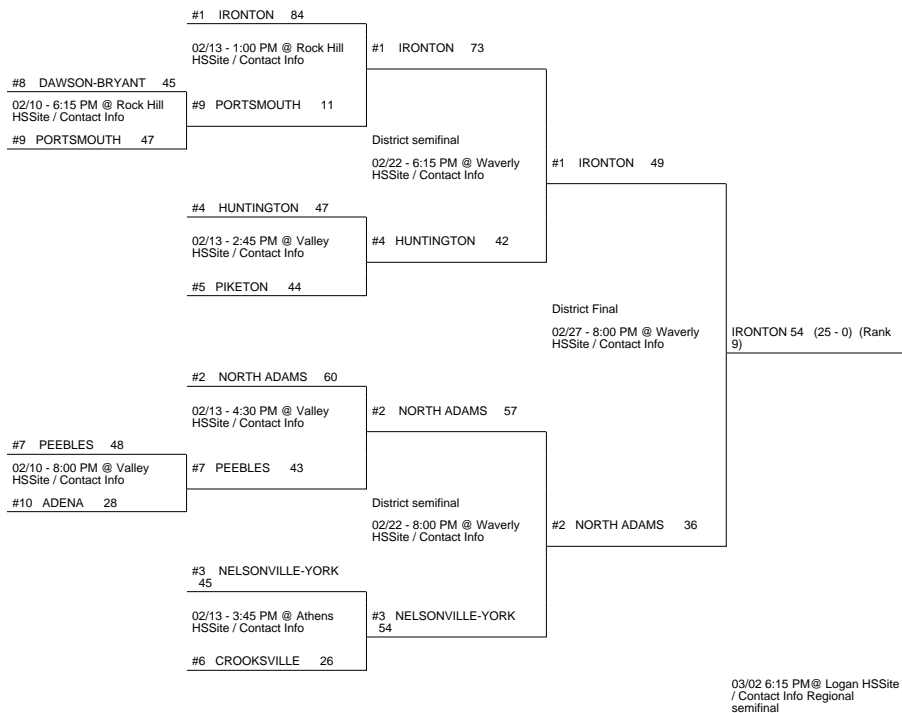

2016 OHSAA Girls Basketball Tournament - Division III, Region 11 - Logan

Waverly 3 District

Waverly 1 District

Waverly 2 District

East District

2016 OHSAA Girls Basketball Tournament - Division III, Region 11 - Logan