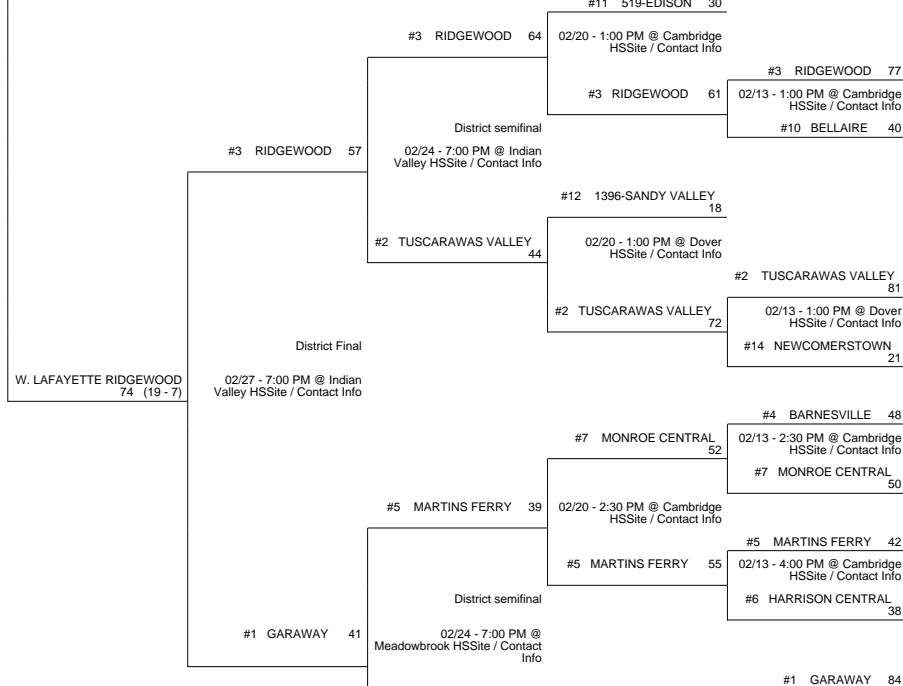

# 2016 OHSAA Girls Basketball Tournament - Division III, Region 11 - Logan

## Waverly 3 District

## Waverly 1 District

## East District