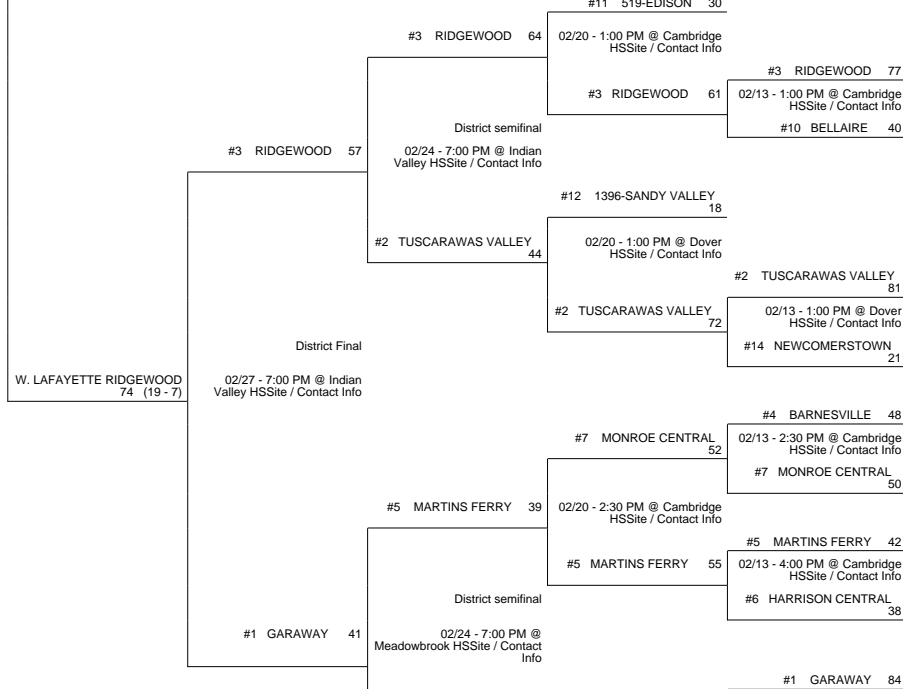

2016 OHSAA Girls Basketball Tournament - Division III, Region 11 - Logan

Waverly 3 District

Waverly 1 District

Waverly 2 District

East District

2016 OHSAA Girls Basketball Tournament - Division III, Region 11 - Logan