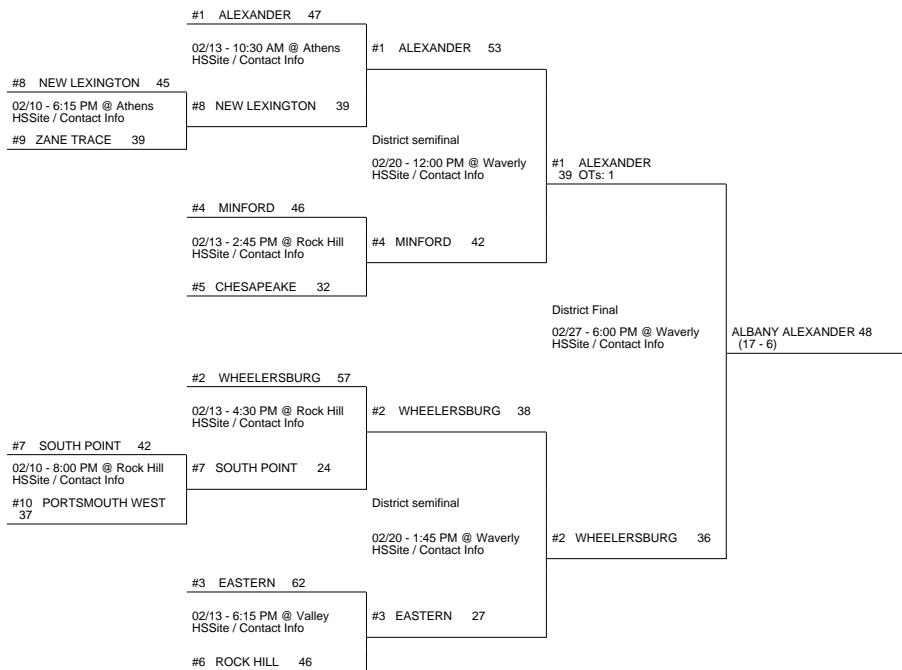

2016 OHSAA Girls Basketball Tournament - Division III, Region 11 - Logan

Waverly 3 District

Waverly 1 District

Waverly 2 District

East District

2016 OHSAA Girls Basketball Tournament - Division III, Region 11 - Logan