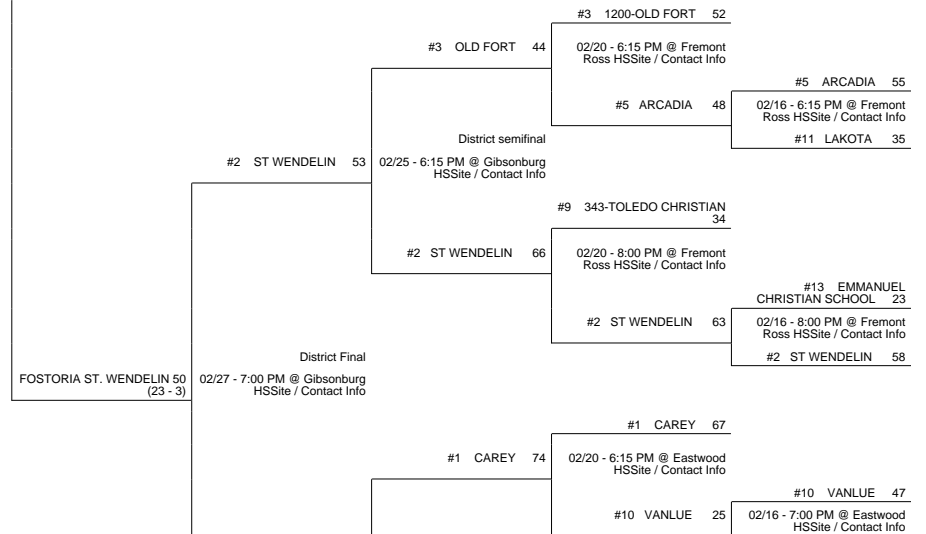

2016 OHSAA Girls Basketball Tournament - Division IV, Region 14 - Elida

Archbold District

Seneca East District

Ottawa-Glandorf District

Gibsonburg District

2016 OHSAA Girls Basketball Tournament - Division IV, Region 14 - Elida