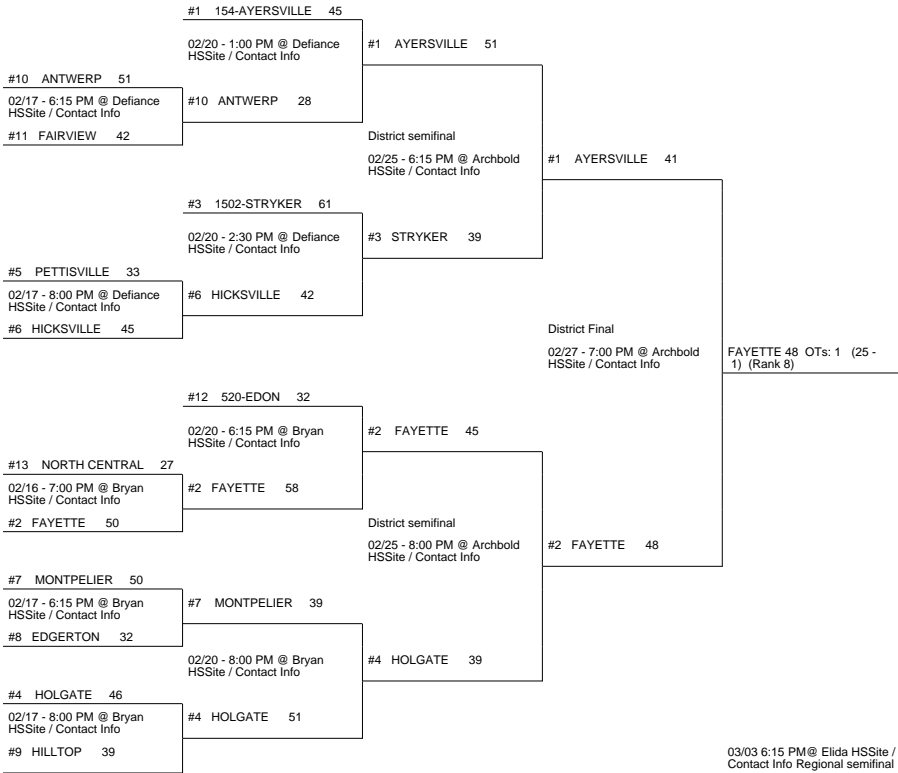

2016 OHSAA Girls Basketball Tournament - Division IV, Region 14 - Elida

Archbold District

Seneca East District

Ottawa-Glandorf District

Gibsonburg District

2016 OHSAA Girls Basketball Tournament - Division IV, Region 14 - Elida