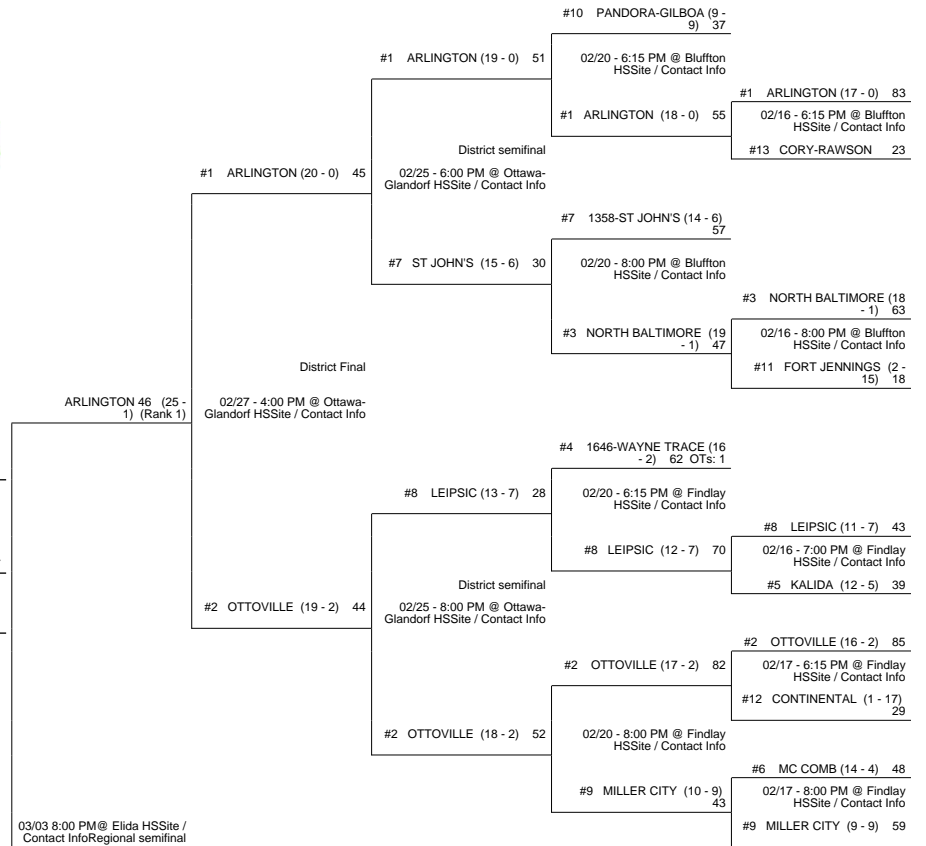

2016 OHSAA Girls Basketball Tournament - Division IV, Region 14 - Elida

Archbold District

Seneca East District

Ottawa-Glandorf District

Gibsonburg District

2016 OHSAA Girls Basketball Tournament - Division IV, Region 14 - Elida