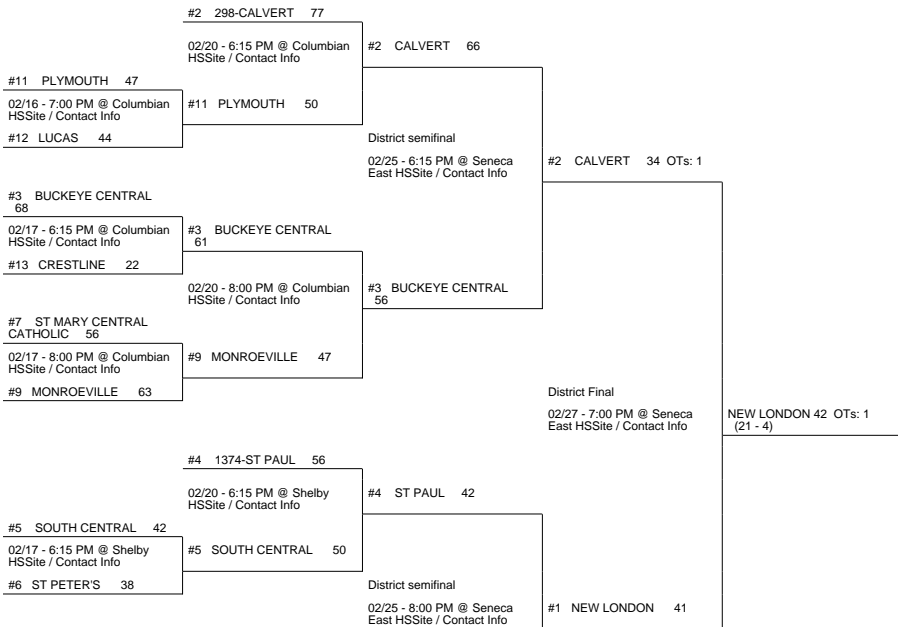

2016 OHSAA Girls Basketball Tournament - Division IV, Region 14 - Elida

Archbold District

Seneca East District

Ottawa-Glandorf District

Gibsonburg District

2016 OHSAA Girls Basketball Tournament - Division IV, Region 14 - Elida