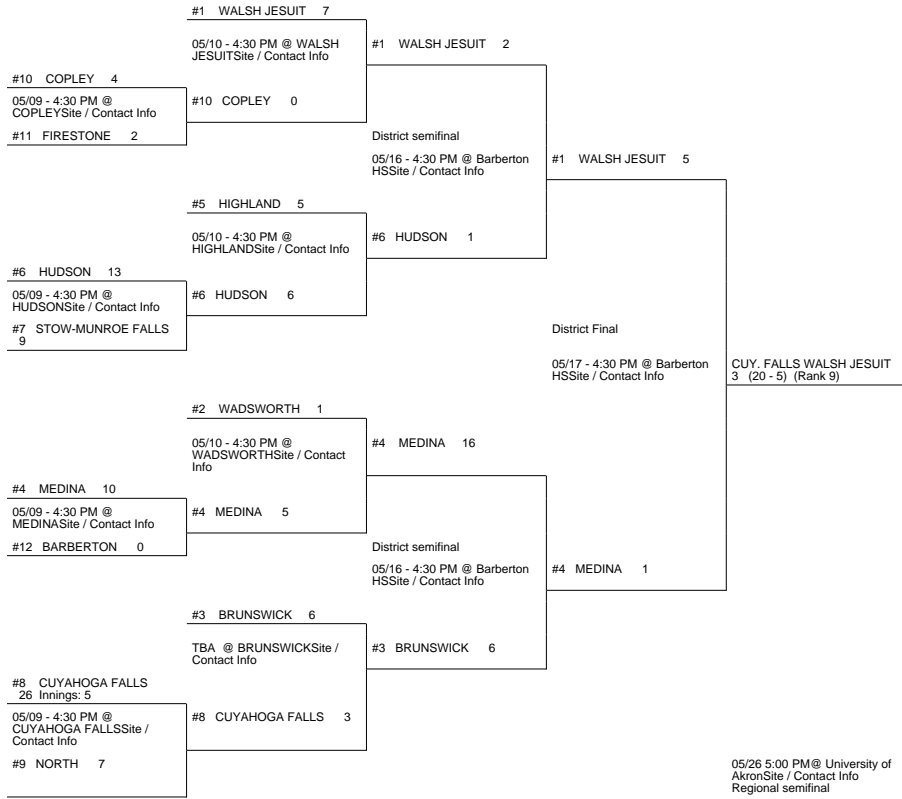

2016 OHSAA Girls Fast-Pitch Softball Tournament - Division I, Region 1 - Akron

Barberton District

Mentor District

Solon District

2016 OHSAA Girls Fast-Pitch Softball Tournament - Division I, Region 1 - Akron