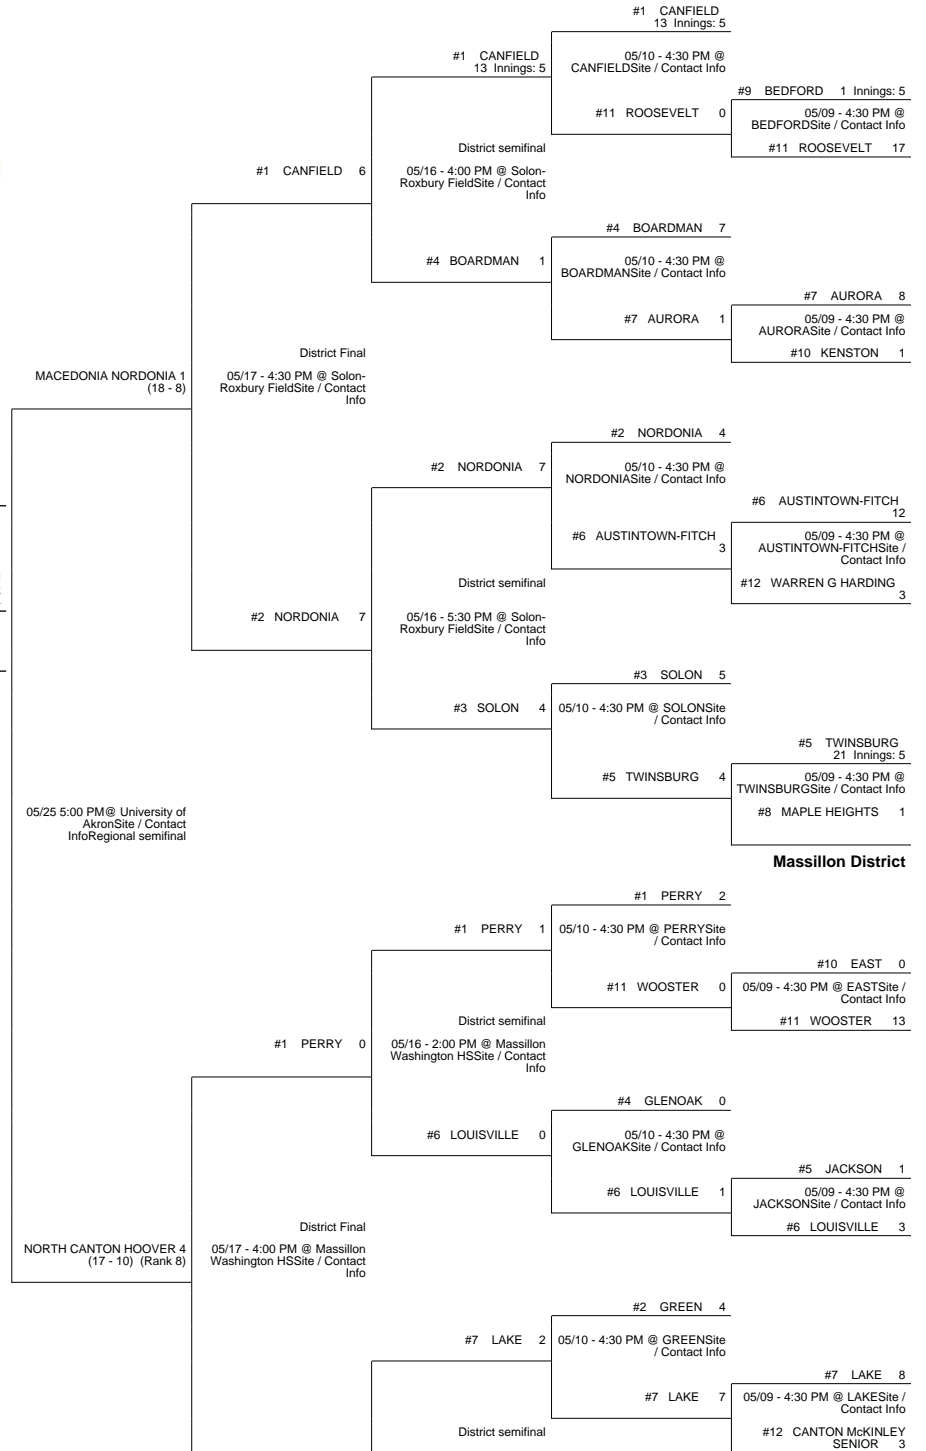

2016 OHSAA Girls Fast-Pitch Softball Tournament - Division I, Region 1 - Akron

Barberton District

Mentor District

Solon District

2016 OHSAA Girls Fast-Pitch Softball Tournament - Division I, Region 1 - Akron