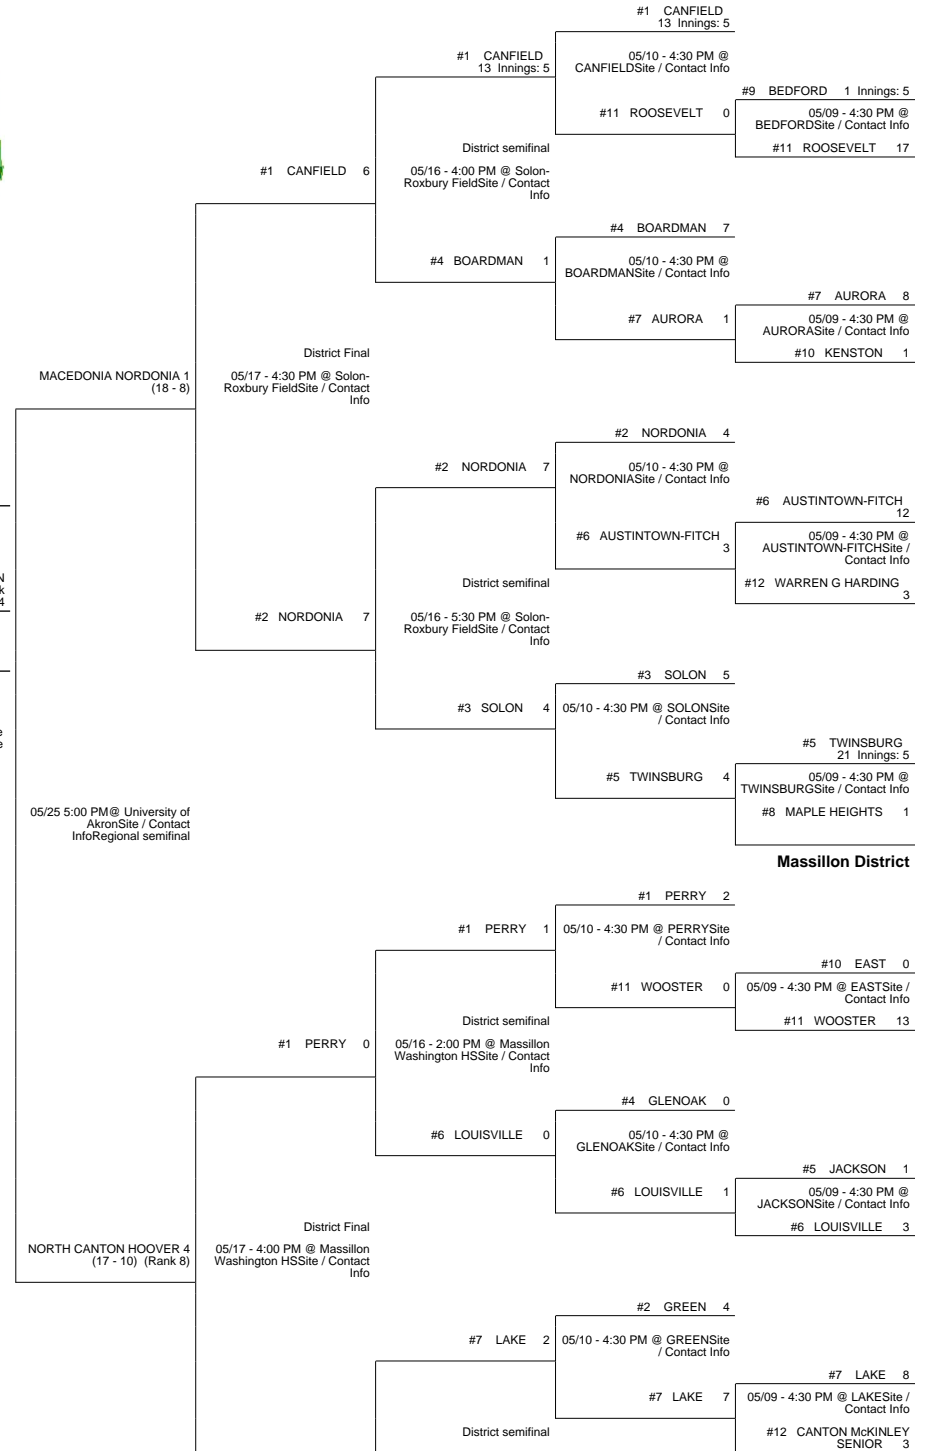

2016 OHSAA Girls Fast-Pitch Softball Tournament - Division I, Region 1 - Akron

Barberton District

Mentor District

Solon District

2016 OHSAA Girls Fast-Pitch Softball Tournament - Division I, Region 1 - Akron