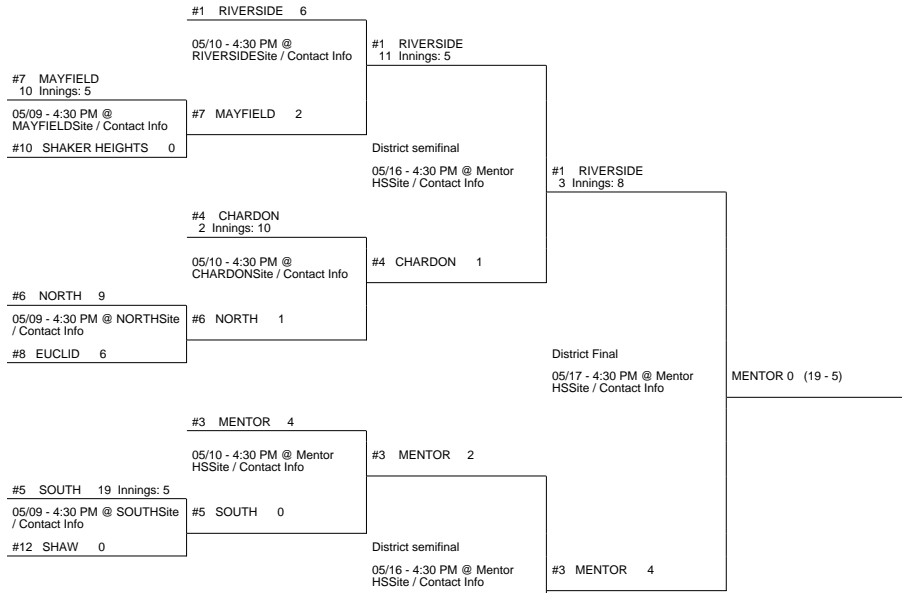

2016 OHSAA Girls Fast-Pitch Softball Tournament - Division I, Region 1 - Akron

Barberton District

Mentor District

Solon District

2016 OHSAA Girls Fast-Pitch Softball Tournament - Division I, Region 1 - Akron