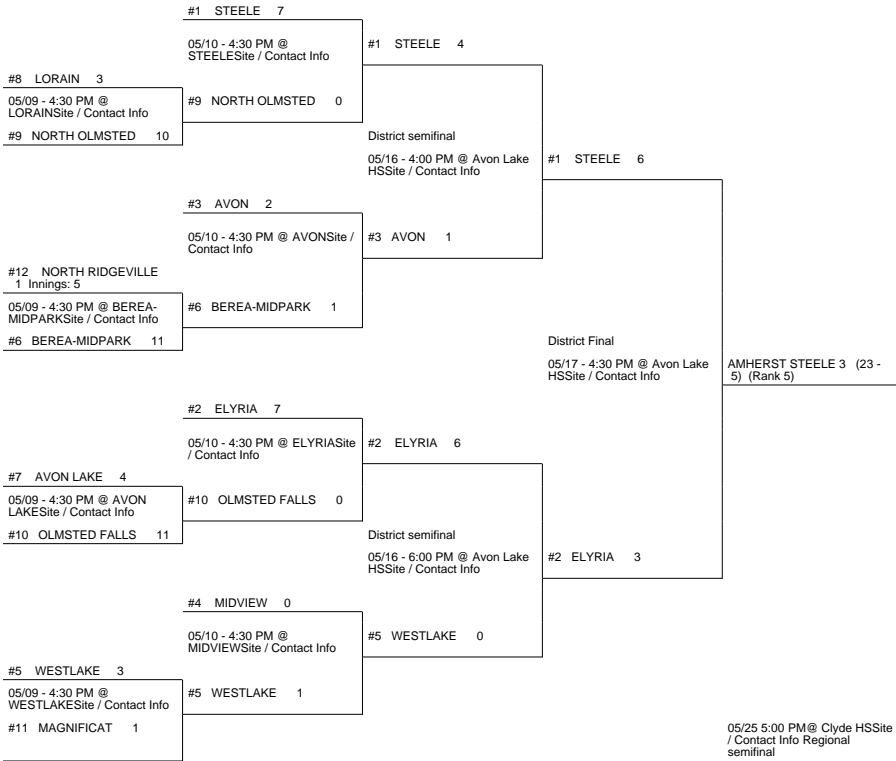

2016 OHSAA Girls Fast-Pitch Softball Tournament - Division I, Region 2 - Clyde

Avon Lake District

Bowling Green District

Parma District

2016 OHSAA Girls Fast-Pitch Softball Tournament - Division I, Region 2 - Clyde