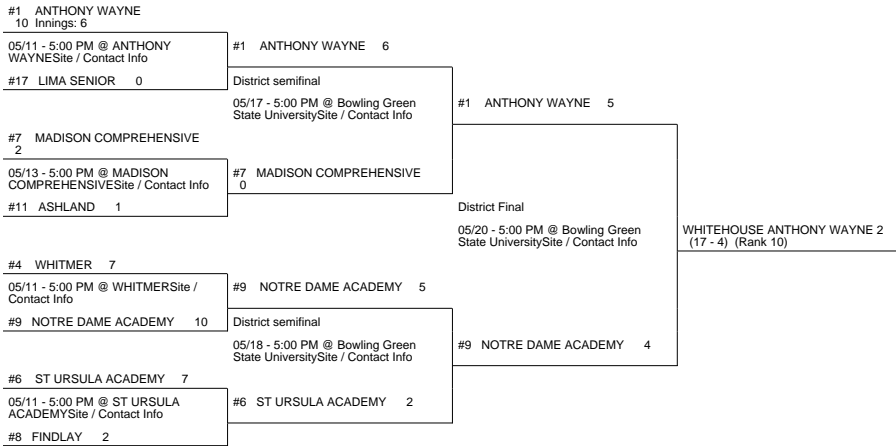

2016 OHSAA Girls Fast-Pitch Softball Tournament - Division I, Region 2 - Clyde

Avon Lake District

Bowling Green District

Parma District

2016 OHSAA Girls Fast-Pitch Softball Tournament - Division I, Region 2 - Clyde