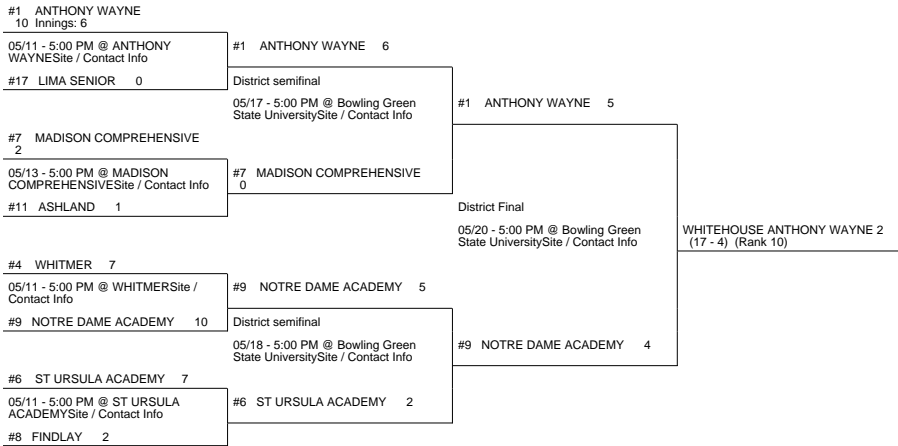

2016 OHSAA Girls Fast-Pitch Softball Tournament - Division I, Region 2 - Clyde

Avon Lake District

Bowling Green District

Parma District

2016 OHSAA Girls Fast-Pitch Softball Tournament - Division I, Region 2 - Clyde