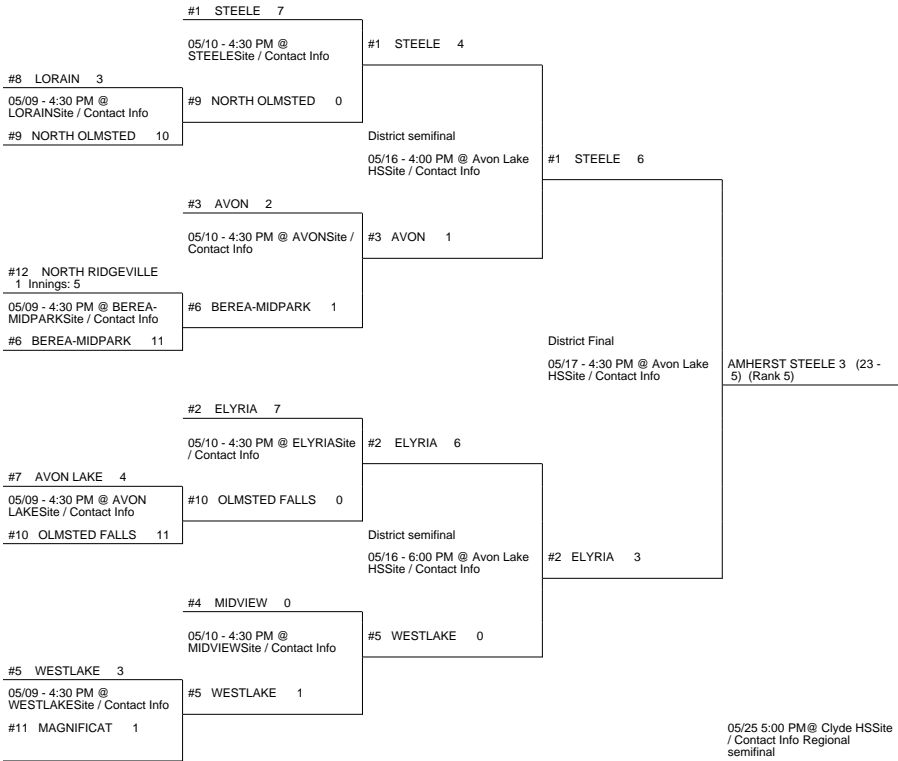

2016 OHSAA Girls Fast-Pitch Softball Tournament - Division I, Region 2 - Clyde

Avon Lake District

Bowling Green District

Parma District

2016 OHSAA Girls Fast-Pitch Softball Tournament - Division I, Region 2 - Clyde