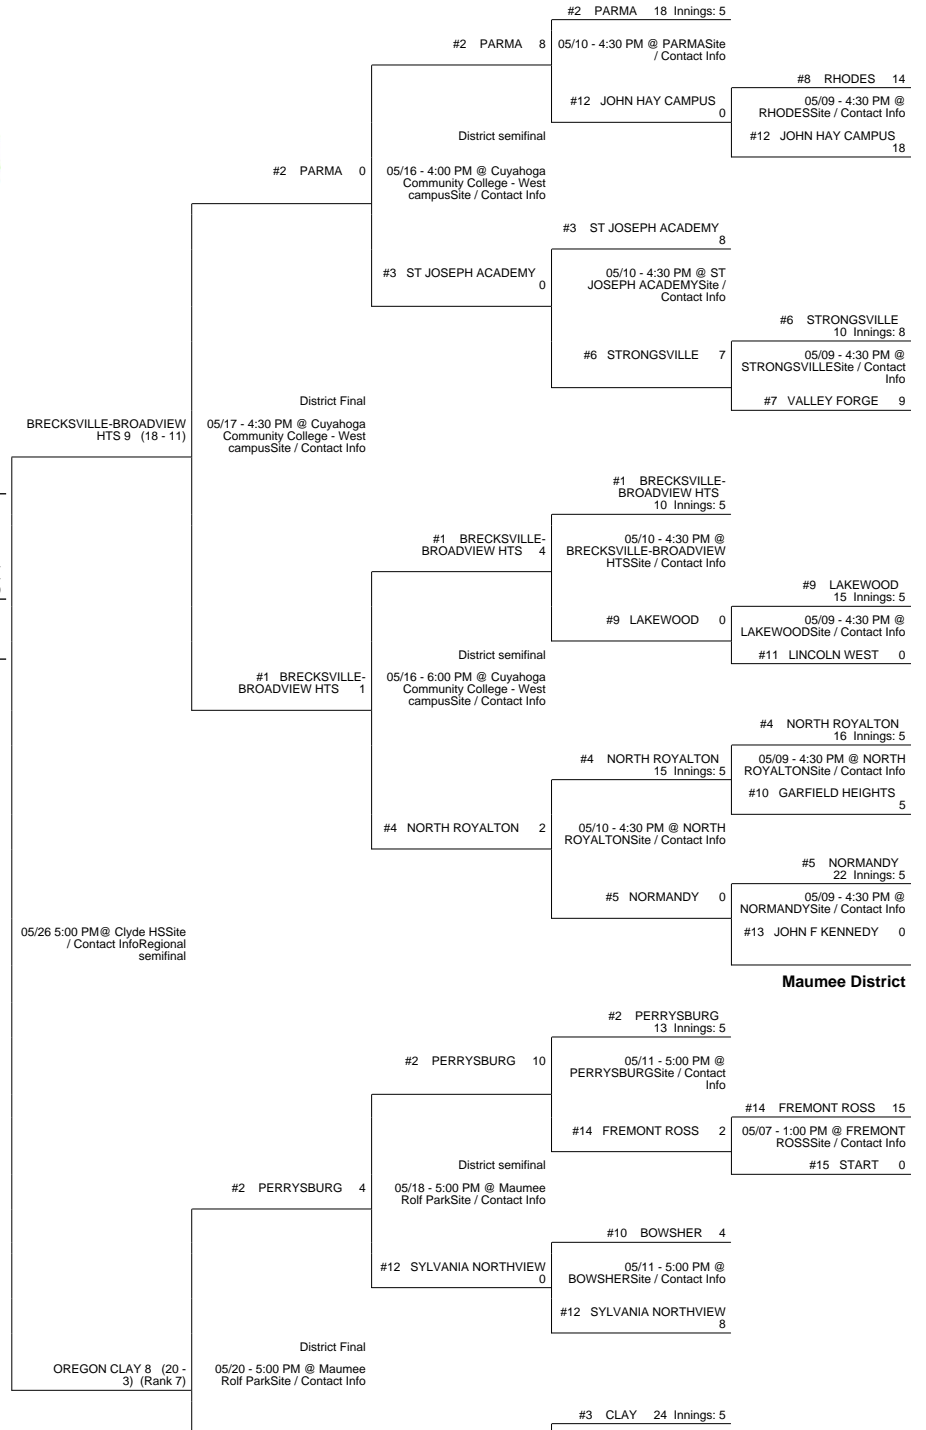

2016 OHSAA Girls Fast-Pitch Softball Tournament - Division I, Region 2 - Clyde

Avon Lake District

Bowling Green District

Parma District

2016 OHSAA Girls Fast-Pitch Softball Tournament - Division I, Region 2 - Clyde