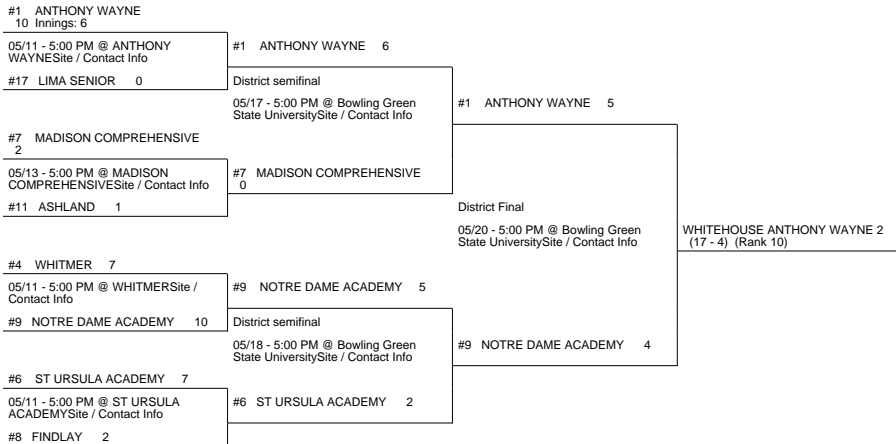

2016 OHSAA Girls Fast-Pitch Softball Tournament - Division I, Region 2 - Clyde

Avon Lake District

Bowling Green District

Parma District

2016 OHSAA Girls Fast-Pitch Softball Tournament - Division I, Region 2 - Clyde