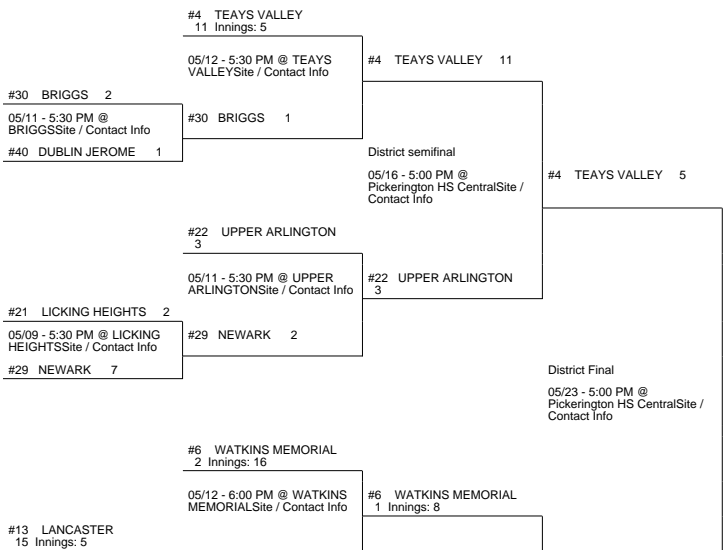

Pickerington 1 District