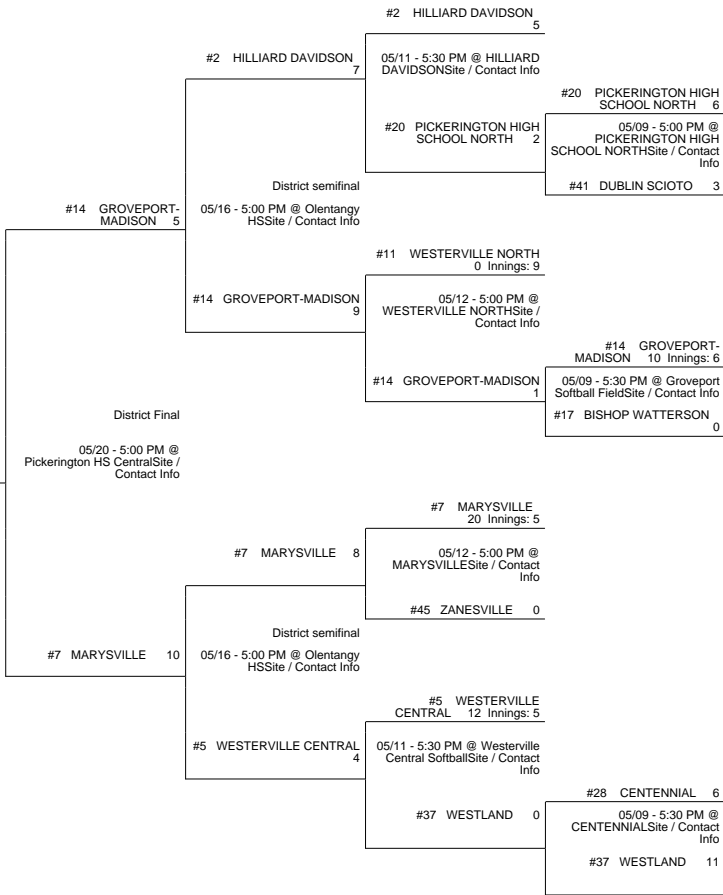

Pickerington 2 District