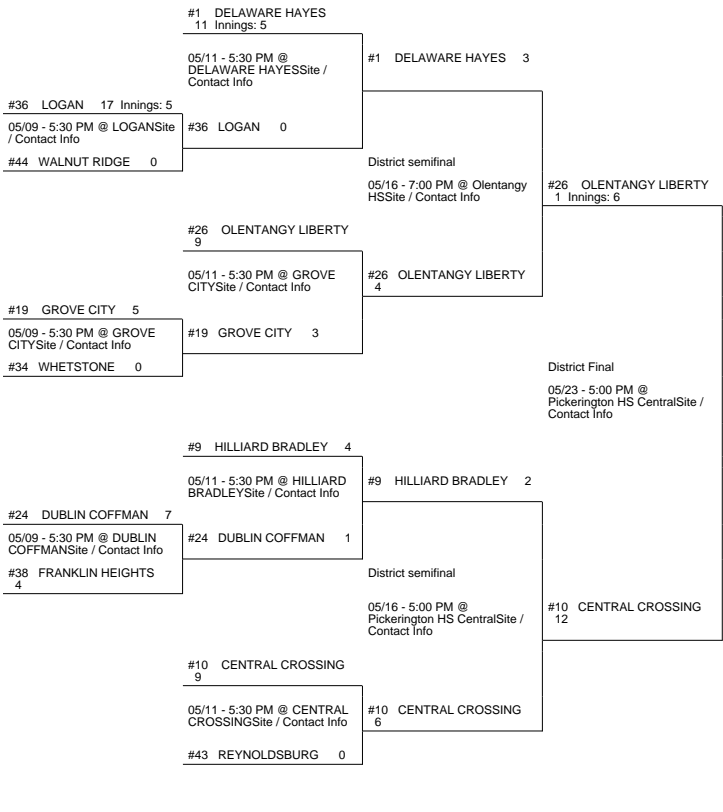

2016 OHSAA Girls Fast-Pitch Softball Tournament - Division I, Region 3 - Columbus

Pickerington 4 District