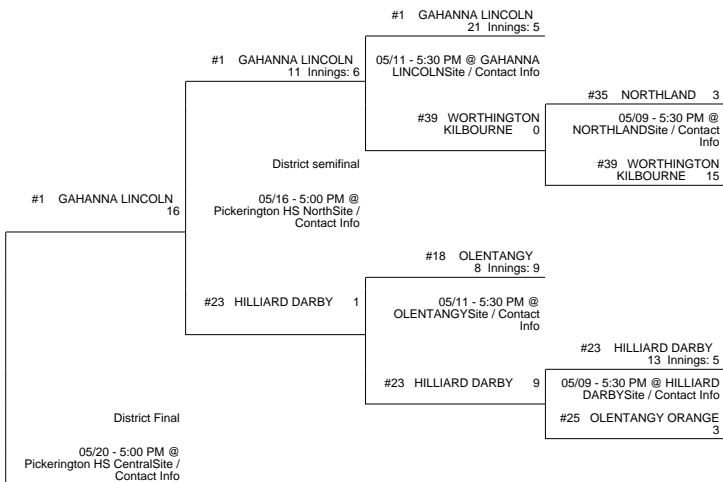

Pickerington 3 District