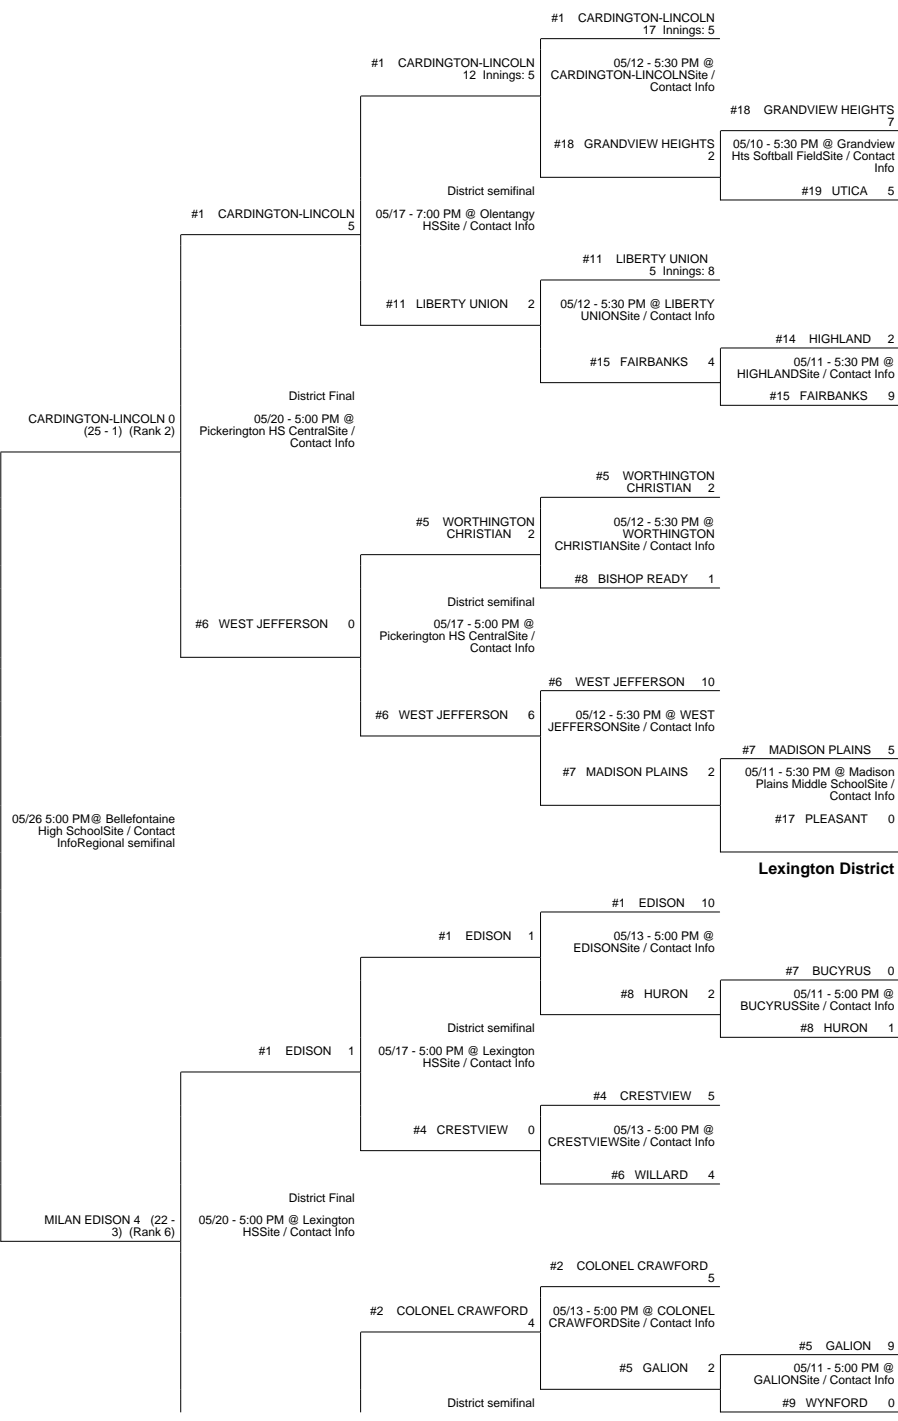

2016 OHSAA Girls Fast-Pitch Softball Tournament - Division III, Region 10 - Bellefontaine

Maumee District

Lima District

Pickerington 1 District

Lexington District

2016 OHSAA Girls Fast-Pitch Softball Tournament - Division III, Region 10 - Bellefontaine

#6 ALLEN EAST 4

#2 COLONEL CRAWFORD 0

05/18 - 5:00 PM @ Lexington
HSSite / Contact Info

#10 FOSTORIA 2

#3 MARGARETTA 0

05/13 - 5:00 PM @
MARGARETTASite / Contact
Info

#3 MARGARETTA 7