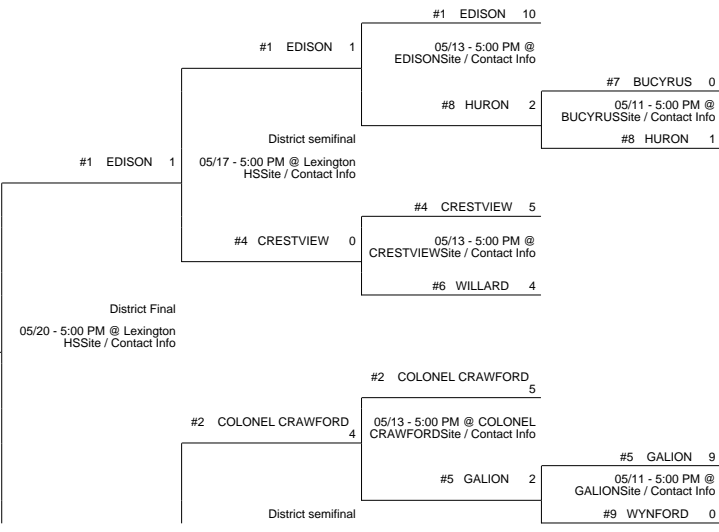

2016 OHSAA Girls Fast-Pitch Softball Tournament - Division III, Region 10 - Bellefontaine

Maumee District

Lima District

Pickerington 1 District

Lexington District

2016 OHSAA Girls Fast-Pitch Softball Tournament - Division III, Region 10 - Bellefontaine

#6 ALLEN EAST 4

#2 COLONEL CRAWFORD 0

05/18 - 5:00 PM @ Lexington
HSSite / Contact Info

#10 FOSTORIA 2

#3 MARGARETTA 0

05/13 - 5:00 PM @
MARGARETTASite / Contact
Info

#3 MARGARETTA 7