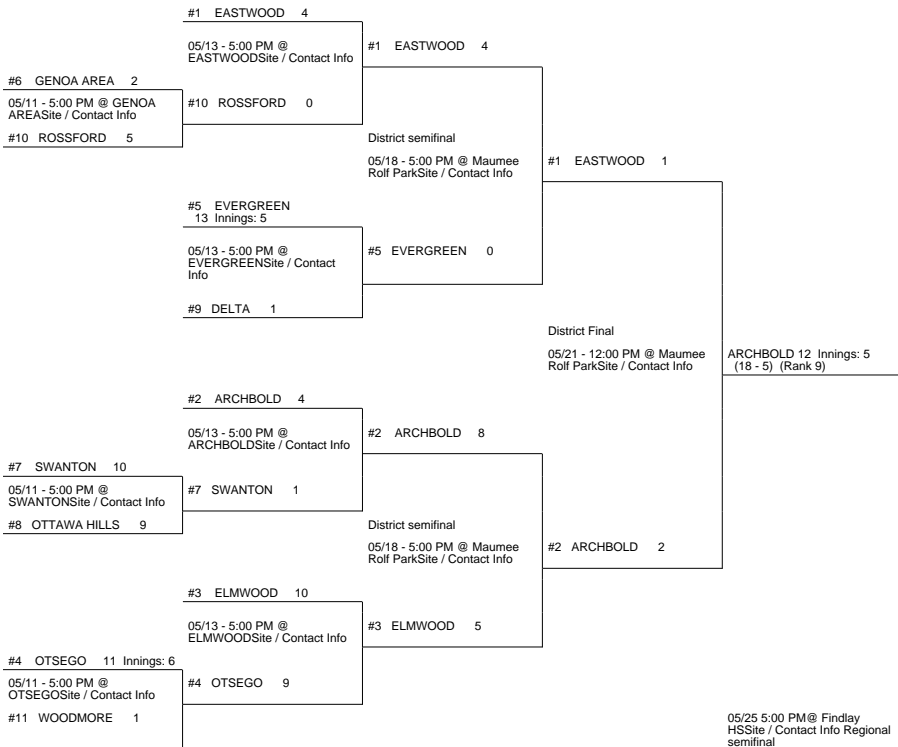

2016 OHSAA Girls Fast-Pitch Softball Tournament - Division III, Region 10 - Bellefontaine

Maumee District

Lima District

Pickerington 1 District

Lexington District

2016 OHSAA Girls Fast-Pitch Softball Tournament - Division III, Region 10 - Bellefontaine

#6 ALLEN EAST 4

#2 COLONEL CRAWFORD 0

05/18 - 5:00 PM @ Lexington
HSSite / Contact Info

#10 FOSTORIA 2

#3 MARGARETTA 0

05/13 - 5:00 PM @
MARGARETTASite / Contact
Info

#3 MARGARETTA 7