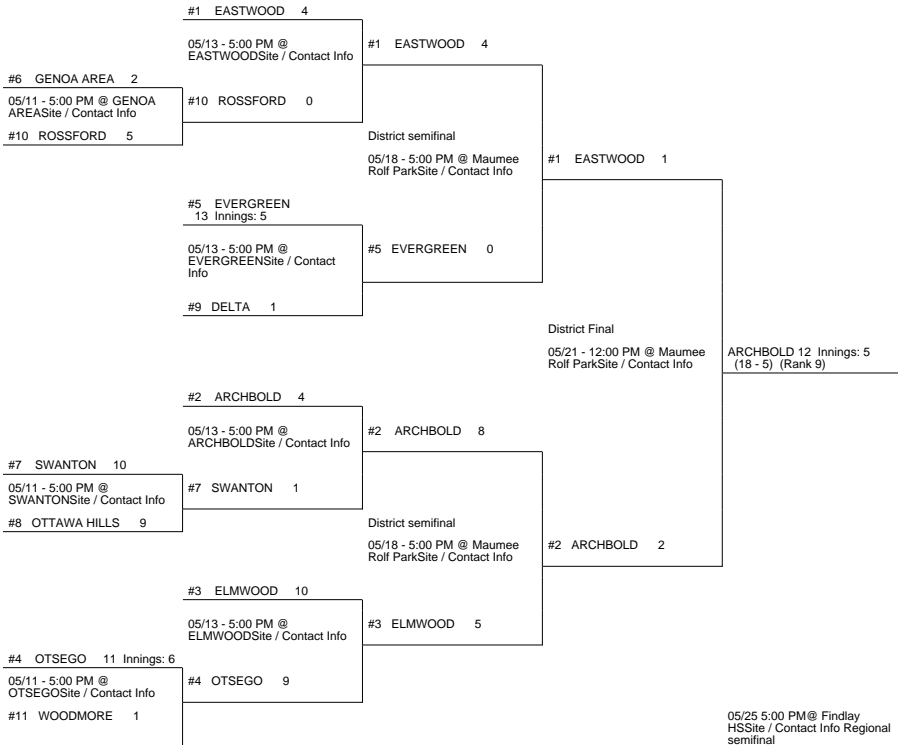

2016 OHSAA Girls Fast-Pitch Softball Tournament - Division III, Region 10 - Bellefontaine

Maumee District

Lima District

Pickerington 1 District

2016 OHSAA Girls Fast-Pitch Softball Tournament - Division III, Region 10 - Bellefontaine

#6 ALLEN EAST 4

#2 COLONEL CRAWFORD 0

05/18 - 5:00 PM @ Lexington
HSSite / Contact Info

#10 FOSTORIA 2

#3 MARGARETTA 0

05/13 - 5:00 PM @
MARGARETTASite / Contact
Info

#3 MARGARETTA 7