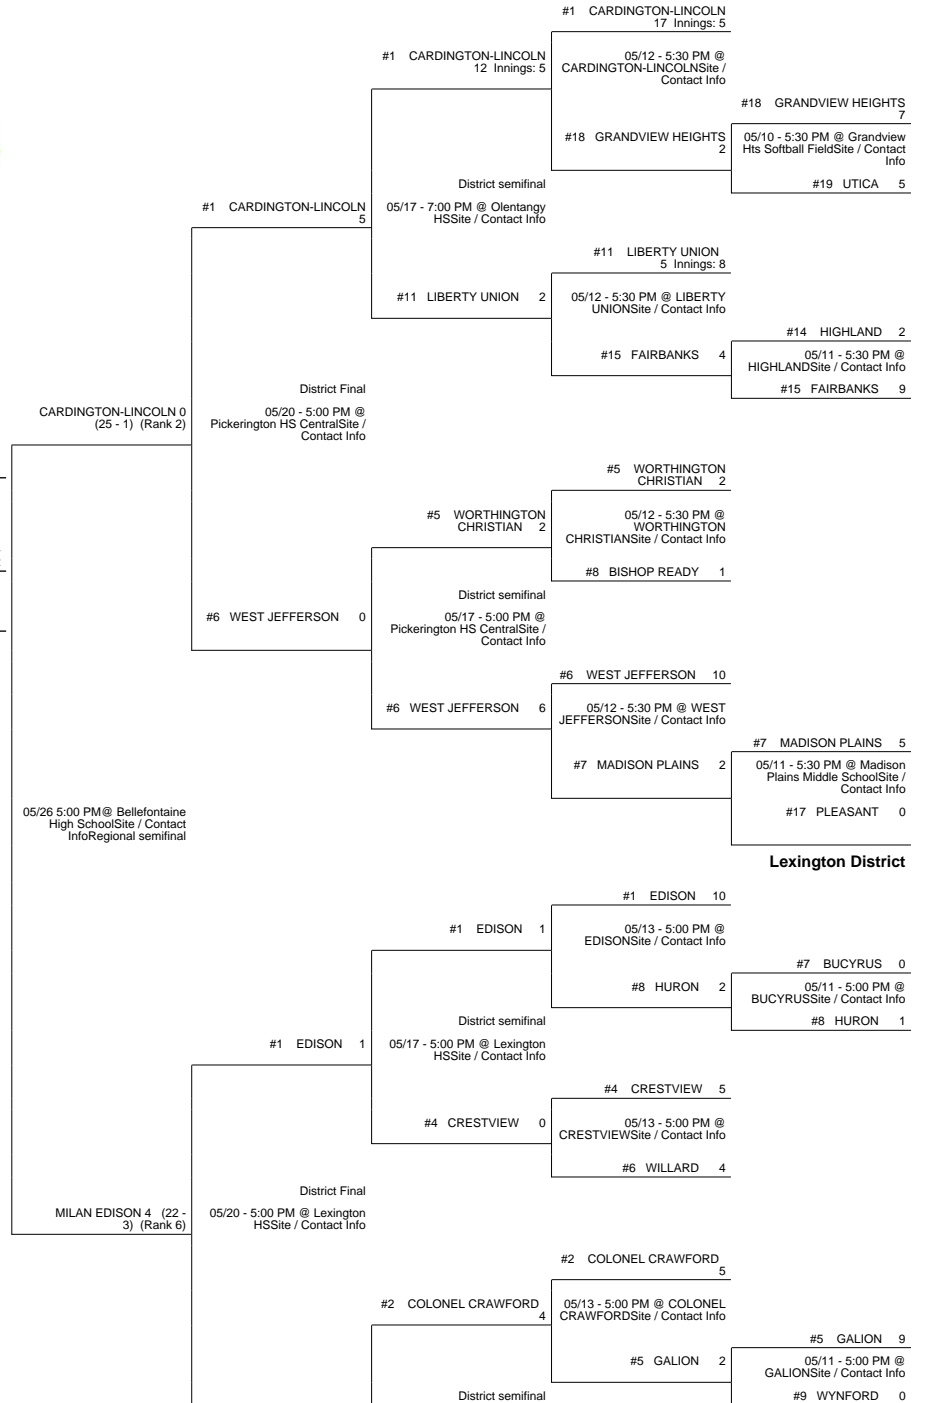

2016 OHSAA Girls Fast-Pitch Softball Tournament - Division III, Region 10 - Bellefontaine

Maumee District

Lima District

Pickerington 1 District

2016 OHSAA Girls Fast-Pitch Softball Tournament - Division III, Region 10 - Bellefontaine

#6 ALLEN EAST 4

#2 COLONEL CRAWFORD 0

05/18 - 5:00 PM @ Lexington
HSSite / Contact Info

#10 FOSTORIA 2

#3 MARGARETTA 0

05/13 - 5:00 PM @
MARGARETTASite / Contact
Info

#3 MARGARETTA 7