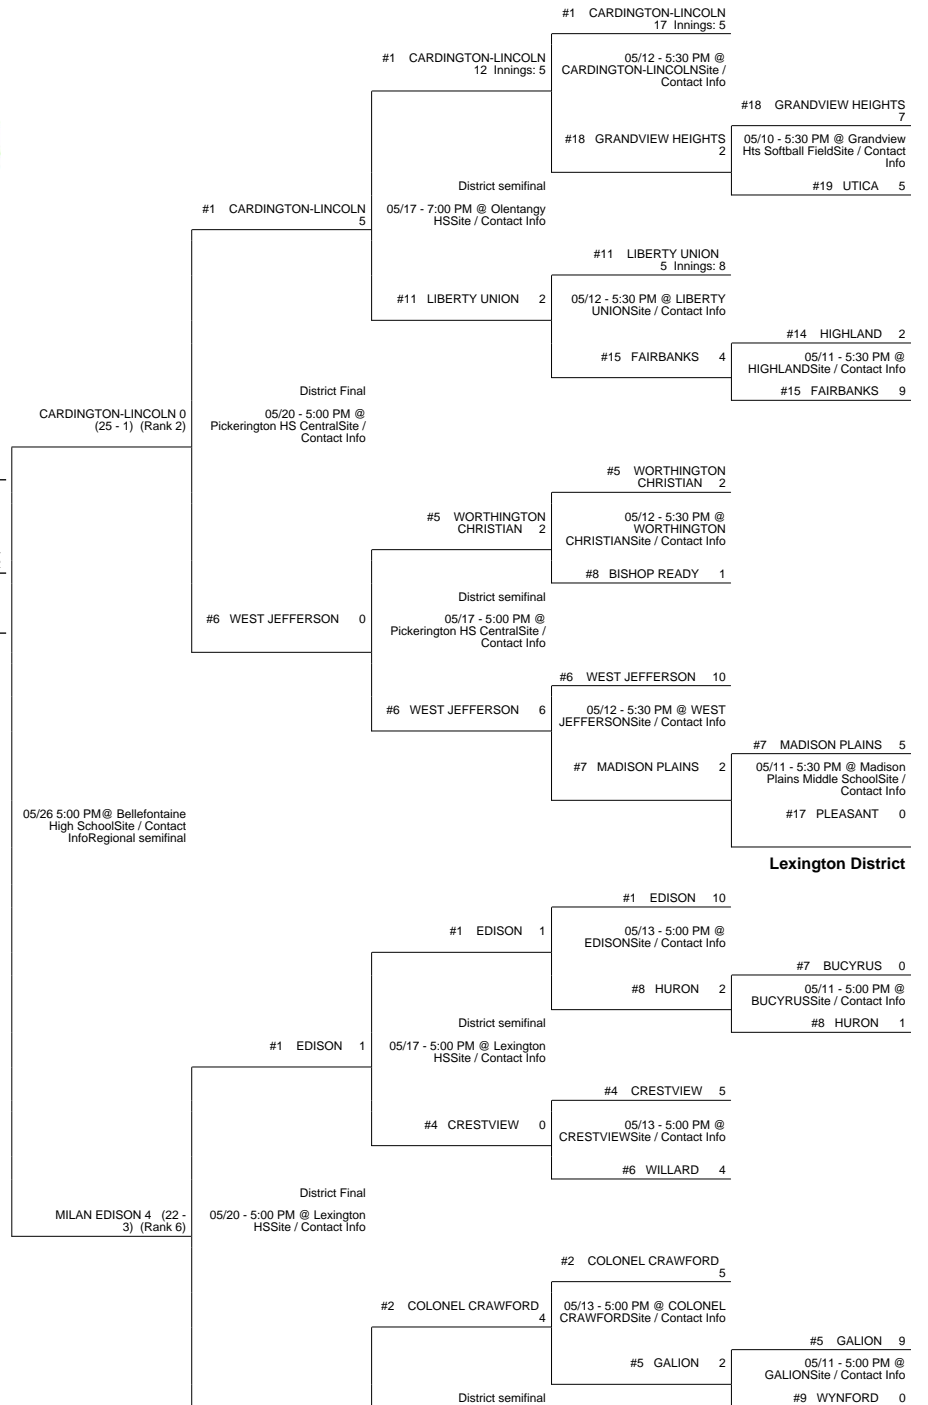

2016 OHSAA Girls Fast-Pitch Softball Tournament - Division III, Region 10 - Bellefontaine

Maumee District

Lima District

Pickerington 1 District

Lexington District

2016 OHSAA Girls Fast-Pitch Softball Tournament - Division III, Region 10 - Bellefontaine

#6 ALLEN EAST 4

#2 COLONEL CRAWFORD 0

05/18 - 5:00 PM @ Lexington
HSSite / Contact Info

#10 FOSTORIA 2

#3 MARGARETTA 0

05/13 - 5:00 PM @
MARGARETTASite / Contact
Info

#3 MARGARETTA 7