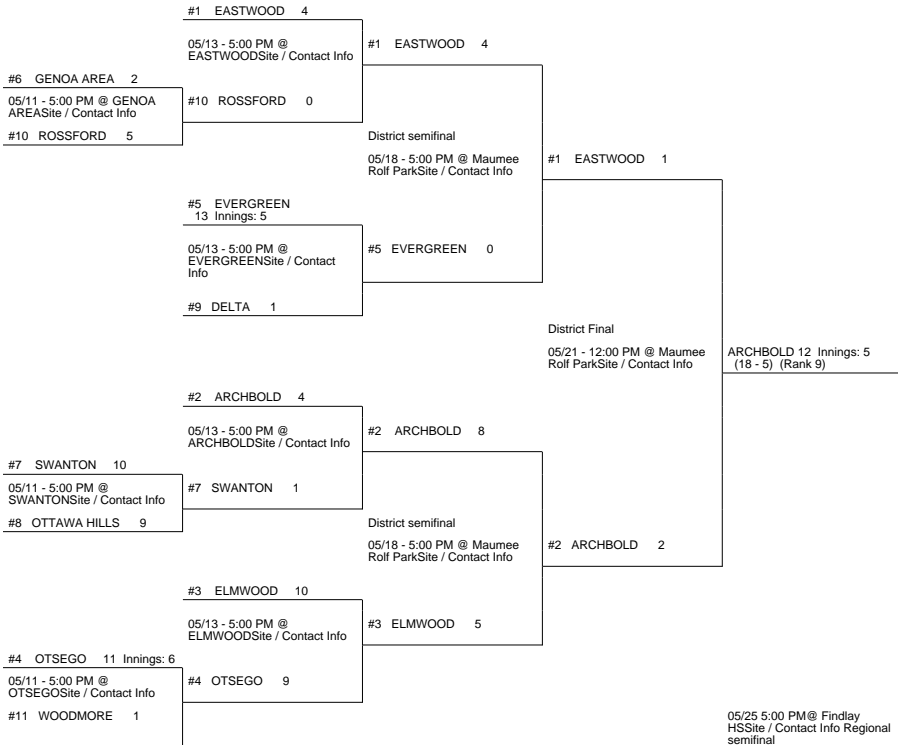

2016 OHSAA Girls Fast-Pitch Softball Tournament - Division III, Region 10 - Bellefontaine

Maumee District

Lima District

Pickerington 1 District

Lexington District

2016 OHSAA Girls Fast-Pitch Softball Tournament - Division III, Region 10 - Bellefontaine

#6 ALLEN EAST 4

#2 COLONEL CRAWFORD 0

05/18 - 5:00 PM @ Lexington
HSSite / Contact Info

#10 FOSTORIA 2

#3 MARGARETTA 0

05/13 - 5:00 PM @
MARGARETTASite / Contact
Info

#3 MARGARETTA 7