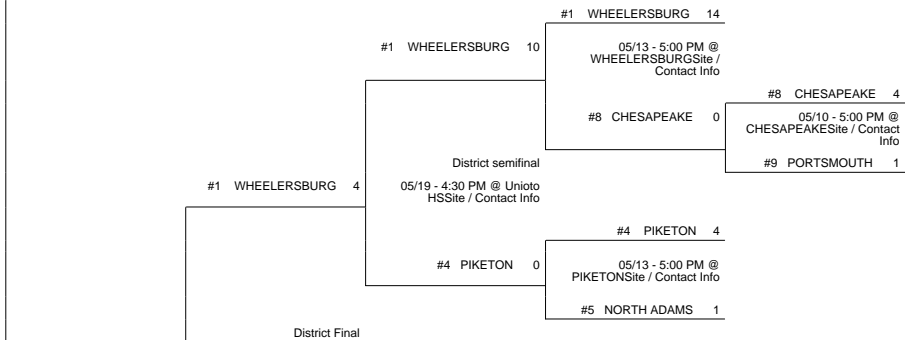

Chillicothe 2 District