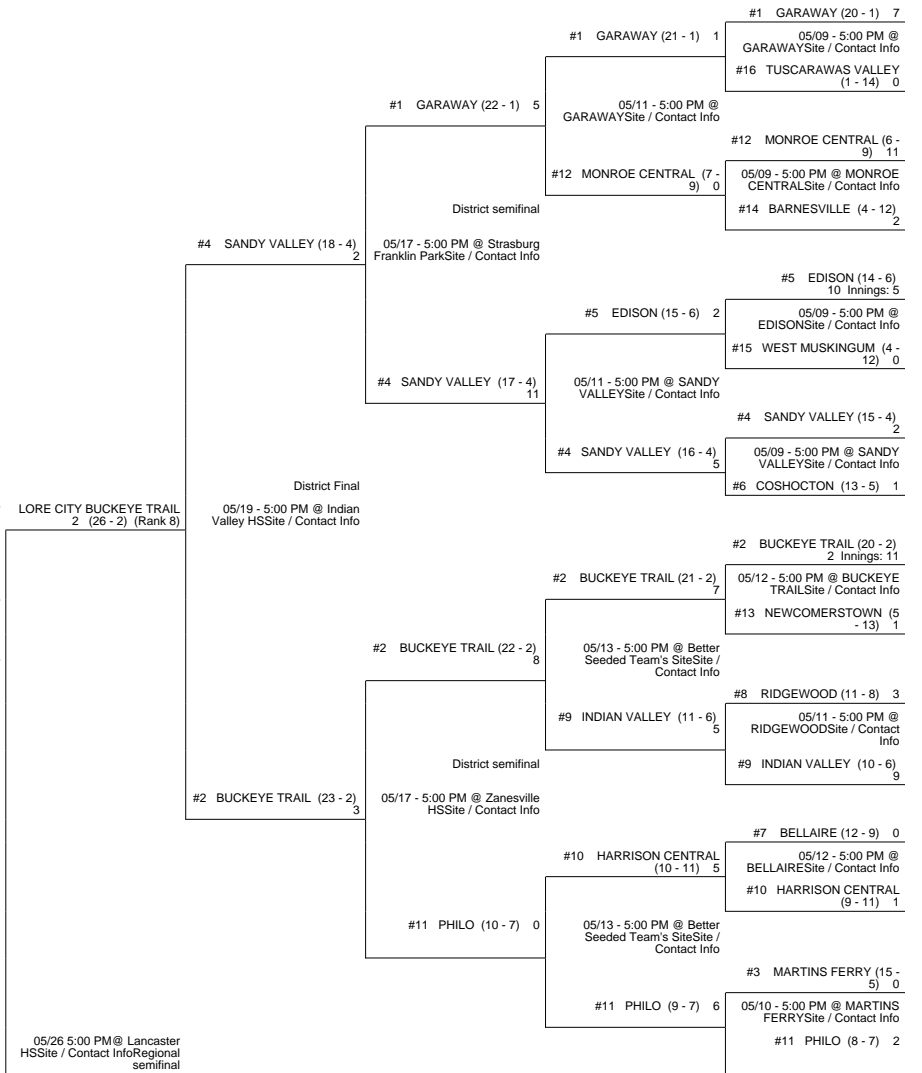

Cambridge District