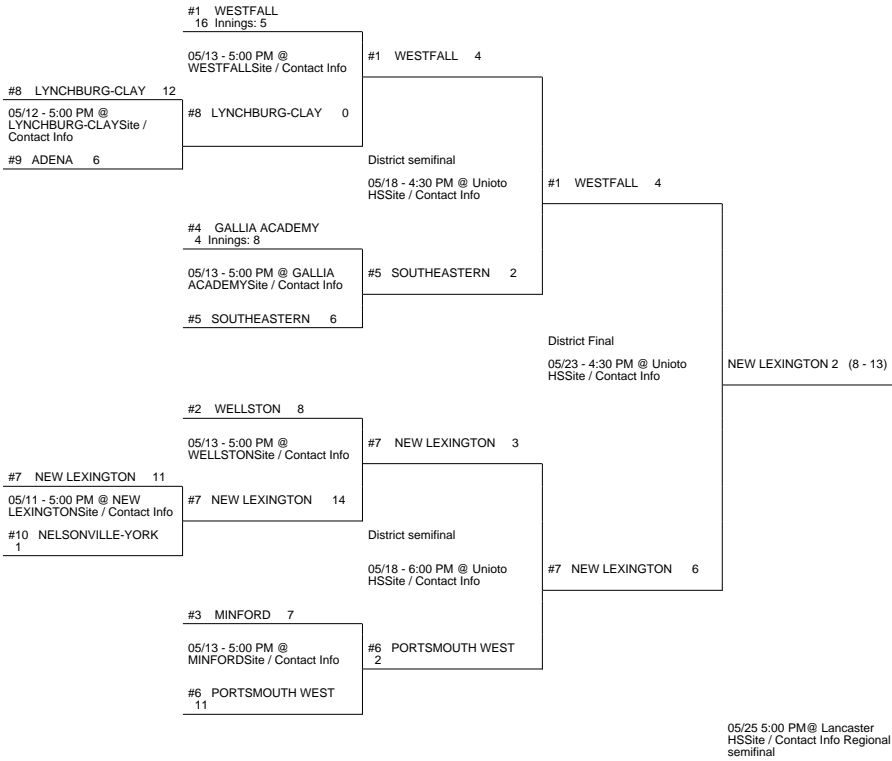

# 2016 OHSAA Girls Fast-Pitch Softball Tournament - Division III, Region 11 - Lancaster

## Chillicothe 1 District

## Chillicothe 3 District

## Cambridge District