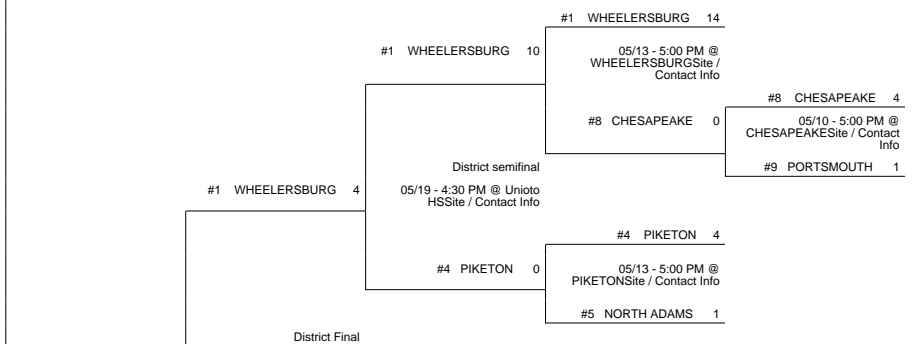

2016 OHSAA Girls Fast-Pitch Softball Tournament - Division III, Region 11 - Lancaster

Chillicothe 1 District

Chillicothe 3 District

Cambridge District

Chillicothe 2 District

2016 OHSAA Girls Fast-Pitch Softball Tournament - Division III, Region 11 - Lancaster