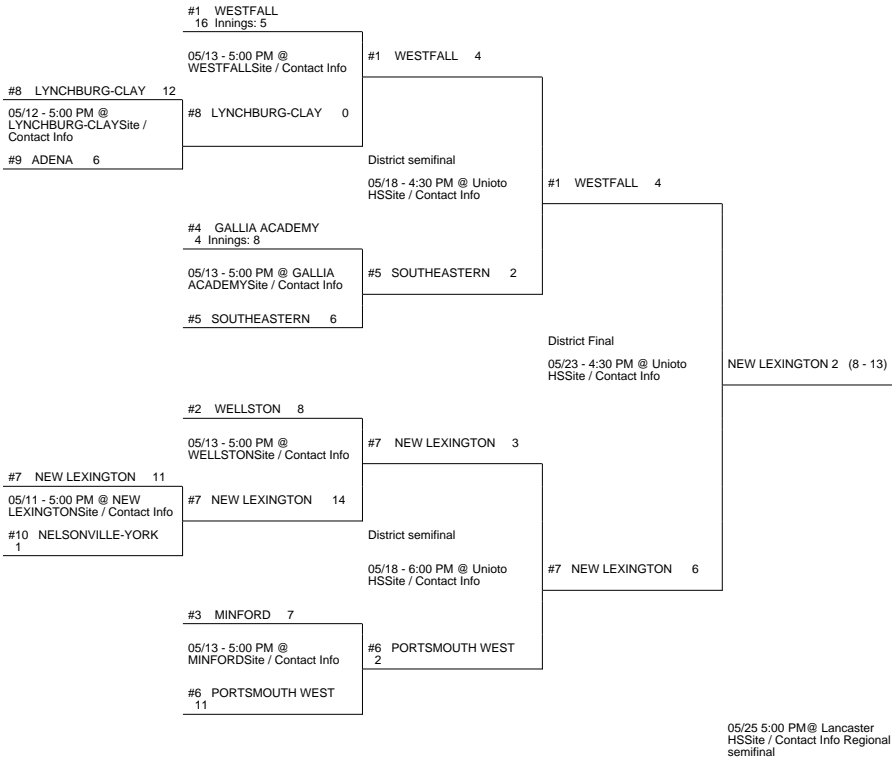

2016 OHSAA Girls Fast-Pitch Softball Tournament - Division III, Region 11 - Lancaster

Chillicothe 1 District

Chillicothe 3 District

Cambridge District

Chillicothe 2 District

2016 OHSAA Girls Fast-Pitch Softball Tournament - Division III, Region 11 - Lancaster

#6 744-HUNTINGTON 2

WHEELERSBURG 12 (23-2) (Rank 1)

05/24 - 5:00 PM @ Unioto
HSSite / Contact Info