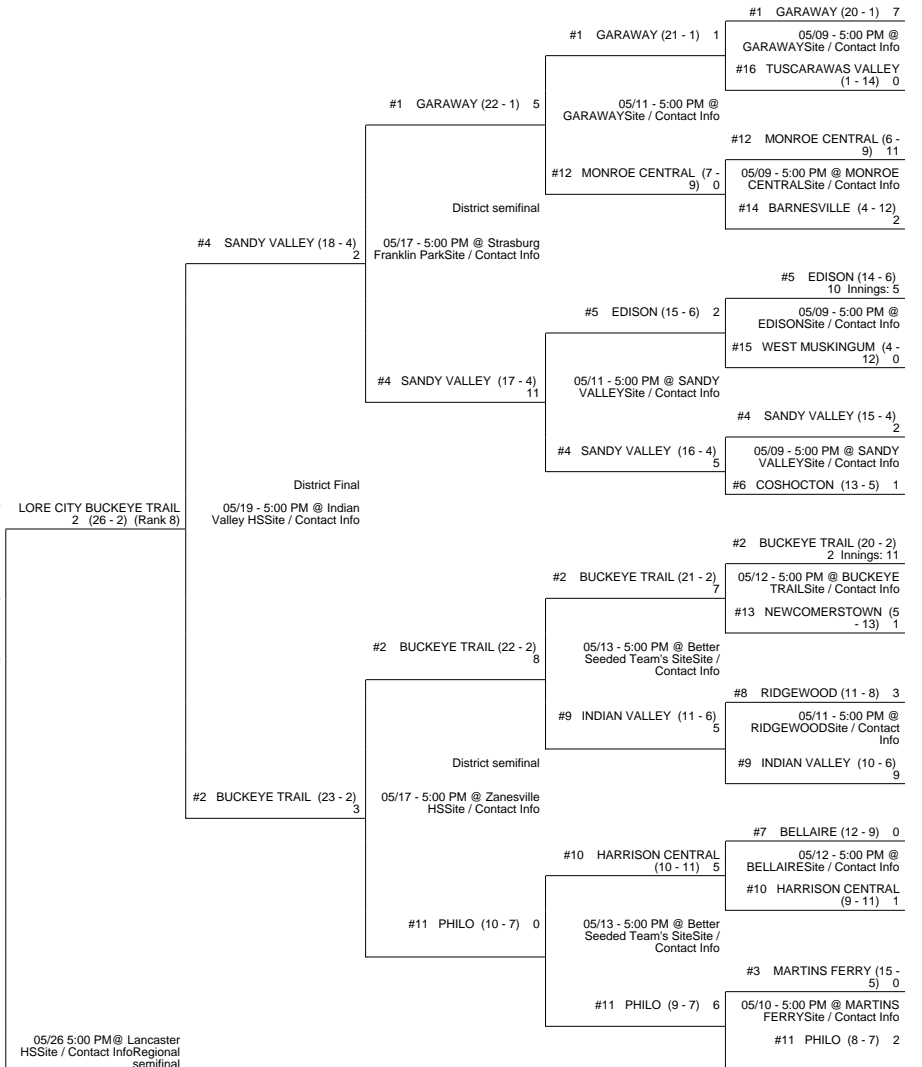

2016 OHSAA Girls Fast-Pitch Softball Tournament - Division III, Region 11 - Lancaster

Chillicothe 1 District

Chillicothe 3 District

Cambridge District

Chillicothe 2 District

2016 OHSAA Girls Fast-Pitch Softball Tournament - Division III, Region 11 - Lancaster