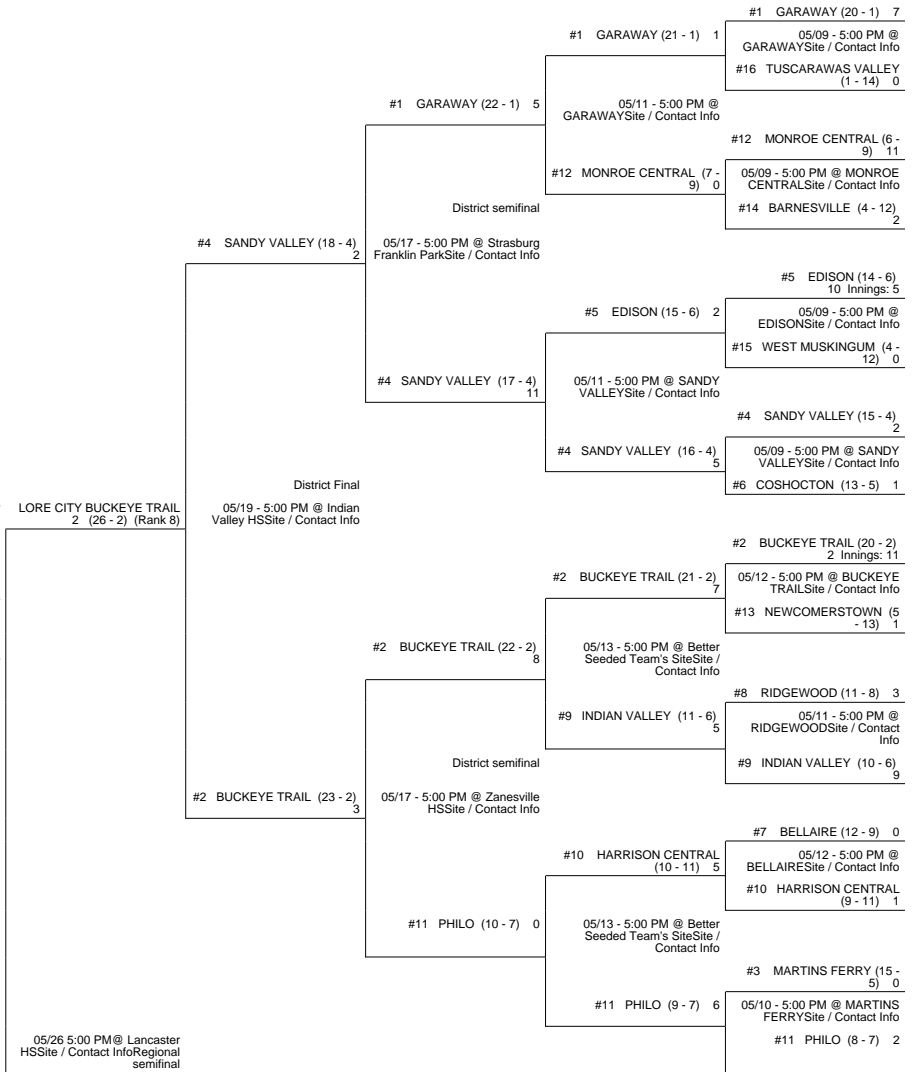

2016 OHSAA Girls Fast-Pitch Softball Tournament - Division III, Region 11 - Lancaster

Chillicothe 1 District

Chillicothe 3 District

Cambridge District

Chillicothe 2 District

2016 OHSAA Girls Fast-Pitch Softball Tournament - Division III, Region 11 - Lancaster