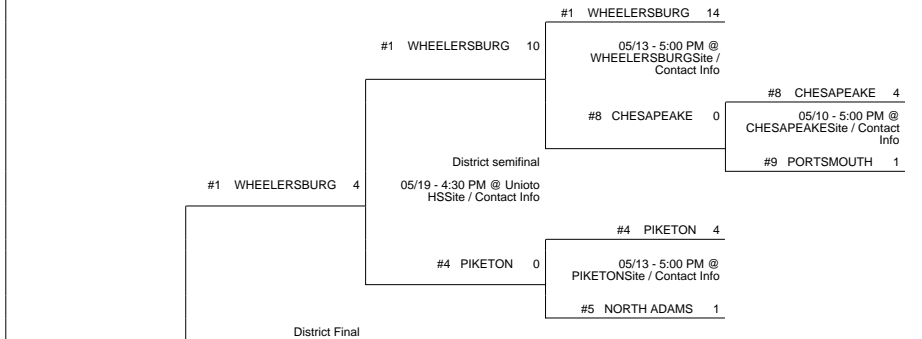

2016 OHSAA Girls Fast-Pitch Softball Tournament - Division III, Region 11 - Lancaster

Chillicothe 1 District

Chillicothe 3 District

Cambridge District

Chillicothe 2 District

2016 OHSAA Girls Fast-Pitch Softball Tournament - Division III, Region 11 - Lancaster