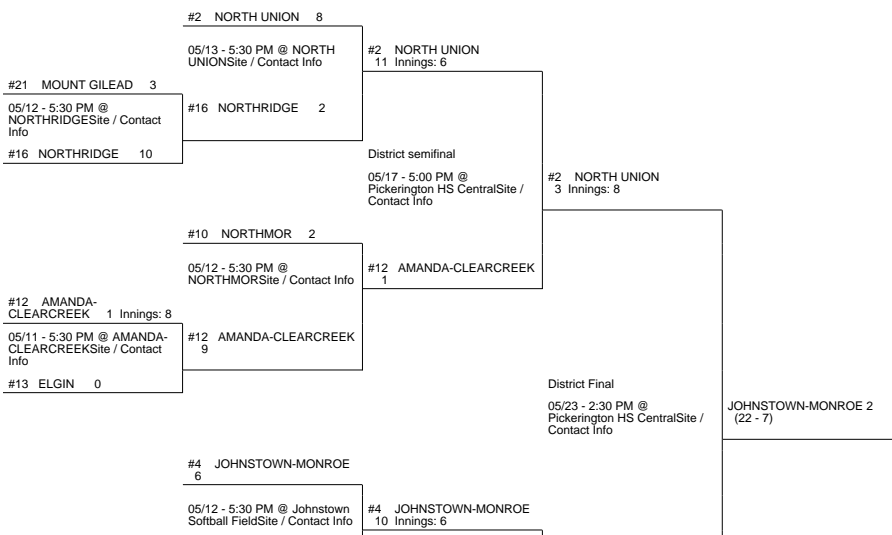

2016 OHSAA Girls Fast-Pitch Softball Tournament - Division III, Region 12 - Dayton

Lebanon District

Pickerington 2 District

Kings Mills District

Eaton District

2016 OHSAA Girls Fast-Pitch Softball Tournament - Division III, Region 12 - Dayton