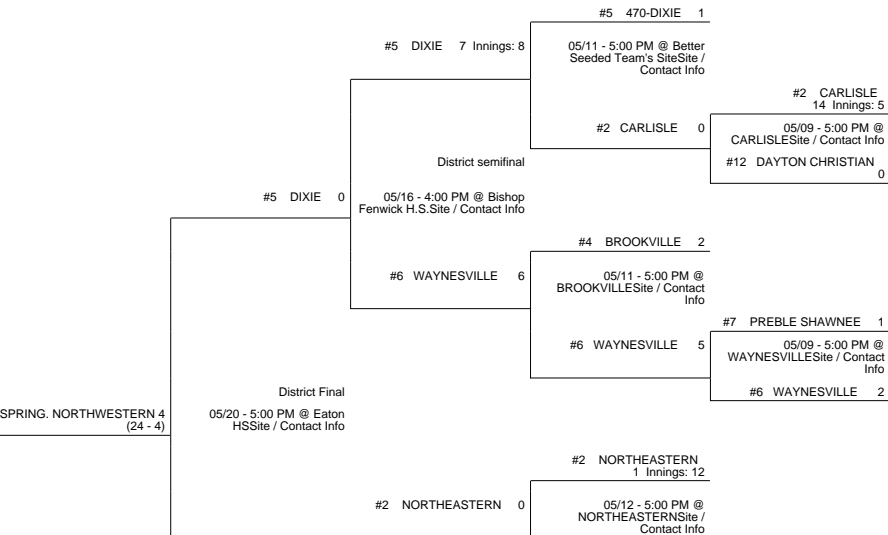

2016 OHSAA Girls Fast-Pitch Softball Tournament - Division III, Region 12 - Dayton

Lebanon District

Pickerington 2 District

Kings Mills District

Eaton District

2016 OHSAA Girls Fast-Pitch Softball Tournament - Division III, Region 12 - Dayton