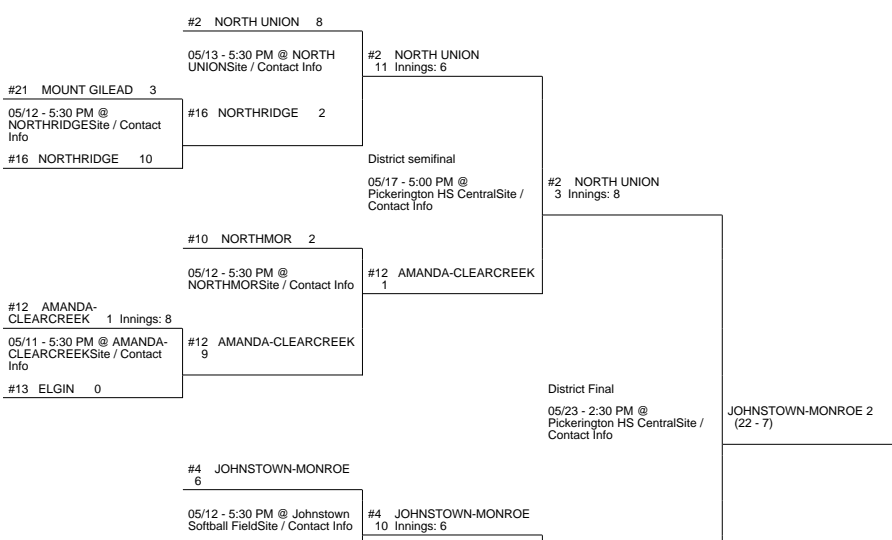

2016 OHSAA Girls Fast-Pitch Softball Tournament - Division III, Region 12 - Dayton

Lebanon District

Pickerington 2 District

Kings Mills District

Eaton District

2016 OHSAA Girls Fast-Pitch Softball Tournament - Division III, Region 12 - Dayton