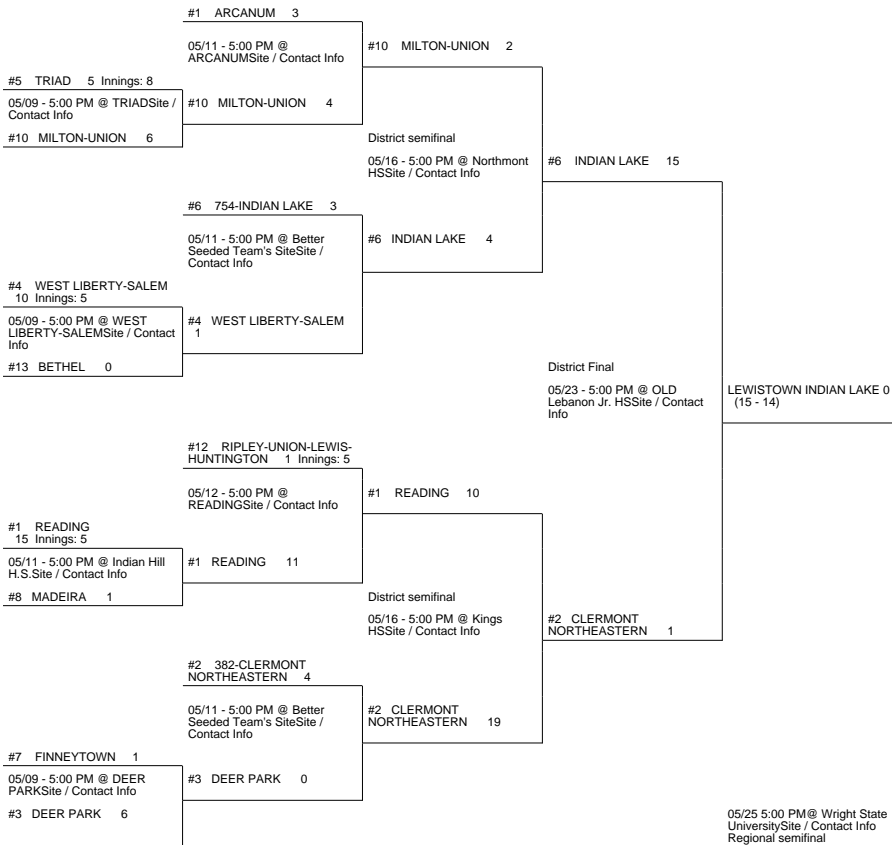

2016 OHSAA Girls Fast-Pitch Softball Tournament - Division III, Region 12 - Dayton

Lebanon District

Pickerington 2 District

Kings Mills District

Eaton District

2016 OHSAA Girls Fast-Pitch Softball Tournament - Division III, Region 12 - Dayton