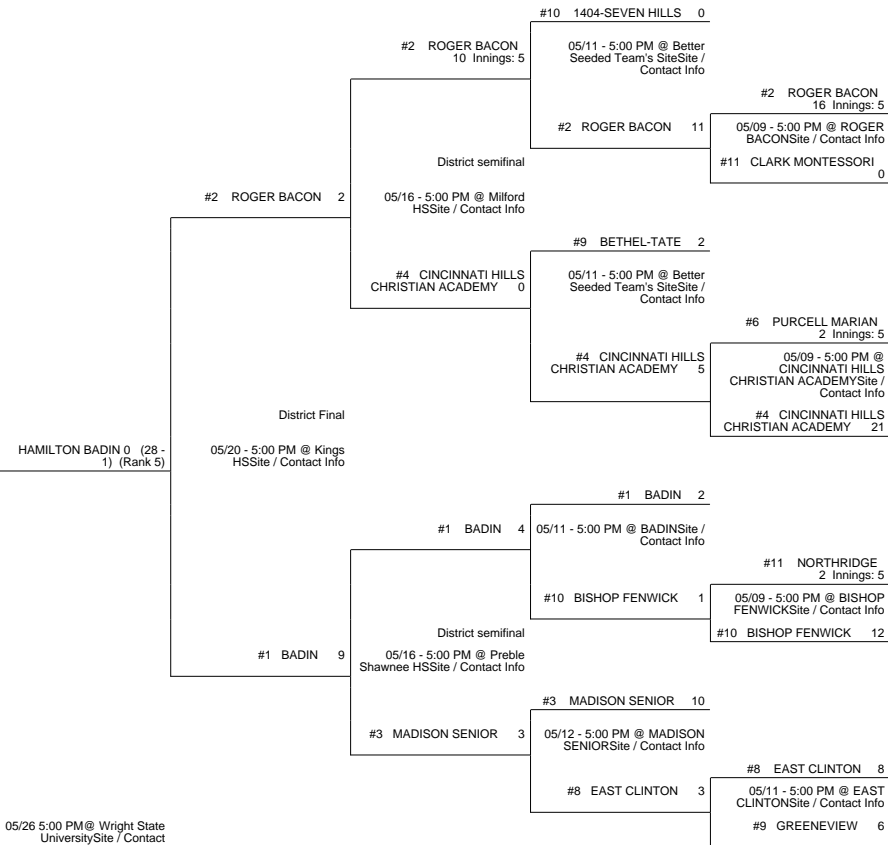

2016 OHSAA Girls Fast-Pitch Softball Tournament - Division III, Region 12 - Dayton

Lebanon District

Pickerington 2 District

Kings Mills District

Eaton District

2016 OHSAA Girls Fast-Pitch Softball Tournament - Division III, Region 12 - Dayton