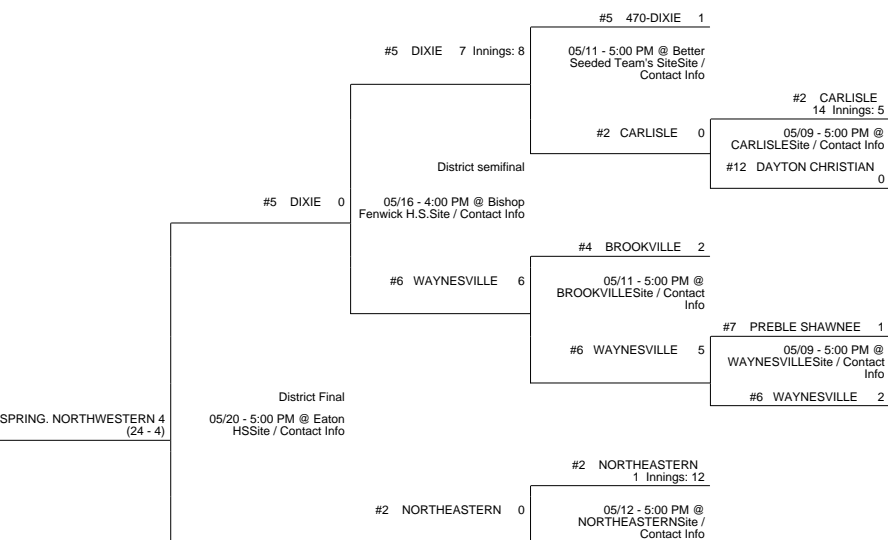

2016 OHSAA Girls Fast-Pitch Softball Tournament - Division III, Region 12 - Dayton

Lebanon District

Pickerington 2 District

Kings Mills District

Eaton District

2016 OHSAA Girls Fast-Pitch Softball Tournament - Division III, Region 12 - Dayton