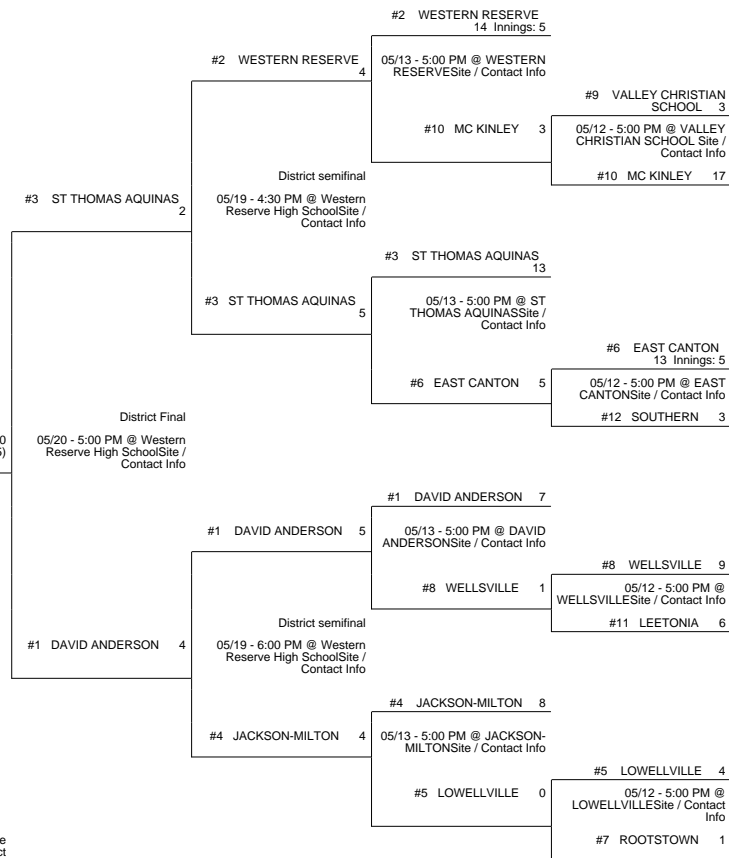

# 2016 OHSAA Girls Fast-Pitch Softball Tournament - Division IV, Region 13 - Kent

## Warren District

## Copley District

## Shelby District