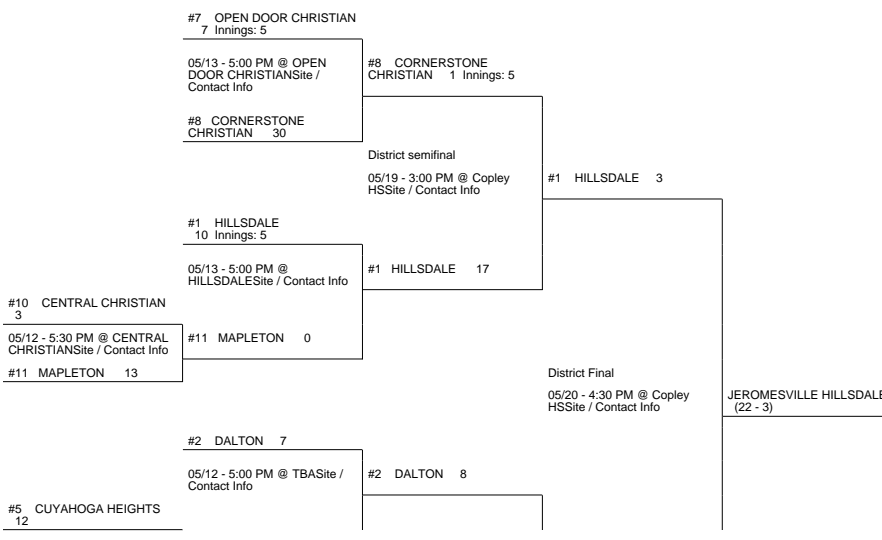

# 2016 OHSAA Girls Fast-Pitch Softball Tournament - Division IV, Region 13 - Kent

## Warren District

## Berlin Center District