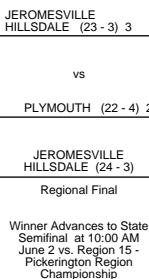

2016 OHSAA Girls Fast-Pitch Softball Tournament - Division IV, Region 13 - Kent

Warren District

Copley District

Berlin Center District

Shelby District

2016 OHSAA Girls Fast-Pitch Softball Tournament - Division IV, Region 13 - Kent