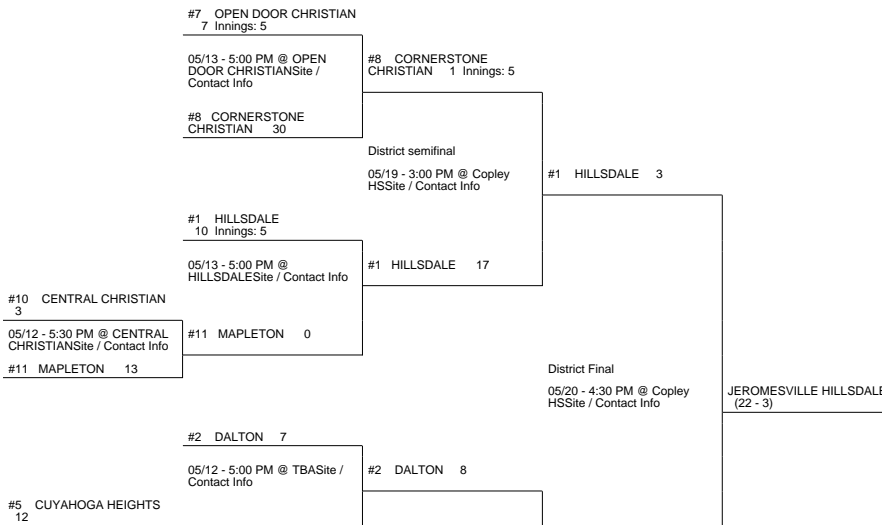

2016 OHSAA Girls Fast-Pitch Softball Tournament - Division IV, Region 13 - Kent

Warren District

Copley District

Berlin Center District

Shelby District

2016 OHSAA Girls Fast-Pitch Softball Tournament - Division IV, Region 13 - Kent