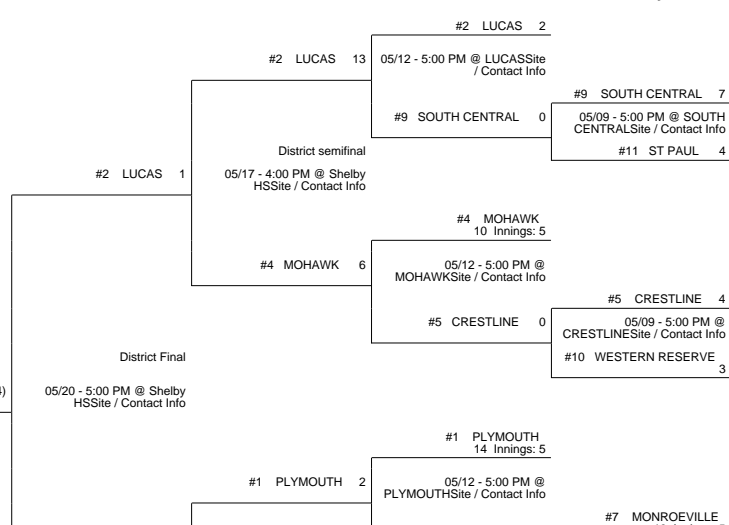

2016 OHSAA Girls Fast-Pitch Softball Tournament - Division IV, Region 13 - Kent

Warren District

Copley District

Berlin Center District

Shelby District

2016 OHSAA Girls Fast-Pitch Softball Tournament - Division IV, Region 13 - Kent