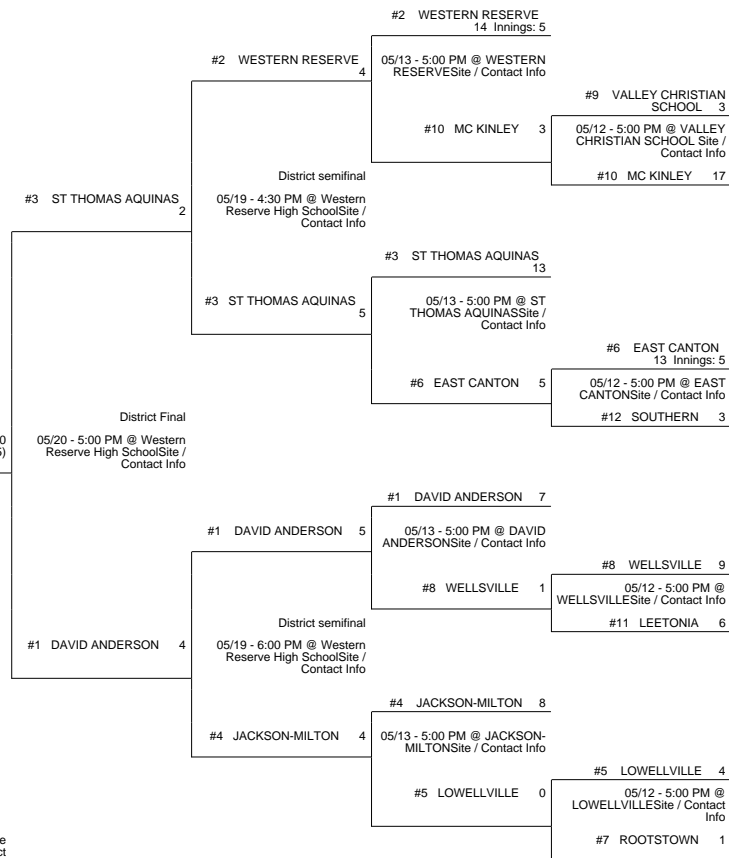

2016 OHSAA Girls Fast-Pitch Softball Tournament - Division IV, Region 13 - Kent

Warren District

Copley District

Berlin Center District

Shelby District

2016 OHSAA Girls Fast-Pitch Softball Tournament - Division IV, Region 13 - Kent