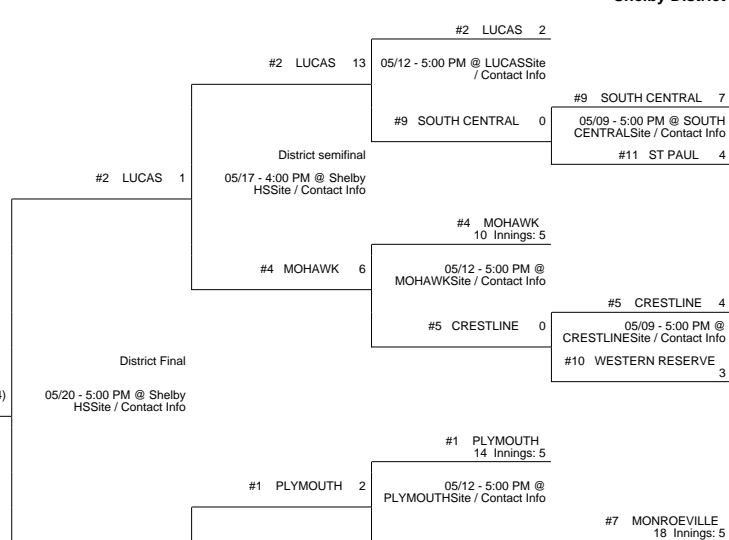

Shelby District