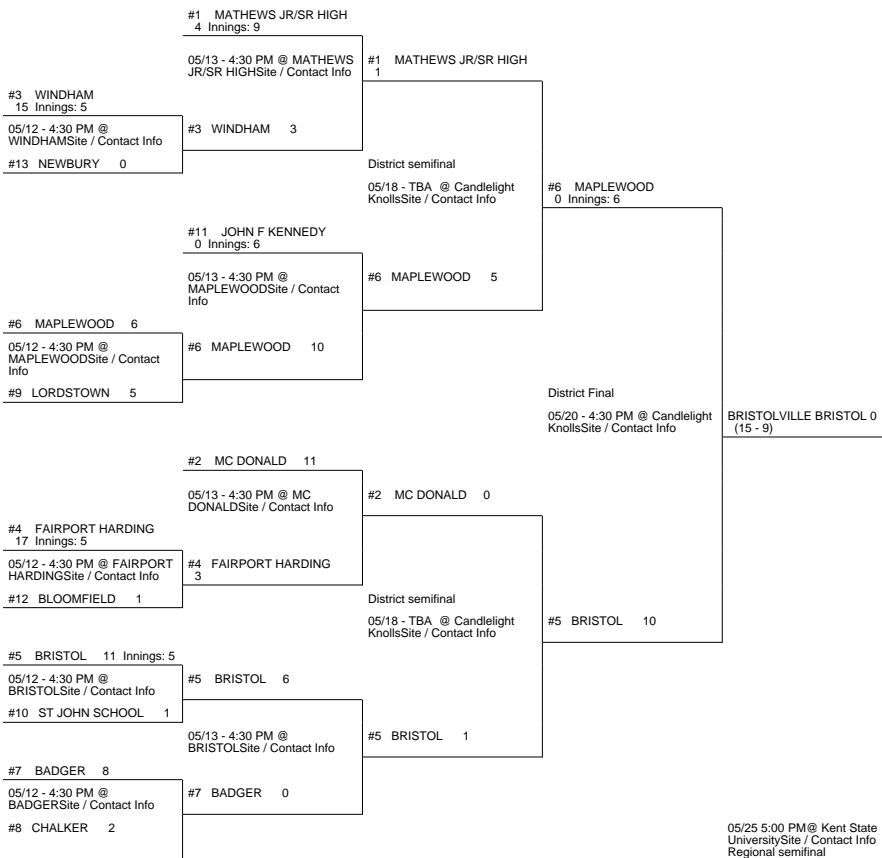

2016 OHSAA Girls Fast-Pitch Softball Tournament - Division IV, Region 13 - Kent

Warren District

Copley District

Berlin Center District

Shelby District

2016 OHSAA Girls Fast-Pitch Softball Tournament - Division IV, Region 13 - Kent