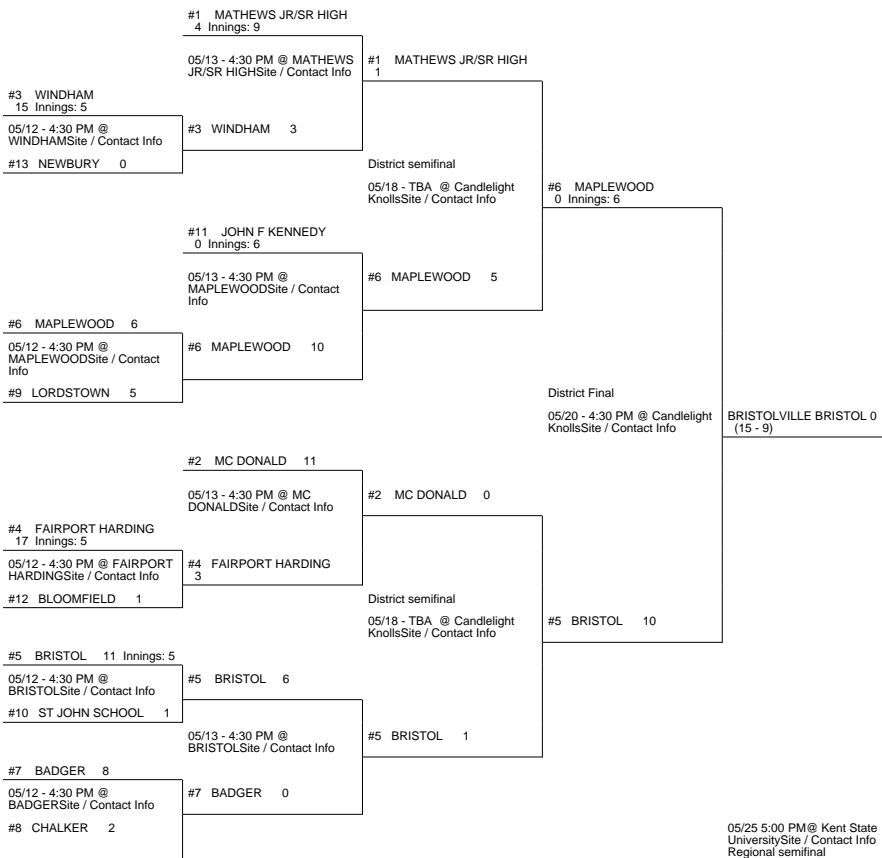

# 2016 OHSAA Girls Fast-Pitch Softball Tournament - Division IV, Region 13 - Kent

## Warren District

## Copley District

## Shelby District