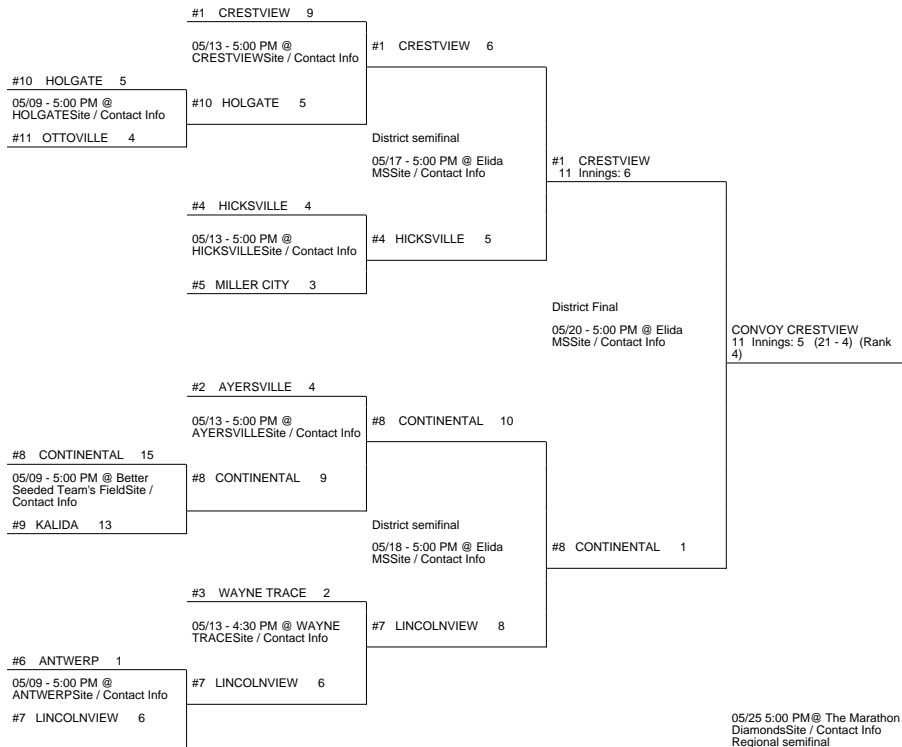

2016 OHSAA Girls Fast-Pitch Softball Tournament - Division IV, Region 14 - Findlay

Elida District