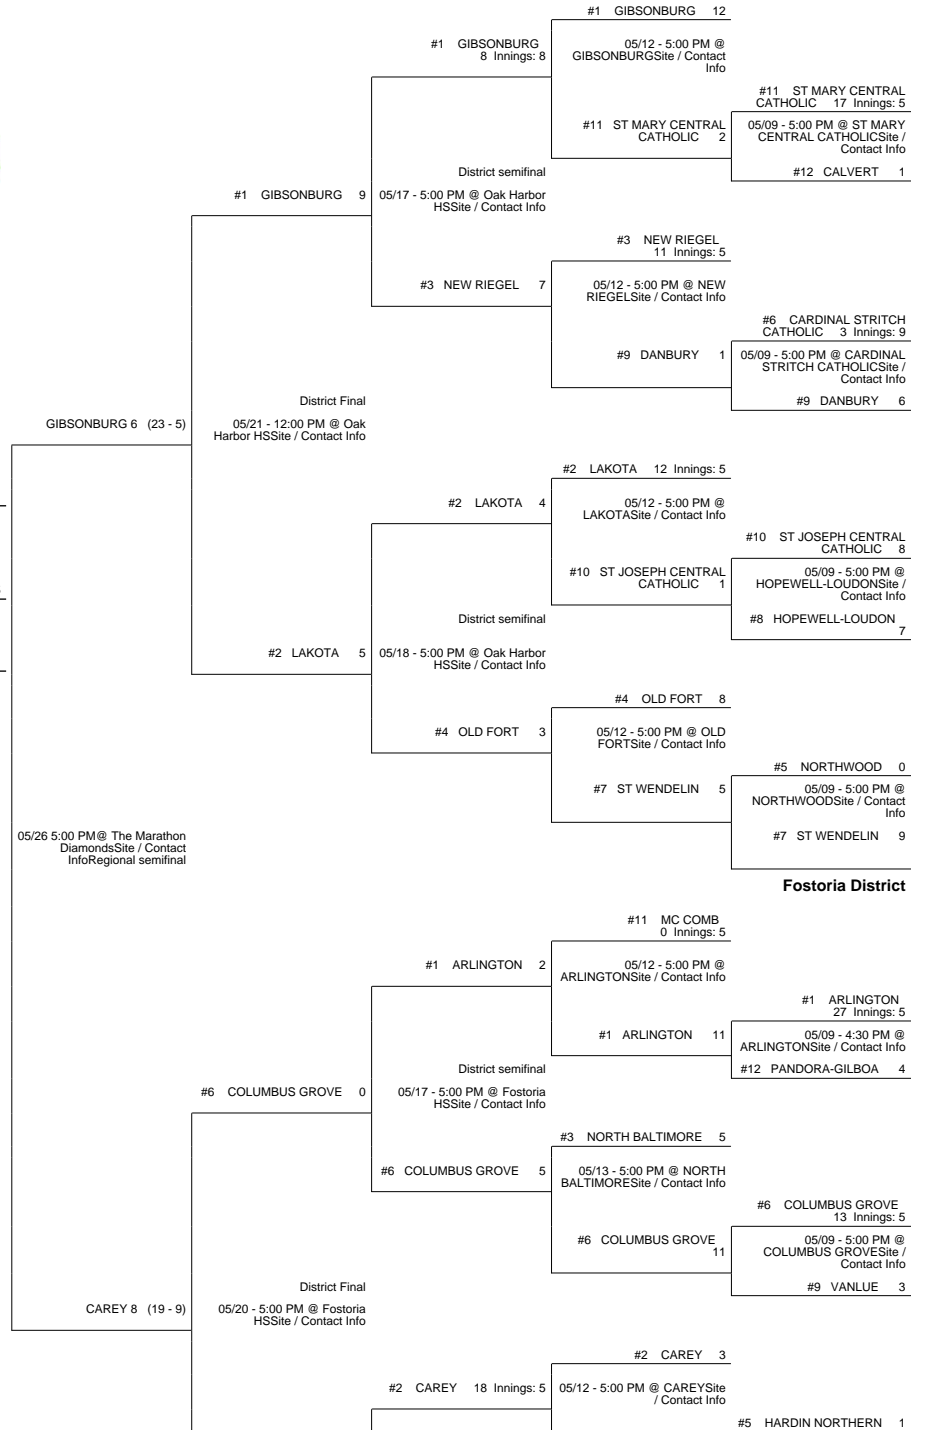

# 2016 OHSAA Girls Fast-Pitch Softball Tournament - Division IV, Region 14 - Findlay

## Elida District

## Bryan District

## Oak Harbor District