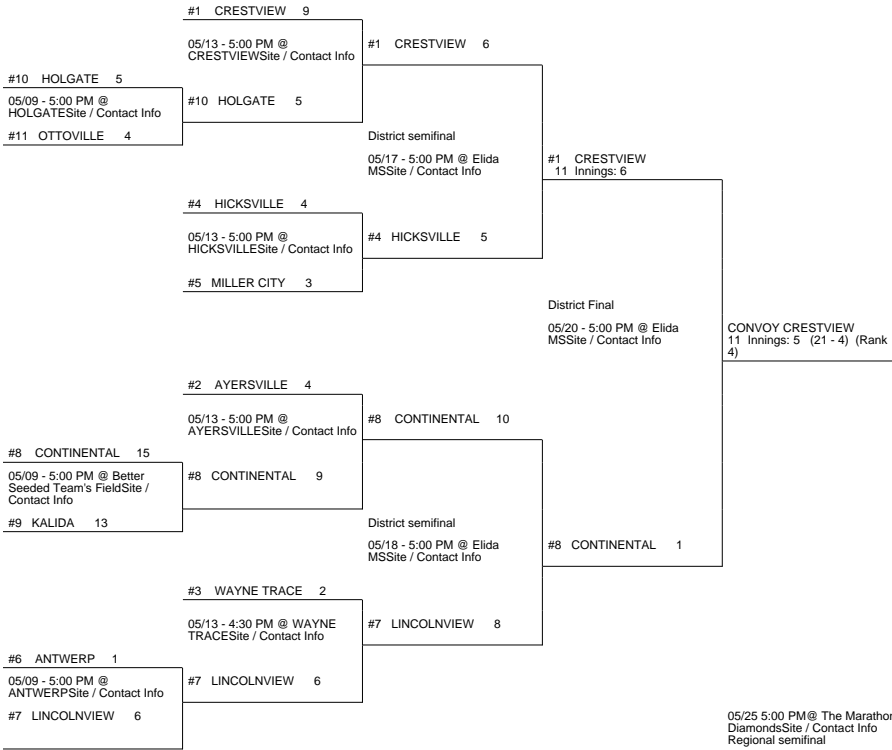

# 2016 OHSAA Girls Fast-Pitch Softball Tournament - Division IV, Region 14 - Findlay

## Elida District

## Bryan District

## Oak Harbor District