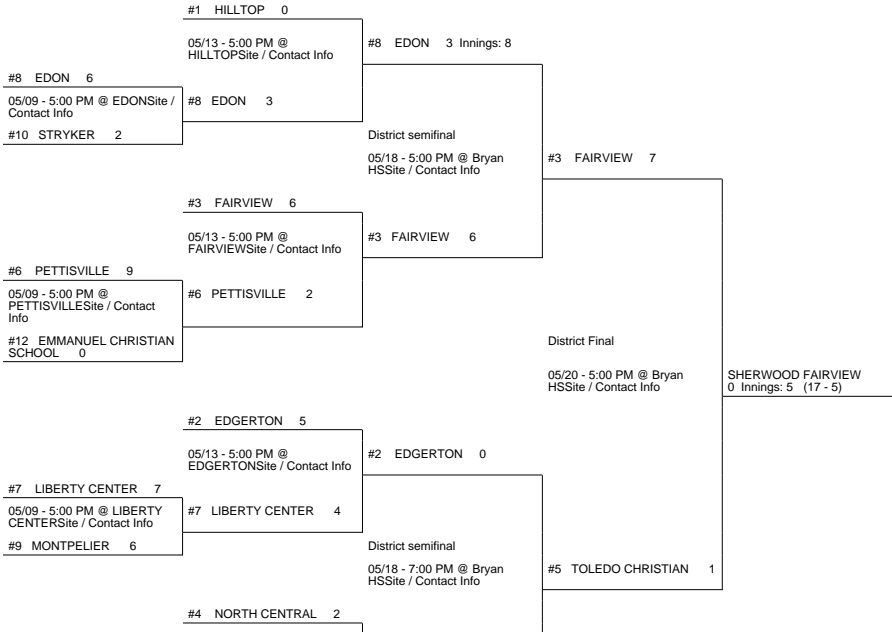

Bryan District