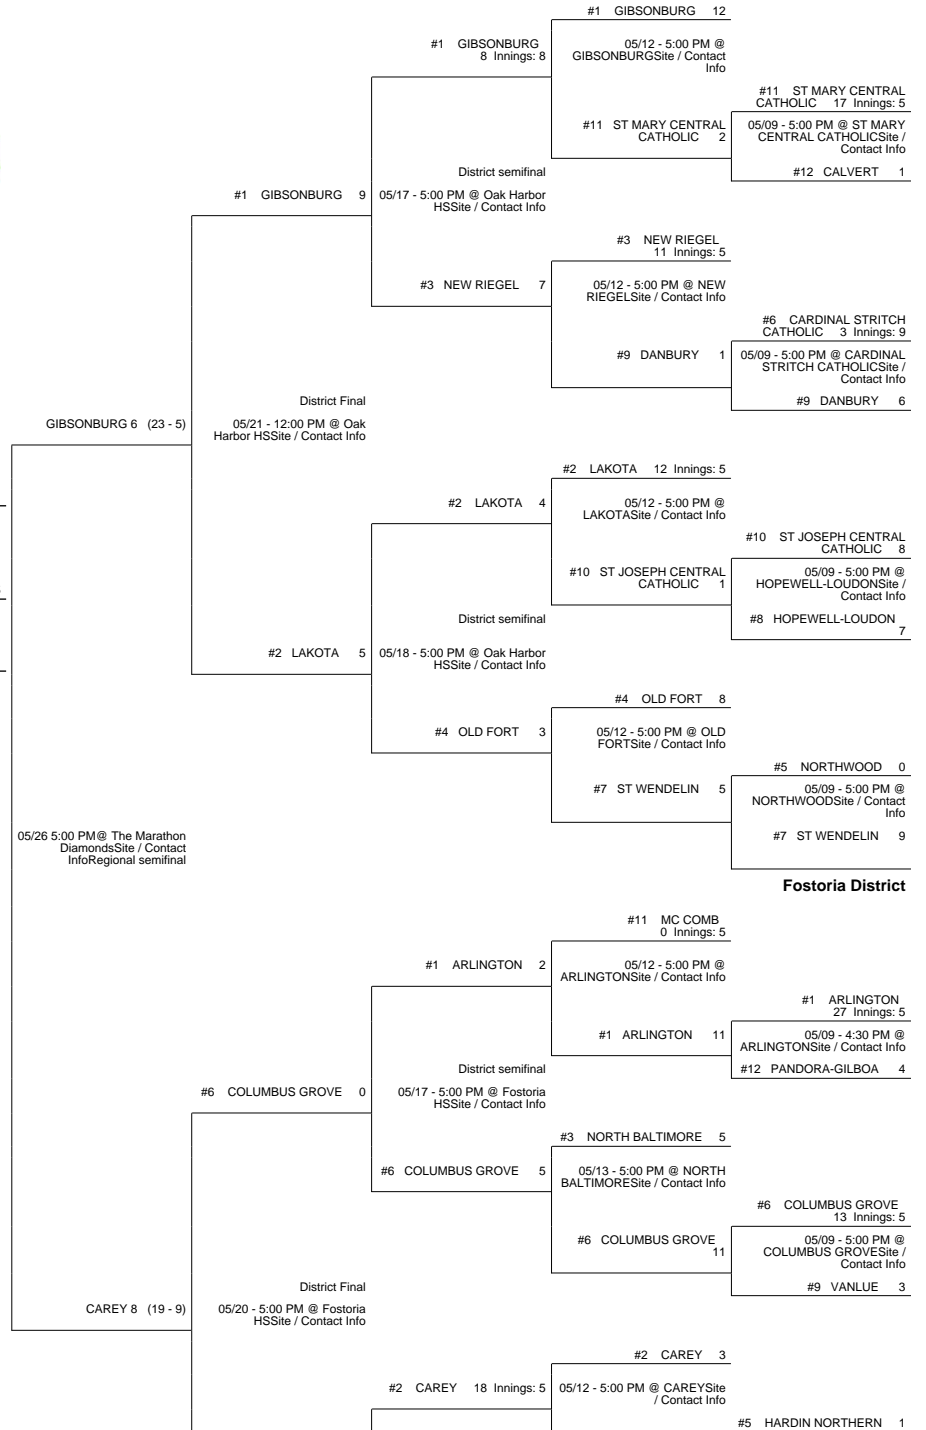

Oak Harbor District