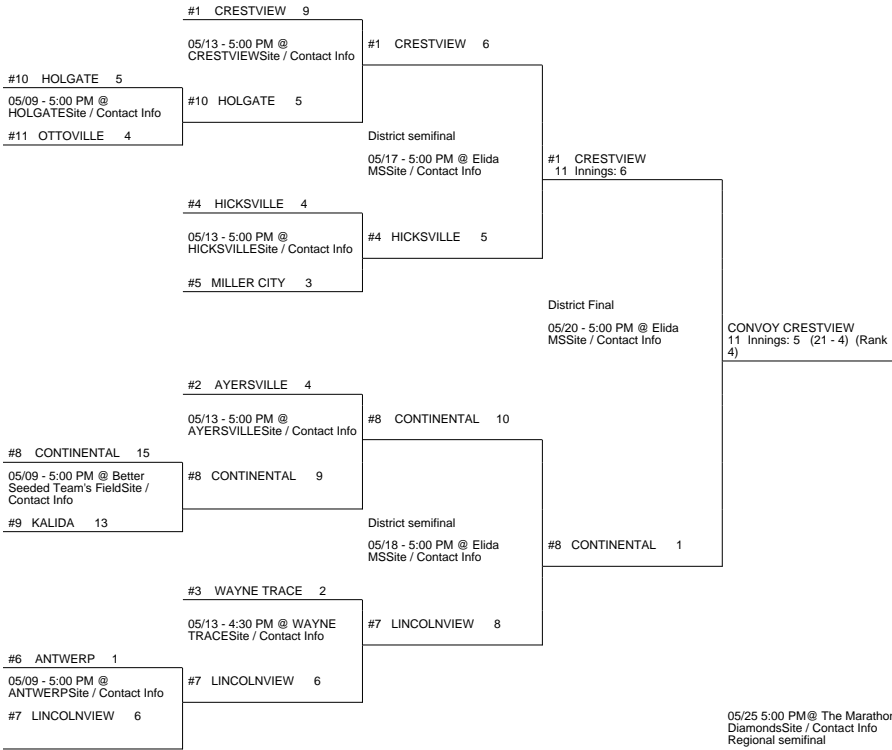

2016 OHSAA Girls Fast-Pitch Softball Tournament - Division IV, Region 14 - Findlay

Elida District