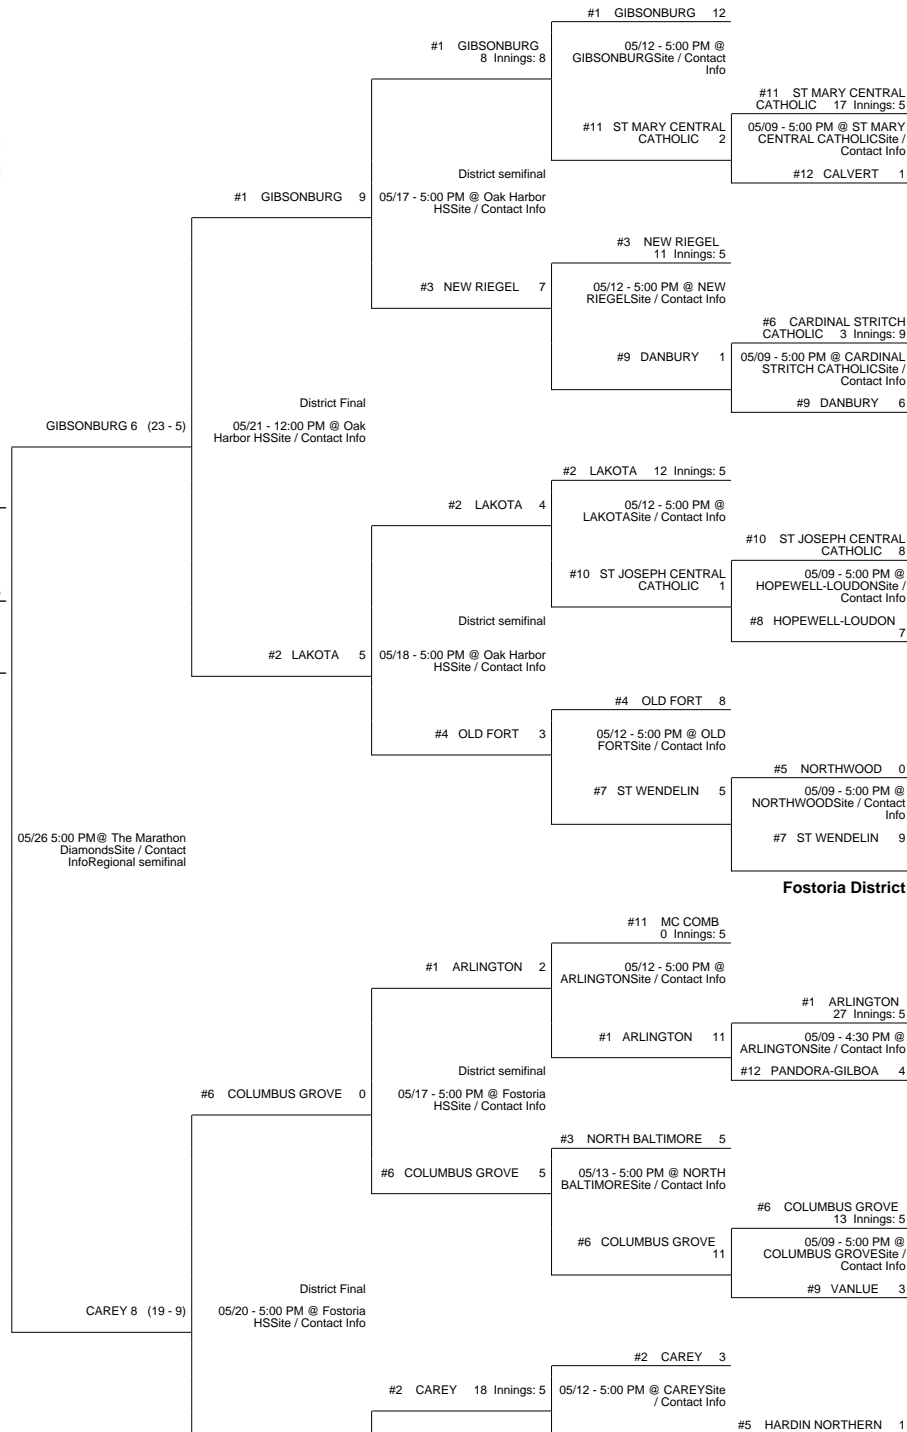

Oak Harbor District