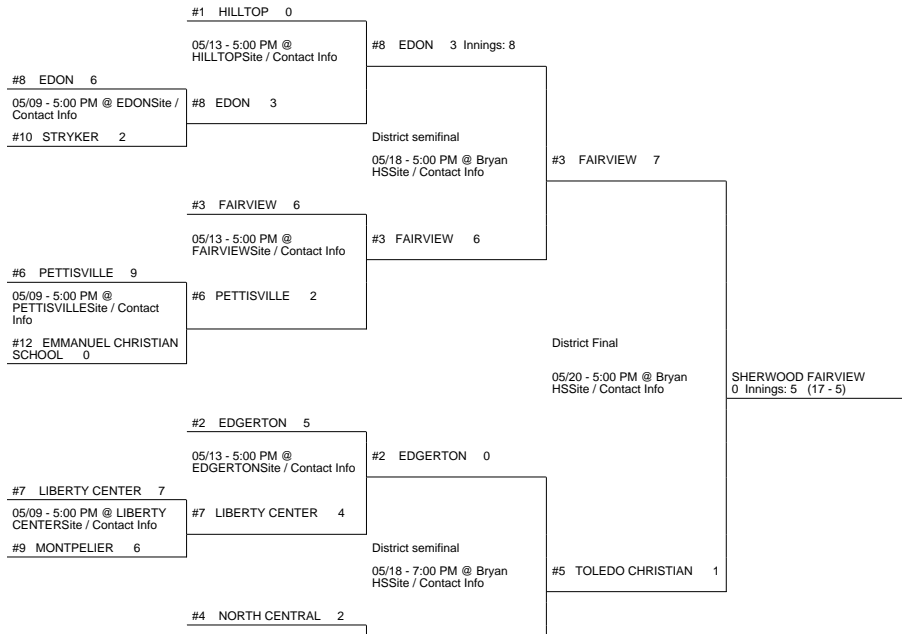

Bryan District