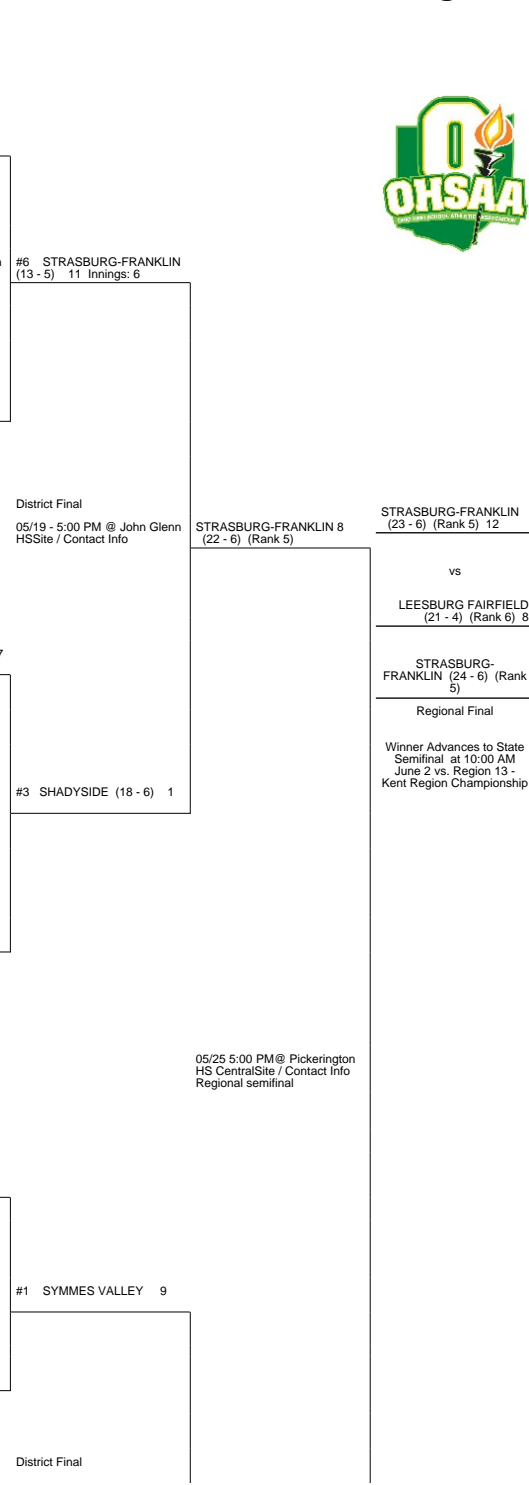

# 2016 OHSAA Girls Fast-Pitch Softball Tournament - Division IV, Region 15 - Pickerington

## New Philadelphia District

## Minford 2 District