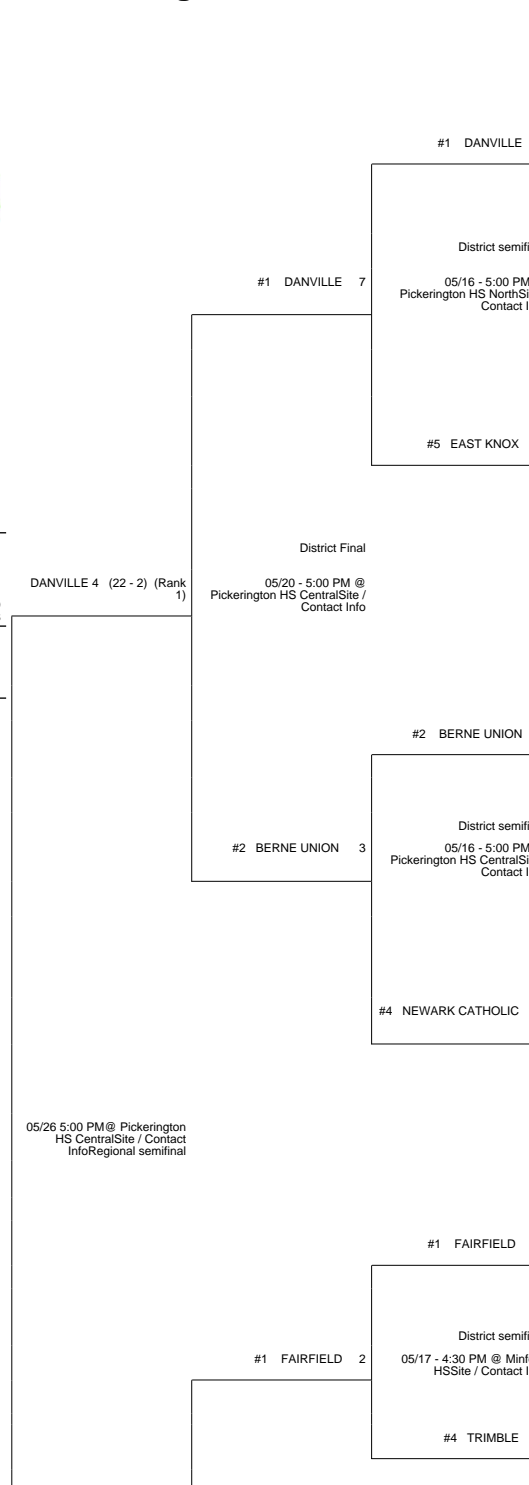

# 2016 OHSAA Girls Fast-Pitch Softball Tournament - Division IV, Region 15 - Pickerington

## New Philadelphia District

## Minford 2 District

## Pickerington District