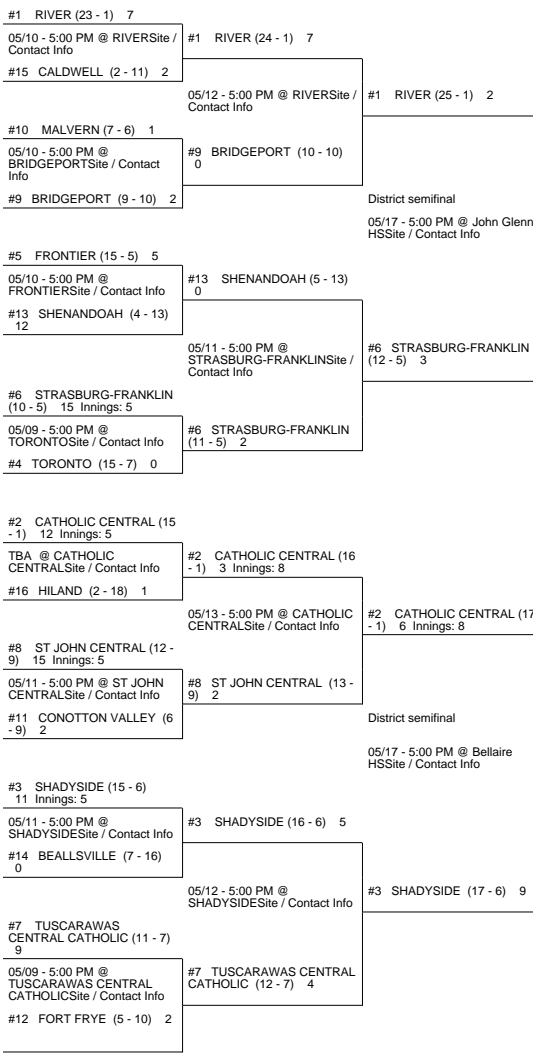

# 2016 OHSAA Girls Fast-Pitch Softball Tournament - Division IV, Region 15 - Pickerington

## New Philadelphia District

## Minford 2 District

# 2016 OHSAAGirls Fast-Pitch Softball Tournament - Division IV, Region 15 - Pickerington