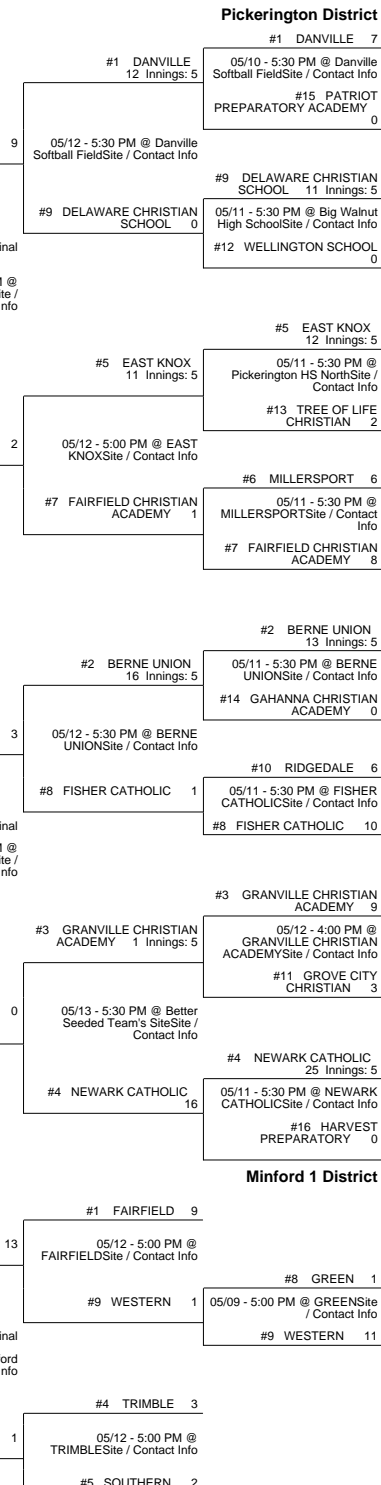

Minford 2 District