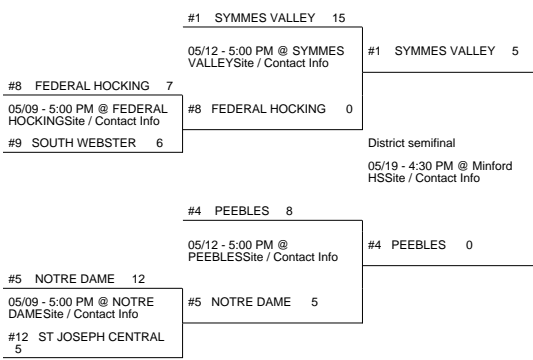

# 2016 OHSAA Girls Fast-Pitch Softball Tournament - Division IV, Region 15 - Pickerington

## New Philadelphia District

## Minford 2 District

# 2016 OHSAAGirls Fast-Pitch Softball Tournament - Division IV, Region 15 - Pickerington