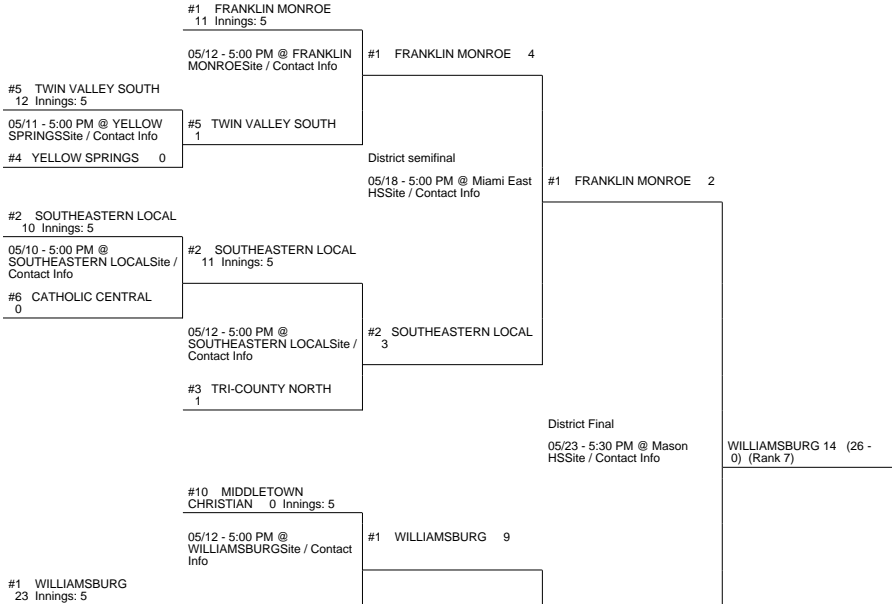

Mason District