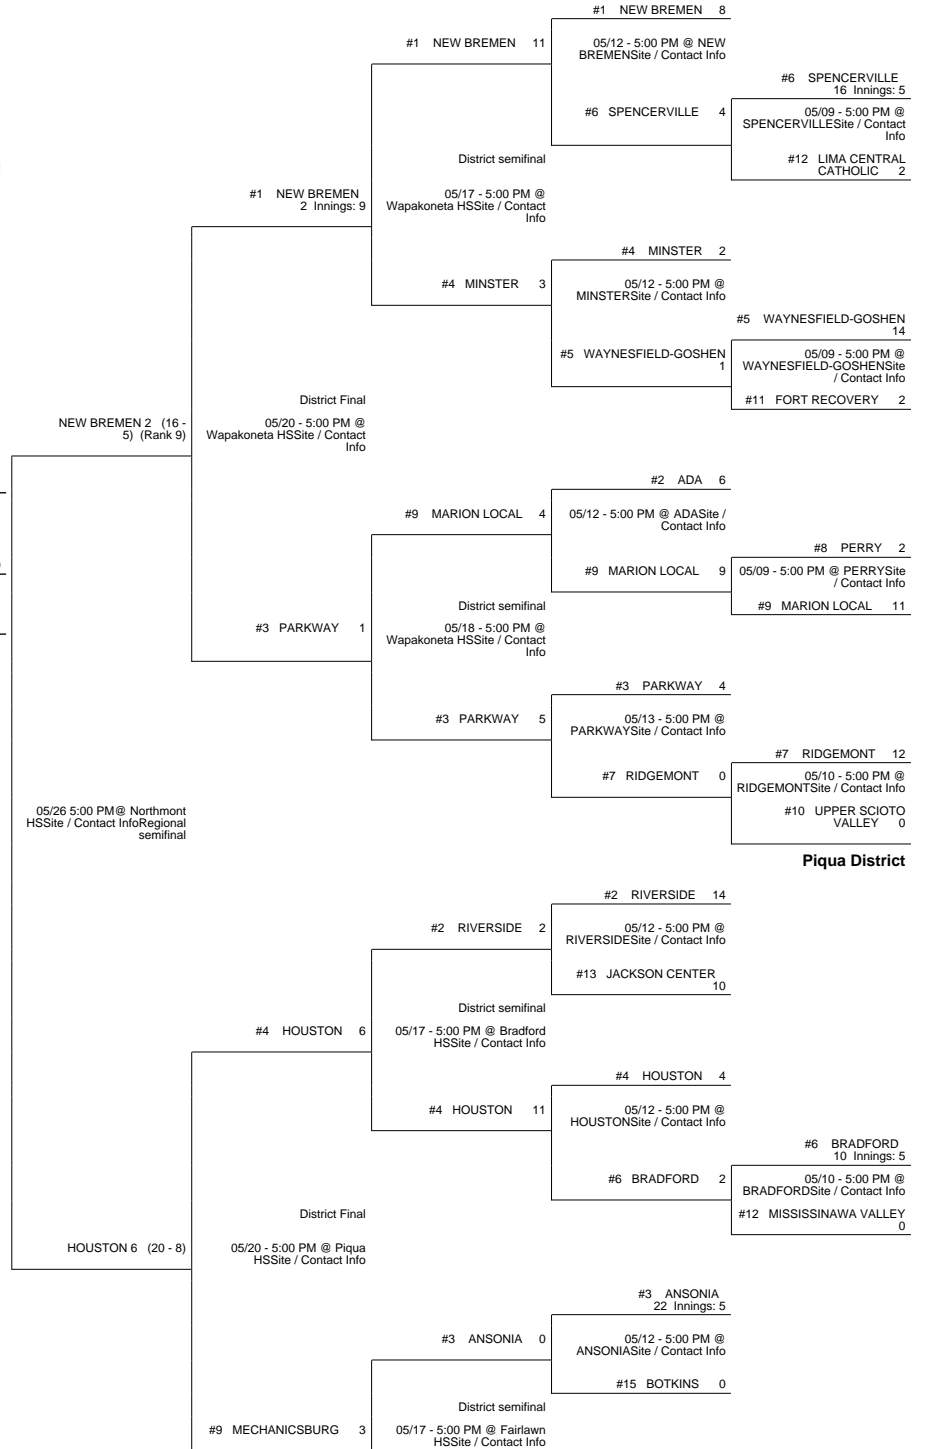

Wapakoneta District