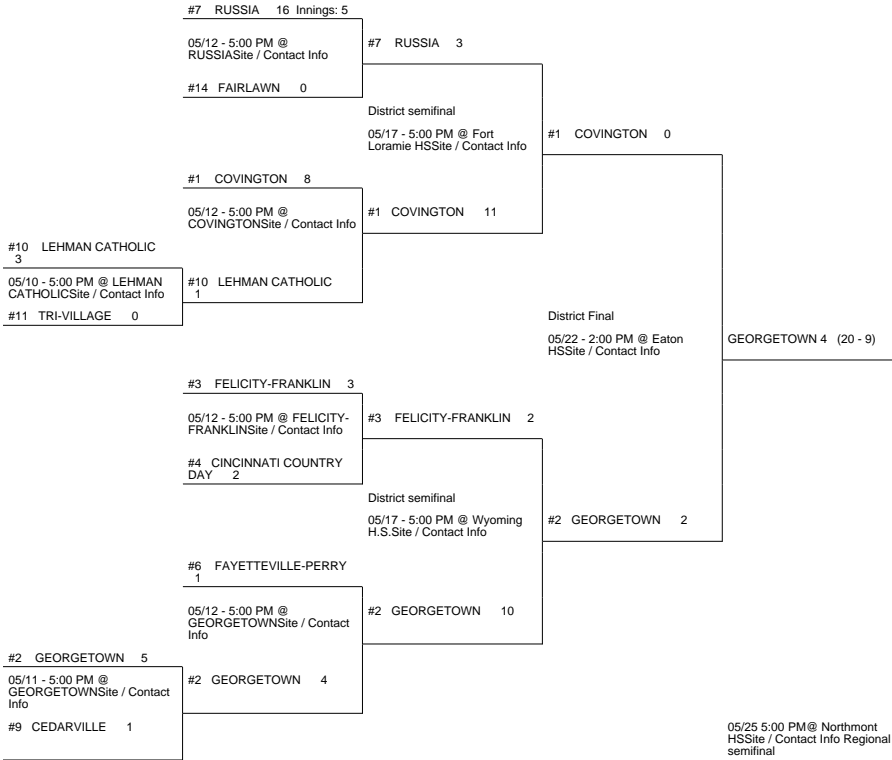

2016 OHSAA Girls Fast-Pitch Softball Tournament - Division IV, Region 16 - Clayton

Eaton District