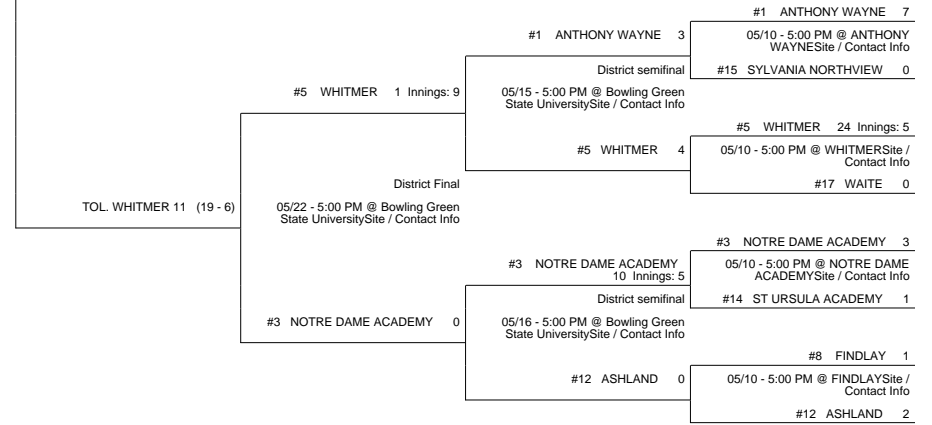

2017 OHSAA Girls Fast-Pitch Softball Tournament - Division I, Region 2 - Clyde

Parma District

Maumee District

Bowling Green District

2017 OHSAA Girls Fast-Pitch Softball Tournament - Division I, Region 2 - Clyde