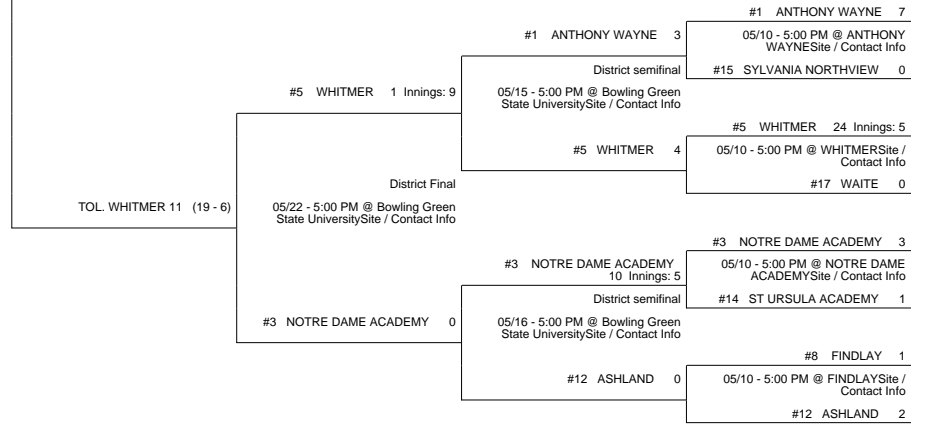

2017 OHSAA Girls Fast-Pitch Softball Tournament - Division I, Region 2 - Clyde

Parma District

Maumee District

Avon Lake District

Bowling Green District

2017 OHSAA Girls Fast-Pitch Softball Tournament - Division I, Region 2 - Clyde