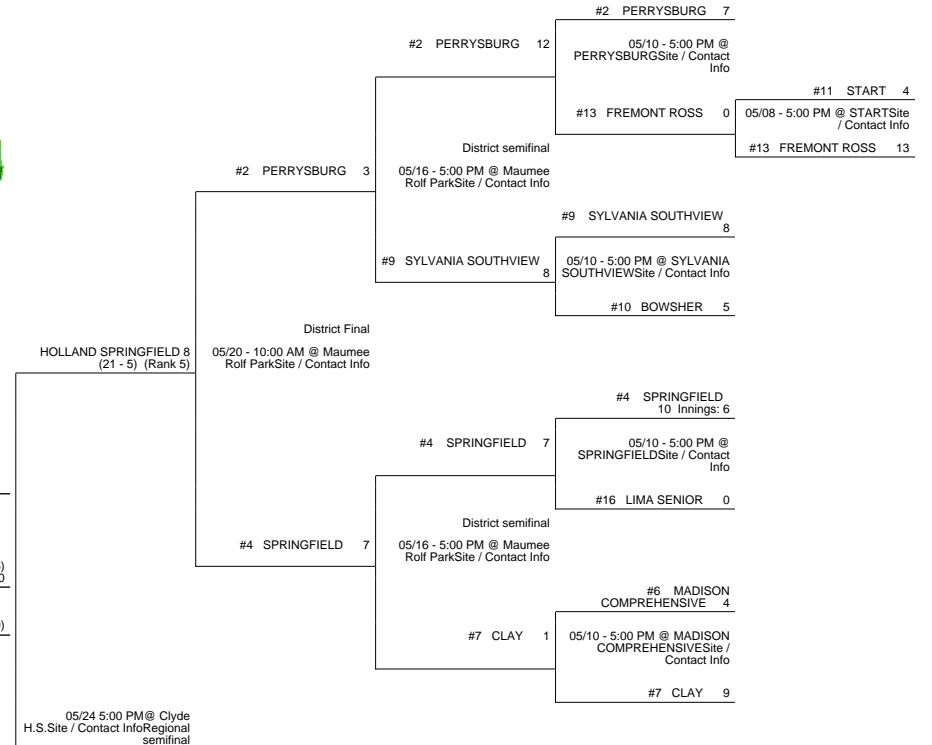

2017 OHSAA Girls Fast-Pitch Softball Tournament - Division I, Region 2 - Clyde

Parma District

Maumee District

Bowling Green District

2017 OHSAA Girls Fast-Pitch Softball Tournament - Division I, Region 2 - Clyde