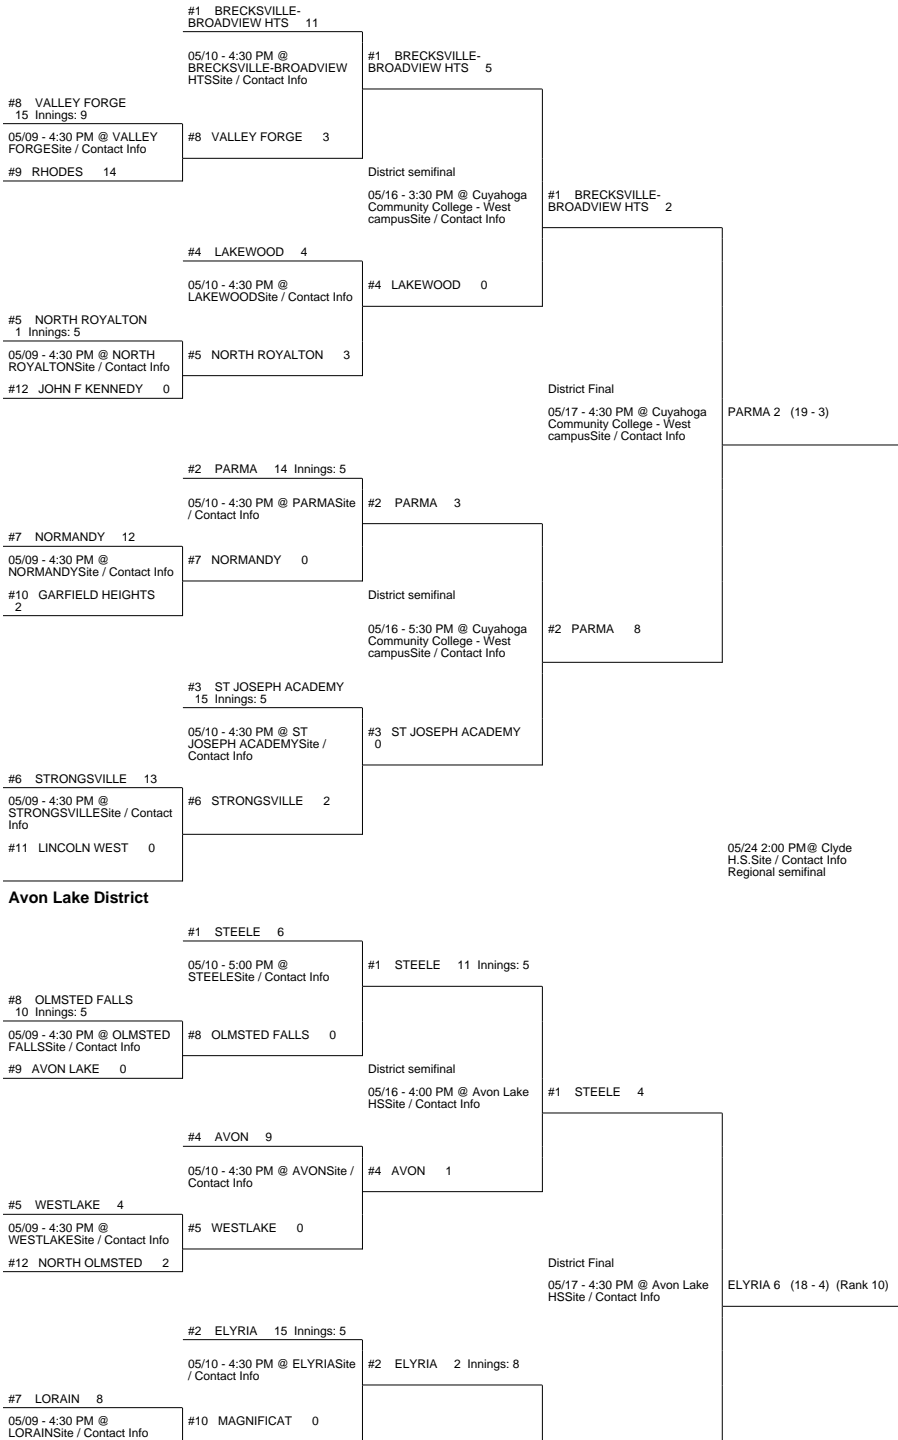

2017 OHSAA Girls Fast-Pitch Softball Tournament - Division I, Region 2 - Clyde

Parma District

Maumee District

Bowling Green District

2017 OHSAA Girls Fast-Pitch Softball Tournament - Division I, Region 2 - Clyde