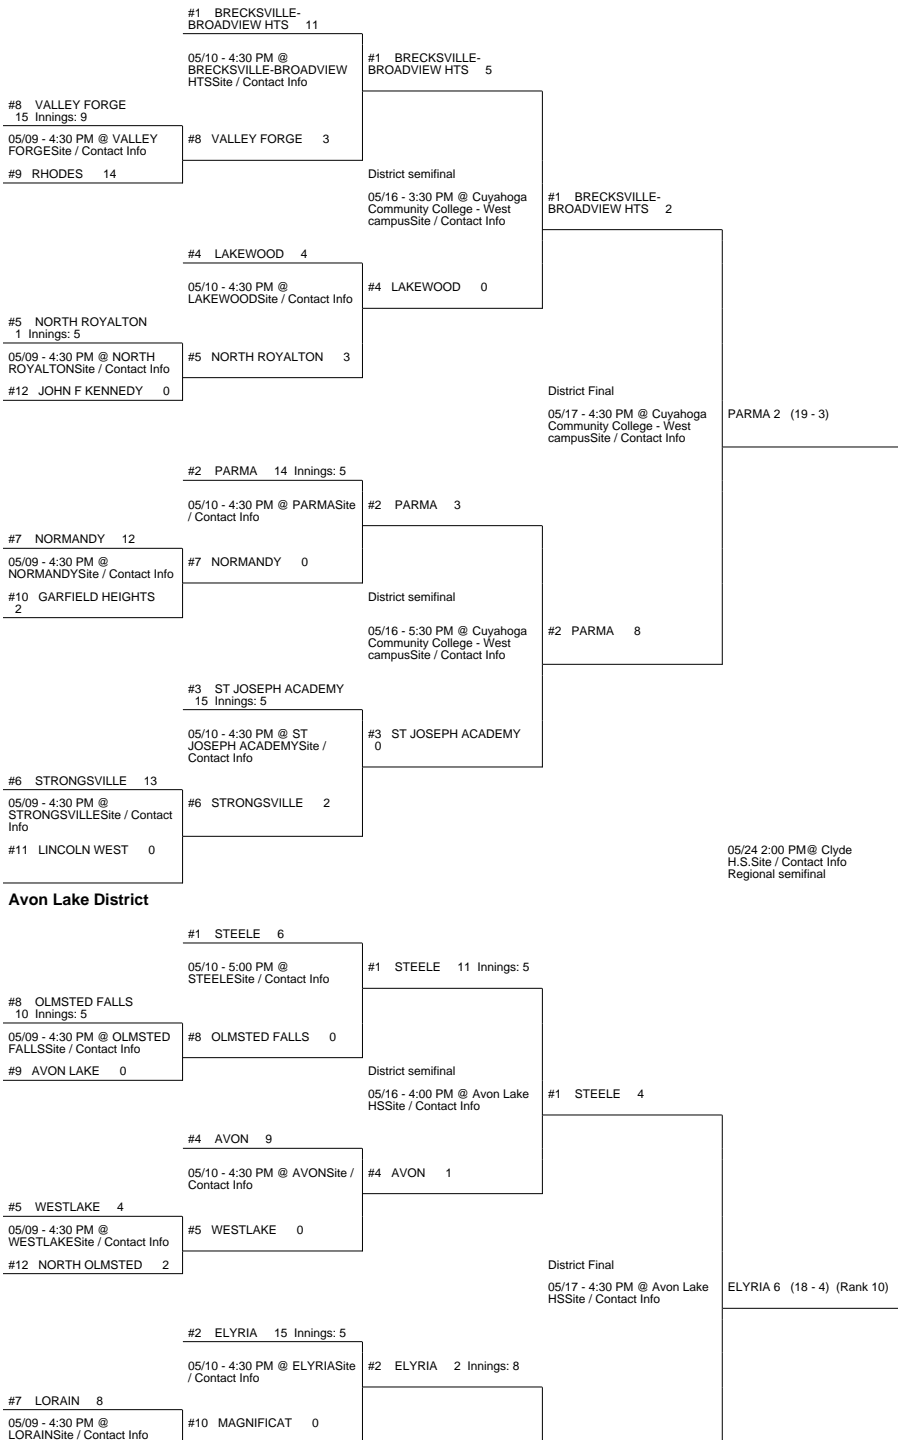

2017 OHSAA Girls Fast-Pitch Softball Tournament - Division I, Region 2 - Clyde

Parma District

Maumee District

Avon Lake District

Bowling Green District

2017 OHSAA Girls Fast-Pitch Softball Tournament - Division I, Region 2 - Clyde