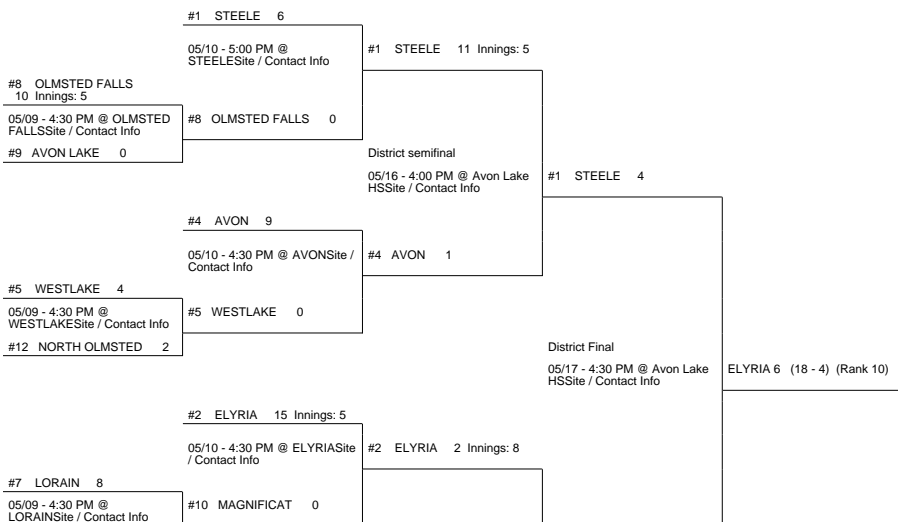

2017 OHSAA Girls Fast-Pitch Softball Tournament - Division I, Region 2 - Clyde

Parma District

Maumee District

Avon Lake District

Bowling Green District

2017 OHSAA Girls Fast-Pitch Softball Tournament - Division I, Region 2 - Clyde