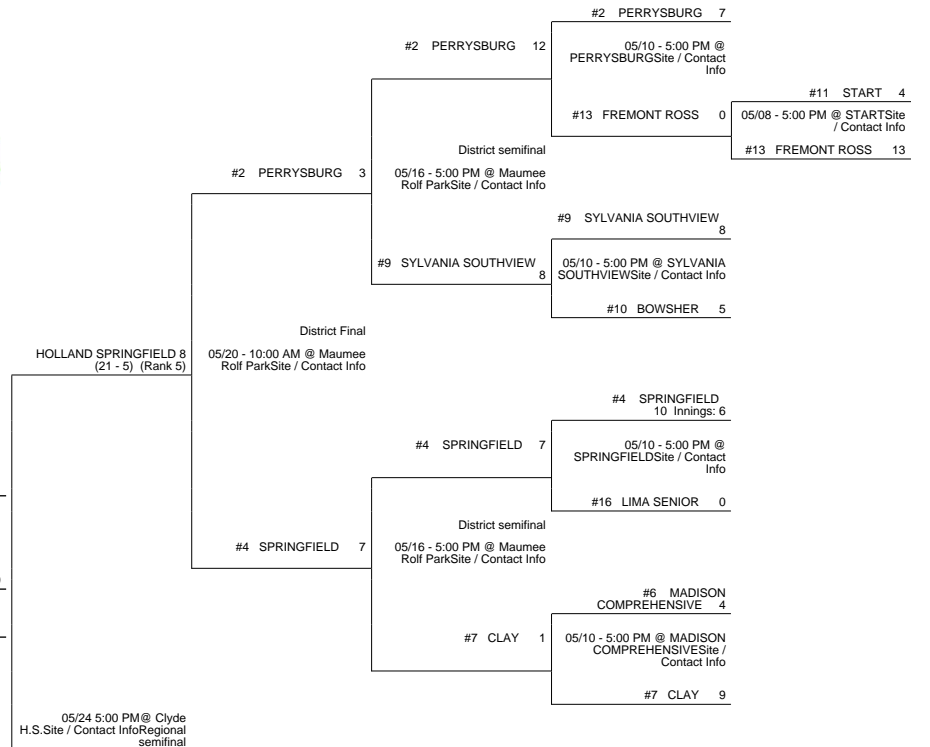

2017 OHSAA Girls Fast-Pitch Softball Tournament - Division I, Region 2 - Clyde

Parma District

Maumee District

Avon Lake District

Bowling Green District

2017 OHSAA Girls Fast-Pitch Softball Tournament - Division I, Region 2 - Clyde