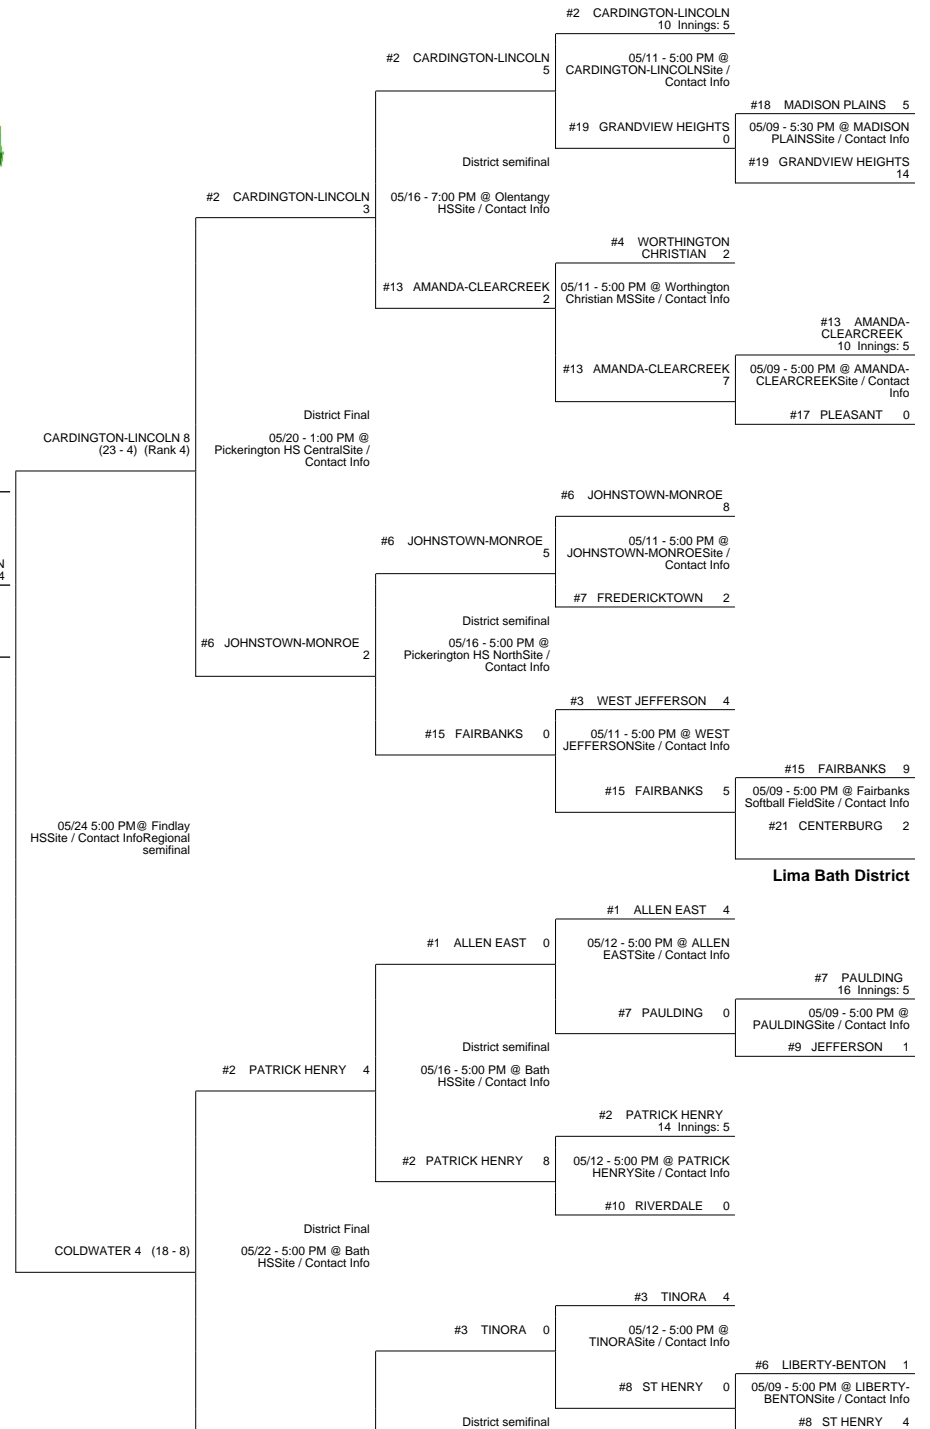

2017 OHSAA Girls Fast-Pitch Softball Tournament - Division III, Region 10 - Findlay

Maumee District

Pickerington 1 District

Lexington District

Lima Bath District

2017 OHSAA Girls Fast-Pitch Softball Tournament - Division III, Region 10 - Findlay

05/12 - 5:00 PM @
CRESTVIEWSite / Contact Info

#6 WILLARD 0

#6 WILLARD 3

#4 COLDWATER 5

05/17 - 5:00 PM @ Bath
HSSite / Contact Info

#4 COLDWATER 2

#4 COLDWATER 7

05/12 - 5:00 PM @
COLDWATERSite / Contact
Info

#5 BLUFFTON 5