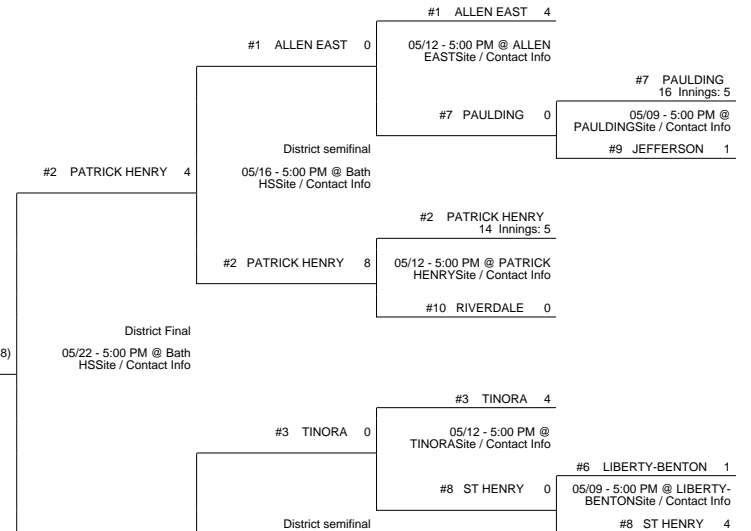

2017 OHSAA Girls Fast-Pitch Softball Tournament - Division III, Region 10 - Findlay

Maumee District

Pickerington 1 District

Lexington District

Lima Bath District

2017 OHSAA Girls Fast-Pitch Softball Tournament - Division III, Region 10 - Findlay

05/12 - 5:00 PM @
CRESTVIEWSite / Contact Info

#6 WILLARD 0

#6 WILLARD 3

#4 COLDWATER 5

05/17 - 5:00 PM @ Bath
HSSite / Contact Info

#4 COLDWATER 2

#4 COLDWATER 7

05/12 - 5:00 PM @
COLDWATERSite / Contact
Info

#5 BLUFFTON 5