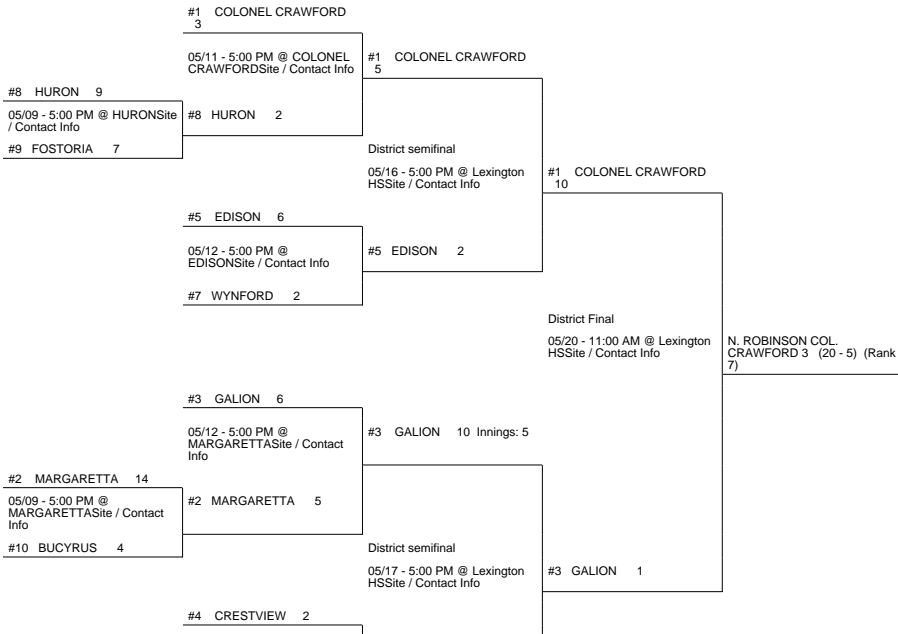

2017 OHSAA Girls Fast-Pitch Softball Tournament - Division III, Region 10 - Findlay

Maumee District

Pickerington 1 District

Lexington District

Lima Bath District

2017 OHSAA Girls Fast-Pitch Softball Tournament - Division III, Region 10 - Findlay

05/12 - 5:00 PM @
CRESTVIEWSite / Contact Info

#6 WILLARD 0

#6 WILLARD 3

#4 COLDWATER 5

05/17 - 5:00 PM @ Bath
HSSite / Contact Info

#4 COLDWATER 2

#4 COLDWATER 7

05/12 - 5:00 PM @
COLDWATERSite / Contact
Info

#5 BLUFFTON 5