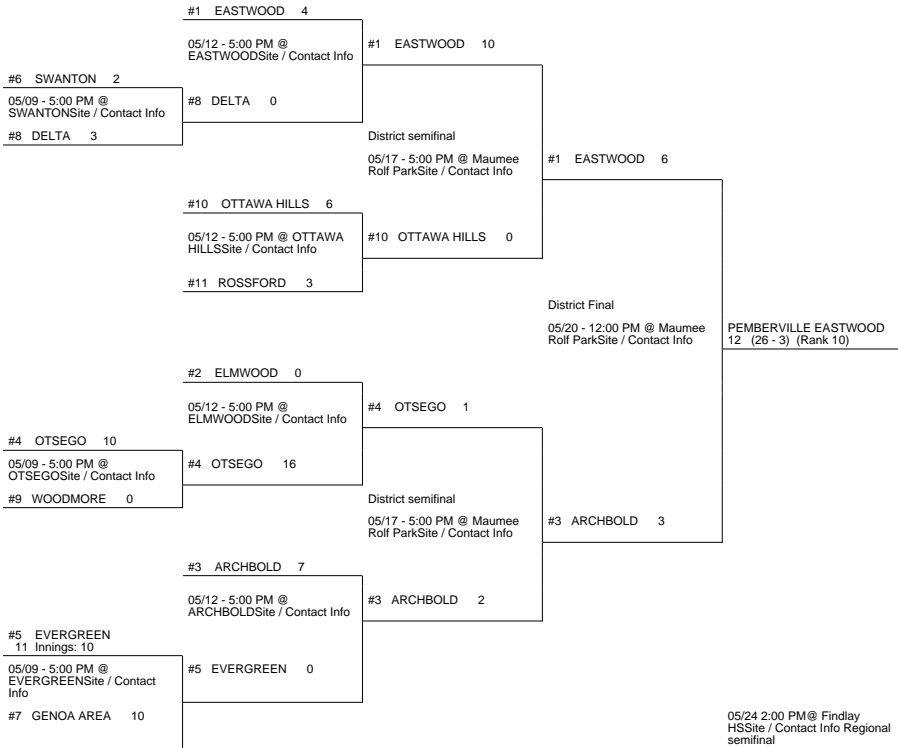

2017 OHSAA Girls Fast-Pitch Softball Tournament - Division III, Region 10 - Findlay

Maumee District

Pickerington 1 District

Lexington District

Lima Bath District

2017 OHSAA Girls Fast-Pitch Softball Tournament - Division III, Region 10 - Findlay

05/12 - 5:00 PM @
CRESTVIEWSite / Contact Info

#6 WILLARD 0

#6 WILLARD 3

#4 COLDWATER 5

05/17 - 5:00 PM @ Bath
HSSite / Contact Info

#4 COLDWATER 2

#4 COLDWATER 7

05/12 - 5:00 PM @
COLDWATERSite / Contact
Info

#5 BLUFFTON 5