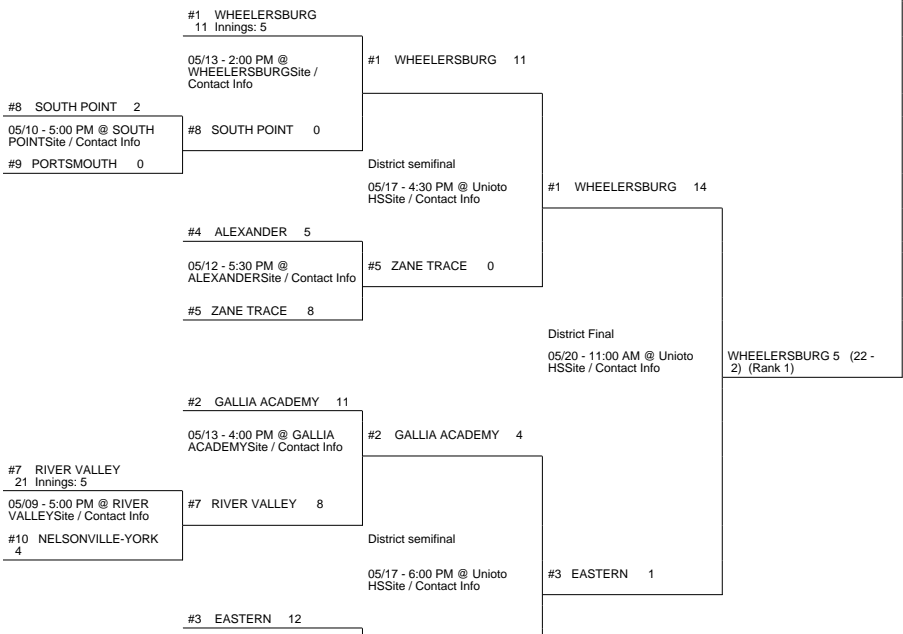

2017 OHSAA Girls Fast-Pitch Softball Tournament - Division III, Region 11 - Lancaster

Chillicothe 3 District

Chillicothe 1 District

Cambridge District

Chillicothe 2 District

2017 OHSAA Girls Fast-Pitch Softball Tournament - Division III, Region 11 - Lancaster

05/12 - 5:00 PM @ EASTERN
 EASTERN Site / Contact Info

#3 EASTERN 8

#6 NORTHWEST 7