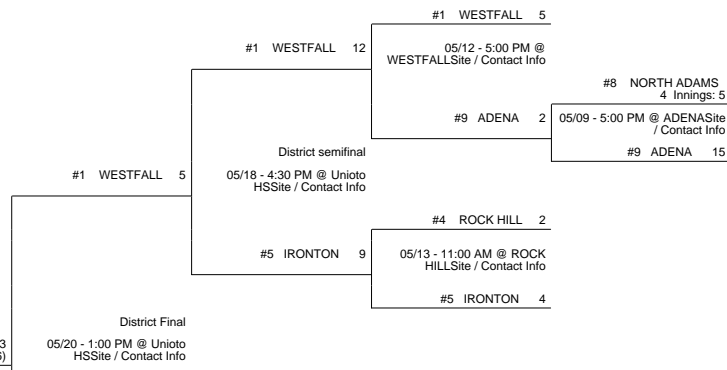

2017 OHSAA Girls Fast-Pitch Softball Tournament - Division III, Region 11 - Lancaster

Chillicothe 3 District

Chillicothe 1 District

Cambridge District

Chillicothe 2 District

2017 OHSAA Girls Fast-Pitch Softball Tournament - Division III, Region 11 - Lancaster

05/12 - 5:00 PM @ EASTERN
 EASTERN Site / Contact Info

#3 EASTERN 8

#6 NORTHWEST 7