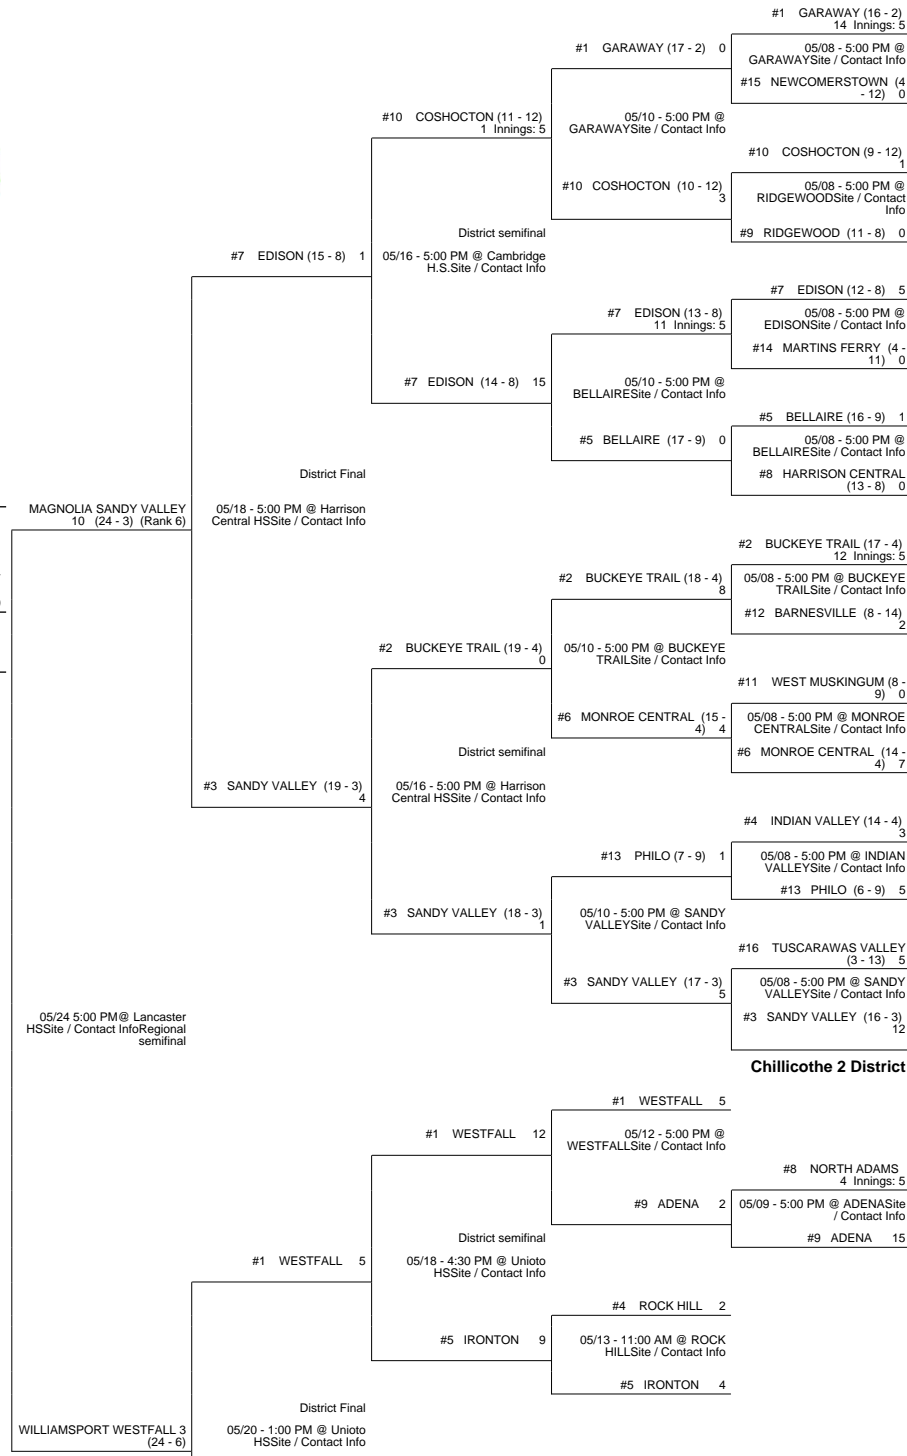

2017 OHSAA Girls Fast-Pitch Softball Tournament - Division III, Region 11 - Lancaster

Chillicothe 3 District

Chillicothe 1 District

Cambridge District

Chillicothe 2 District

2017 OHSAA Girls Fast-Pitch Softball Tournament - Division III, Region 11 - Lancaster

05/12 - 5:00 PM @ EASTERN
 EASTERN Site / Contact Info

#3 EASTERN 8

#6 NORTHWEST 7