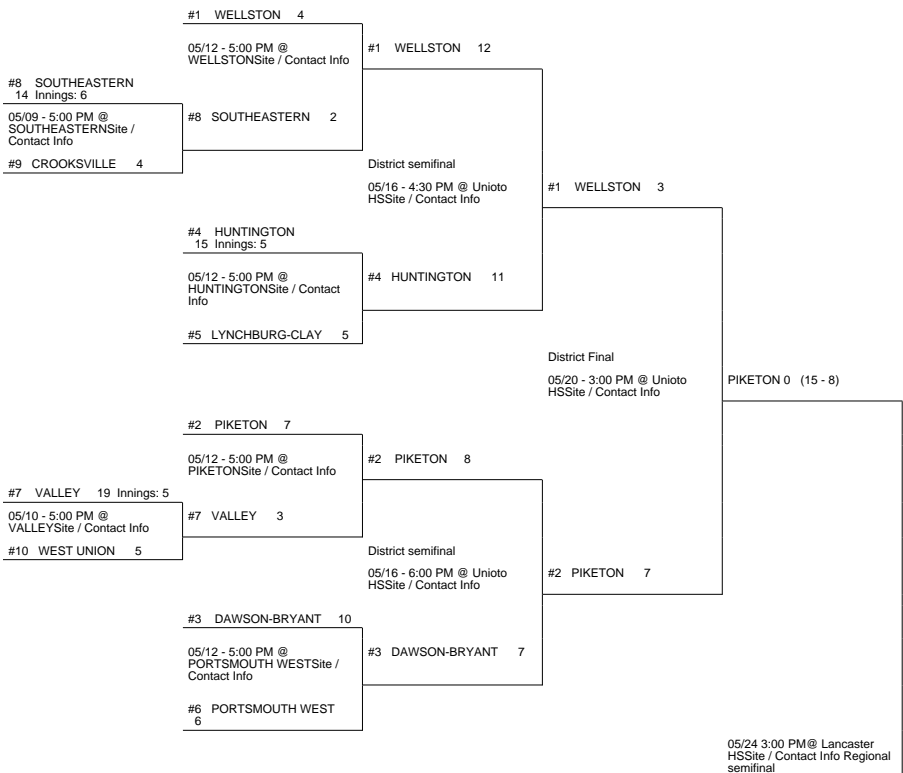

2017 OHSAA Girls Fast-Pitch Softball Tournament - Division III, Region 11 - Lancaster

Chillicothe 3 District

Chillicothe 1 District

Cambridge District

Chillicothe 2 District

2017 OHSAA Girls Fast-Pitch Softball Tournament - Division III, Region 11 - Lancaster

05/12 - 5:00 PM @ EASTERN
 EASTERN Site / Contact Info

#3 EASTERN 8

#6 NORTHWEST 7