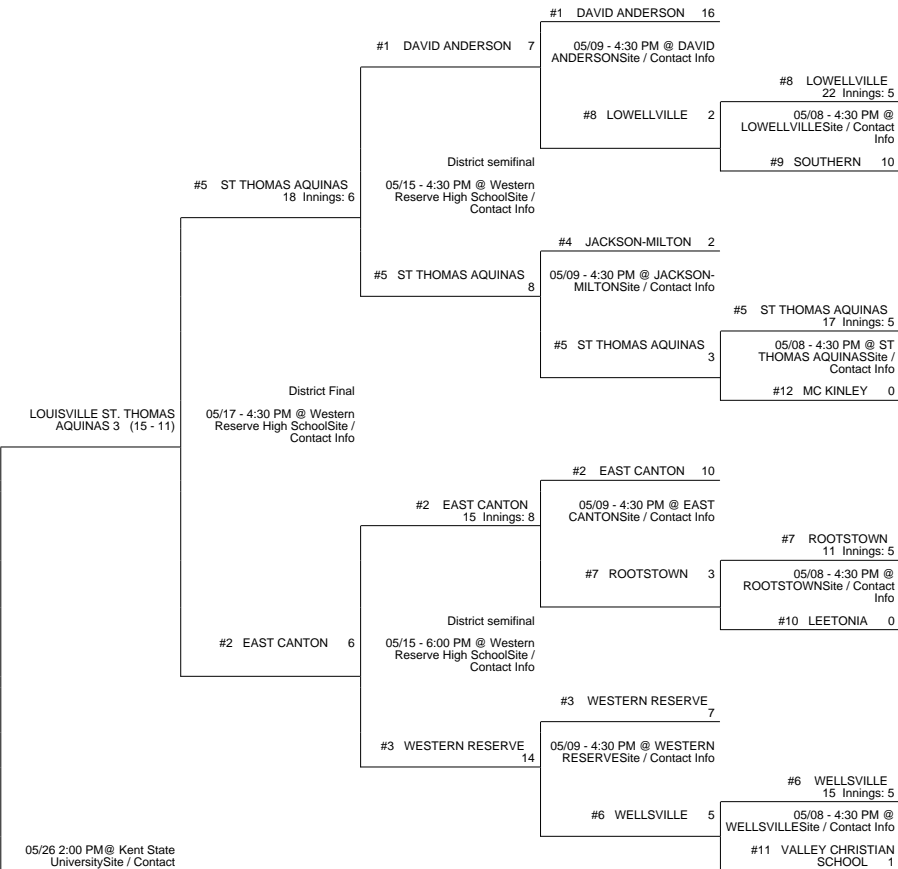

2017 OHSAA Girls Fast-Pitch Softball Tournament - Division IV, Region 13- Kent

Shelby District

Berlin Center Reserve

Copley District

Warren District

2017 OHSAA Girls Fast-Pitch Softball Tournament - Division IV, Region 13- Kent