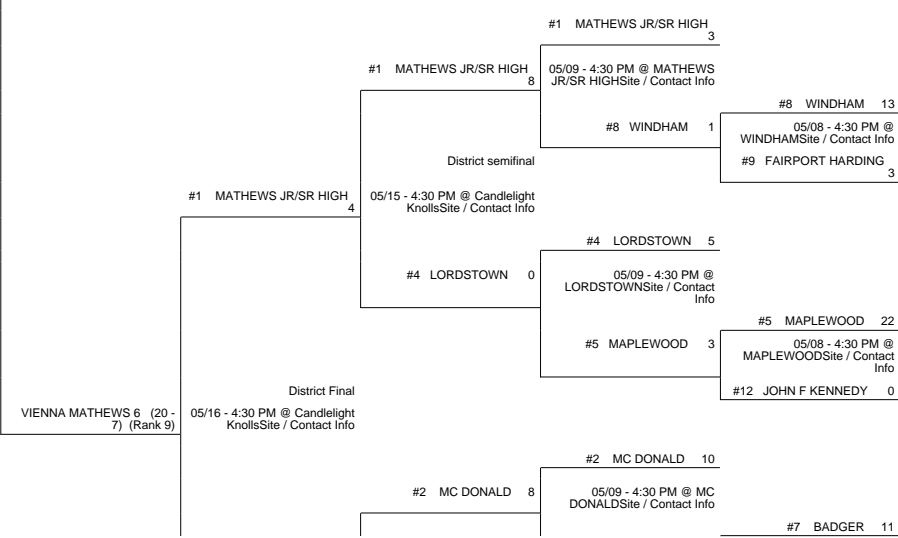

2017 OHSAA Girls Fast-Pitch Softball Tournament - Division IV, Region 13- Kent

Shelby District

Berlin Center Reserve

Copley District

Warren District

2017 OHSAA Girls Fast-Pitch Softball Tournament - Division IV, Region 13- Kent