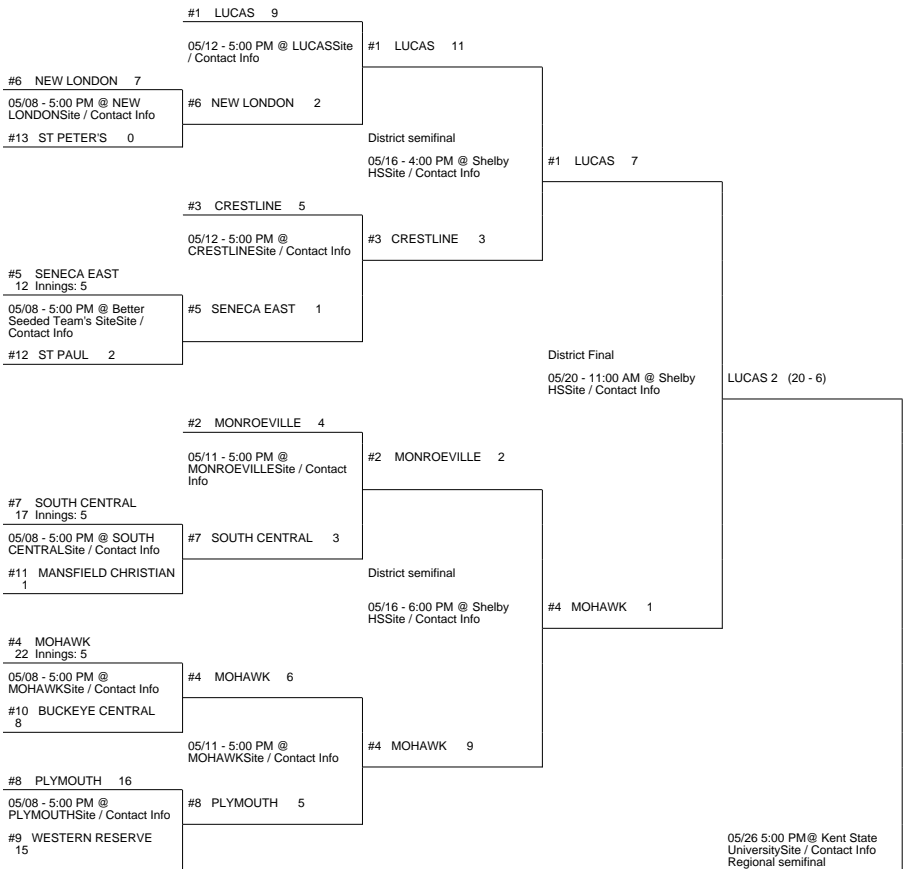

2017 OHSAA Girls Fast-Pitch Softball Tournament - Division IV, Region 13- Kent

Shelby District

Berlin Center Reserve

Copley District

Warren District

2017 OHSAA Girls Fast-Pitch Softball Tournament - Division IV, Region 13- Kent