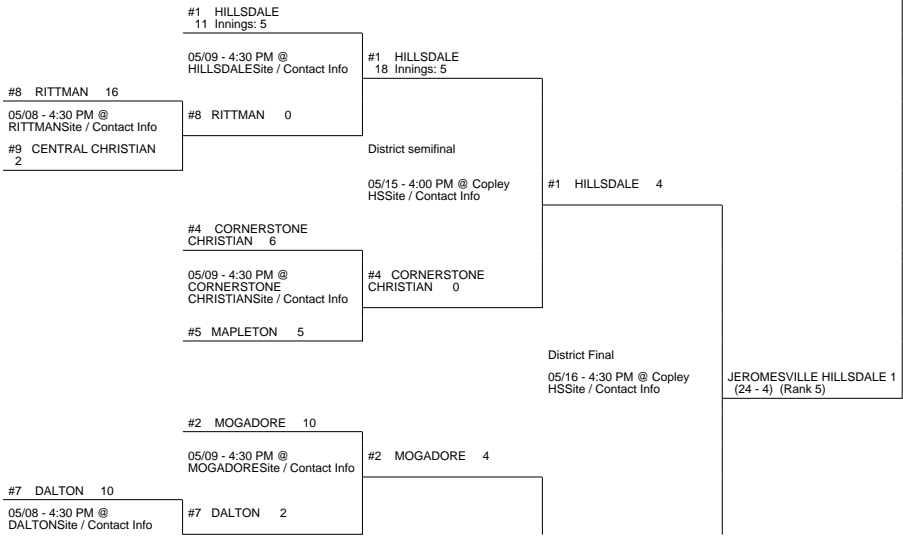

2017 OHSAA Girls Fast-Pitch Softball Tournament - Division IV, Region 13- Kent

Shelby District

Berlin Center Reserve

Copley District

Warren District

2017 OHSAA Girls Fast-Pitch Softball Tournament - Division IV, Region 13- Kent