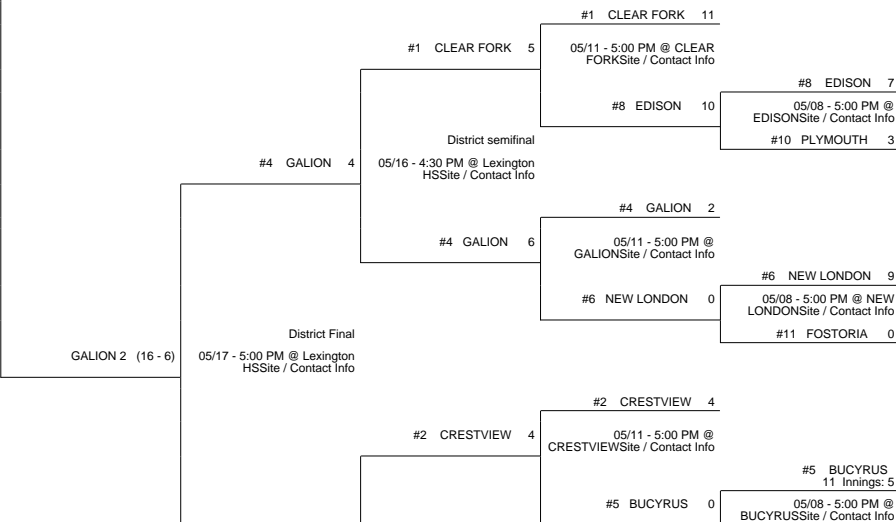

2018 OHSAA Girls Fast-Pitch Softball Tournament - Division III, Region 10- Findlay

Maumee Rolf Park District

Lima District

Pickerington 1 District

Lexington District

2018 OHSAA Girls Fast-Pitch Softball Tournament - Division III, Region 10- Findlay