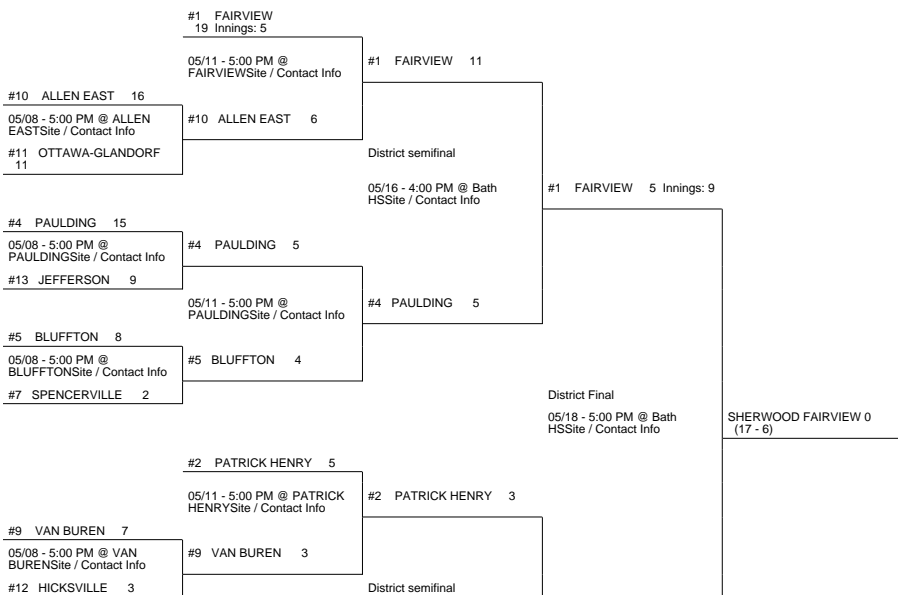

2018 OHSAA Girls Fast-Pitch Softball Tournament - Division III, Region 10- Findlay

Maumee Rolf Park District

Pickerington 1 District

Lima District

Lexington District

2018 OHSAA Girls Fast-Pitch Softball Tournament - Division III, Region 10- Findlay