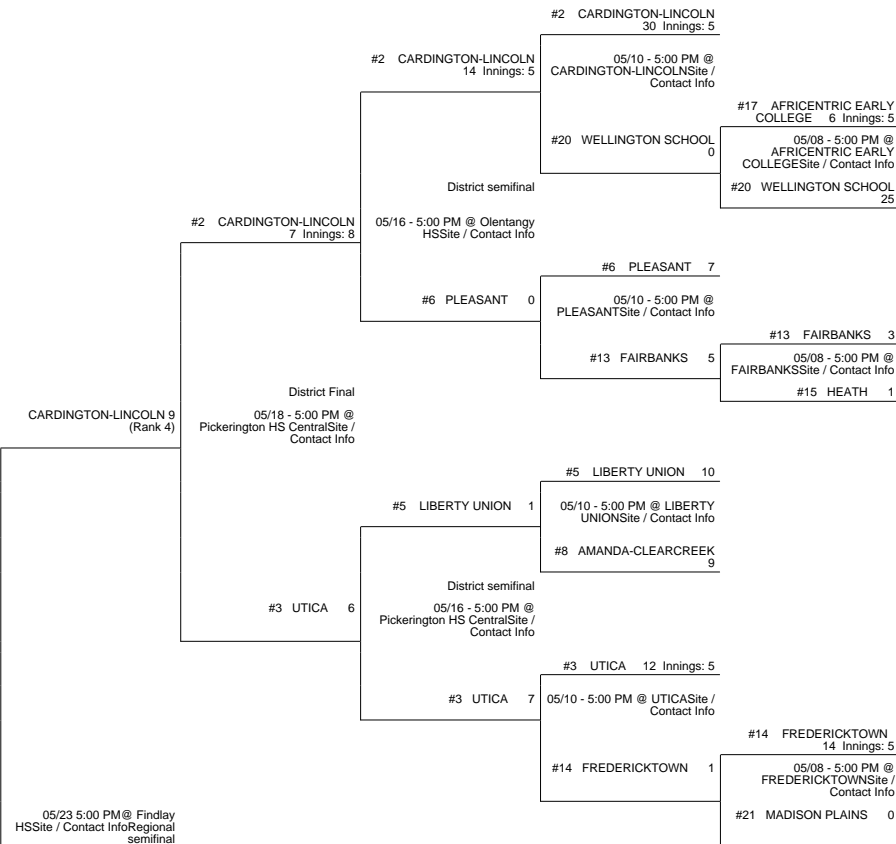

2018 OHSAA Girls Fast-Pitch Softball Tournament - Division III, Region 10- Findlay

Maumee Rolf Park District

Pickerington 1 District

Lima District

Lexington District

2018 OHSAA Girls Fast-Pitch Softball Tournament - Division III, Region 10- Findlay