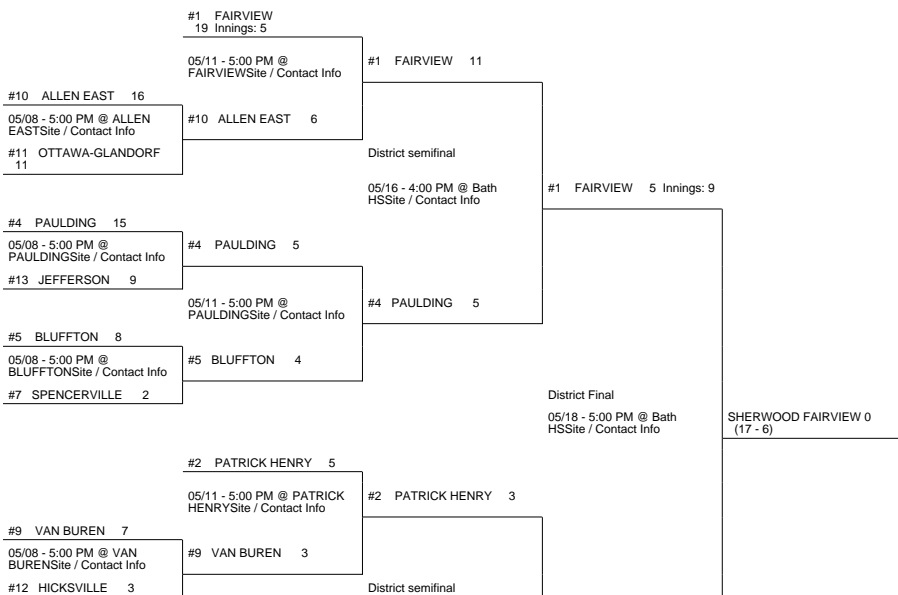

2018 OHSAA Girls Fast-Pitch Softball Tournament - Division III, Region 10- Findlay

Maumee Rolf Park District

Lima District

Pickerington 1 District

Lexington District

2018 OHSAA Girls Fast-Pitch Softball Tournament - Division III, Region 10- Findlay