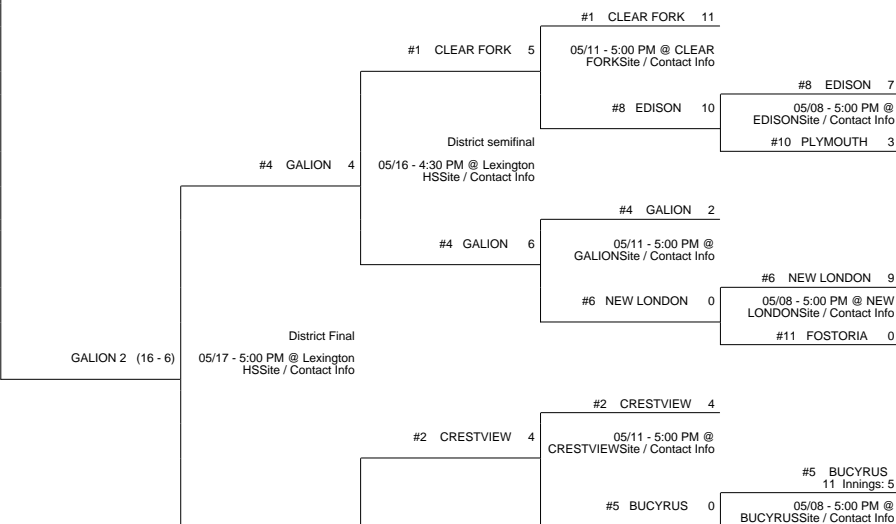

2018 OHSAA Girls Fast-Pitch Softball Tournament - Division III, Region 10- Findlay

Maumee Rolf Park District

Pickerington 1 District

Lima District

Lexington District

2018 OHSAA Girls Fast-Pitch Softball Tournament - Division III, Region 10- Findlay