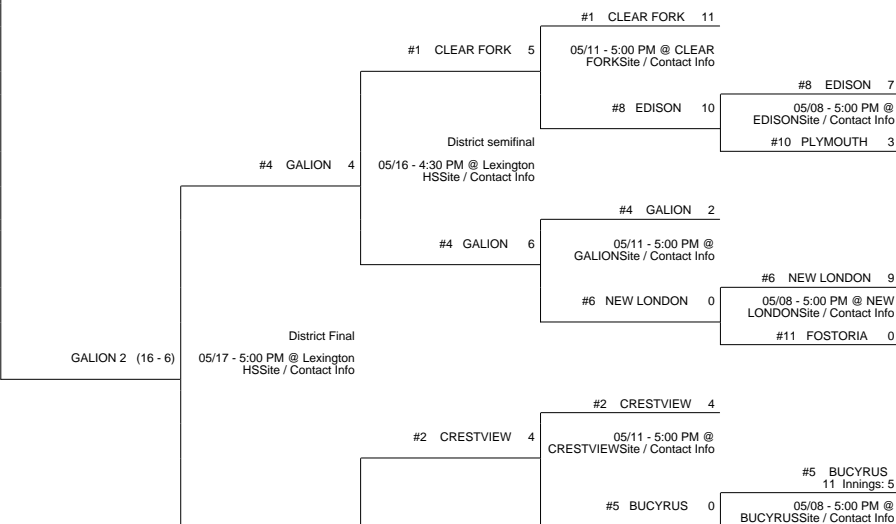

2018 OHSAA Girls Fast-Pitch Softball Tournament - Division III, Region 10- Findlay

Maumee Rolf Park District

Lima District

Pickerington 1 District

Lexington District

2018 OHSAA Girls Fast-Pitch Softball Tournament - Division III, Region 10- Findlay