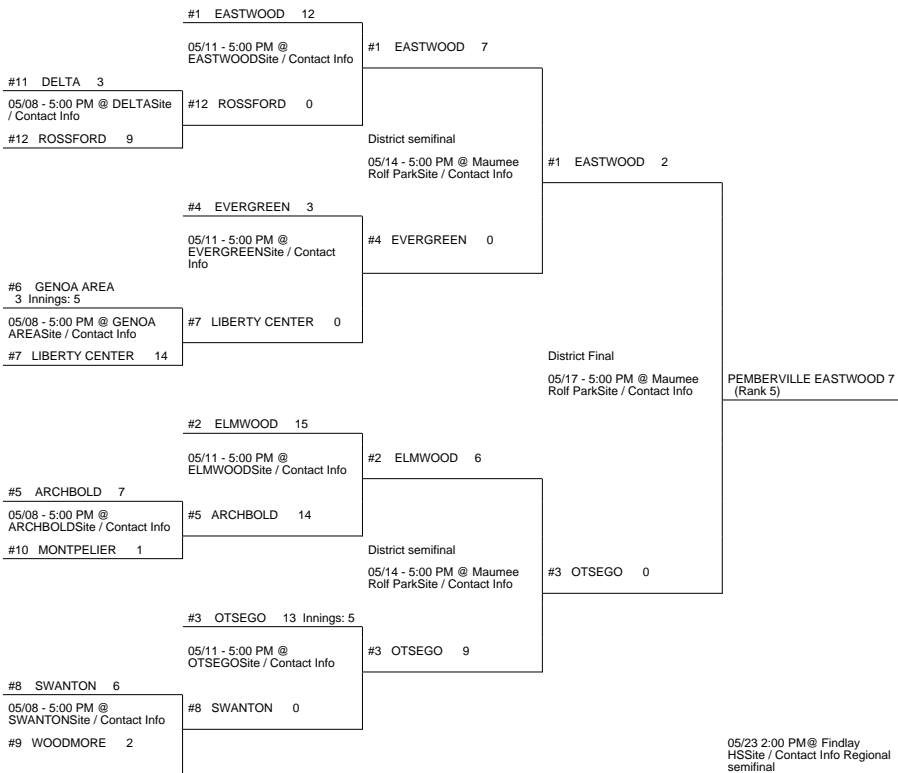

2018 OHSAA Girls Fast-Pitch Softball Tournament - Division III, Region 10- Findlay

Maumee Rolf Park District

Lima District

Pickerington 1 District

Lexington District

2018 OHSAA Girls Fast-Pitch Softball Tournament - Division III, Region 10- Findlay