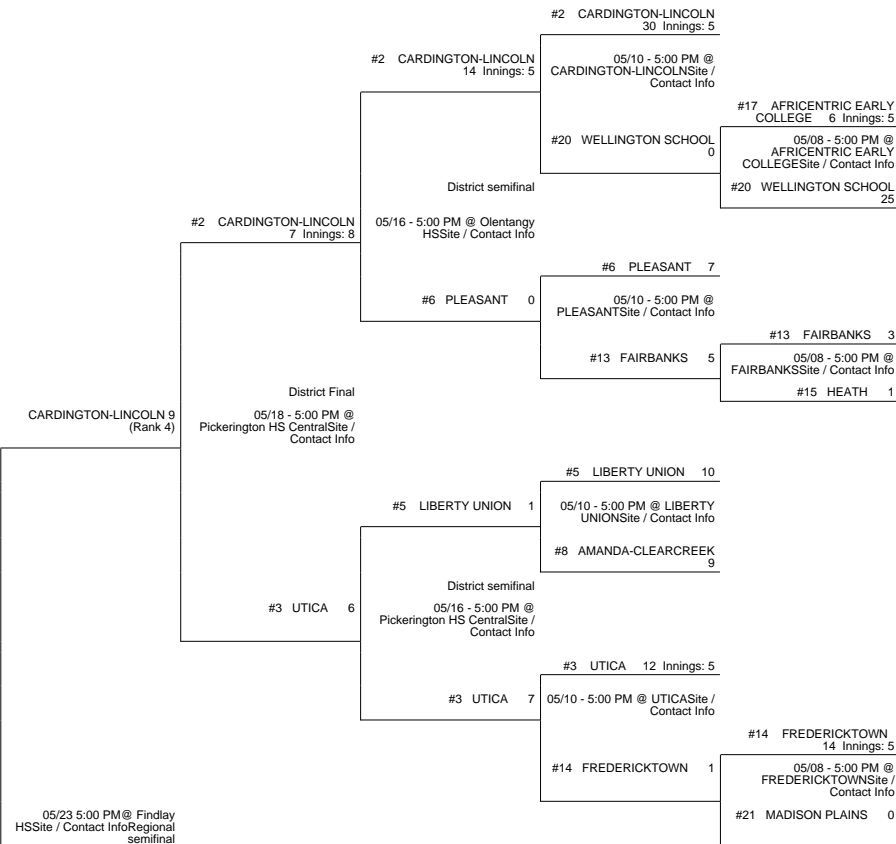

2018 OHSAA Girls Fast-Pitch Softball Tournament - Division III, Region 10- Findlay

Maumee Rolf Park District

Lima District

Pickerington 1 District

Lexington District

2018 OHSAA Girls Fast-Pitch Softball Tournament - Division III, Region 10- Findlay