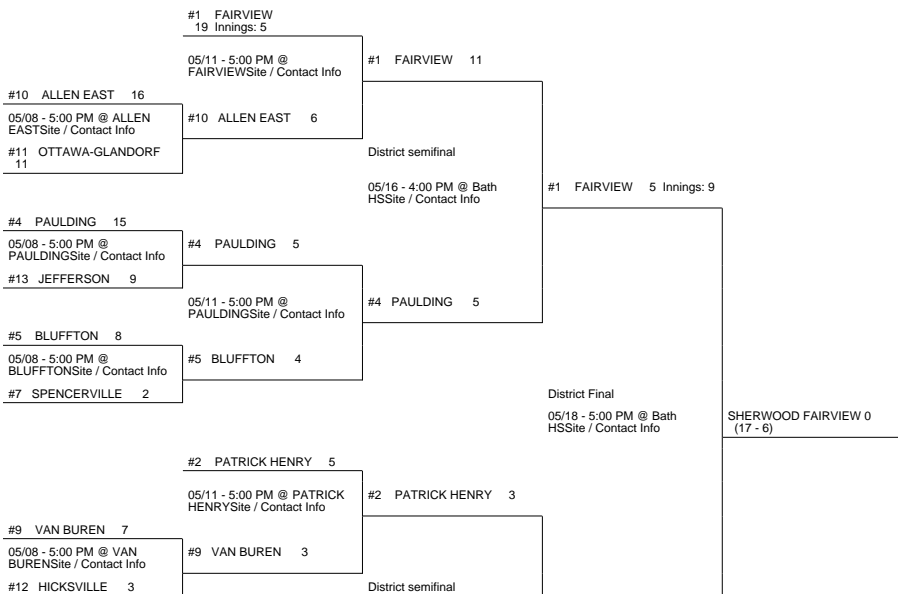

2018 OHSAA Girls Fast-Pitch Softball Tournament - Division III, Region 10- Findlay

Maumee Rolf Park District

Lima District

Pickerington 1 District

Lexington District

2018 OHSAA Girls Fast-Pitch Softball Tournament - Division III, Region 10- Findlay