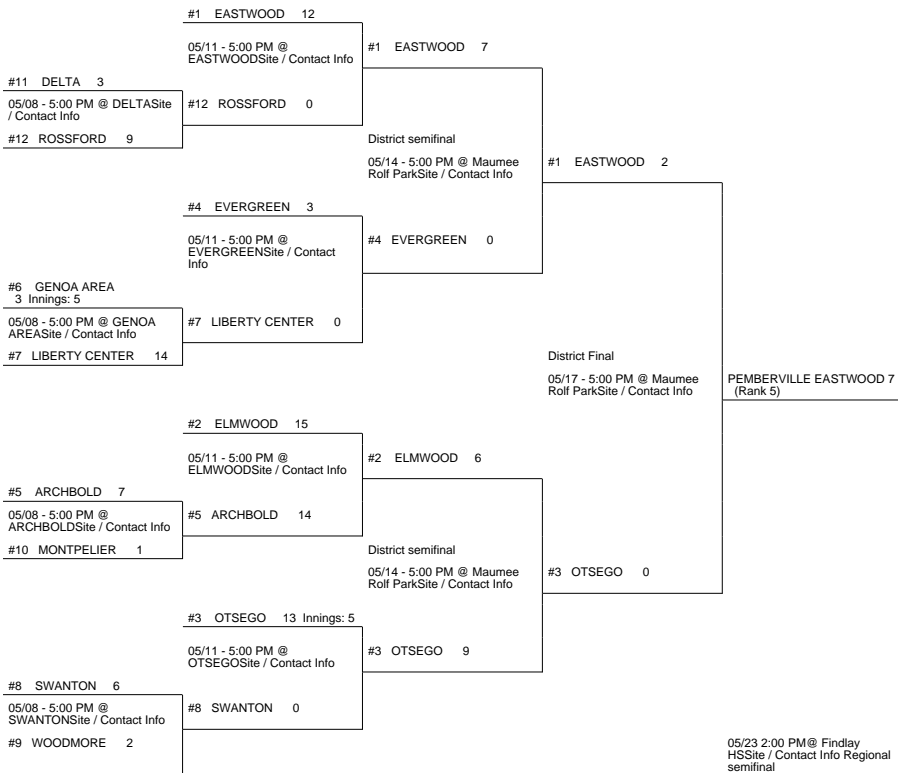

2018 OHSAA Girls Fast-Pitch Softball Tournament - Division III, Region 10- Findlay

Maumee Rolf Park District

Pickerington 1 District

Lima District

Lexington District

2018 OHSAA Girls Fast-Pitch Softball Tournament - Division III, Region 10- Findlay