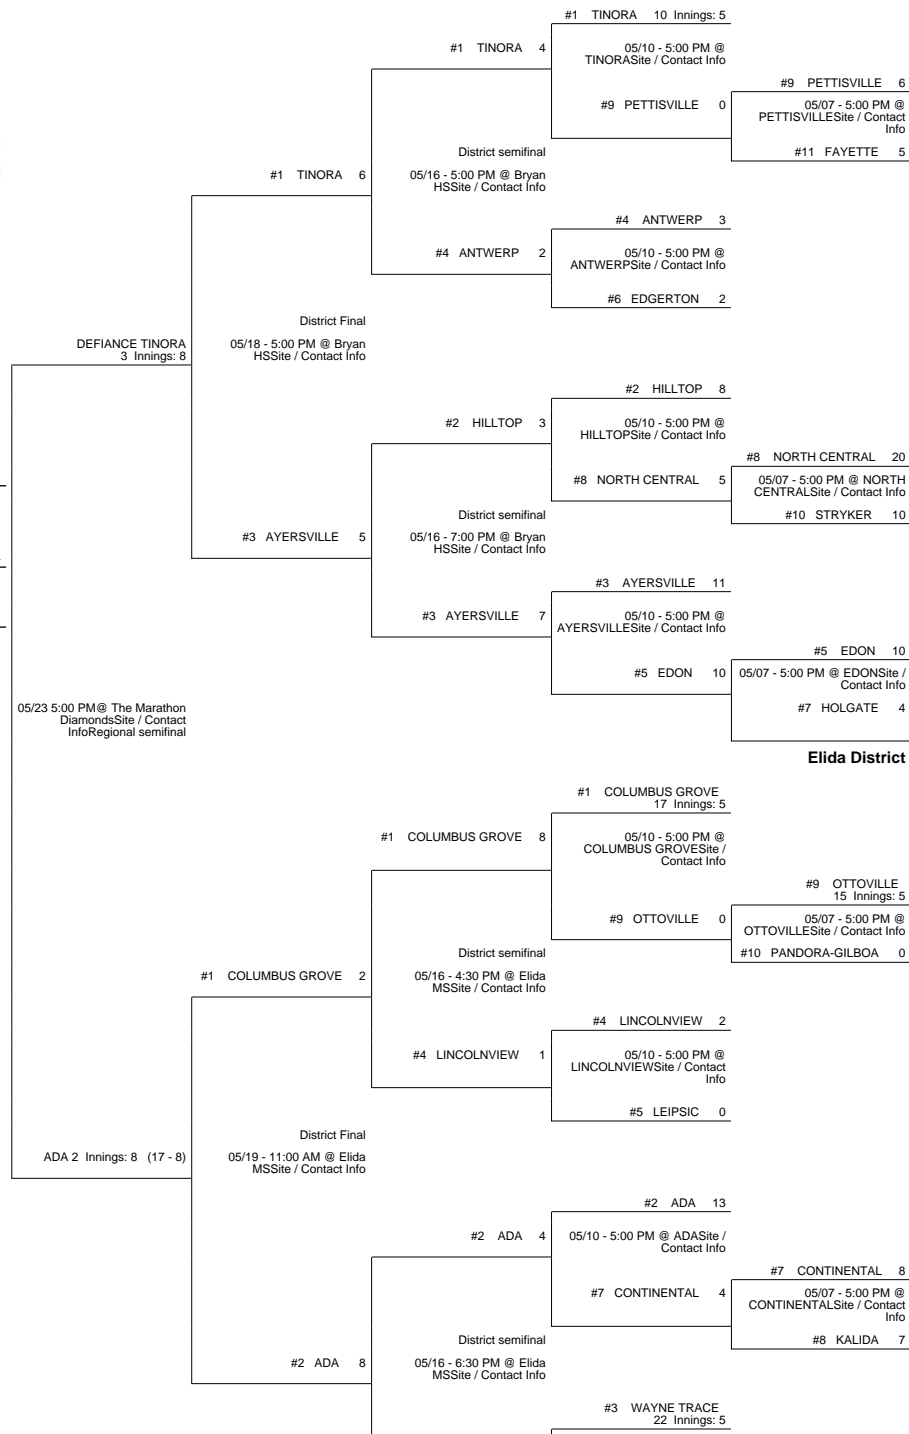

2018 OHSAA Girls Fast-Pitch Softball Tournament - Division IV, Region 14- Findlay

Oak Harbor District

Bryan District

Elida District

2018 OHSAA Girls Fast-Pitch Softball Tournament - Division IV, Region 14- Findlay

#11 RIVERDALE 0

District semifinal
 05/16 - 6:30 PM @ Marathon
 Diamonds at The CubeSite /
 Contact Info

#3 NORTH BALTIMORE 9

#3 NORTH BALTIMORE
 4 Innings: 8

05/10 - 5:00 PM @ NORTH
 BALTIMORESite / Contact Info

#3 NORTH BALTIMORE 2

#5 ARLINGTON
 13 Innings: 5

05/07 - 4:00 PM @
 ARLINGTONSite / Contact Info

#5 ARLINGTON 3

#9 CORY-RAWSON 1

#3 WAYNE TRACE 2

05/10 - 5:00 PM @ WAYNE
 TRACESite / Contact Info

#6 MILLER CITY 1