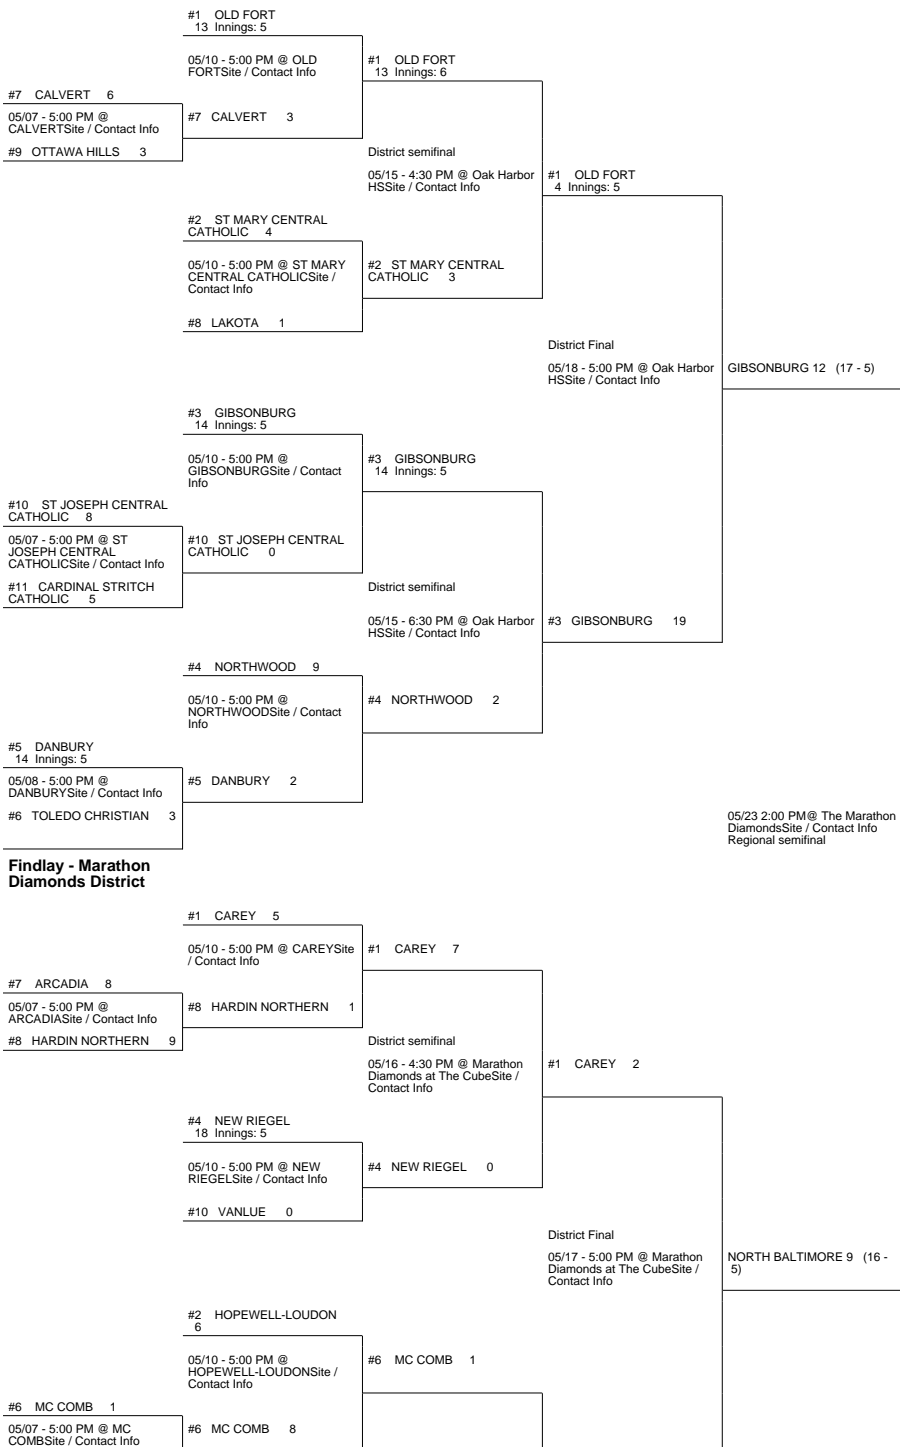

2018 OHSAA Girls Fast-Pitch Softball Tournament - Division IV, Region 14- Findlay

Oak Harbor District

Bryan District

Elida District

2018 OHSAA Girls Fast-Pitch Softball Tournament - Division IV, Region 14- Findlay

#11 RIVERDALE 0

District semifinal
 05/16 - 6:30 PM @ Marathon
 Diamonds at The CubeSite /
 Contact Info

#3 NORTH BALTIMORE 9

#3 NORTH BALTIMORE
 4 Innings: 8

05/10 - 5:00 PM @ NORTH
 BALTIMORESite / Contact Info

#3 NORTH BALTIMORE 2

#5 ARLINGTON
 13 Innings: 5

05/07 - 4:00 PM @
 ARLINGTONSite / Contact Info

#5 ARLINGTON 3

#9 CORY-RAWSON 1

#3 WAYNE TRACE 2

05/10 - 5:00 PM @ WAYNE
 TRACESite / Contact Info

#6 MILLER CITY 1