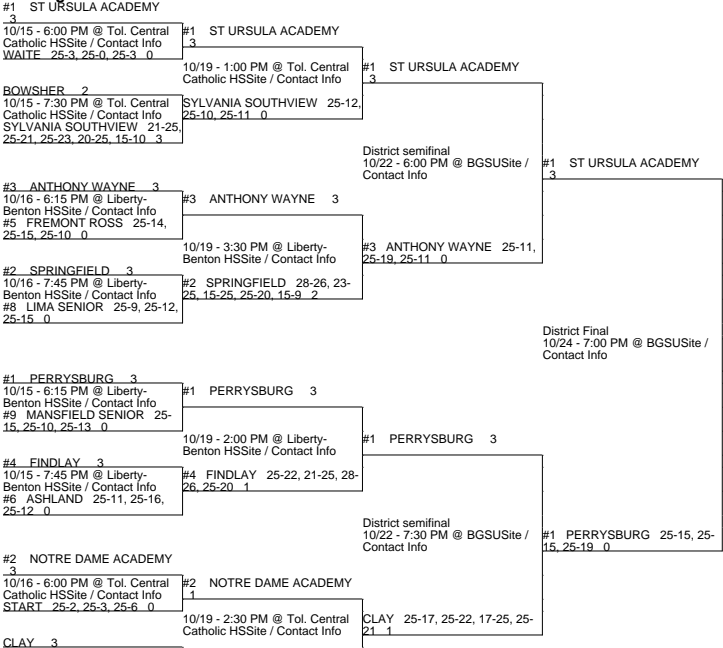

2013 OHSAA Girls Volleyball Tournament - Division I, Region 2 - Broadview Heights

Solon District

Bowling Green District

Strongsville District

Midview District

2013 OHSAA Girls Volleyball Tournament - Division I, Region 2 - Broadview Heights

10/16 - 7:30 PM @ Tol. Central Catholic HSSite / Contact Info WHITMER 25-20, 25-18, 25-15 0	CLAY 26-24, 25-23, 20-25, 25-13 3
---	-----------------------------------

#6 NORTH OLMSTED 25-11, 25-17, 18-25, 25-19 1	#6 NORTH OLMSTED 3	10/17 - 7:30 PM @ Midview HSSite / Contact Info
#7 MIDVIEW 25-23, 22-25, 22-25, 25-17, 15-10 2	#5 AVON 1	10/14 - 7:30 PM @ Midview HSSite / Contact Info
		#7 MIDVIEW 18-25, 25-21, 25-21, 25-22 3