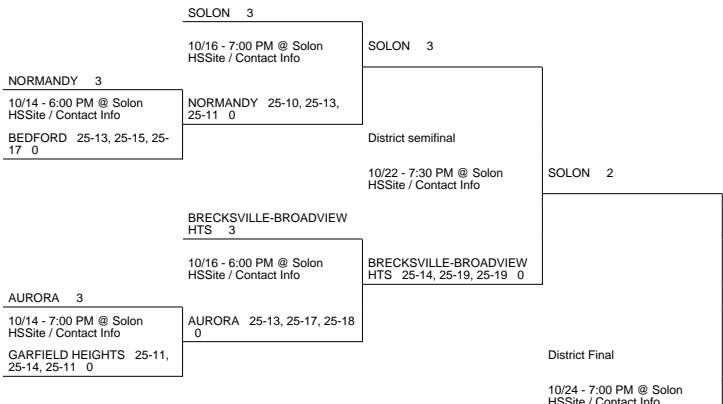

2013 OHSAA Girls Volleyball Tournament - Division I, Region 2 - Broadview Heights

Solon District

Bowling Green District

Strongsville District

Midview District

2013 OHSAA Girls Volleyball Tournament - Division I, Region 2 - Broadview Heights

10/16 - 7:30 PM @ Tol. Central Catholic HSSite / Contact Info WHITMER 25-20, 25-18, 25-15 0	CLAY 26-24, 25-23, 20-25, 25-13 3
---	-----------------------------------

#6 NORTH OLMSTED 25-11, 25-17, 18-25, 25-19 1	#6 NORTH OLMSTED 3	10/17 - 7:30 PM @ Midview HSSite / Contact Info
#7 MIDVIEW 25-23, 22-25, 22-25, 25-17, 15-10 2	#5 AVON 1	10/14 - 7:30 PM @ Midview HSSite / Contact Info
		#7 MIDVIEW 18-25, 25-21, 25-21, 25-22 3