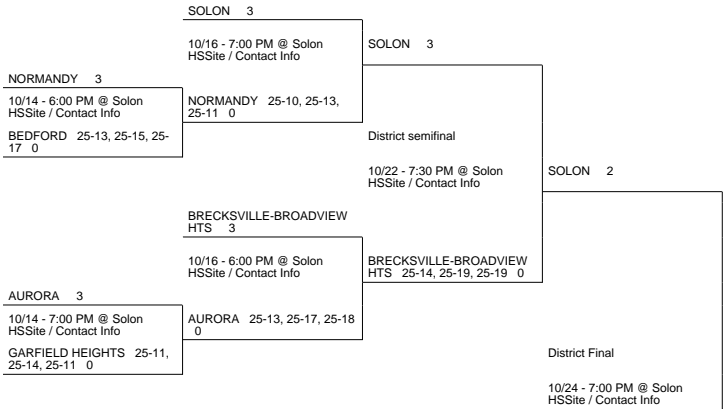

2013 OHSAA Girls Volleyball Tournament - Division I, Region 2 - Broadview Heights

Solon District

Bowling Green District

Strongsville District

Midview District

2013 OHSAA Girls Volleyball Tournament - Division I, Region 2 - Broadview Heights

10/16 - 7:30 PM @ Tol. Central Catholic HSSite / Contact Info WHITMER 25-20, 25-18, 25-15 0	CLAY 26-24, 25-23, 20-25, 25-13 3
---	-----------------------------------

#6 NORTH OLMSTED 25-11, 25-17, 18-25, 25-19 1	#6 NORTH OLMSTED 3	10/17 - 7:30 PM @ Midview HSSite / Contact Info
#7 MIDVIEW 25-23, 22-25, 22-25, 25-17, 15-10 2	#5 AVON 1	10/14 - 7:30 PM @ Midview HSSite / Contact Info
		#7 MIDVIEW 18-25, 25-21, 25-21, 25-22 3