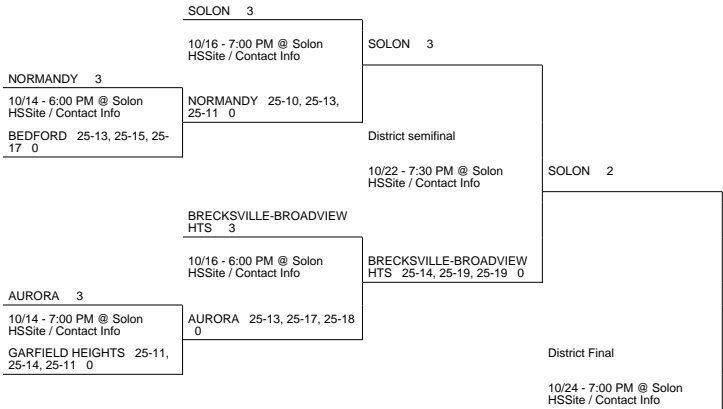

# 2013 OHSAA Girls Volleyball Tournament - Division I, Region 2 - Broadview Heights

## Solon District

## Bowling Green District