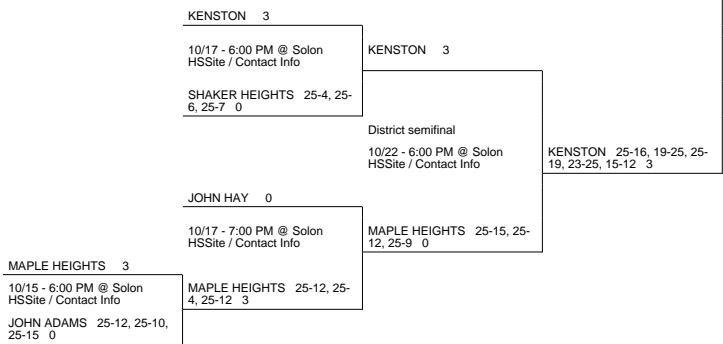

2013 OHSAA Girls Volleyball Tournament - Division I, Region 2 - Broadview Heights

Solon District

Bowling Green District

Strongsville District

Midview District

2013 OHSAA Girls Volleyball Tournament - Division I, Region 2 - Broadview Heights

10/16 - 7:30 PM @ Tol. Central Catholic HSSite / Contact Info WHITMER 25-20, 25-18, 25-15 0	CLAY 26-24, 25-23, 20-25, 25-13 3
---	-----------------------------------

#6 NORTH OLMSTED 25-11, 25-17, 18-25, 25-19 1	#6 NORTH OLMSTED 3	10/17 - 7:30 PM @ Midview HSSite / Contact Info
#7 MIDVIEW 25-23, 22-25, 22-25, 25-17, 15-10 2	#5 AVON 1	10/14 - 7:30 PM @ Midview HSSite / Contact Info
		#7 MIDVIEW 18-25, 25-21, 25-21, 25-22 3