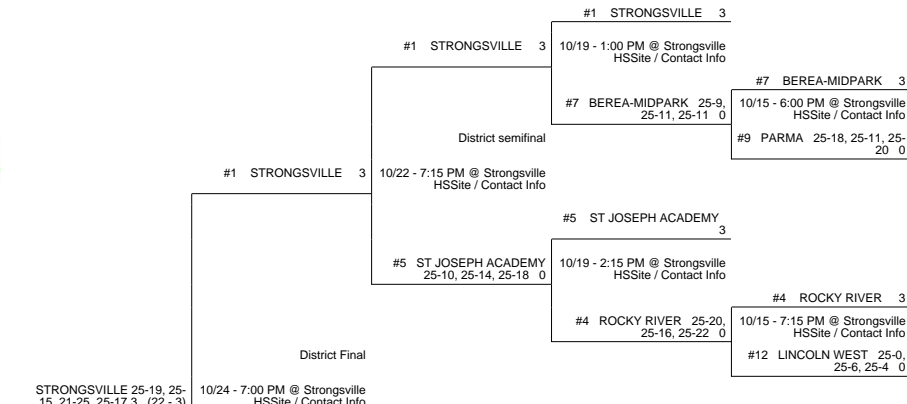

2013 OHSAA Girls Volleyball Tournament - Division I, Region 2 - Broadview Heights

Solon District

Bowling Green District

Strongsville District

Midview District

2013 OHSAA Girls Volleyball Tournament - Division I, Region 2 - Broadview Heights

10/16 - 7:30 PM @ Tol. Central Catholic HSSite / Contact Info WHITMER 25-20, 25-18, 25-15 0	CLAY 26-24, 25-23, 20-25, 25-13 3
---	-----------------------------------

#6 NORTH OLMSTED 25-11, 25-17, 18-25, 25-19 1	#6 NORTH OLMSTED 3	10/17 - 7:30 PM @ Midview HSSite / Contact Info
#7 MIDVIEW 25-23, 22-25, 22-25, 25-17, 15-10 2	#5 AVON 1	10/14 - 7:30 PM @ Midview HSSite / Contact Info
		#7 MIDVIEW 18-25, 25-21, 25-21, 25-22 3