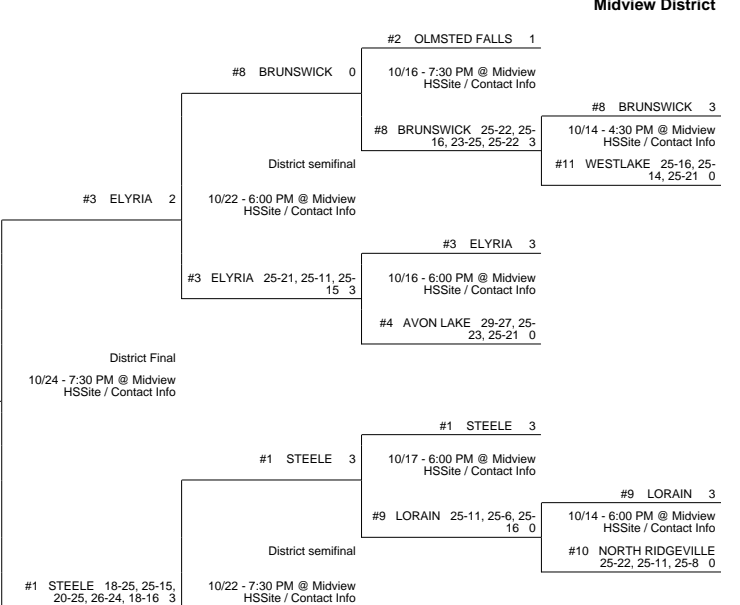

2013 OHSAA Girls Volleyball Tournament - Division I, Region 2 - Broadview Heights

Solon District

Bowling Green District

Strongsville District

Midview District

2013 OHSAA Girls Volleyball Tournament - Division I, Region 2 - Broadview Heights

10/16 - 7:30 PM @ Tol. Central Catholic HSSite / Contact Info WHITMER 25-20, 25-18, 25-15 0	CLAY 26-24, 25-23, 20-25, 25-13 3
---	-----------------------------------

#6 NORTH OLMSTED 25-11, 25-17, 18-25, 25-19 1	#6 NORTH OLMSTED 3	10/17 - 7:30 PM @ Midview HSSite / Contact Info
#7 MIDVIEW 25-23, 22-25, 22-25, 25-17, 15-10 2	#5 AVON 1	10/14 - 7:30 PM @ Midview HSSite / Contact Info
		#7 MIDVIEW 18-25, 25-21, 25-21, 25-22 3