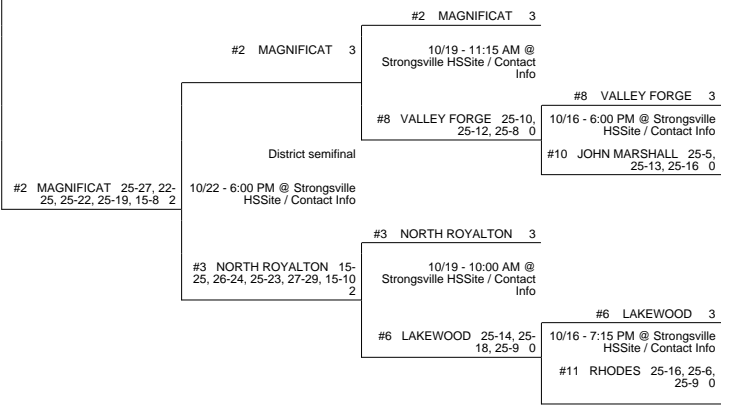

2013 OHSAA Girls Volleyball Tournament - Division I, Region 2 - Broadview Heights

Solon District

Bowling Green District

Strongsville District

Midview District

2013 OHSAA Girls Volleyball Tournament - Division I, Region 2 - Broadview Heights

10/16 - 7:30 PM @ Tol. Central Catholic HSSite / Contact Info WHITMER 25-20, 25-18, 25-15 0	CLAY 26-24, 25-23, 20-25, 25-13 3
---	-----------------------------------

#6 NORTH OLMSTED 25-11, 25-17, 18-25, 25-19 1	#6 NORTH OLMSTED 3	10/17 - 7:30 PM @ Midview HSSite / Contact Info
#7 MIDVIEW 25-23, 22-25, 22-25, 25-17, 15-10 2	#5 AVON 1	10/14 - 7:30 PM @ Midview HSSite / Contact Info
		#7 MIDVIEW 18-25, 25-21, 25-21, 25-22 3