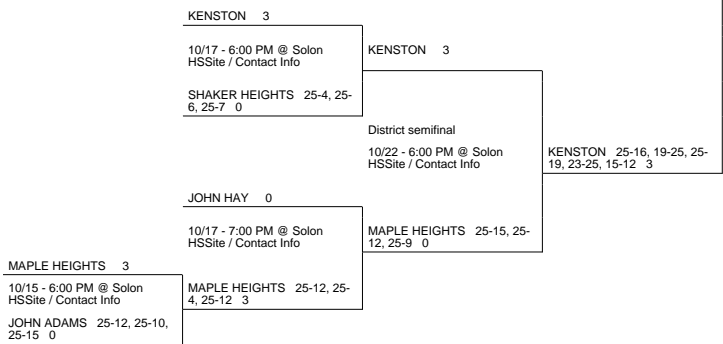

# 2013 OHSAA Girls Volleyball Tournament - Division I, Region 2 - Broadview Heights

## Solon District