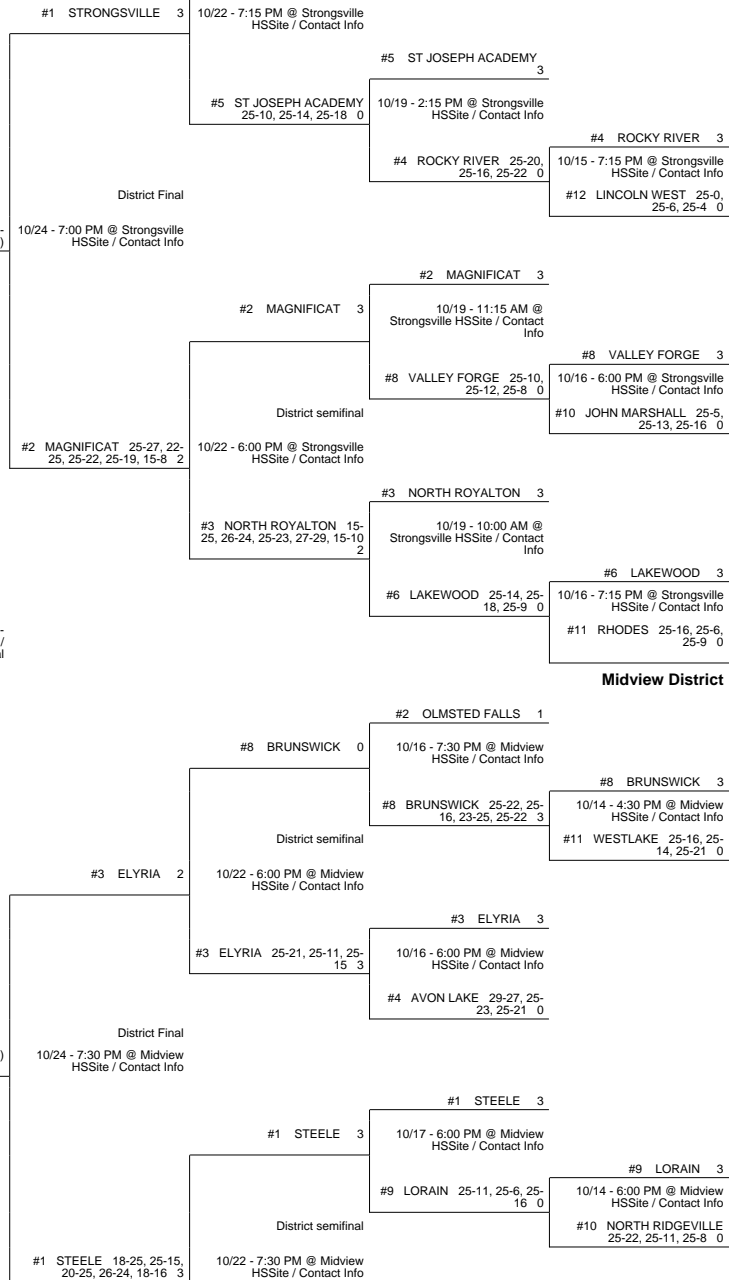

Bowling Green District

Strongsville District

Midview District