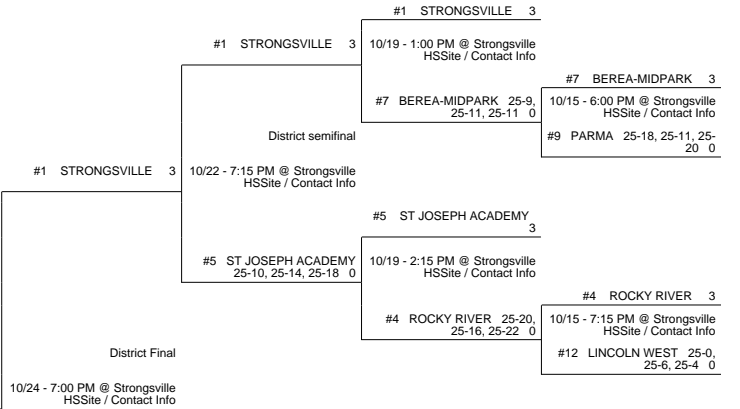

2013 OHSAA Girls Volleyball Tournament - Division I, Region 2 - Broadview Heights

Solon District

Bowling Green District

Strongsville District

Midview District

2013 OHSAA Girls Volleyball Tournament - Division I, Region 2 - Broadview Heights

10/16 - 7:30 PM @ Tol. Central Catholic HSSite / Contact Info WHITMER 25-20, 25-18, 25-15 0	CLAY 26-24, 25-23, 20-25, 25-13 3
---	-----------------------------------

#6 NORTH OLMSTED 25-11, 25-17, 18-25, 25-19 1	#6 NORTH OLMSTED 3	10/17 - 7:30 PM @ Midview HSSite / Contact Info
#7 MIDVIEW 25-23, 22-25, 22-25, 25-17, 15-10 2	#5 AVON 1	10/14 - 7:30 PM @ Midview HSSite / Contact Info
		#7 MIDVIEW 18-25, 25-21, 25-21, 25-22 3