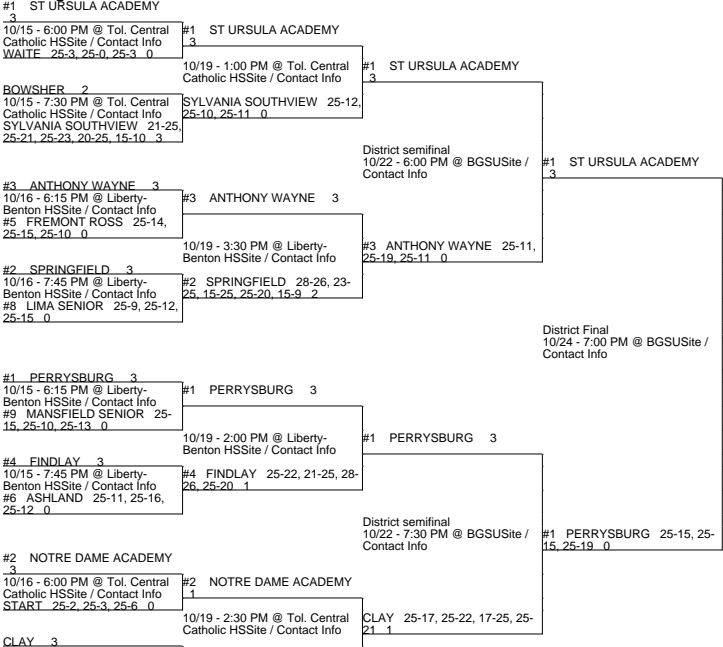

# 2013 OHSAA Girls Volleyball Tournament - Division I, Region 2 - Broadview Heights

## Solon District

## Bowling Green District