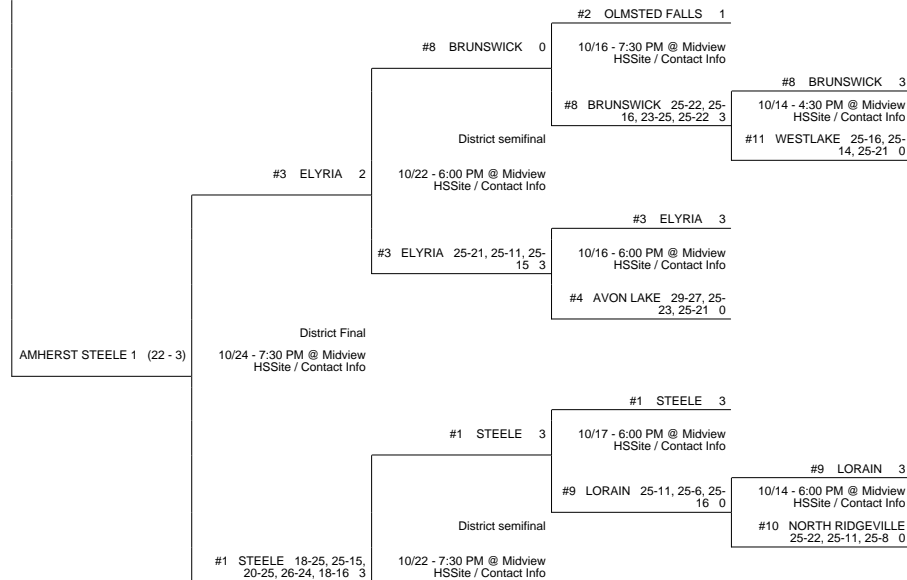

2013 OHSAA Girls Volleyball Tournament - Division I, Region 2 - Broadview Heights

Solon District

Bowling Green District

Strongsville District

Midview District

2013 OHSAA Girls Volleyball Tournament - Division I, Region 2 - Broadview Heights

10/16 - 7:30 PM @ Tol. Central Catholic HSSite / Contact Info WHITMER 25-20, 25-18, 25-15 0	CLAY 26-24, 25-23, 20-25, 25-13 3
---	-----------------------------------

#6 NORTH OLMSTED 25-11, 25-17, 18-25, 25-19 1	#6 NORTH OLMSTED 3	10/17 - 7:30 PM @ Midview HSSite / Contact Info
#7 MIDVIEW 25-23, 22-25, 22-25, 25-17, 15-10 2	#5 AVON 1	10/14 - 7:30 PM @ Midview HSSite / Contact Info
		#7 MIDVIEW 18-25, 25-21, 25-21, 25-22 3