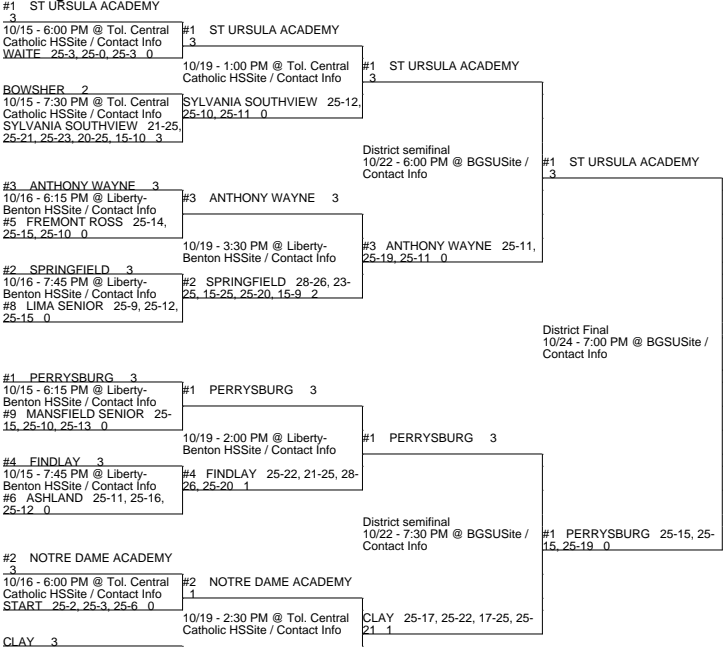

2013 OHSAA Girls Volleyball Tournament - Division I, Region 2 - Broadview Heights

Solon District

Bowling Green District

Strongsville District

Midview District

2013 OHSAA Girls Volleyball Tournament - Division I, Region 2 - Broadview Heights

10/16 - 7:30 PM @ Tol. Central Catholic HSSite / Contact Info WHITMER 25-20, 25-18, 25-15 0	CLAY 26-24, 25-23, 20-25, 25-13 3
---	-----------------------------------

#6 NORTH OLMSTED 25-11, 25-17, 18-25, 25-19 1	#6 NORTH OLMSTED 3	10/17 - 7:30 PM @ Midview HSSite / Contact Info
#7 MIDVIEW 25-23, 22-25, 22-25, 25-17, 15-10 2	#5 AVON 1	10/14 - 7:30 PM @ Midview HSSite / Contact Info
		#7 MIDVIEW 18-25, 25-21, 25-21, 25-22 3