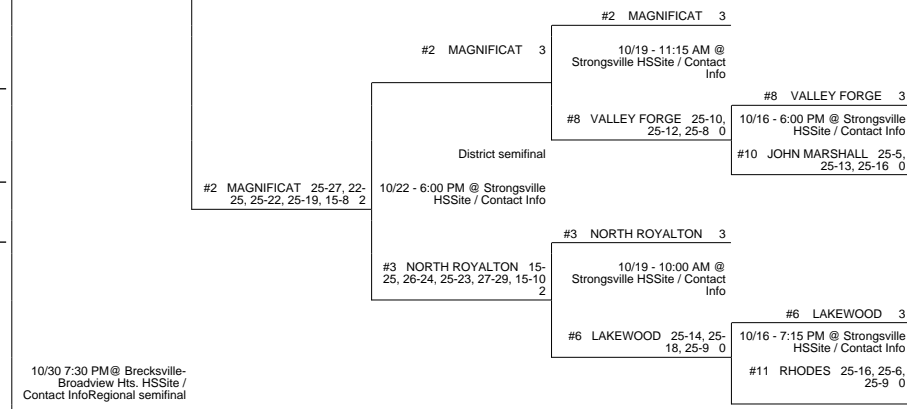

2013 OHSAA Girls Volleyball Tournament - Division I, Region 2 - Broadview Heights

Solon District

Bowling Green District

Strongsville District

Midview District

2013 OHSAA Girls Volleyball Tournament - Division I, Region 2 - Broadview Heights

10/16 - 7:30 PM @ Tol. Central Catholic HSSite / Contact Info WHITMER 25-20, 25-18, 25-15 0	CLAY 26-24, 25-23, 20-25, 25-13 3
---	-----------------------------------

#6 NORTH OLMSTED 25-11, 25-17, 18-25, 25-19 1	#6 NORTH OLMSTED 3	10/17 - 7:30 PM @ Midview HSSite / Contact Info
#7 MIDVIEW 25-23, 22-25, 22-25, 25-17, 15-10 2	#5 AVON 1	10/14 - 7:30 PM @ Midview HSSite / Contact Info
		#7 MIDVIEW 18-25, 25-21, 25-21, 25-22 3