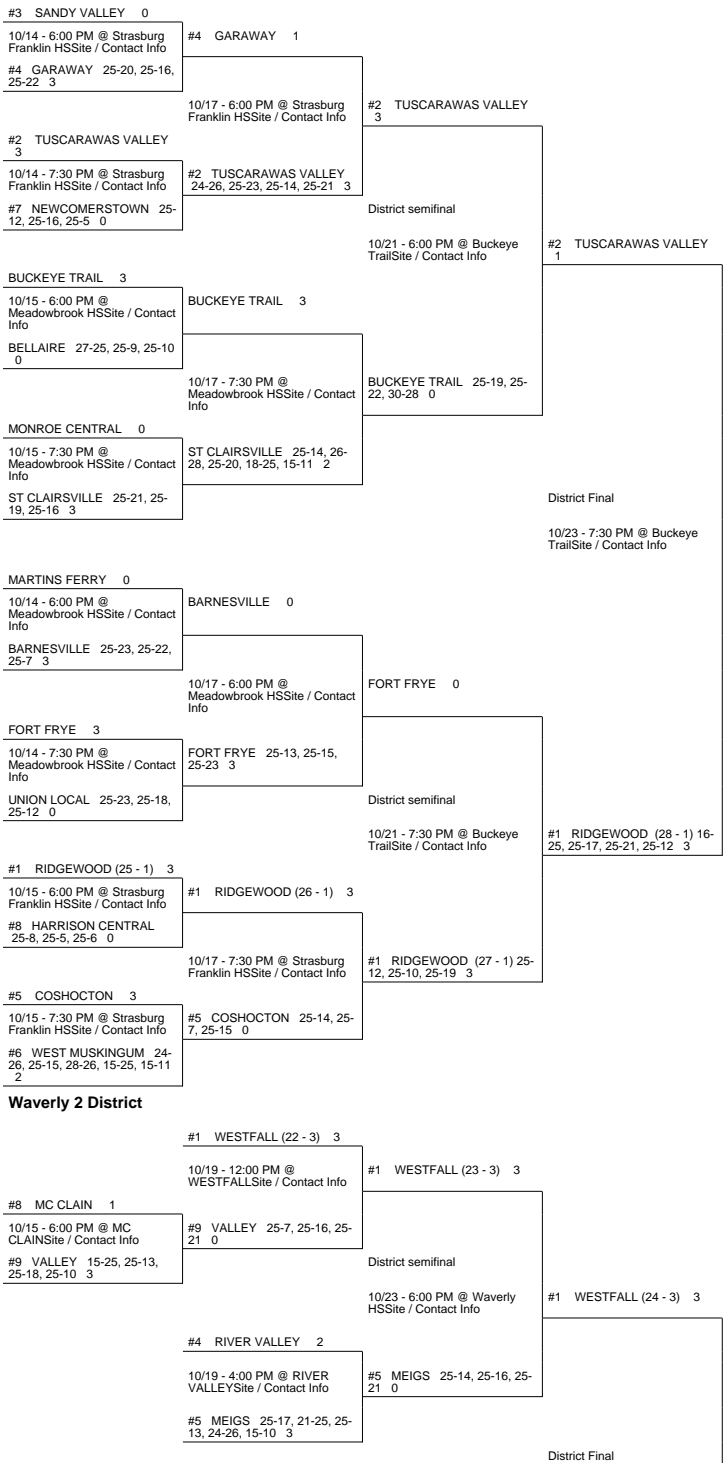

2013 OHSAA Girls Volleyball Tournament - Division III, Region 11 - Logan

Cambridge District

Waverly 2 District

Waverly 1 District

Waverly 3 District

2013 OHSAA Girls Volleyball Tournament - Division III, Region 11 - Logan