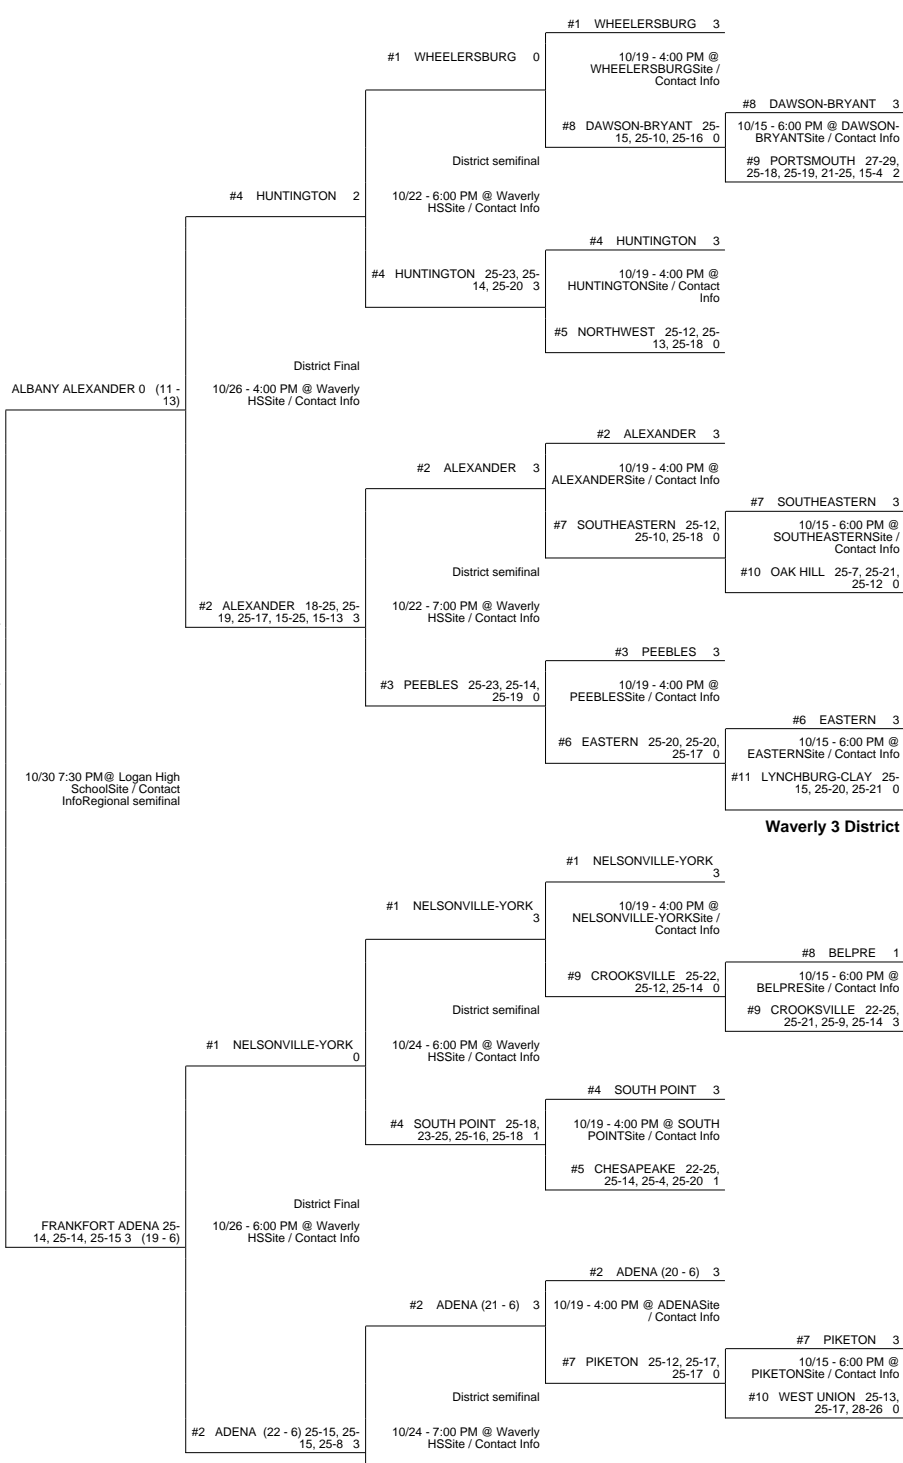

2013 OHSAA Girls Volleyball Tournament - Division III, Region 11 - Logan

Cambridge District

Waverly 2 District

Waverly 1 District

Waverly 3 District

2013 OHSAA Girls Volleyball Tournament - Division III, Region 11 - Logan