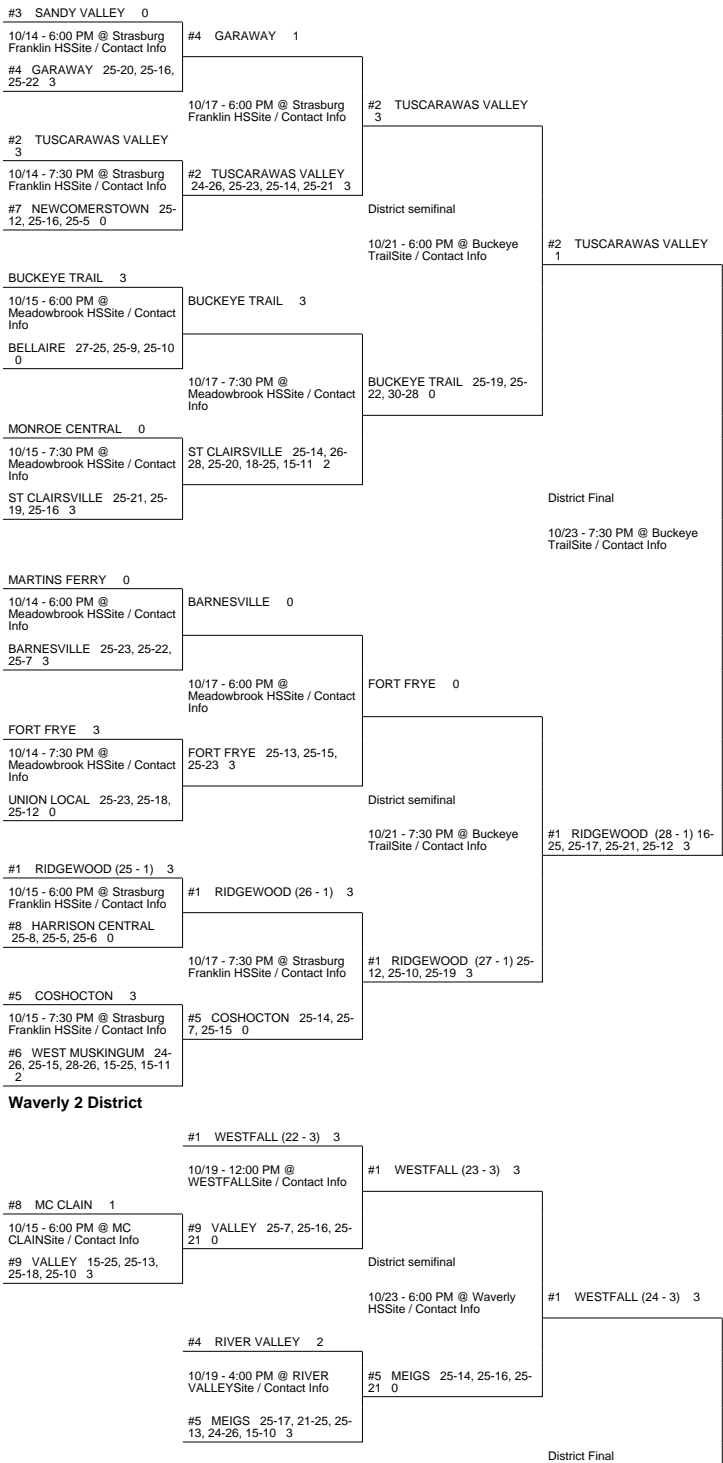

2013 OHSAA Girls Volleyball Tournament - Division III, Region 11 - Logan

Cambridge District

Waverly 2 District

Waverly 1 District

2013 OHSAA Girls Volleyball Tournament - Division III, Region 11 - Logan