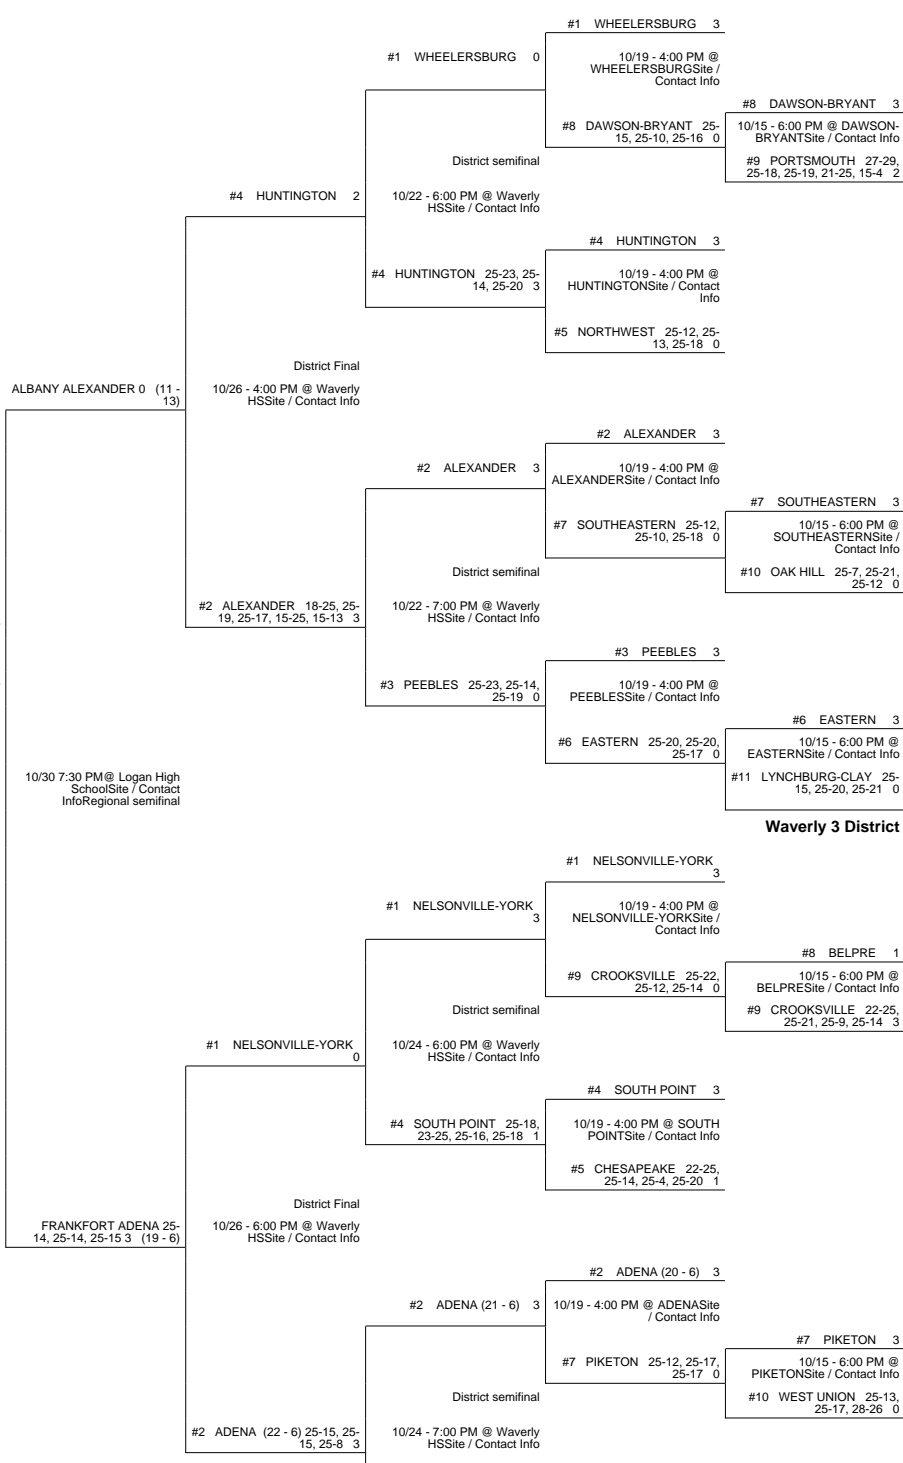

2013 OHSAA Girls Volleyball Tournament - Division III, Region 11 - Logan

Cambridge District

Waverly 2 District

Waverly 1 District

2013 OHSAA Girls Volleyball Tournament - Division III, Region 11 - Logan