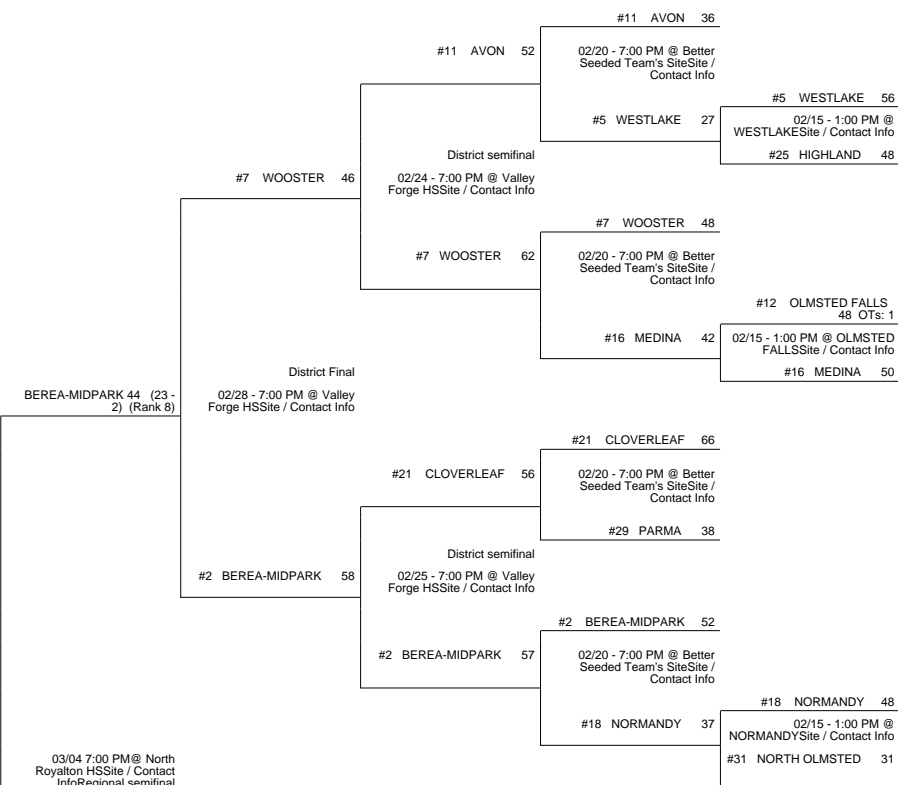

2014 OHSAA Girls Basketball Tournament - Division I, Region 2 - Norwalk

Elyria Catholic District

Northwest District

Parma District

Medina District

2014 OHSAA Girls Basketball Tournament - Division I, Region 2 - Norwalk

SYLVANIA SOUTHVIEW 49