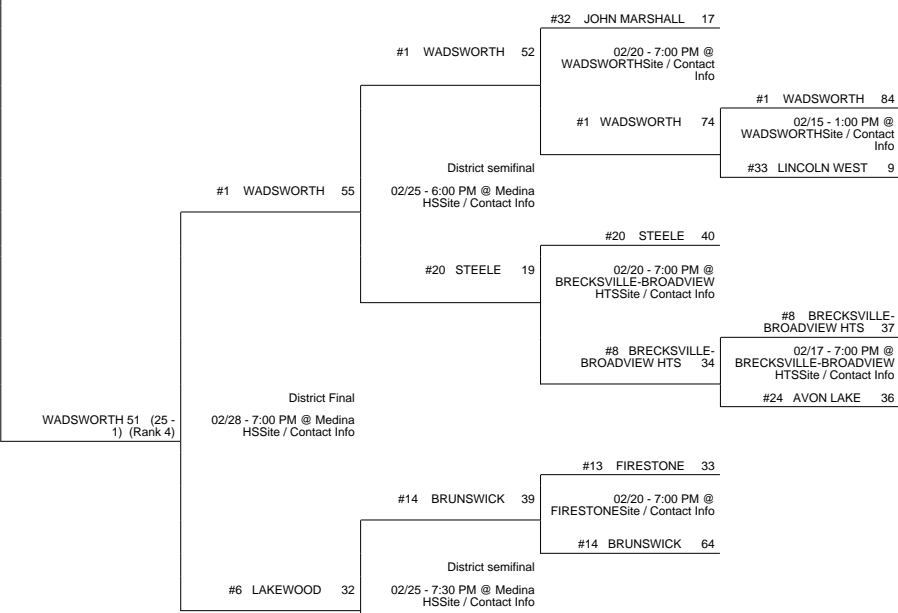

2014 OHSAA Girls Basketball Tournament - Division I, Region 2 - Norwalk

Elyria Catholic District

Northwest District

Parma District

Medina District

2014 OHSAA Girls Basketball Tournament - Division I, Region 2 - Norwalk

SYLVANIA SOUTHVIEW 49