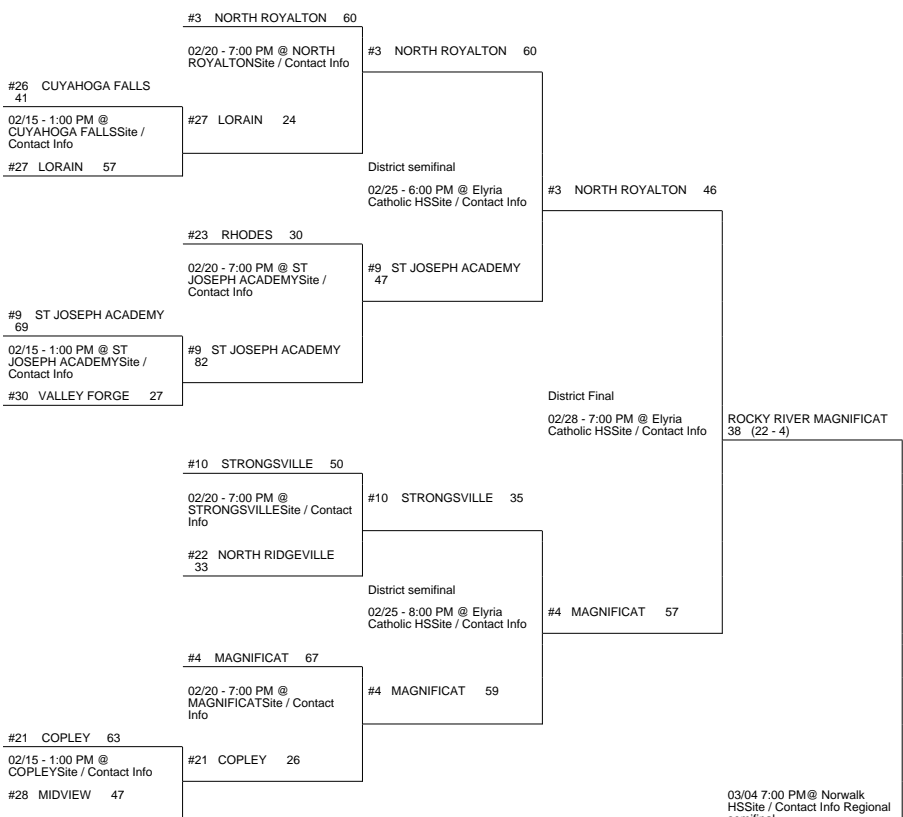

2014 OHSAA Girls Basketball Tournament - Division I, Region 2 - Norwalk

Elyria Catholic District

Northwest District

Parma District

Medina District

2014 OHSAA Girls Basketball Tournament - Division I, Region 2 - Norwalk

SYLVANIA SOUTHVIEW 49