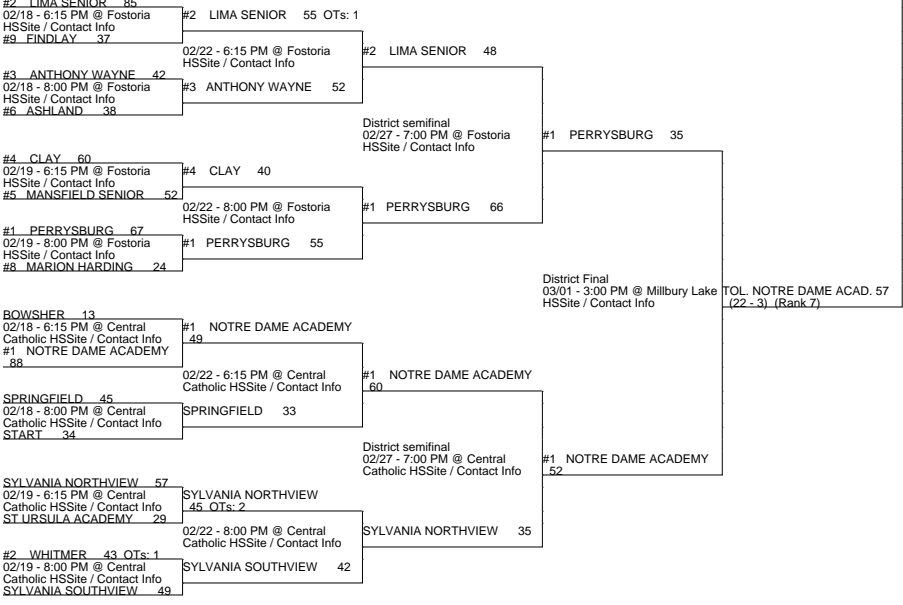

2014 OHSAA Girls Basketball Tournament - Division I, Region 2 - Norwalk

Elyria Catholic District

Northwest District

Parma District

Medina District

2014 OHSAA Girls Basketball Tournament - Division I, Region 2 - Norwalk

SYLVANIA SOUTHVIEW 49