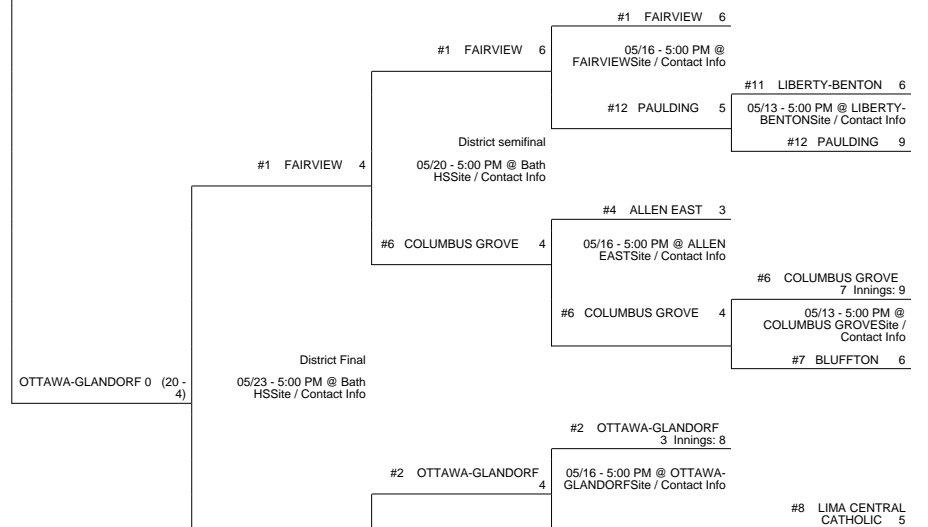

2014 OHSAA Girls Fast-Pitch Softball Tournament - Division III, Region 10 - Bellefontaine

Maumee District

Pickerington 1 District

Clyde District

Lima District

#8 LIMA CENTRAL CATHOLIC 5

2014 OHSAA Girls Fast-Pitch Softball Tournament - Division III, Region 10 - Bellefontaine