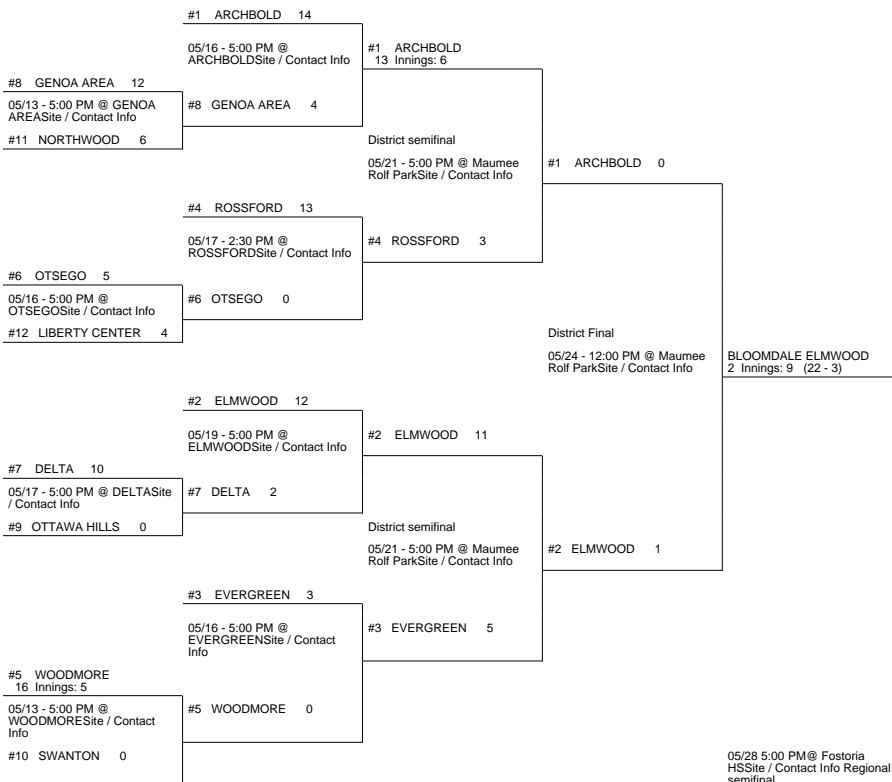

# 2014 OHSAA Girls Fast-Pitch Softball Tournament - Division III, Region 10 - Bellefontaine

## Maumee District

## Lima District