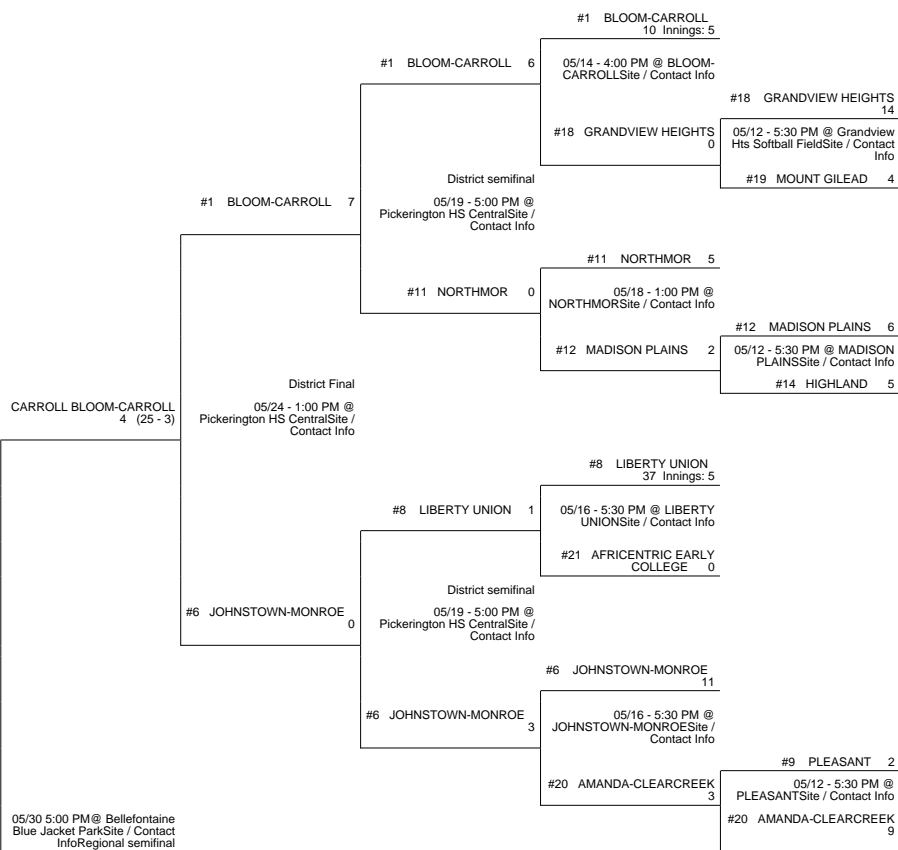

Pickerington 1 District