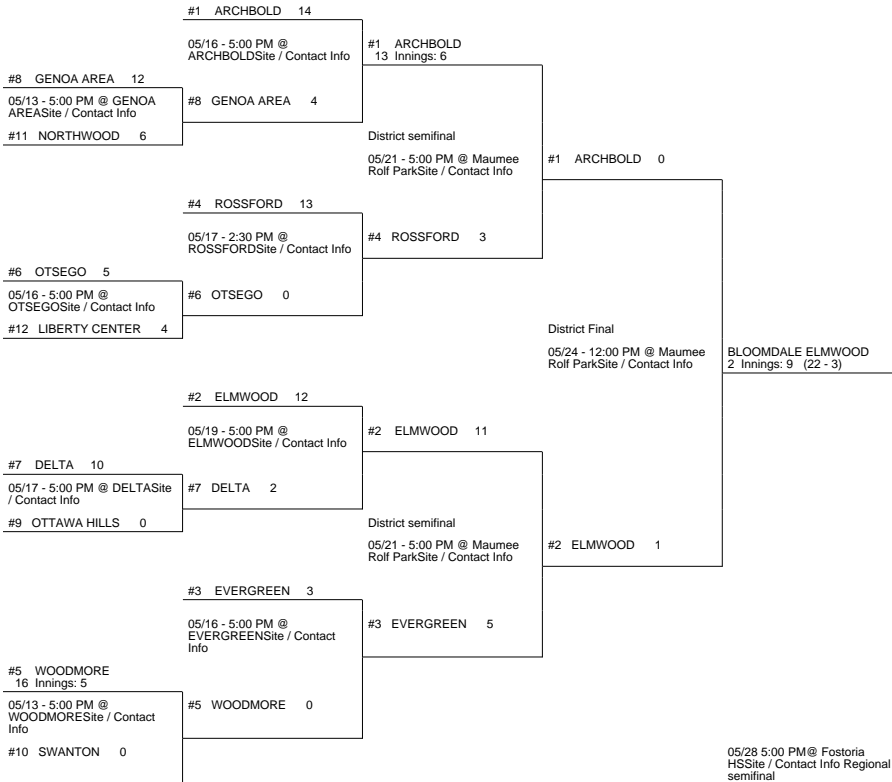

2014 OHSAA Girls Fast-Pitch Softball Tournament - Division III, Region 10 - Bellefontaine

Maumee District

Pickerington 1 District

Clyde District

Lima District

#8 LIMA CENTRAL CATHOLIC 5

2014 OHSAA Girls Fast-Pitch Softball Tournament - Division III, Region 10 - Bellefontaine