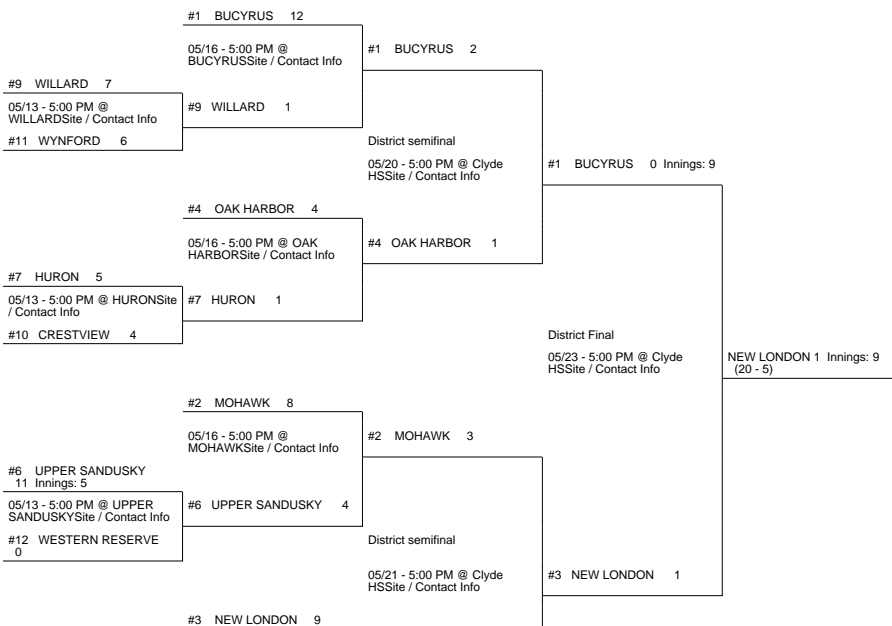

Clyde District