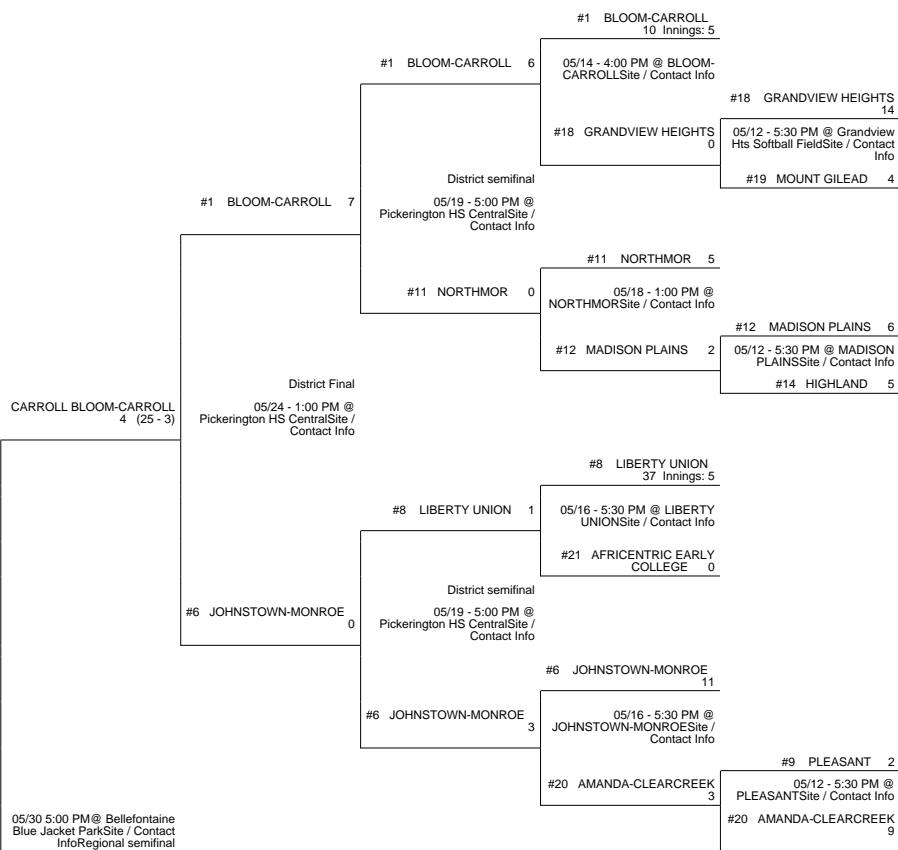

# 2014 OHSAA Girls Fast-Pitch Softball Tournament - Division III, Region 10 - Bellefontaine

## Maumee District

## Lima District