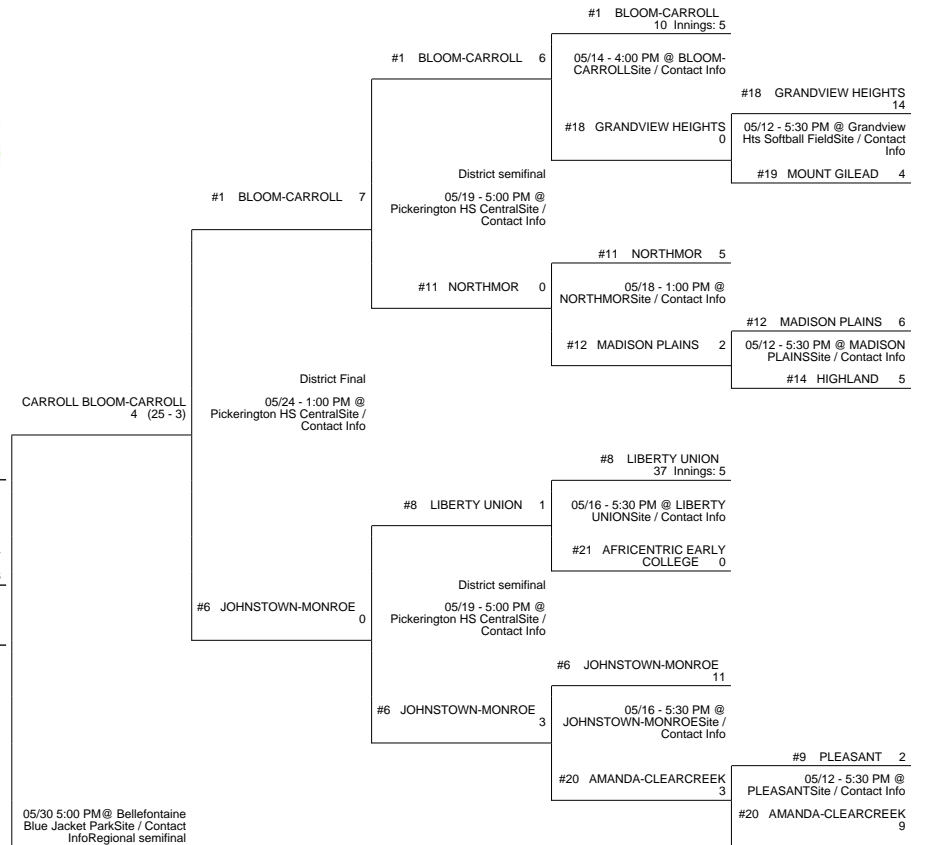

2014 OHSAA Girls Fast-Pitch Softball Tournament - Division III, Region 10 - Bellefontaine

Maumee District

Pickerington 1 District

Clyde District

Lima District

#8 LIMA CENTRAL CATHOLIC 5

2014 OHSAA Girls Fast-Pitch Softball Tournament - Division III, Region 10 - Bellefontaine