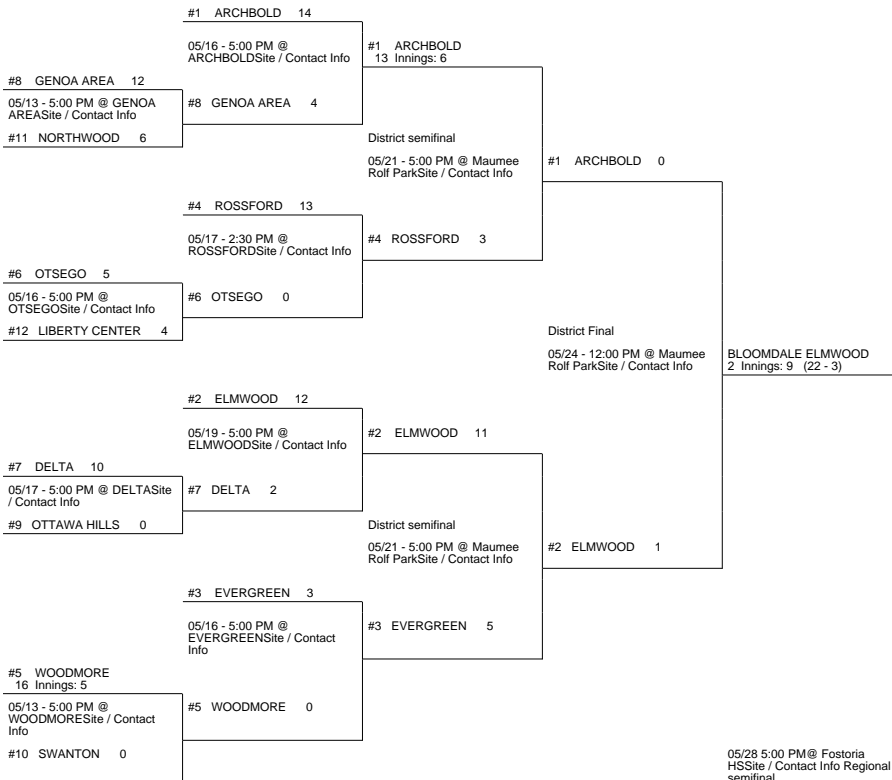

2014 OHSAA Girls Fast-Pitch Softball Tournament - Division III, Region 10 - Bellefontaine

Maumee District