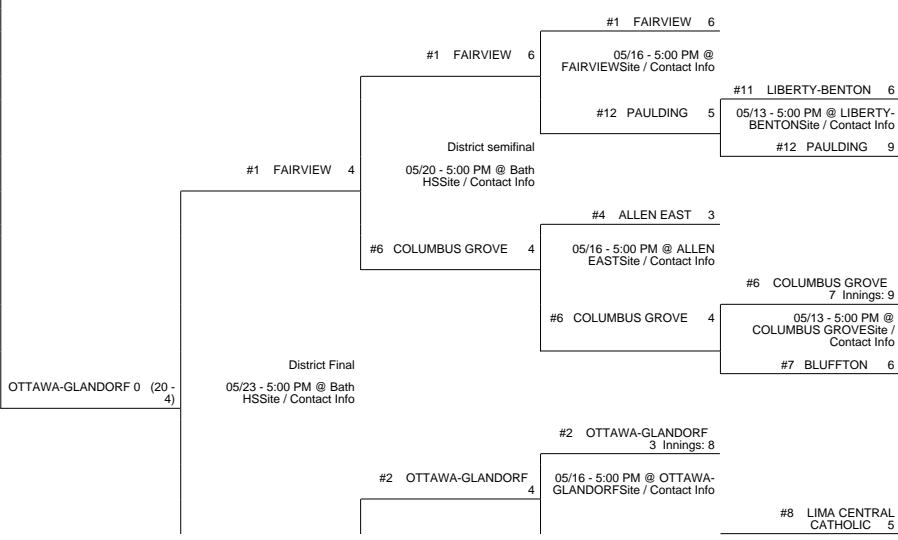

Lima District

OTTAWA-GLANDORF 0 (20 - 4)