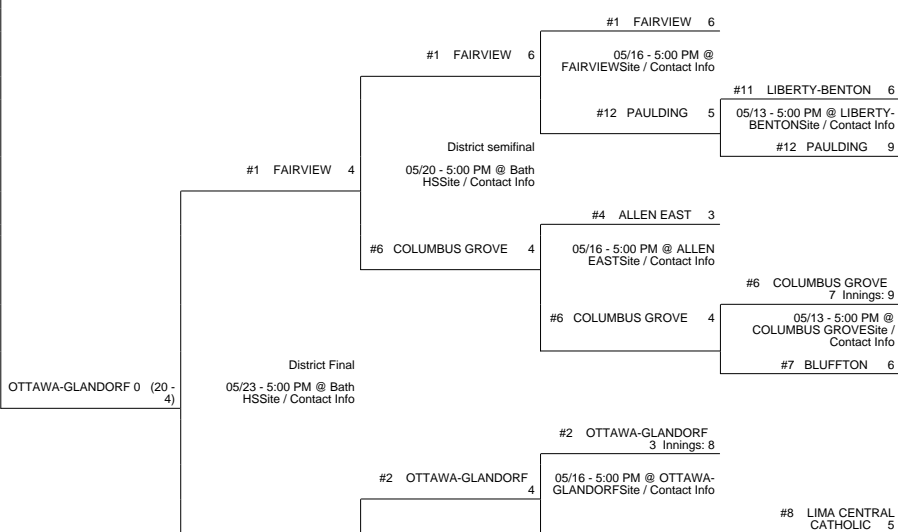

# 2014 OHSAA Girls Fast-Pitch Softball Tournament - Division III, Region 10 - Bellefontaine

## Maumee District

## Lima District