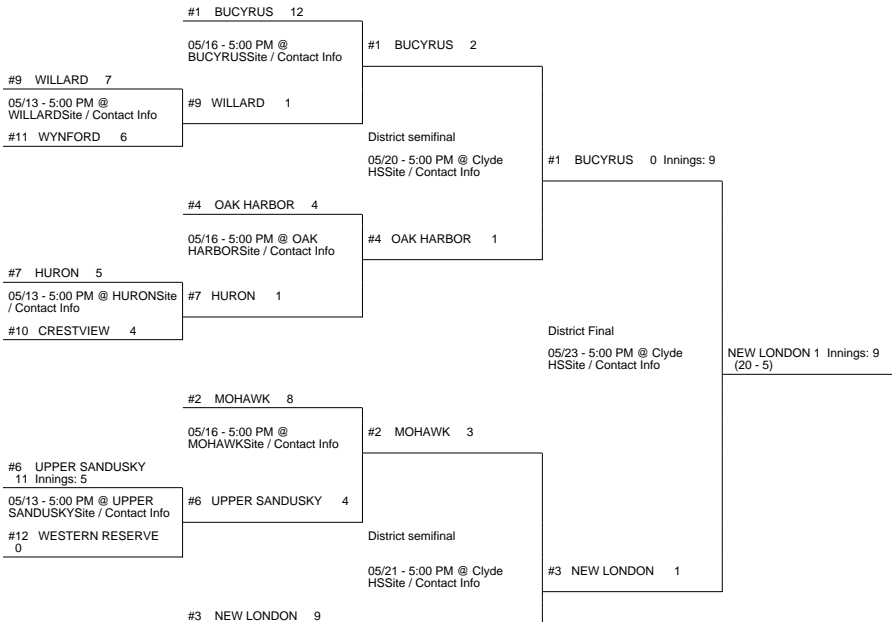

2014 OHSAA Girls Fast-Pitch Softball Tournament - Division III, Region 10 - Bellefontaine

Maumee District

Pickerington 1 District

Clyde District

Lima District

#8 LIMA CENTRAL CATHOLIC 5

2014 OHSAA Girls Fast-Pitch Softball Tournament - Division III, Region 10 - Bellefontaine