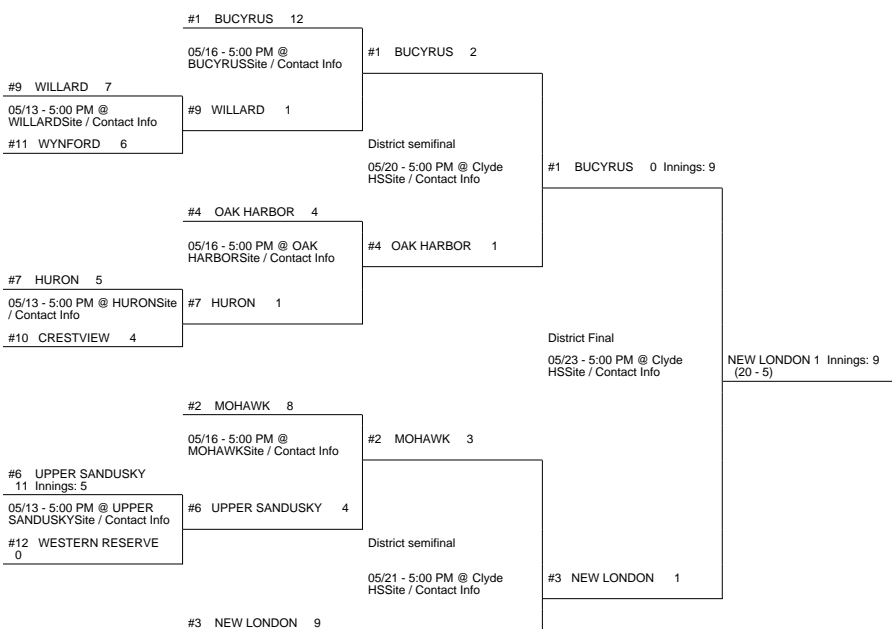

Clyde District

BLOOMDALE ELMWOOD (23 - 3) 3 Innings: 6
vs
CARROLL BLOOM-CARROLL (26 - 3) 13 Innings: 6
CARROLL BLOOM-CARROLL (27 - 3)
Regional Final
Winner Advances to State Semifinal at 5:30 PM June 6 vs. Region 9 - Massillon Region Championship