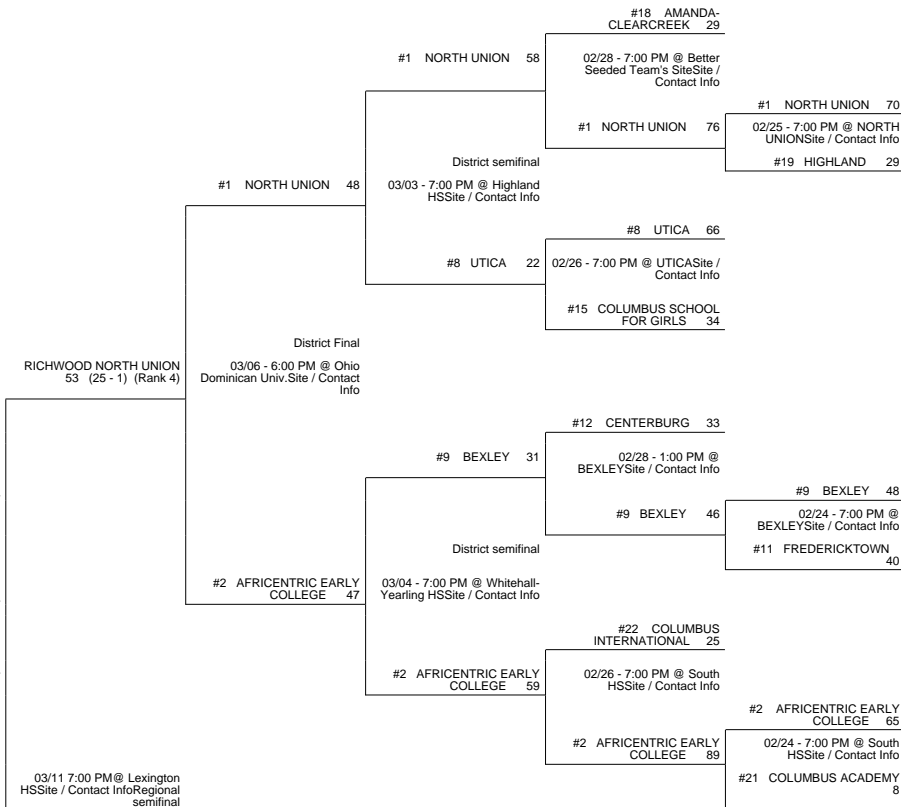

2015 OHSAA Girls Basketball Tournament - Division III, Region 10 - Lexington

Elida District

Whitehouse District

Columbus 1 District

Attica District

2015 OHSAA Girls Basketball Tournament - Division III, Region 10 - Lexington