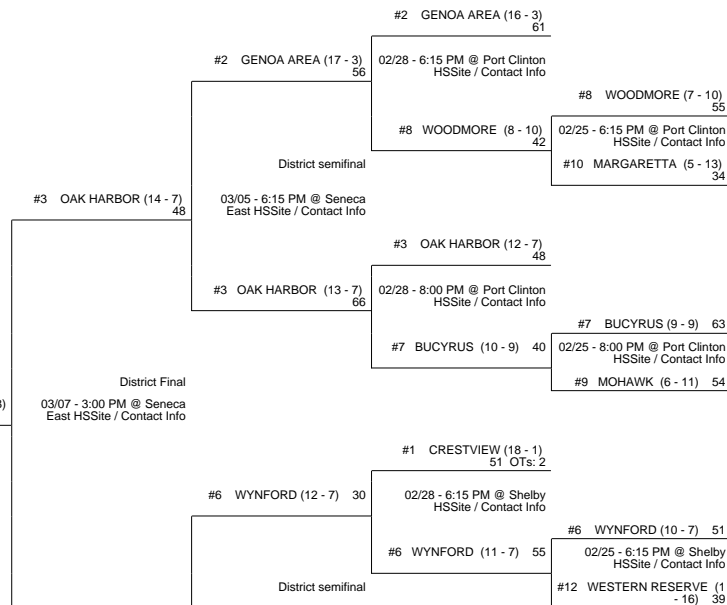

2015 OHSAA Girls Basketball Tournament - Division III, Region 10 - Lexington

Elida District

Whitehouse District

Columbus 1 District

Attica District

2015 OHSAA Girls Basketball Tournament - Division III, Region 10 - Lexington