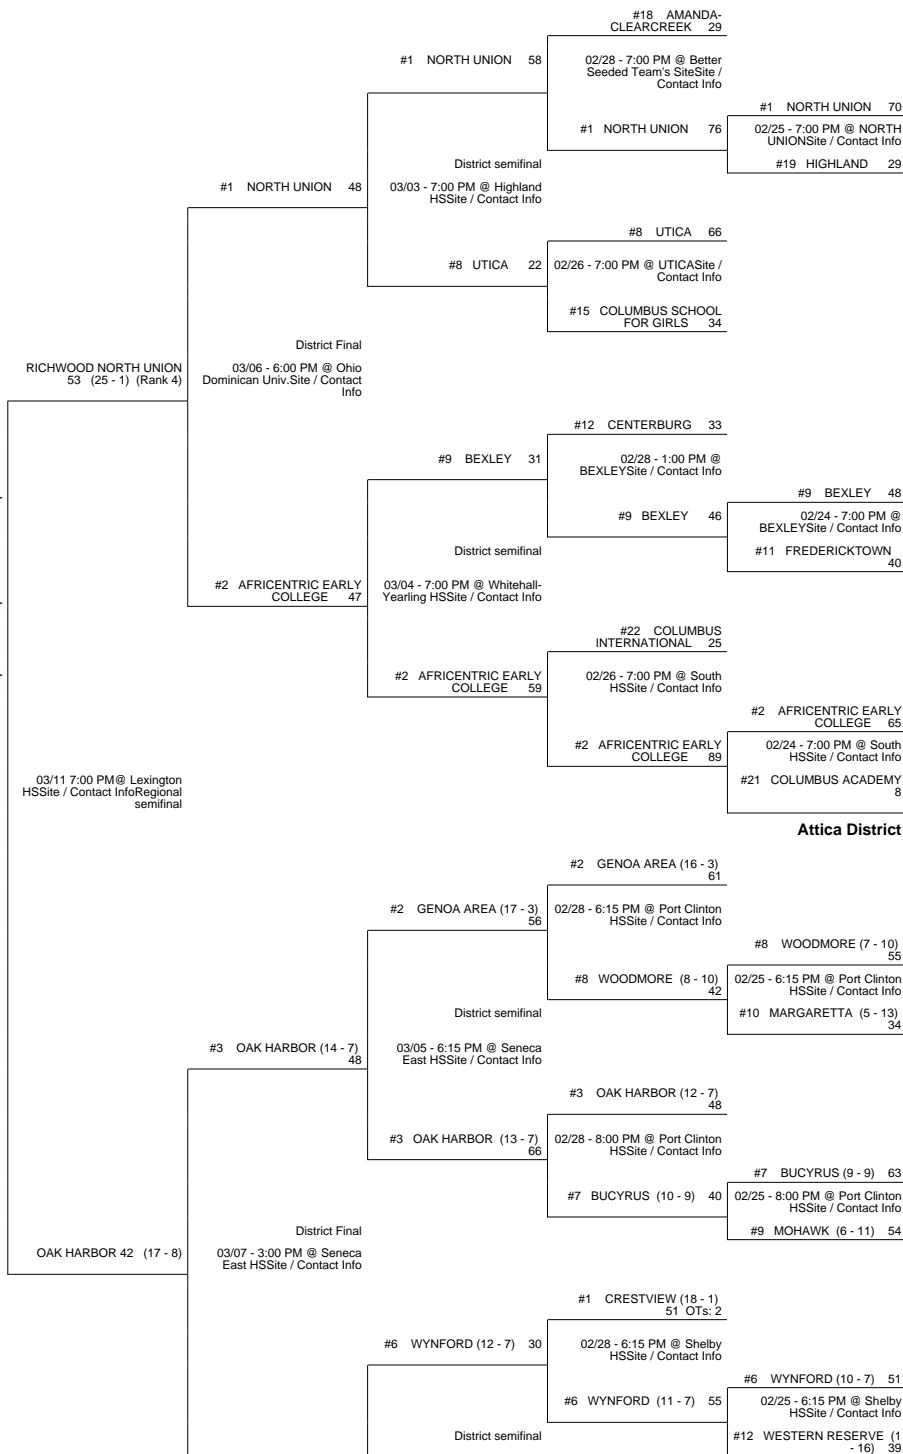

2015 OHSAA Girls Basketball Tournament - Division III, Region 10 - Lexington

Elida District

Whitehouse District

Columbus 1 District

Attica District

2015 OHSAA Girls Basketball Tournament - Division III, Region 10 - Lexington