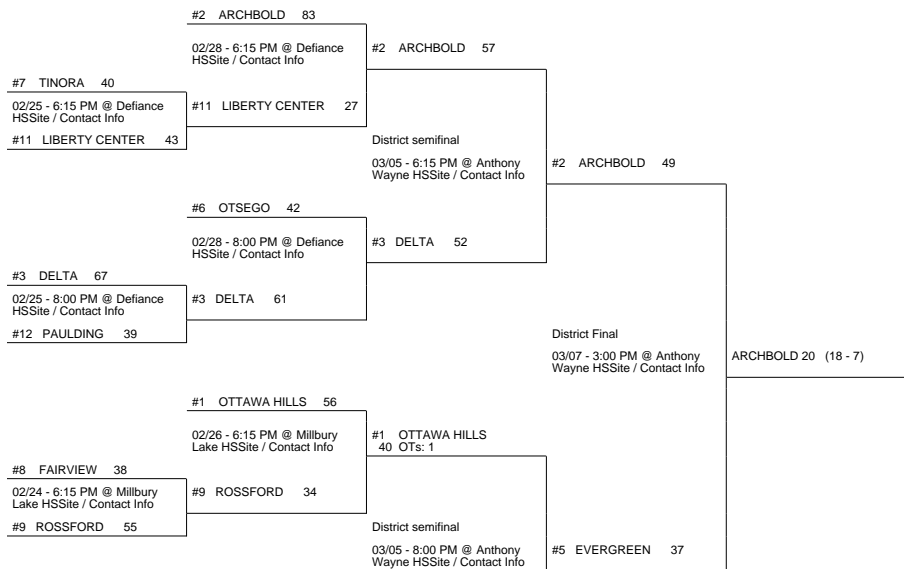

2015 OHSAA Girls Basketball Tournament - Division III, Region 10 - Lexington

Elida District

Whitehouse District

Columbus 1 District

2015 OHSAA Girls Basketball Tournament - Division III, Region 10 - Lexington