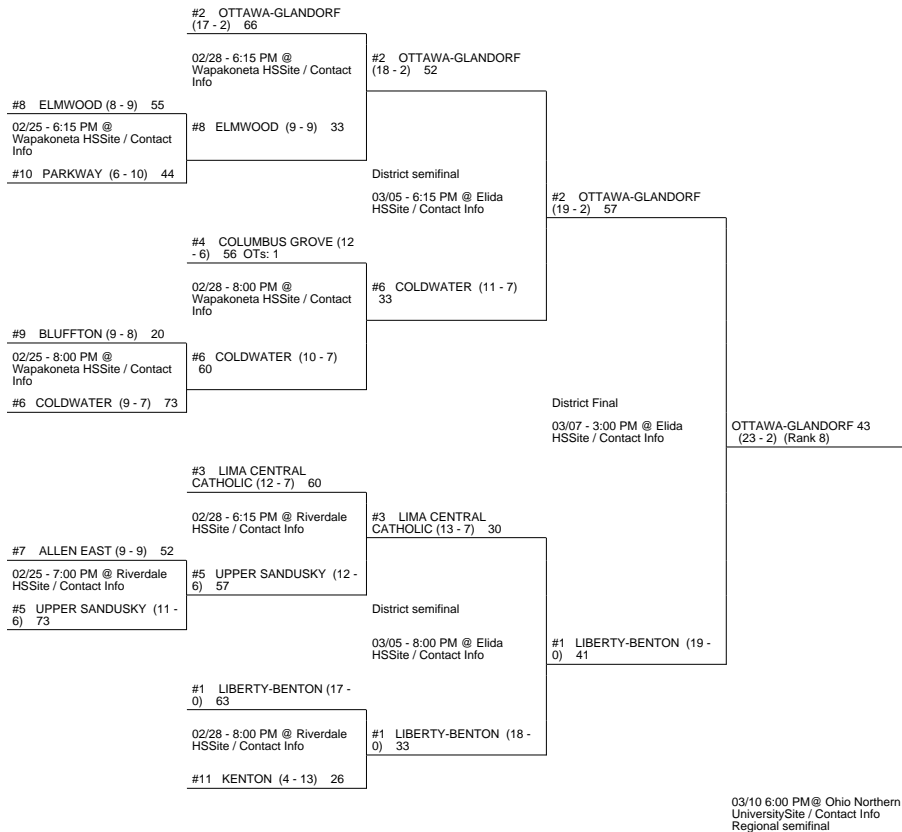

2015 OHSAA Girls Basketball Tournament - Division III, Region 10 - Lexington

Elida District

Whitehouse District

Columbus 1 District

Attica District

2015 OHSAA Girls Basketball Tournament - Division III, Region 10 - Lexington