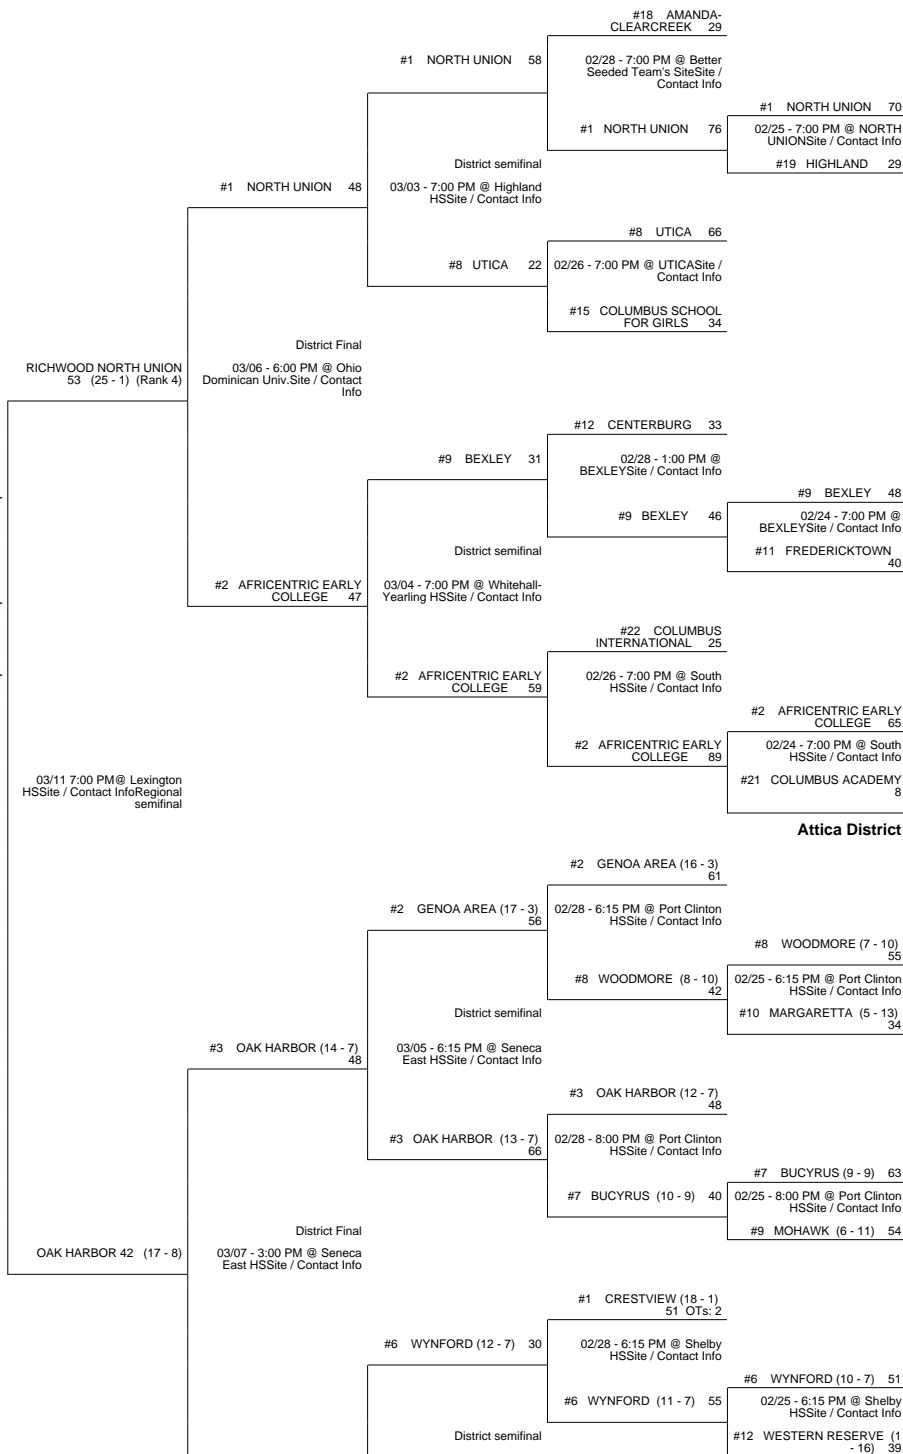

2015 OHSAA Girls Basketball Tournament - Division III, Region 10 - Lexington

Elida District

Whitehouse District

Columbus 1 District

2015 OHSAA Girls Basketball Tournament - Division III, Region 10 - Lexington