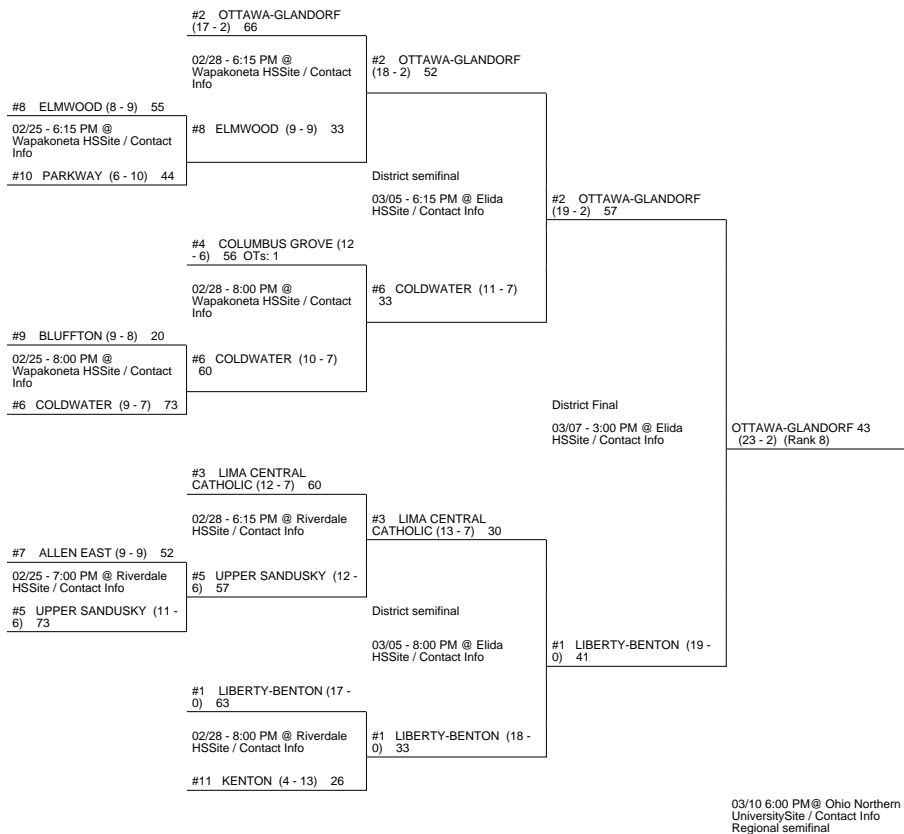

2015 OHSAA Girls Basketball Tournament - Division III, Region 10 - Lexington

Elida District

Whitehouse District

Columbus 1 District

2015 OHSAA Girls Basketball Tournament - Division III, Region 10 - Lexington