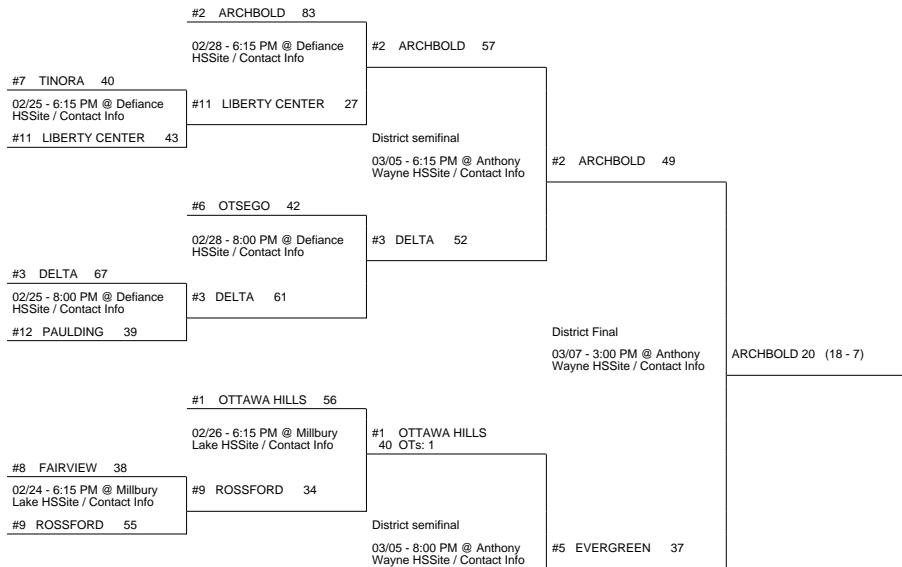

2015 OHSAA Girls Basketball Tournament - Division III, Region 10 - Lexington

Elida District

Whitehouse District

Columbus 1 District

Attica District

2015 OHSAA Girls Basketball Tournament - Division III, Region 10 - Lexington