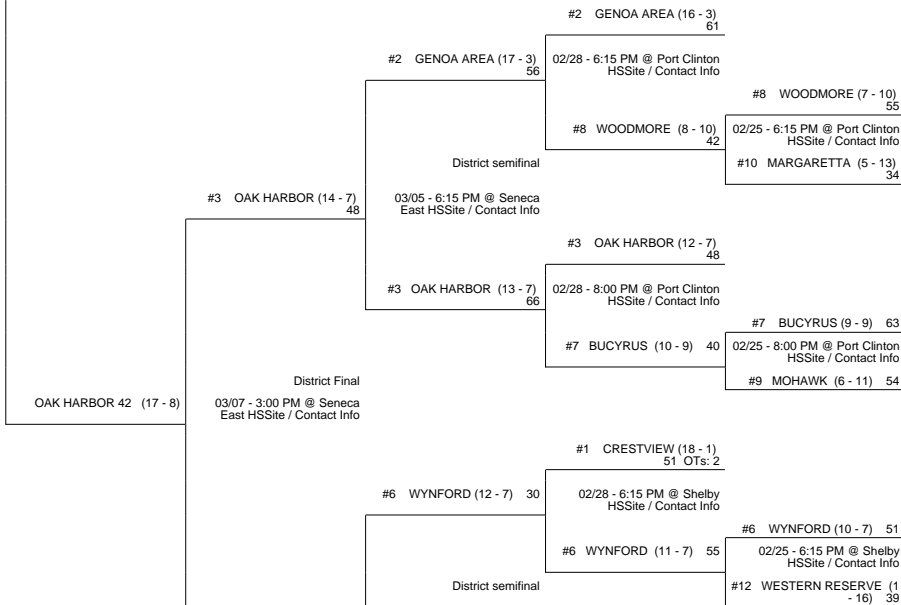

2015 OHSAA Girls Basketball Tournament - Division III, Region 10 - Lexington

Elida District

Whitehouse District

Columbus 1 District

Attica District

2015 OHSAA Girls Basketball Tournament - Division III, Region 10 - Lexington