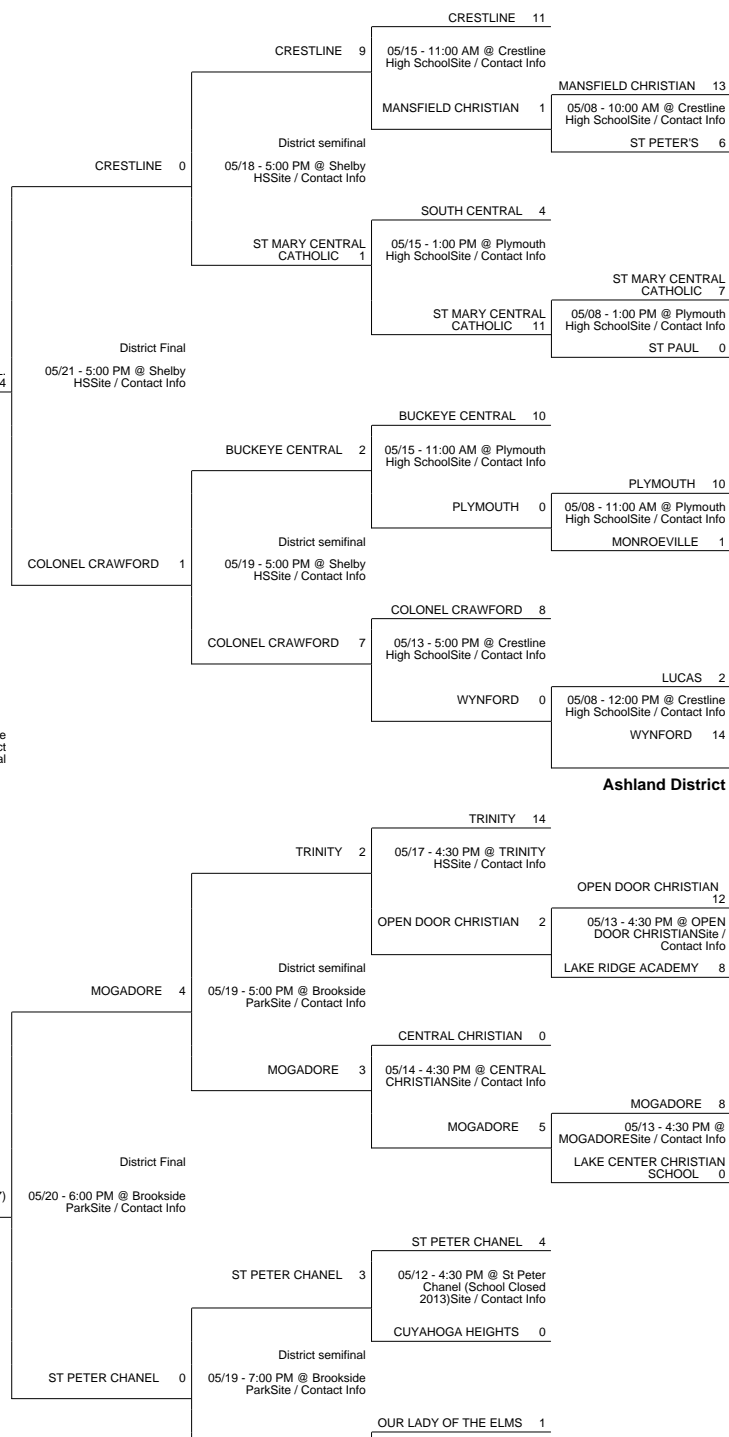

2010 OHSAA Girls Fast-Pitch Softball Tournament - Division IV, Region 13 - Kent

Cortland District

Shelby District

Ashland District

Mentor District

2010 OHSAA Girls Fast-Pitch Softball Tournament - Division IV, Region 13 - Kent