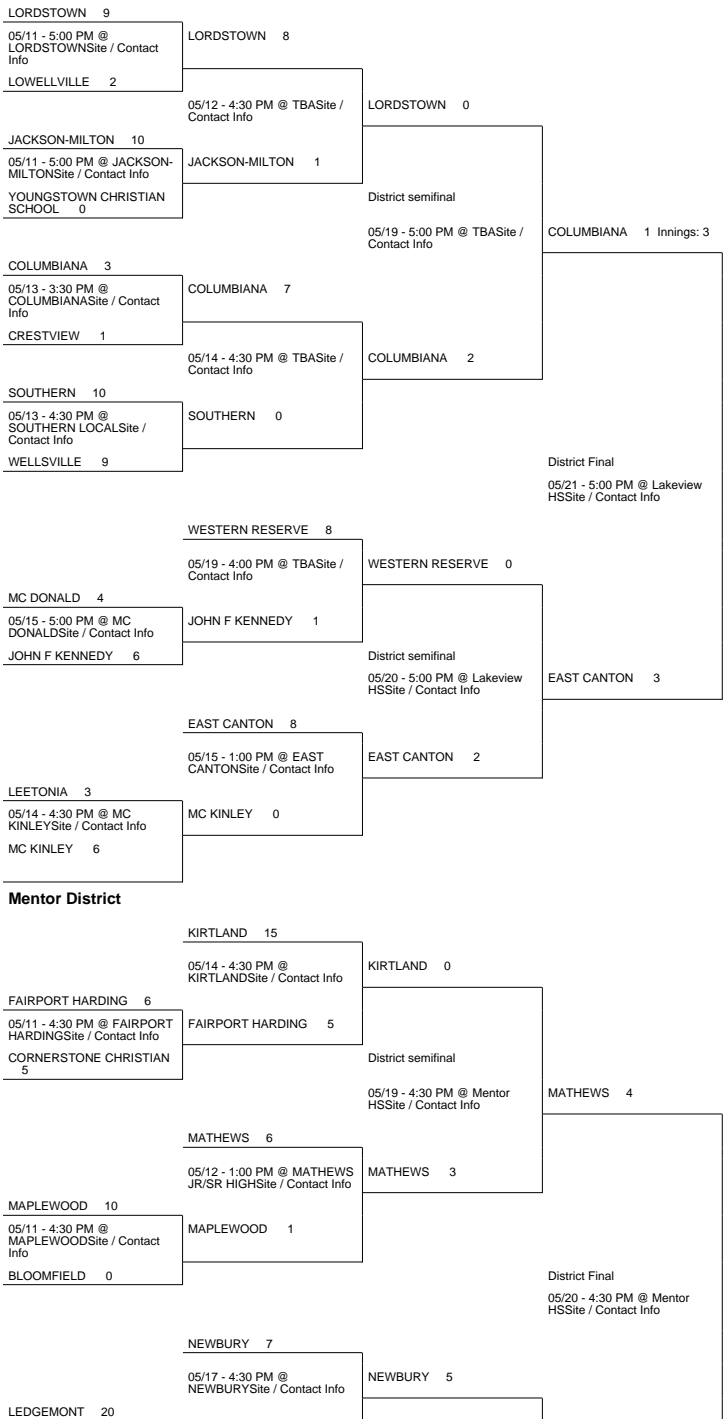

2010 OHSAA Girls Fast-Pitch Softball Tournament - Division IV, Region 13 - Kent

Cortland District

Shelby District

Ashland District

Mentor District

2010 OHSAA Girls Fast-Pitch Softball Tournament - Division IV, Region 13 - Kent