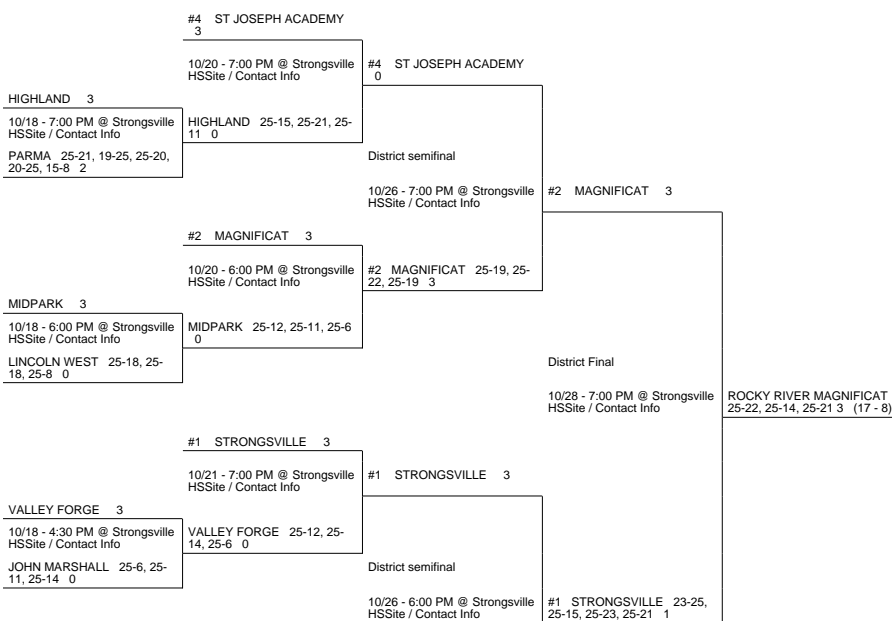

Strongsville District