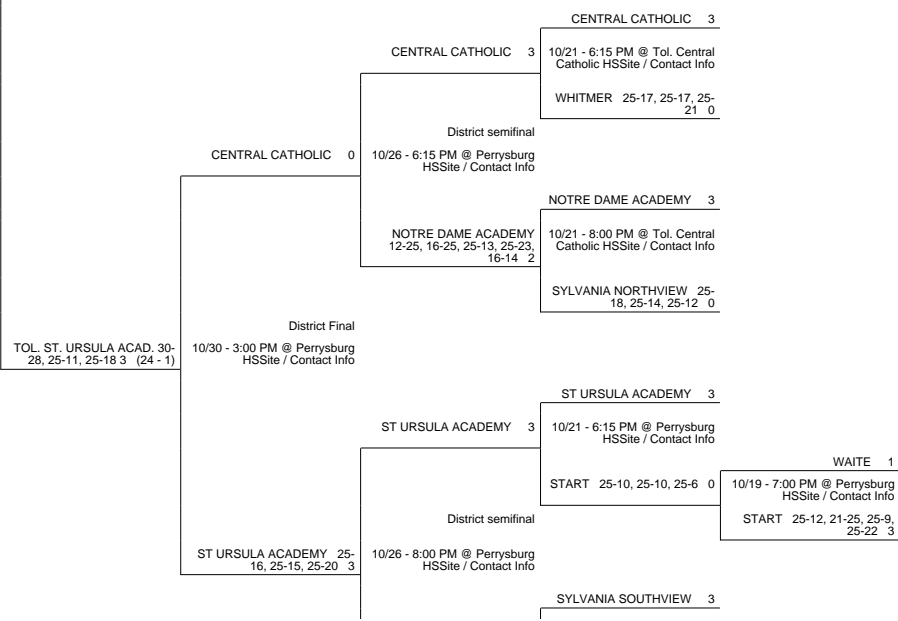

Perrysburg District