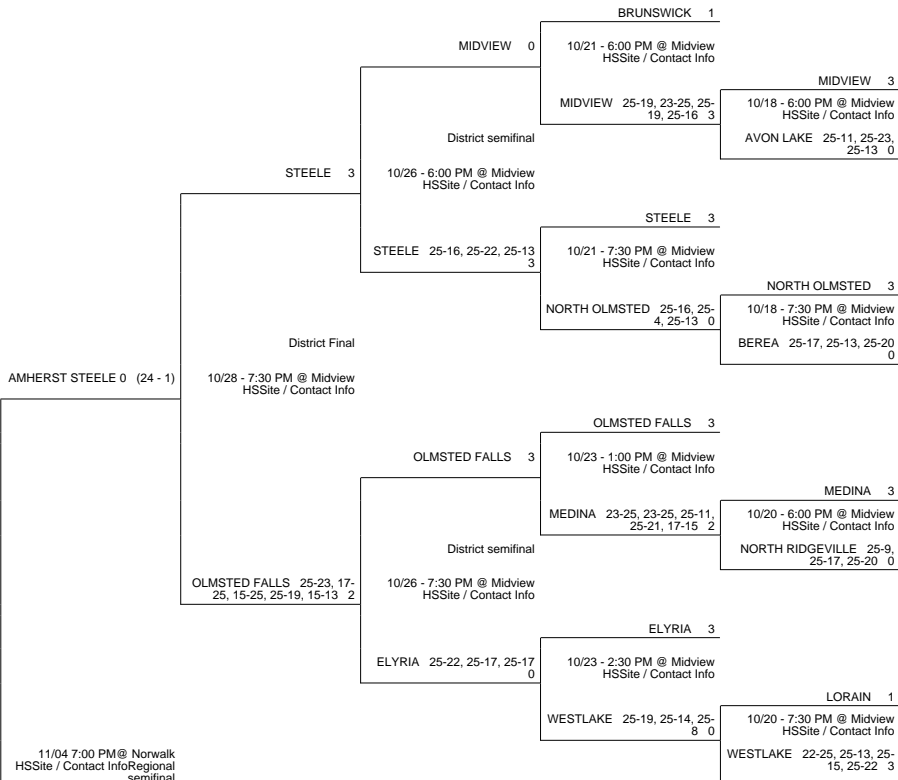

# 2010 OHSAA Girls Volleyball Tournament - Division I, Region 2 - Norwalk

## Findlay District

## Grafton District