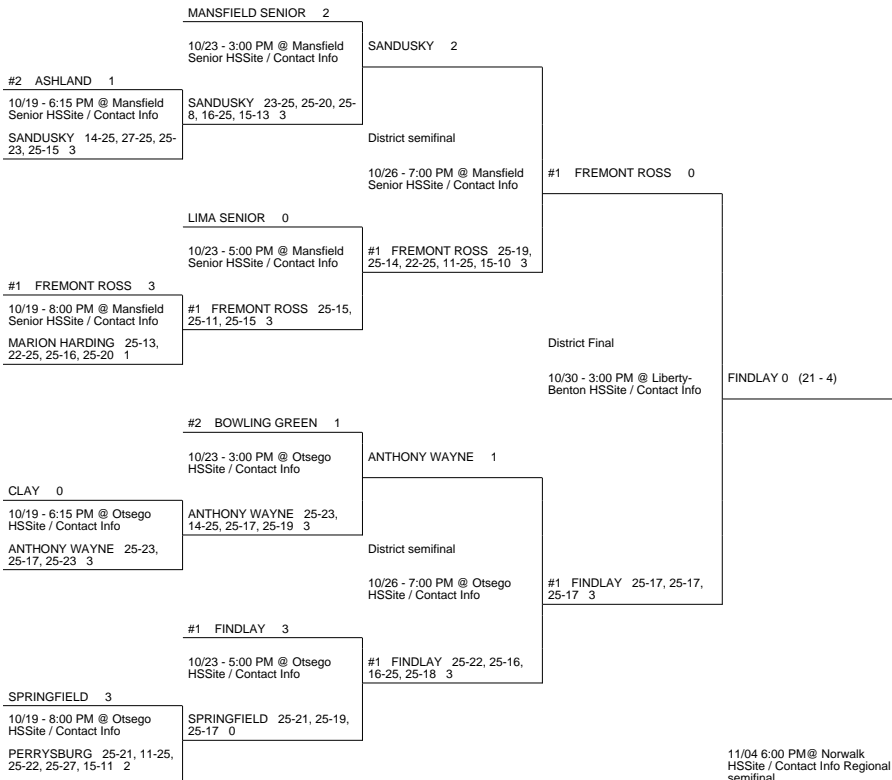

# 2010 OHSAA Girls Volleyball Tournament - Division I, Region 2 - Norwalk

## Findlay District

## Grafton District