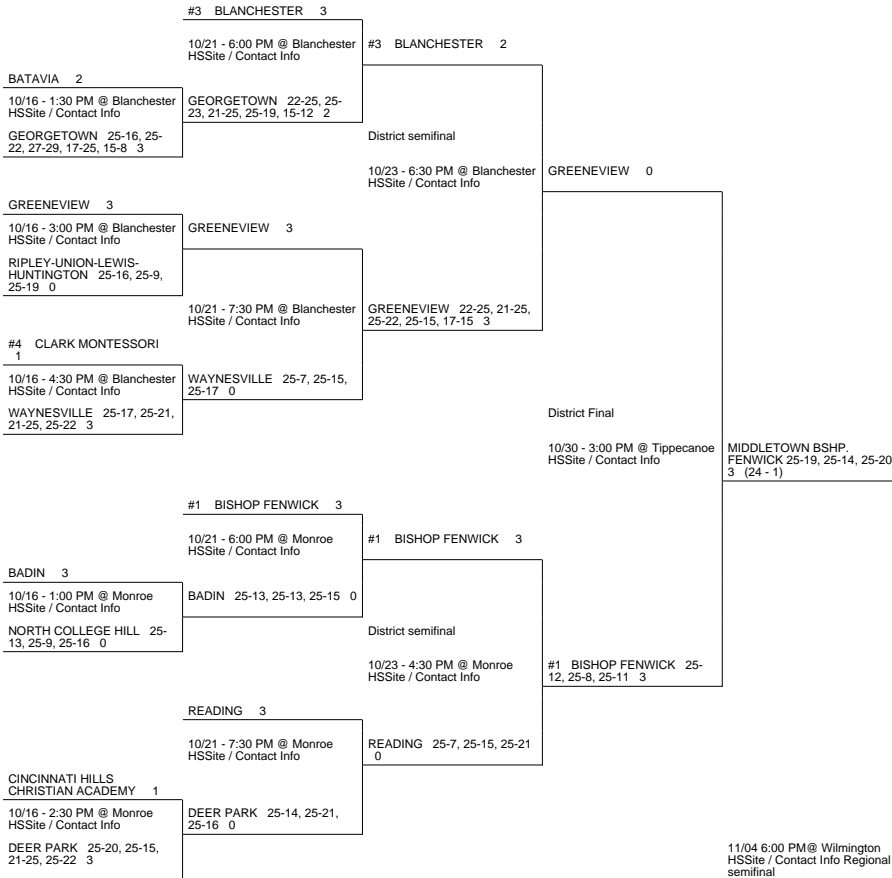

# 2010 OHSAA Girls Volleyball Tournament - Division III, Region 12 - Wilmington

## Tipp City 1 District

## Hilliard 2 District