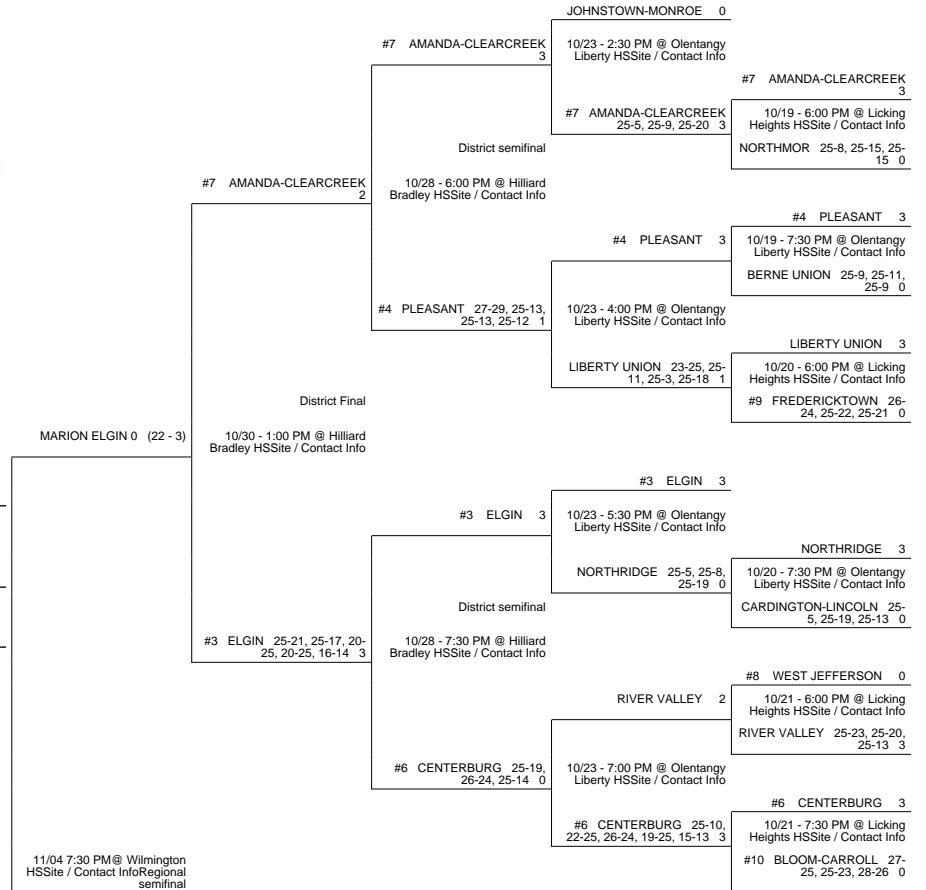

# 2010 OHSAA Girls Volleyball Tournament - Division III, Region 12 - Wilmington

## Tipp City 1 District

## Hilliard 2 District