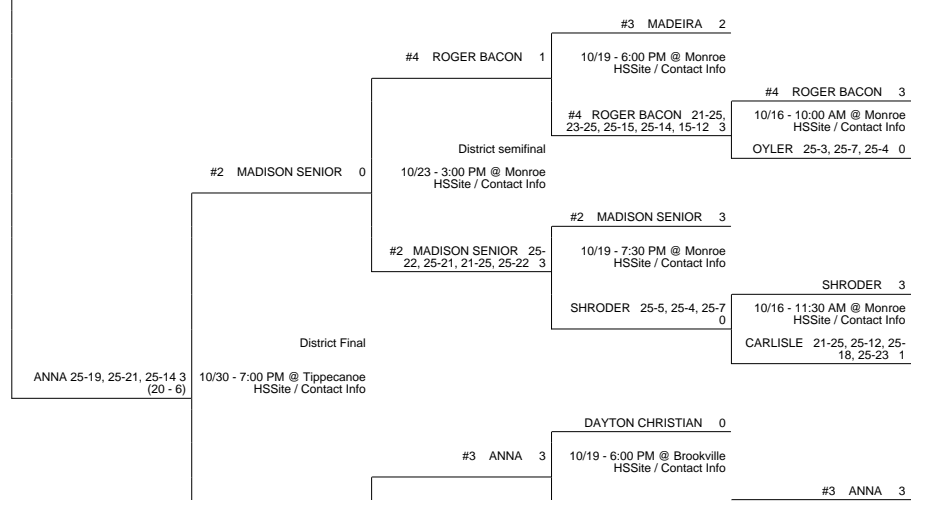

# 2010 OHSAA Girls Volleyball Tournament - Division III, Region 12 - Wilmington

## Tipp City 1 District

## Hilliard 2 District