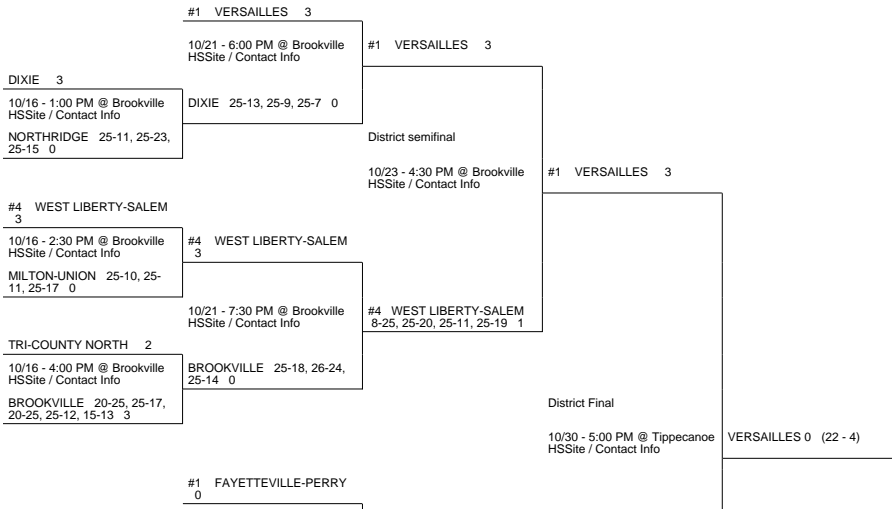

Tipp City 2 District