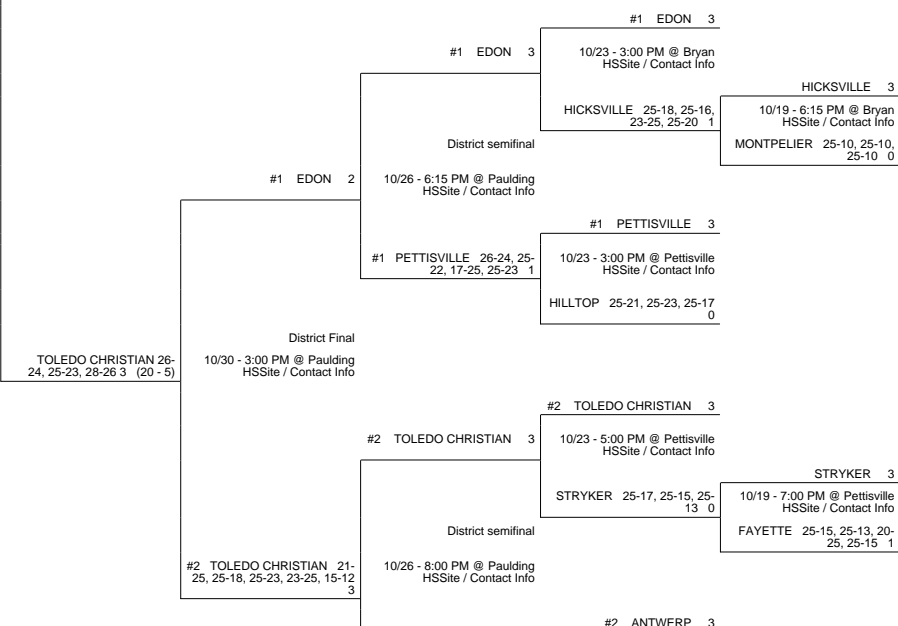

2010 OHSAA Girls Volleyball Tournament - Division IV, Region 14 - Elida

Kalida District

Lima District

Findlay District

Paulding District

2010 OHSAA Girls Volleyball Tournament - Division IV, Region 14 - Elida

PERRY 1	10/23 - 5:00 PM @ Allen East HSSite / Contact Info	#2 ADA 26-24, 25-13, 25-12 0
10/19 - 8:00 PM @ Allen East HSSite / Contact Info	UPPER SCIOTO VALLEY 23-25, 25-21, 25-16, 17-25, 15-11 2	
UPPER SCIOTO VALLEY 20-25, 27-25, 25-21, 25-22 3		

#2 ANTWERP 23-25, 27-29, 25-21, 25-20, 15-7 2	#2 ANTWERP 3	10/23 - 5:00 PM @ Bryan HSSite / Contact Info	NORTH CENTRAL 1
		EDGERTON 25-7, 23-25, 25-14, 25-20 1	10/19 - 8:00 PM @ Bryan HSSite / Contact Info
			EDGERTON 25-21, 25-6, 20-25, 25-11 3