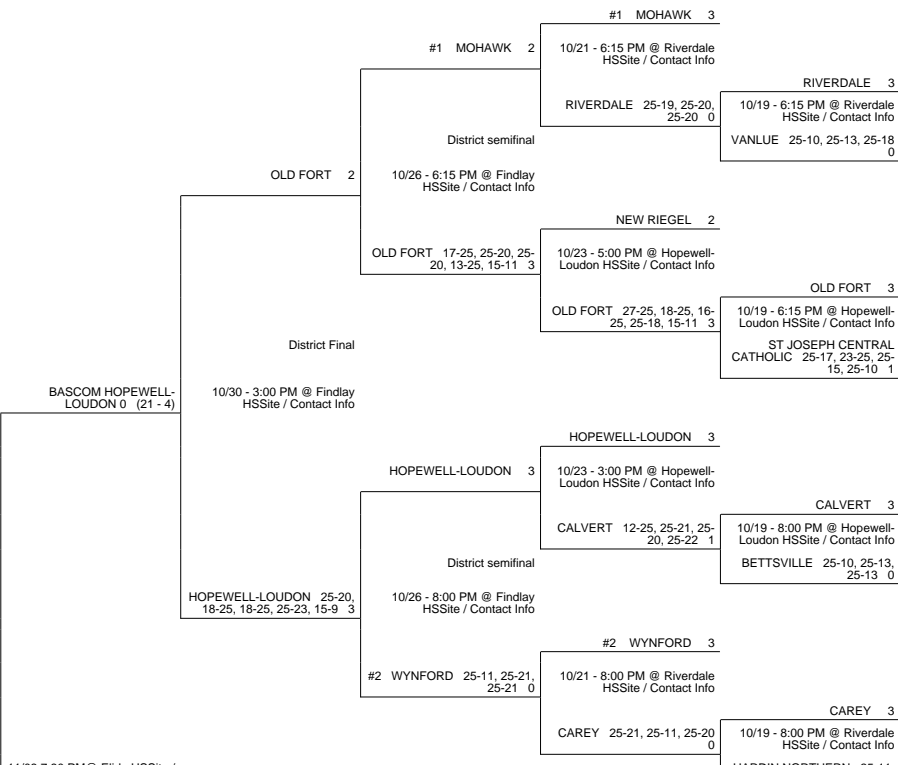

2010 OHSAA Girls Volleyball Tournament - Division IV, Region 14 - Elida

Kalida District

Lima District

Findlay District

Paulding District

2010 OHSAA Girls Volleyball Tournament - Division IV, Region 14 - Elida

PERRY 1	10/23 - 5:00 PM @ Allen East HSSite / Contact Info	#2 ADA 26-24, 25-13, 25-12 0
10/19 - 8:00 PM @ Allen East HSSite / Contact Info	UPPER SCIOTO VALLEY 23-25, 25-21, 25-16, 17-25, 15-11 2	
UPPER SCIOTO VALLEY 20-25, 27-25, 25-21, 25-22 3		

#2 ANTWERP 23-25, 27-29, 25-21, 25-20, 15-7 2	#2 ANTWERP 3	10/23 - 5:00 PM @ Bryan HSSite / Contact Info	NORTH CENTRAL 1
		EDGERTON 25-7, 23-25, 25-14, 25-20 1	10/19 - 8:00 PM @ Bryan HSSite / Contact Info
			EDGERTON 25-21, 25-6, 20-25, 25-11 3