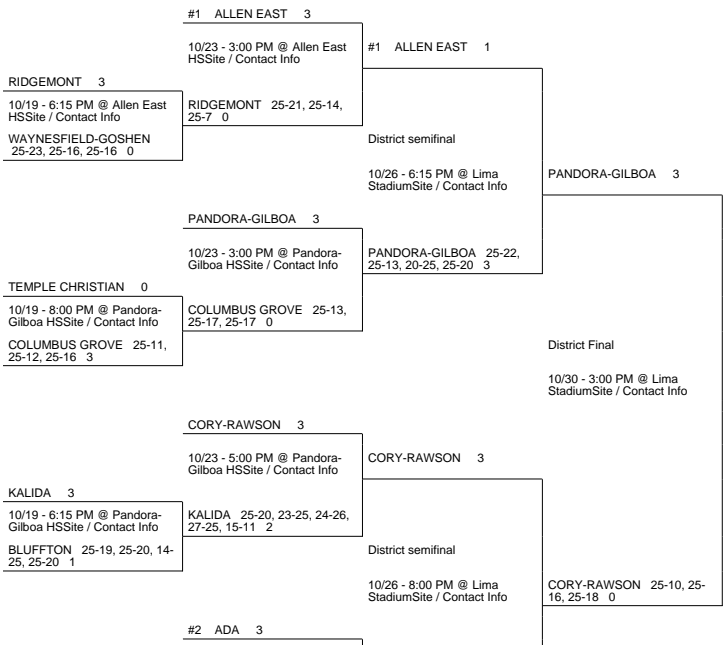

2010 OHSAA Girls Volleyball Tournament - Division IV, Region 14 - Elida

Kalida District

Lima District

Findlay District

Paulding District

2010 OHSAA Girls Volleyball Tournament - Division IV, Region 14 - Elida

PERRY 1	10/23 - 5:00 PM @ Allen East HSSite / Contact Info	#2 ADA 26-24, 25-13, 25-12 0
10/19 - 8:00 PM @ Allen East HSSite / Contact Info	UPPER SCIOTO VALLEY 23-25, 25-21, 25-16, 17-25, 15-11 2	
UPPER SCIOTO VALLEY 20-25, 27-25, 25-21, 25-22 3		

#2 ANTWERP 23-25, 27-29, 25-21, 25-20, 15-7 2	#2 ANTWERP 3	10/23 - 5:00 PM @ Bryan HSSite / Contact Info	NORTH CENTRAL 1
		EDGERTON 25-7, 23-25, 25-14, 25-20 1	10/19 - 8:00 PM @ Bryan HSSite / Contact Info
			EDGERTON 25-21, 25-6, 20-25, 25-11 3