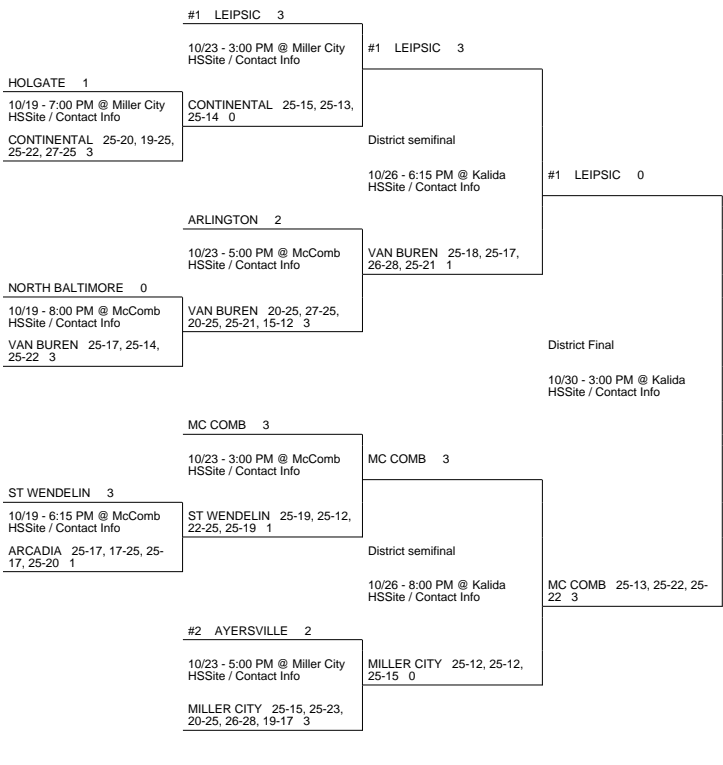

2010 OHSAA Girls Volleyball Tournament - Division IV, Region 14 - Elida

Kalida District

Lima District

Findlay District

Paulding District

2010 OHSAA Girls Volleyball Tournament - Division IV, Region 14 - Elida

PERRY 1	10/23 - 5:00 PM @ Allen East HSSite / Contact Info	#2 ADA 26-24, 25-13, 25-12 0
10/19 - 8:00 PM @ Allen East HSSite / Contact Info	UPPER SCIOTO VALLEY 23-25, 25-21, 25-16, 17-25, 15-11 2	
UPPER SCIOTO VALLEY 20-25, 27-25, 25-21, 25-22 3		

#2 ANTWERP 23-25, 27-29, 25-21, 25-20, 15-7 2	#2 ANTWERP 3	10/23 - 5:00 PM @ Bryan HSSite / Contact Info	NORTH CENTRAL 1
		EDGERTON 25-7, 23-25, 25-14, 25-20 1	10/19 - 8:00 PM @ Bryan HSSite / Contact Info
			EDGERTON 25-21, 25-6, 20-25, 25-11 3