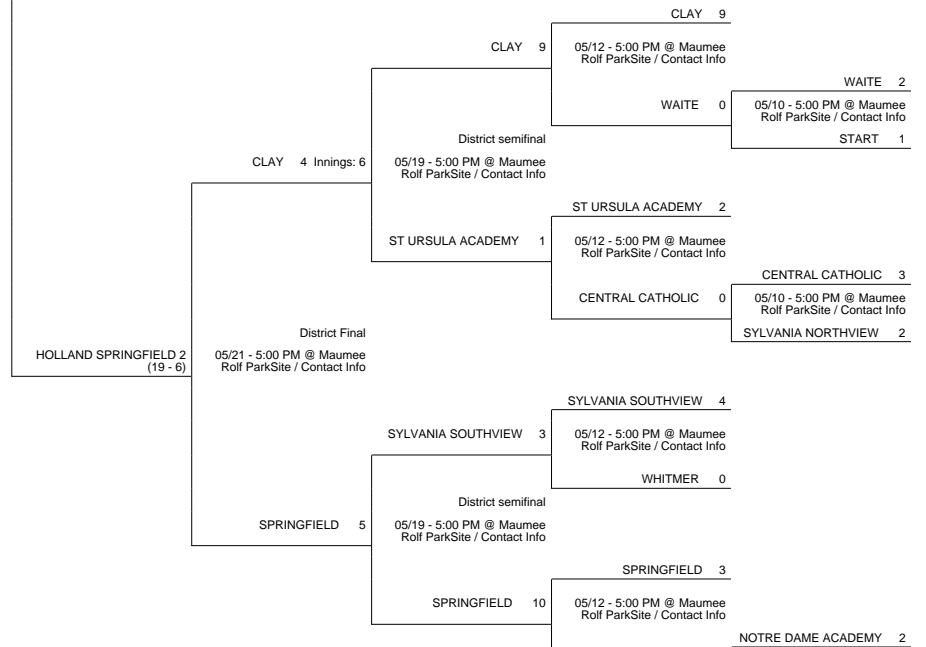

2010 OHSAA Girls Fast-Pitch Softball Tournament - Division I, Region 2 - Clyde

North Ridgeville District

Parma District

Tiffin District

Maumee District

NOTRE DAME ACADEMY 2

2010 OHSAA Girls Fast-Pitch Softball Tournament - Division I, Region 2 - Clyde