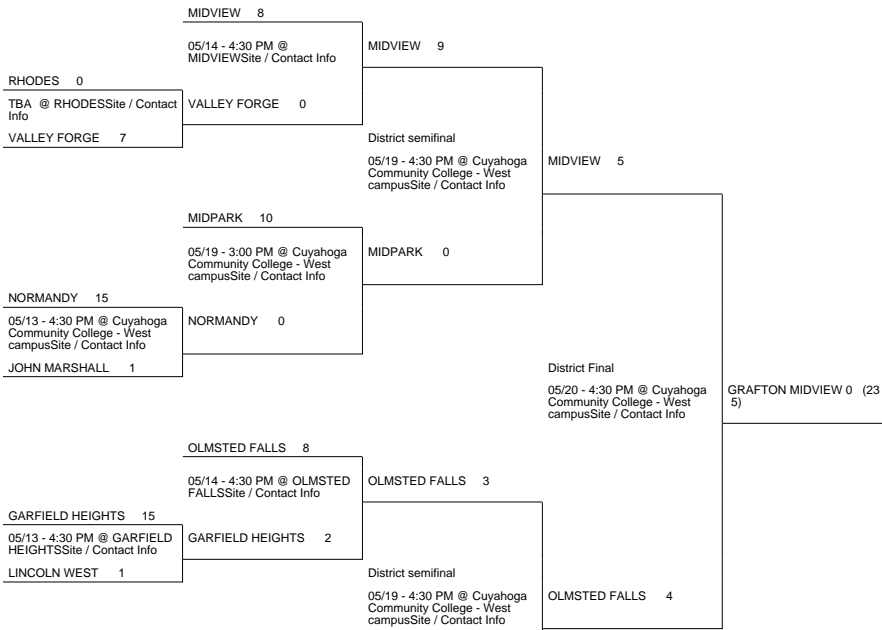

2010 OHSAA Girls Fast-Pitch Softball Tournament - Division I, Region 2 - Clyde

North Ridgeville District

Parma District

Tiffin District

Maumee District

NOTRE DAME ACADEMY 2

2010 OHSAA Girls Fast-Pitch Softball Tournament - Division I, Region 2 - Clyde