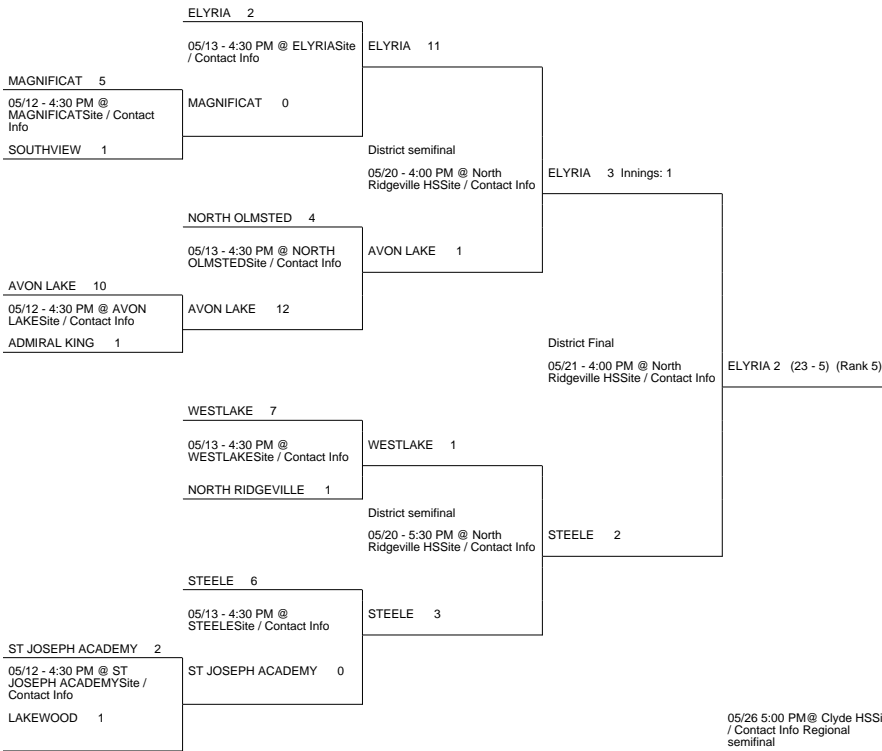

2010 OHSAA Girls Fast-Pitch Softball Tournament - Division I, Region 2 - Clyde

North Ridgeville District

Parma District

Tiffin District

Maumee District

NOTRE DAME ACADEMY 2

2010 OHSAA Girls Fast-Pitch Softball Tournament - Division I, Region 2 - Clyde