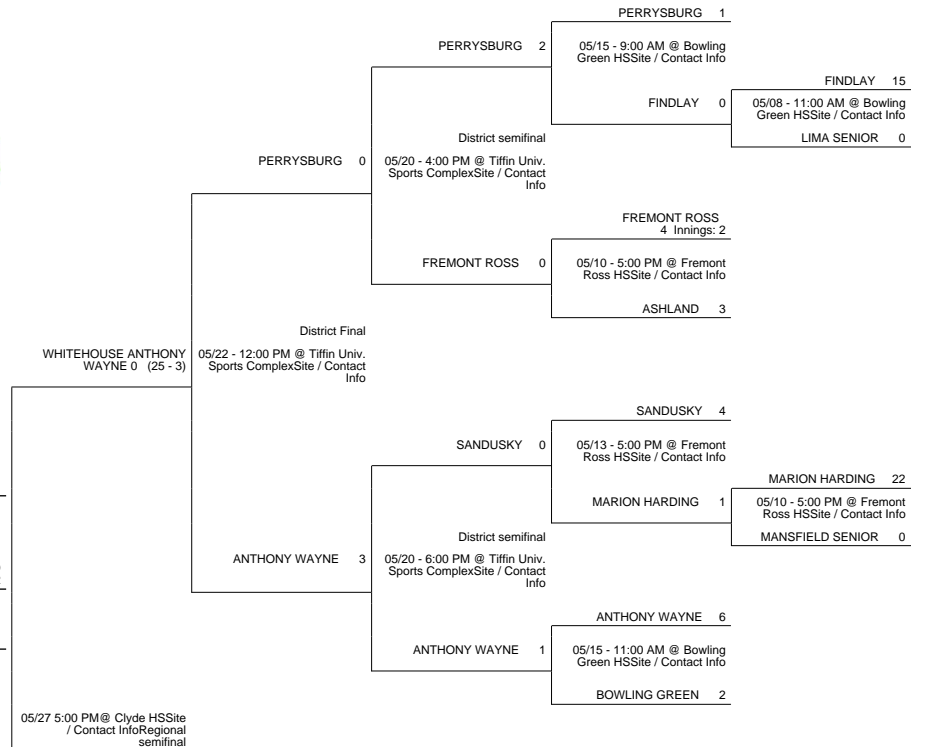

2010 OHSAA Girls Fast-Pitch Softball Tournament - Division I, Region 2 - Clyde

North Ridgeville District

Parma District

Tiffin District

Maumee District

NOTRE DAME ACADEMY 2

2010 OHSAA Girls Fast-Pitch Softball Tournament - Division I, Region 2 - Clyde