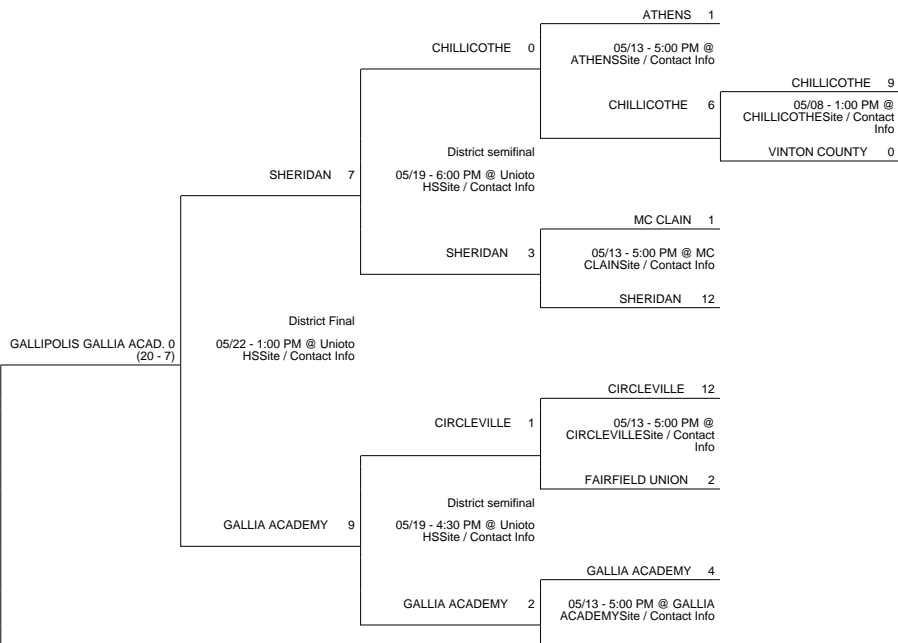

2010 OHSAA Girls Fast-Pitch Softball Tournament - Division II, Region 7 - Pickerington

Chillicothe 1 District

Warsaw 1 District

Chillicothe 2 District

Warsaw 2 District