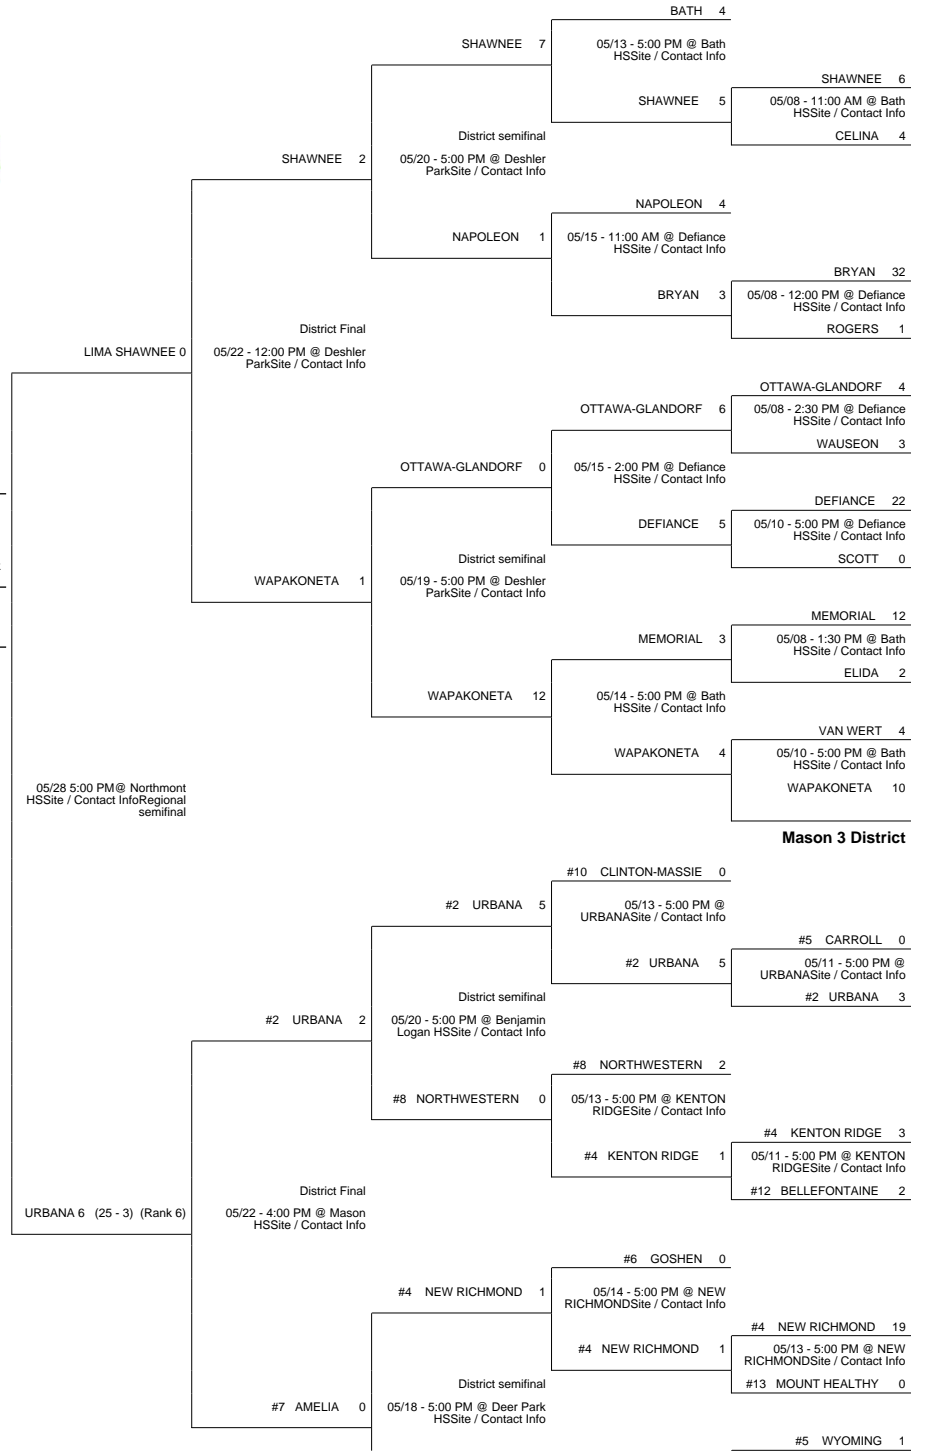

2010 OHSAA Girls Fast-Pitch Softball Tournament - Division II, Region 8 - Clayton

Mason 1 District

Deshler District

Mason 3 District

2010 OHSAA Girls Fast-Pitch Softball Tournament - Division II, Region 8 - Clayton