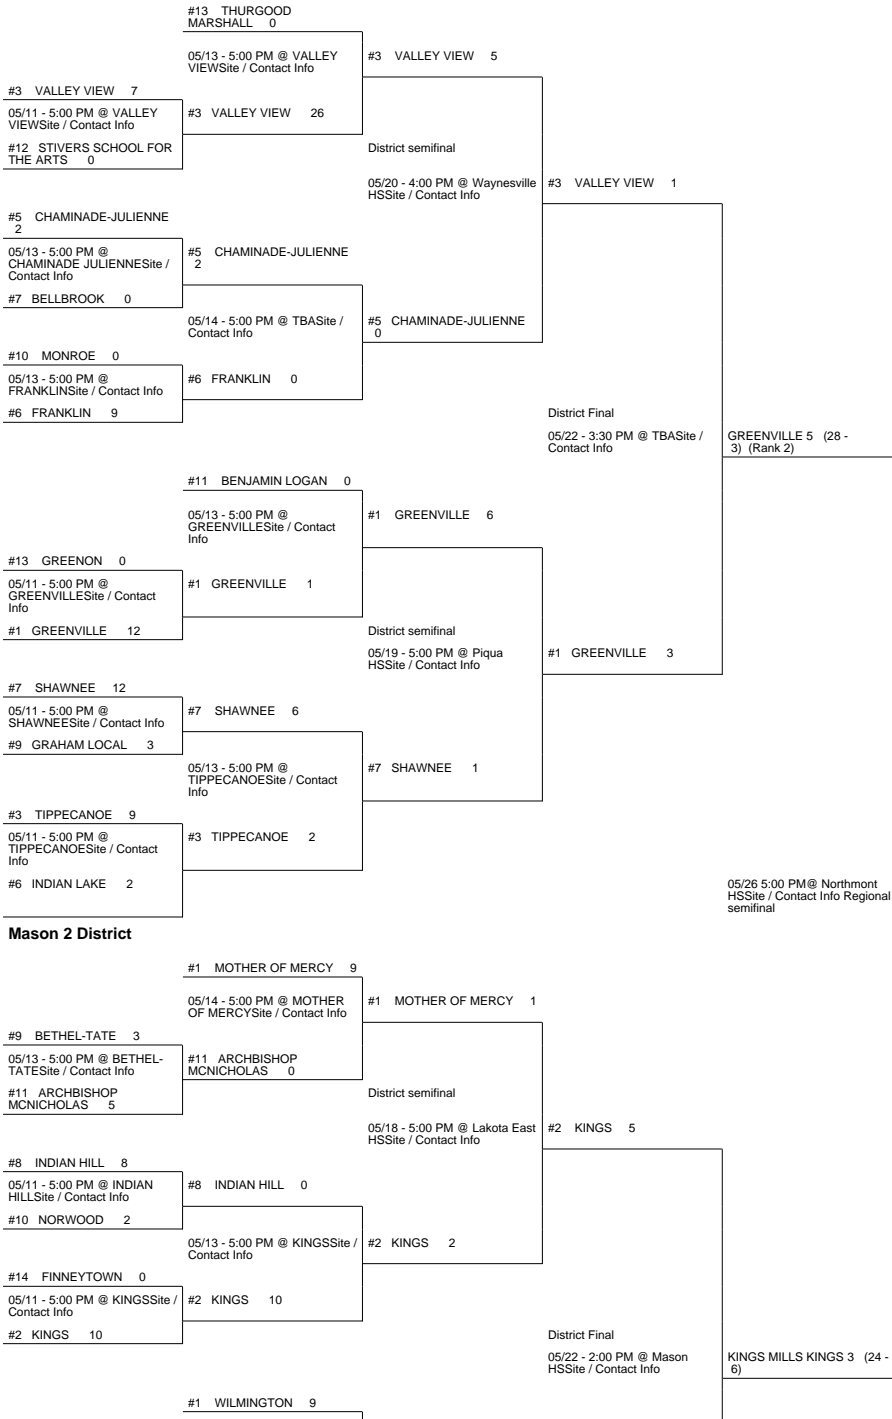

2010 OHSAA Girls Fast-Pitch Softball Tournament - Division II, Region 8 - Clayton

Mason 1 District

Deshler District

Mason 3 District

2010 OHSAA Girls Fast-Pitch Softball Tournament - Division II, Region 8 - Clayton