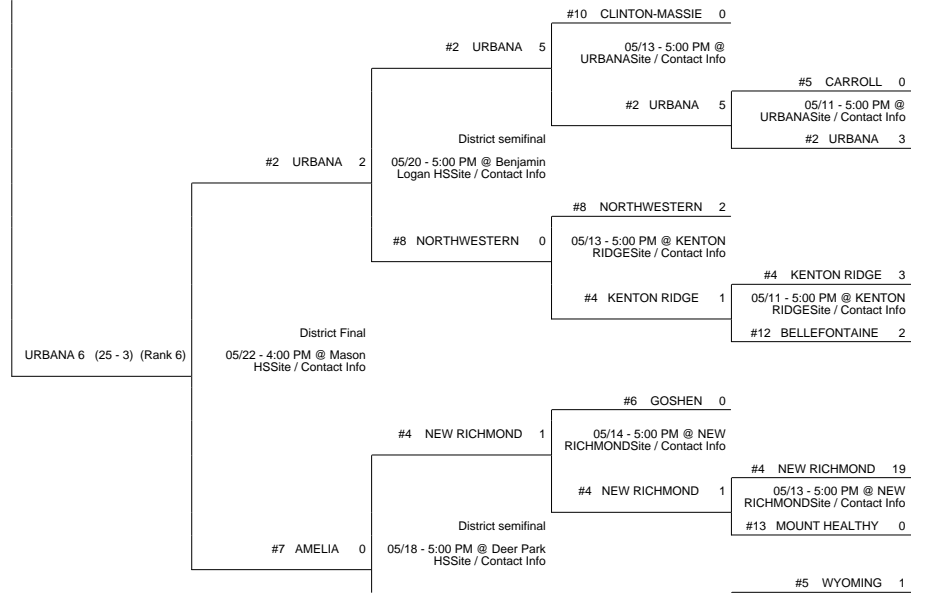

2010 OHSAA Girls Fast-Pitch Softball Tournament - Division II, Region 8 - Clayton

Mason 1 District

Deshler District

Mason 3 District

2010 OHSAA Girls Fast-Pitch Softball Tournament - Division II, Region 8 - Clayton