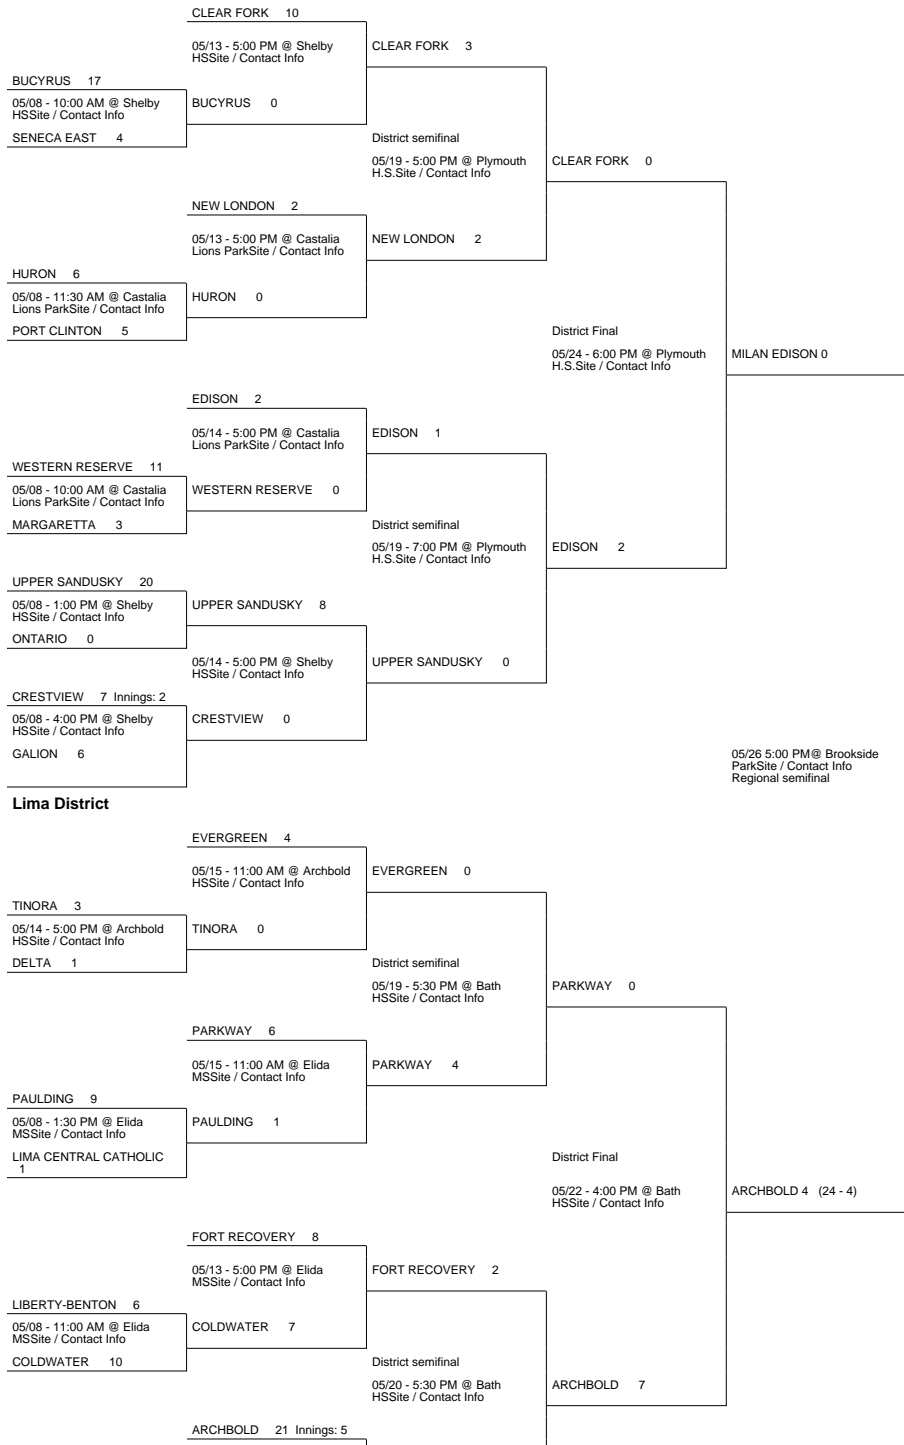

2010 OHSAA Girls Fast-Pitch Softball Tournament - Division III, Region 10 - Ashland

Plymouth District

ARCHBOLD (25 - 4) 5

vs

BLOOMDALE ELMWOOD (18 - 9) 2

ARCHBOLD (26 - 4)

Regional Final

Winner Advances to State Semifinal at 8:00 PM June 4 vs. Region 12 - Fairborn Region Championship

Cambridge District

2010 OHSAA Girls Fast-Pitch Softball Tournament - Division III, Region 10 - Ashland

05/15 - 11:00 AM @ Archbold
HSSite / Contact Info

ARCHBOLD 12

LIBERTY CENTER

6 Innings: 1

05/14 - 5:00 PM @ Archbold
HSSite / Contact Info

SWANTON 0

SWANTON 7