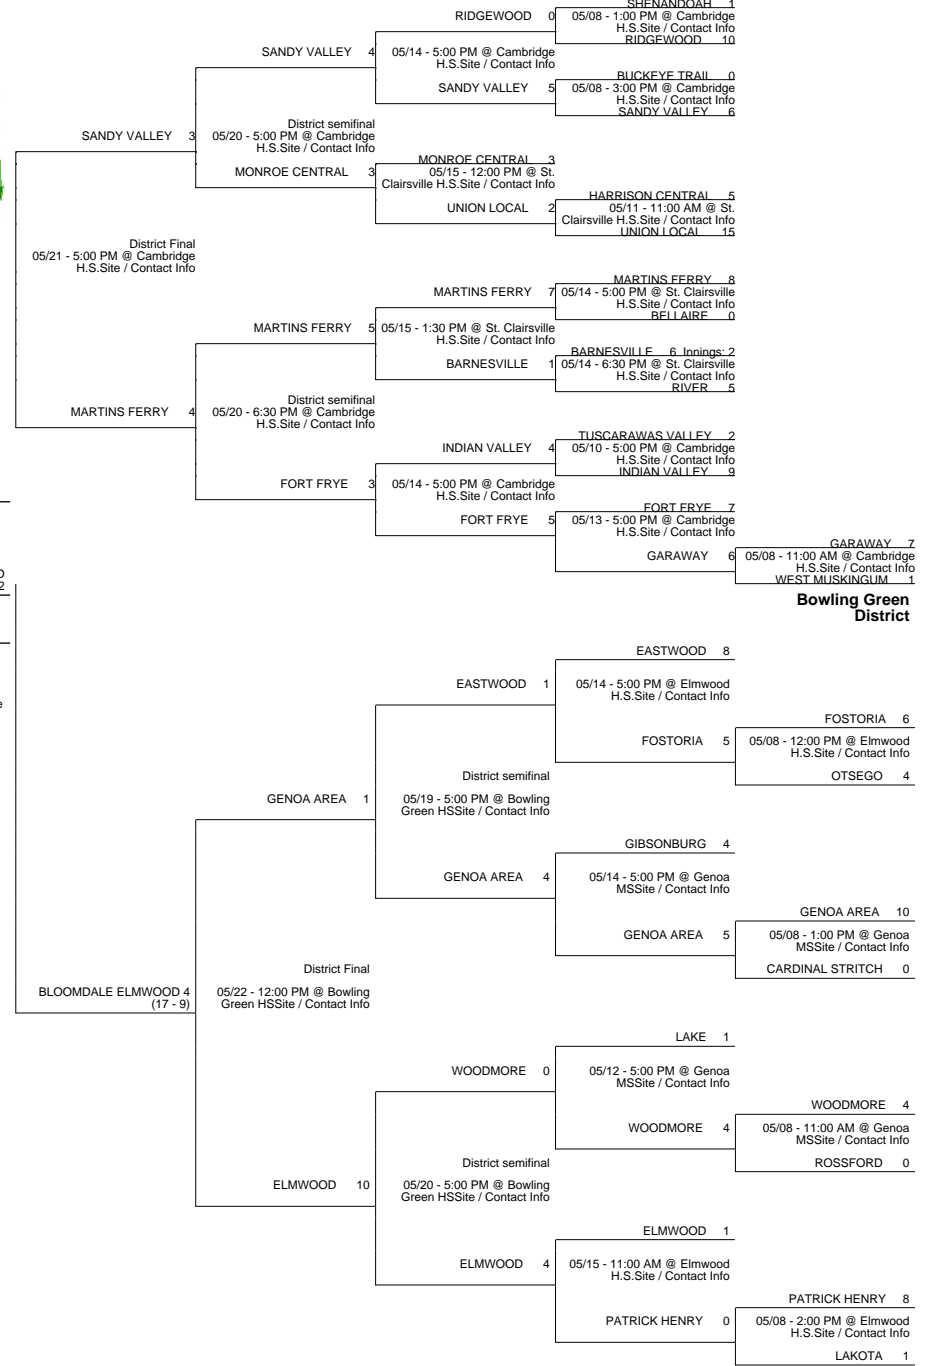

2010 OHSAA Girls Fast-Pitch Softball Tournament - Division III, Region 10 - Ashland

Plymouth District

ARCHBOLD (25 - 4) 5

vs

BLOOMDALE ELMWOOD (18 - 9) 2

ARCHBOLD (26 - 4)

Regional Final

Winner Advances to State Semifinal at 8:00 PM June 4 vs. Region 12 - Fairborn Region Championship

Cambridge District

2010 OHSAA Girls Fast-Pitch Softball Tournament - Division III, Region 10 - Ashland

05/15 - 11:00 AM @ Archbold
HSSite / Contact Info

ARCHBOLD 12

LIBERTY CENTER

6 Innings: 1

05/14 - 5:00 PM @ Archbold
HSSite / Contact Info

SWANTON 0

SWANTON 7