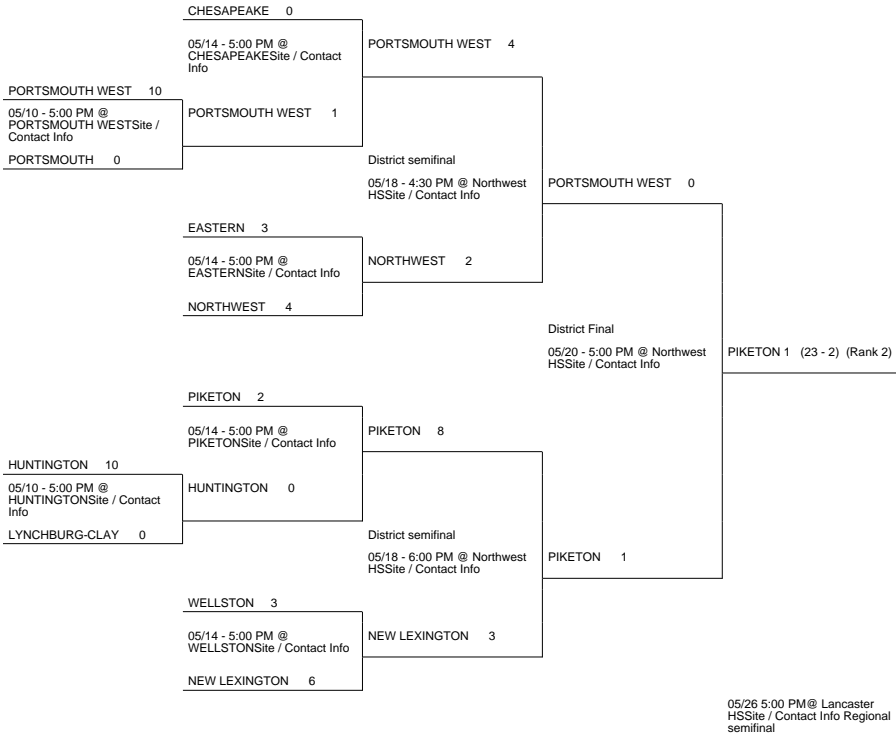

2010 OHSAA Girls Fast-Pitch Softball Tournament - Division III, Region 11 - Lancaster

McDermott District

Rio Grande District

Pickerington 1 District

Lucasville District

2010 OHSAA Girls Fast-Pitch Softball Tournament - Division III, Region 11 - Lancaster

| | |
|--|---|
| 05/12 - 5:30 PM @ MOUNT GILEAD Site / Contact Info EAST KNOX 1 | #7 MOUNT GILEAD 3 |
| #8 FAIRBANKS 10 | 05/14 - 5:30 PM @ MOUNT GILEAD Site / Contact Info |
| 05/13 - 5:30 PM @ Old Milford Center Elementary Site / Contact Info CENTERBURG 0 | #8 FAIRBANKS 7 |
| | #8 FAIRBANKS 0 |