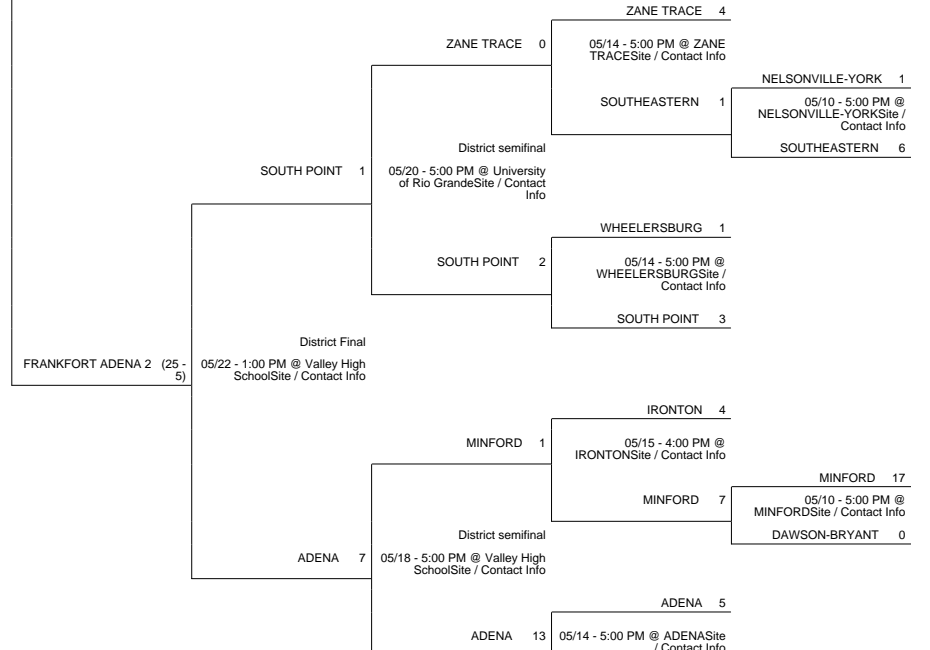

2010 OHSAA Girls Fast-Pitch Softball Tournament - Division III, Region 11 - Lancaster

McDermott District

Rio Grande District

Pickerington 1 District

Lucasville District

2010 OHSAA Girls Fast-Pitch Softball Tournament - Division III, Region 11 - Lancaster

| | |
|--|---|
| 05/12 - 5:30 PM @ MOUNT GILEAD Site / Contact Info EAST KNOX 1 | #7 MOUNT GILEAD 3 |
| #8 FAIRBANKS 10 | 05/14 - 5:30 PM @ MOUNT GILEAD Site / Contact Info |
| 05/13 - 5:30 PM @ Old Milford Center Elementary Site / Contact Info CENTERBURG 0 | #8 FAIRBANKS 7 |
| | #8 FAIRBANKS 0 |