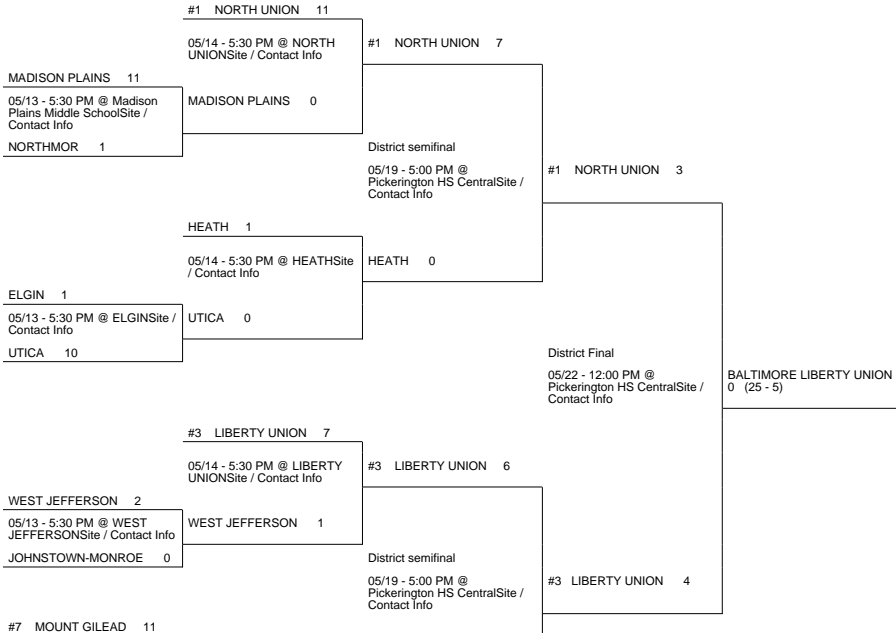

2010 OHSAA Girls Fast-Pitch Softball Tournament - Division III, Region 11 - Lancaster

McDermott District

Rio Grande District

Pickerington 1 District

Lucasville District

2010 OHSAA Girls Fast-Pitch Softball Tournament - Division III, Region 11 - Lancaster

| | |
|--|---|
| 05/12 - 5:30 PM @ MOUNT GILEAD Site / Contact Info EAST KNOX 1 | #7 MOUNT GILEAD 3 |
| #8 FAIRBANKS 10 | 05/14 - 5:30 PM @ MOUNT GILEAD Site / Contact Info |
| 05/13 - 5:30 PM @ Old Milford Center Elementary Site / Contact Info CENTERBURG 0 | #8 FAIRBANKS 7 |
| | #8 FAIRBANKS 0 |