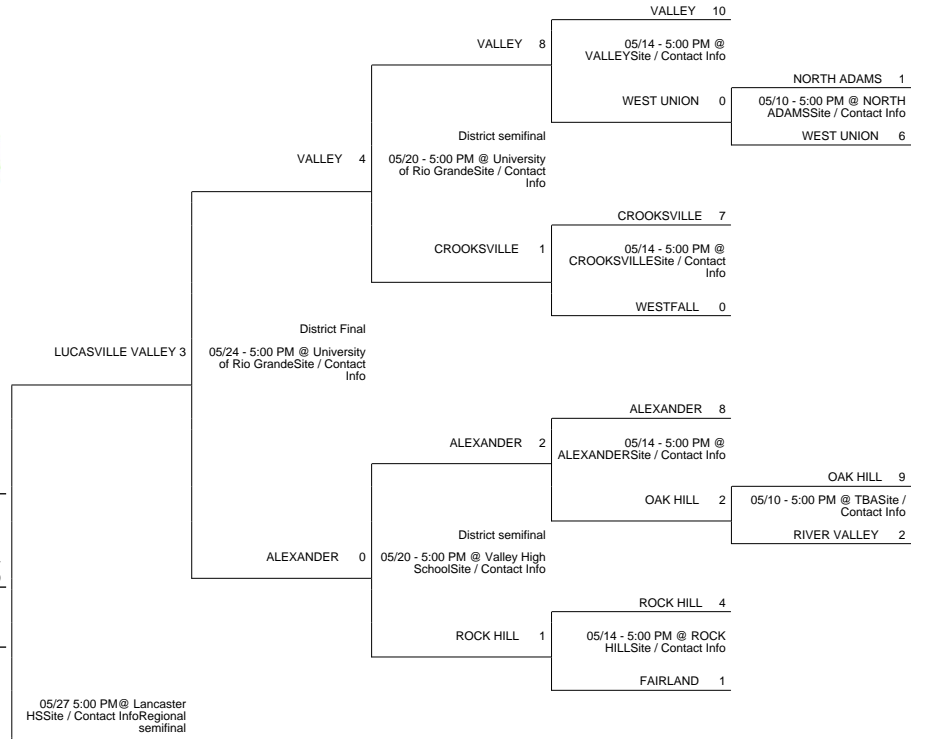

2010 OHSAA Girls Fast-Pitch Softball Tournament - Division III, Region 11 - Lancaster

McDermott District

Rio Grande District

Pickerington 1 District

Lucasville District

2010 OHSAA Girls Fast-Pitch Softball Tournament - Division III, Region 11 - Lancaster

| | |
|--|---|
| 05/12 - 5:30 PM @ MOUNT GILEAD Site / Contact Info EAST KNOX 1 | #7 MOUNT GILEAD 3 |
| #8 FAIRBANKS 10 | 05/14 - 5:30 PM @ MOUNT GILEAD Site / Contact Info |
| 05/13 - 5:30 PM @ Old Milford Center Elementary Site / Contact Info CENTERBURG 0 | #8 FAIRBANKS 7 |
| | #8 FAIRBANKS 0 |