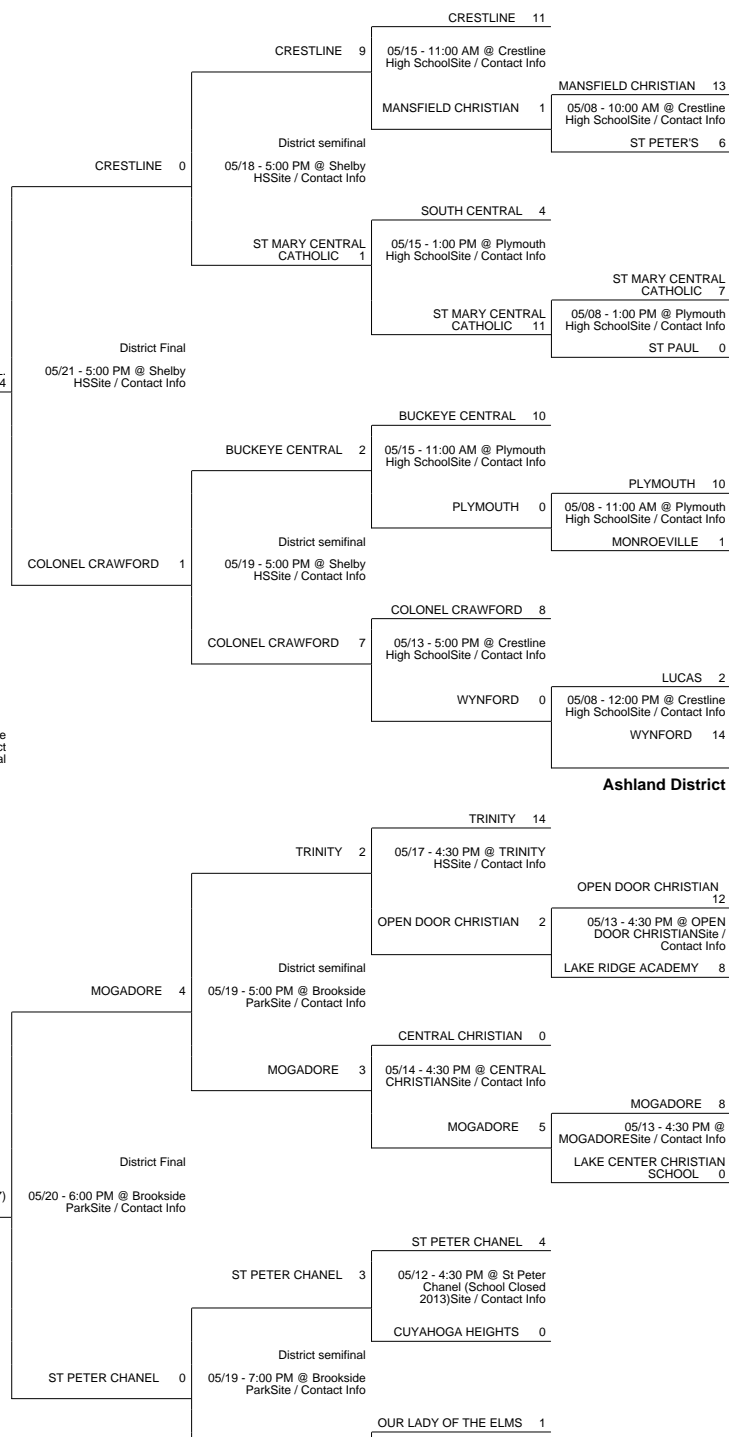

2010 OHSAA Girls Fast-Pitch Softball Tournament - Division IV, Region 13 - Kent

Cortland District

Shelby District

Ashland District

2010 OHSAA Girls Fast-Pitch Softball Tournament - Division IV, Region 13 - Kent