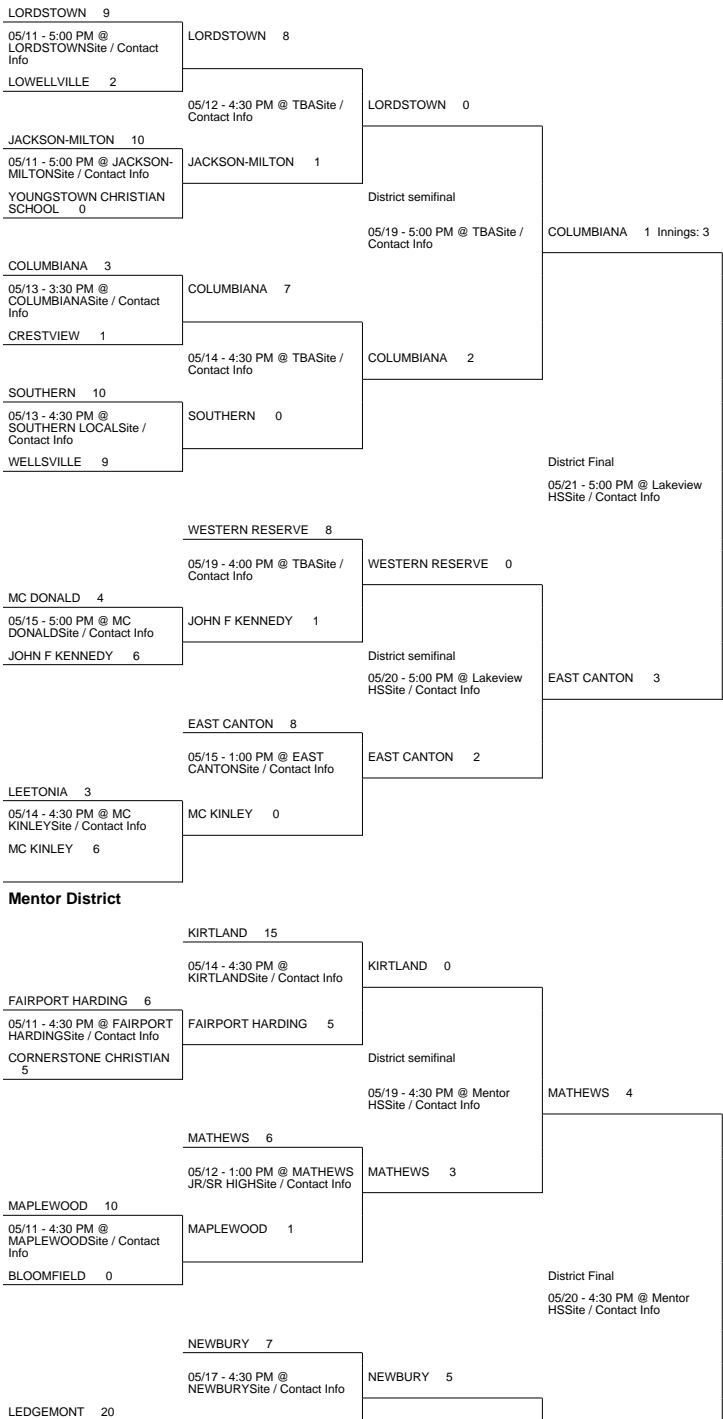

2010 OHSAA Girls Fast-Pitch Softball Tournament - Division IV, Region 13 - Kent

Cortland District

Shelby District

Ashland District

2010 OHSAA Girls Fast-Pitch Softball Tournament - Division IV, Region 13 - Kent