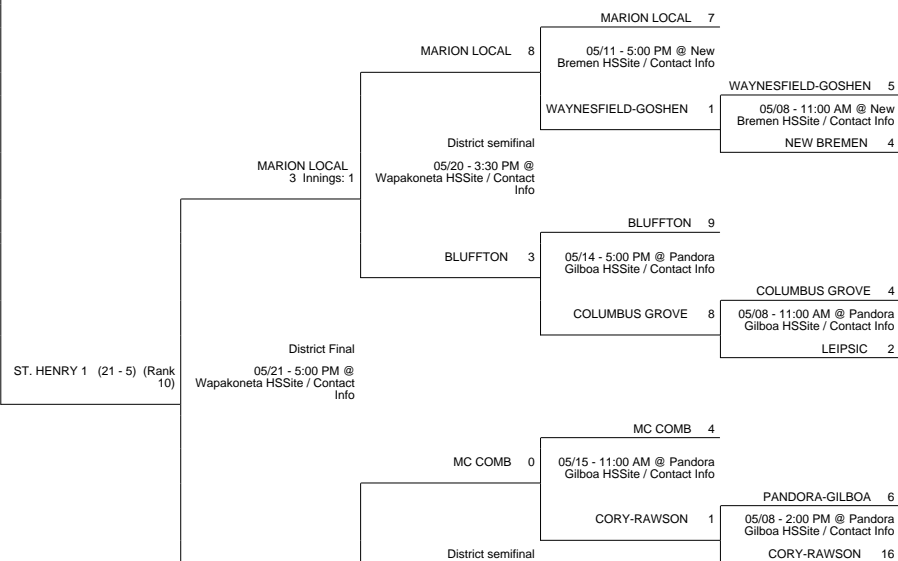

# 2010 OHSAA Girls Fast-Pitch Softball Tournament - Division IV, Region 16 - Tipp City

## Brookville 3 District

WILLIAMSBURG (18 - 9) vs PLEASANT HILL NEWTON LOCAL (24 - 5) 4

PLEASANT HILL NEWTON LOCAL (25 - 5)

Regional Final

Winner Advances to State Semifinal at 3:00 PM June 4 vs. Region 13 - Kent Region Championship

## Brookville 2 District