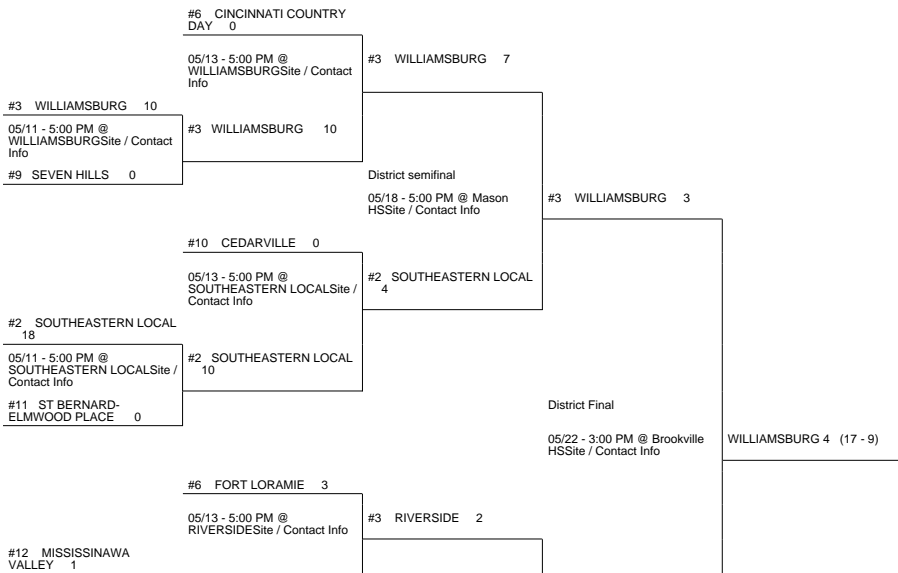

# 2010 OHSAA Girls Fast-Pitch Softball Tournament - Division IV, Region 16 - Tipp City

## Brookville 1 District

## Brookville 3 District

WILLIAMSBURG (18 - 9) vs PLEASANT HILL NEWTON LOCAL (24 - 5) 4

PLEASANT HILL NEWTON LOCAL (25 - 5)

Regional Final

Winner Advances to State Semifinal at 3:00 PM June 4 vs. Region 13 - Kent Region Championship