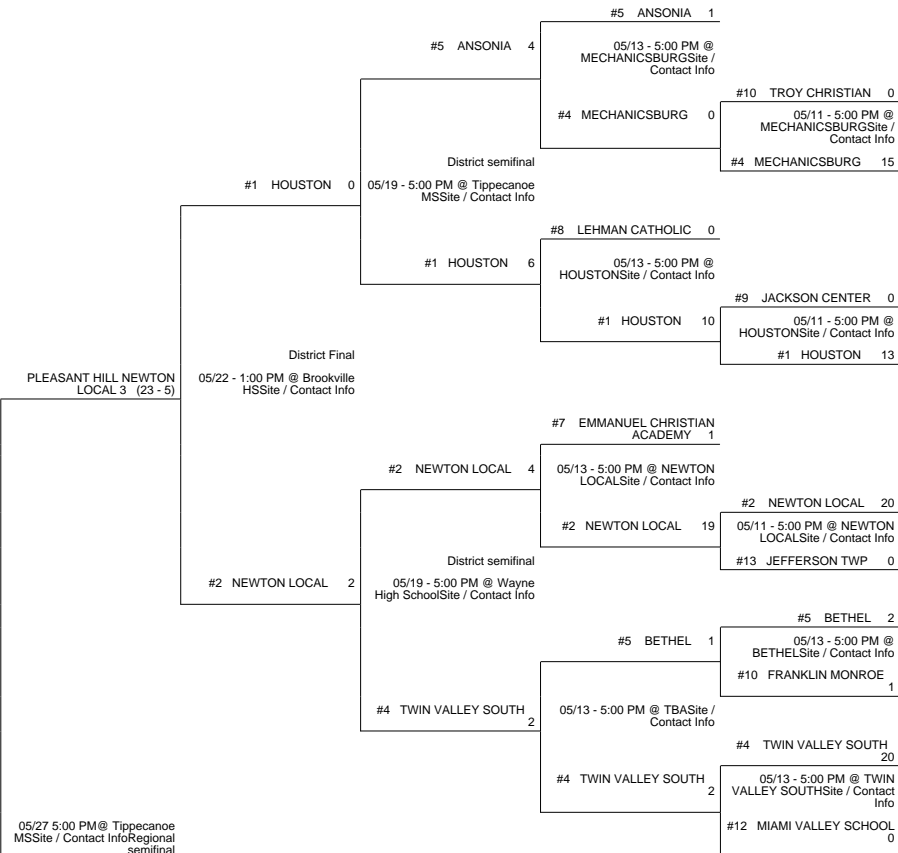

# 2010 OHSAA Girls Fast-Pitch Softball Tournament - Division IV, Region 16 - Tipp City

## Brookville 1 District

## Brookville 3 District

WILLIAMSBURG (18 - 9) vs PLEASANT HILL NEWTON LOCAL (24 - 5) 4

PLEASANT HILL NEWTON LOCAL (25 - 5)

Regional Final

Winner Advances to State Semifinal at 3:00 PM June 4 vs. Region 13 - Kent Region Championship

## Brookville 2 District