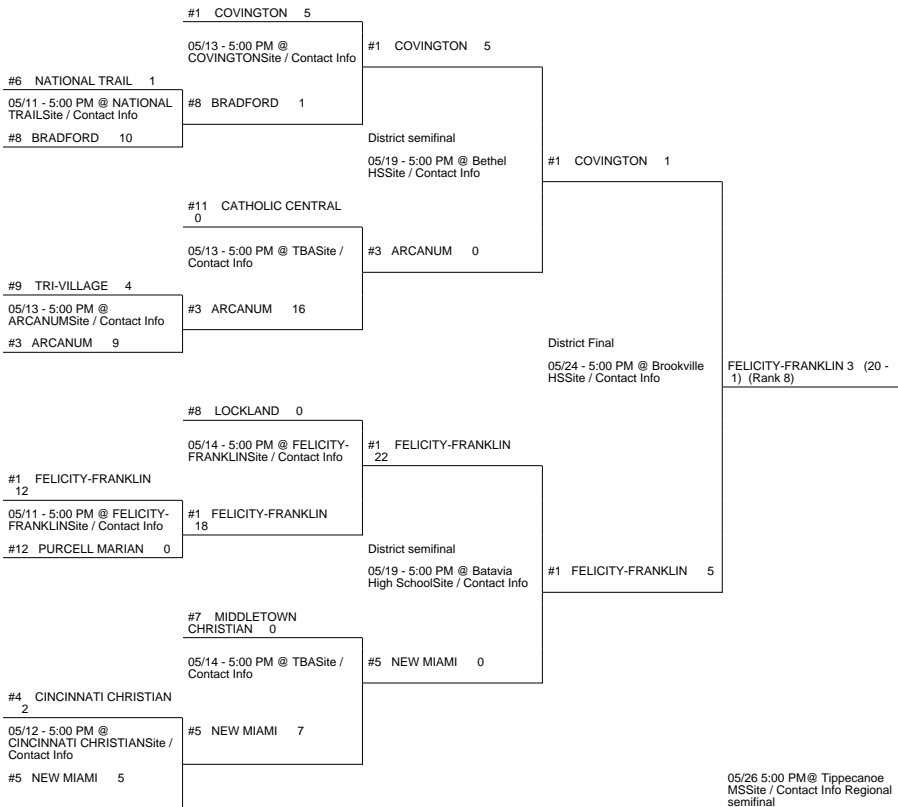

# 2010 OHSAA Girls Fast-Pitch Softball Tournament - Division IV, Region 16 - Tipp City

## Brookville 1 District

## Brookville 3 District

WILLIAMSBURG (18 - 9) vs PLEASANT HILL NEWTON LOCAL (24 - 5) 4

PLEASANT HILL NEWTON LOCAL (25 - 5)

Regional Final

Winner Advances to State Semifinal at 3:00 PM June 4 vs. Region 13 - Kent Region Championship

## Brookville 2 District