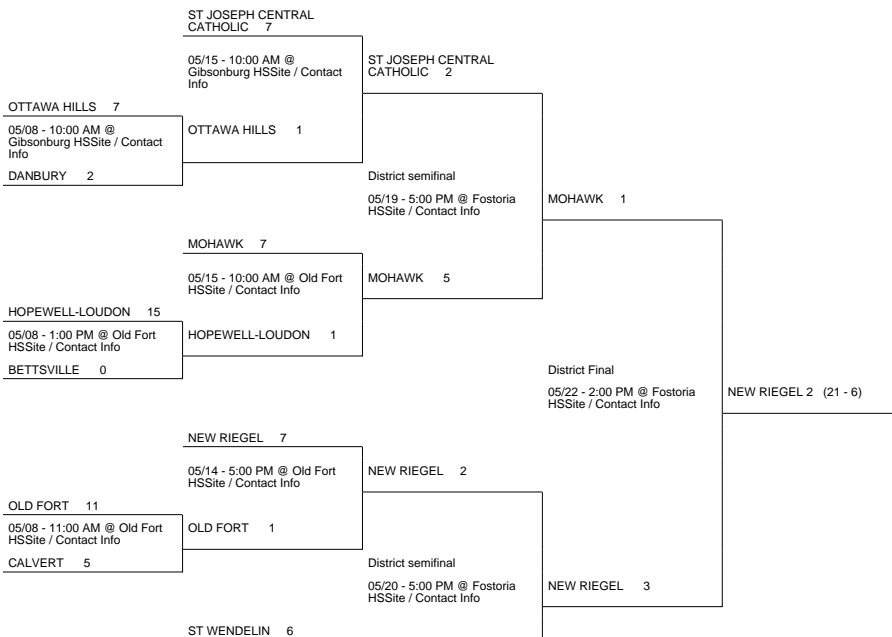

2010 OHSAA Girls Fast-Pitch Softball Tournament - Division IV, Region 14 - Findlay

Elida District

Findlay District

Fostoria District

Bryan District

2010 OHSAA Girls Fast-Pitch Softball Tournament - Division IV, Region 14 - Findlay

ST WENDELIN 6
05/08 - 12:00 PM @
Gibsonburg HS Site / Contact
Info
NORTHWOOD 3

ST WENDELIN 1

EDGERTON 6
EDGERTON 1
05/08 - 1:00 PM @ Hicksville
High School Site / Contact Info
HICKSVILLE 2