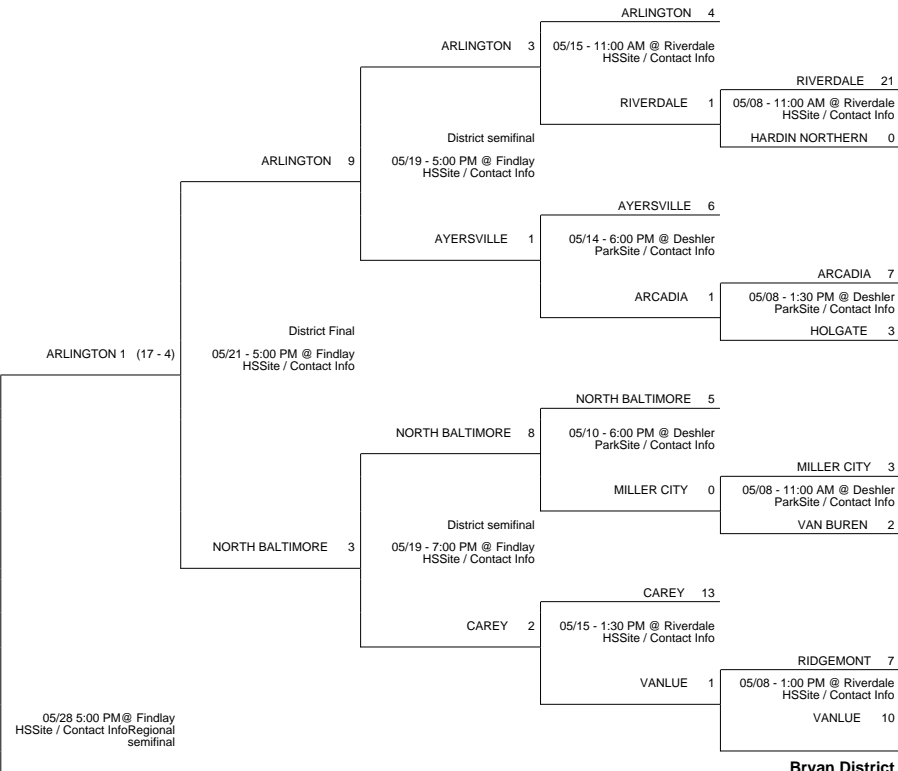

2010 OHSAA Girls Fast-Pitch Softball Tournament - Division IV, Region 14 - Findlay

Elida District

Findlay District

Fostoria District

Bryan District

2010 OHSAA Girls Fast-Pitch Softball Tournament - Division IV, Region 14 - Findlay

ST WENDELIN 6
05/08 - 12:00 PM @
Gibsonburg HS Site / Contact
Info
NORTHWOOD 3

ST WENDELIN 1

EDGERTON 6
EDGERTON 1
05/08 - 1:00 PM @ Hicksville
High School Site / Contact Info
HICKSVILLE 2