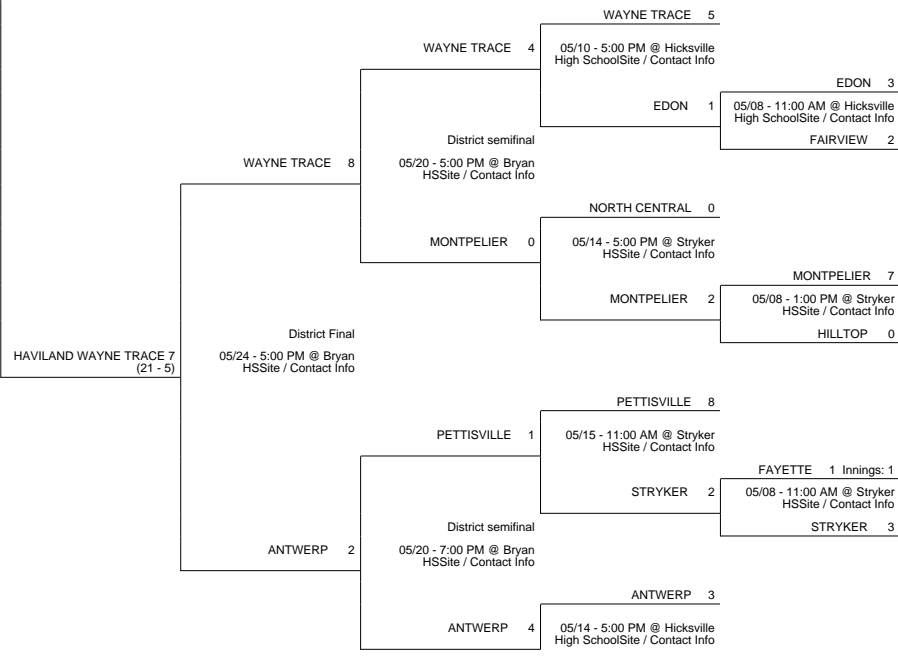

2010 OHSAA Girls Fast-Pitch Softball Tournament - Division IV, Region 14 - Findlay

Elida District

Findlay District

Fostoria District

Bryan District

2010 OHSAA Girls Fast-Pitch Softball Tournament - Division IV, Region 14 - Findlay

ST WENDELIN 6
05/08 - 12:00 PM @
Gibsonburg HS Site / Contact
Info
NORTHWOOD 3

ST WENDELIN 1

EDGERTON 6
EDGERTON 1
05/08 - 1:00 PM @ Hicksville
High School Site / Contact Info
HICKSVILLE 2