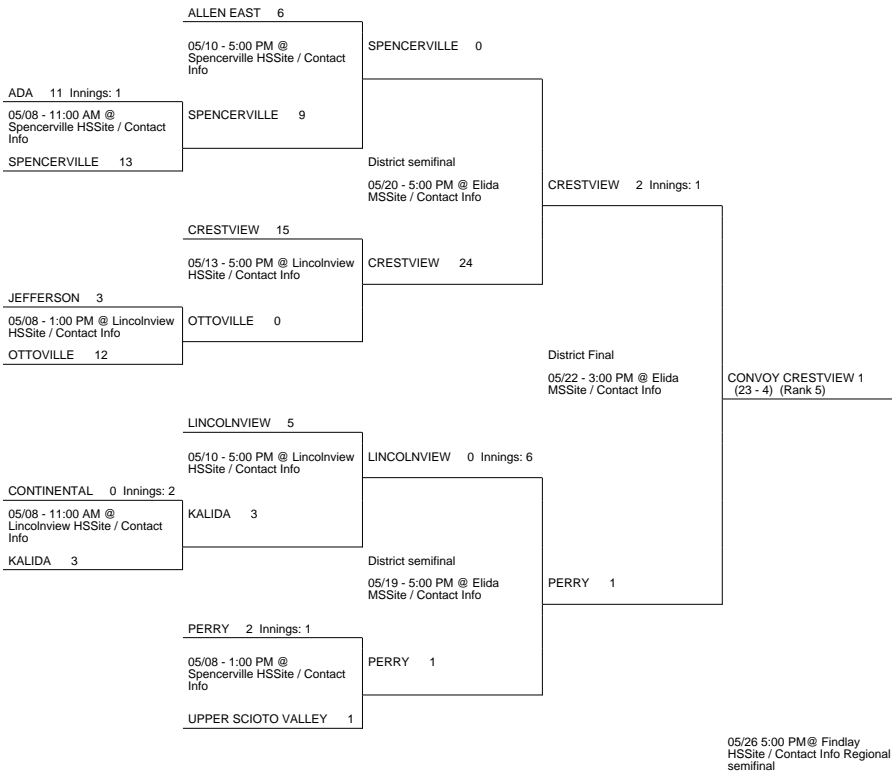

2010 OHSAA Girls Fast-Pitch Softball Tournament - Division IV, Region 14 - Findlay

Elida District

Findlay District

Fostoria District

Bryan District

2010 OHSAA Girls Fast-Pitch Softball Tournament - Division IV, Region 14 - Findlay

ST WENDELIN 6
05/08 - 12:00 PM @
Gibsonburg HS Site / Contact
Info
NORTHWOOD 3

ST WENDELIN 1

EDGERTON 6
EDGERTON 1
05/08 - 1:00 PM @ Hicksville
High School Site / Contact Info
HICKSVILLE 2