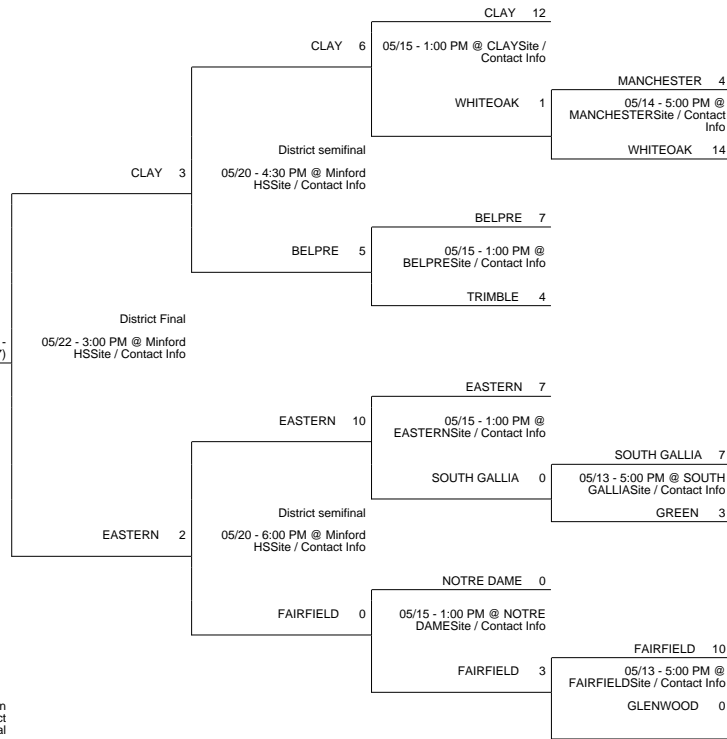

Minford 2 District