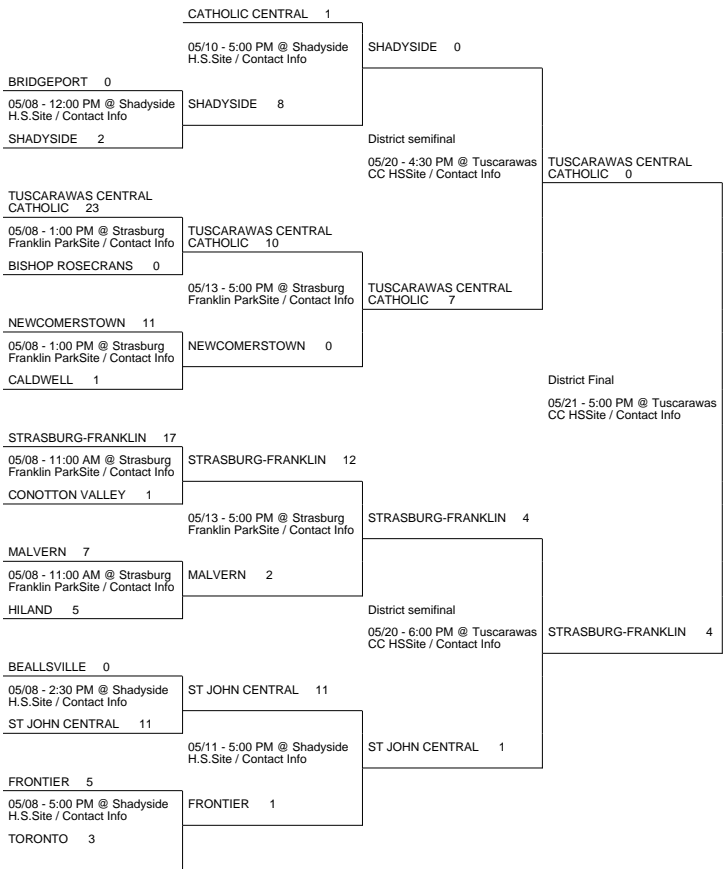

2010 OHSAA Girls Fast-Pitch Softball Tournament - Division IV, Region 15 - Pickerington

New Philadelphia District