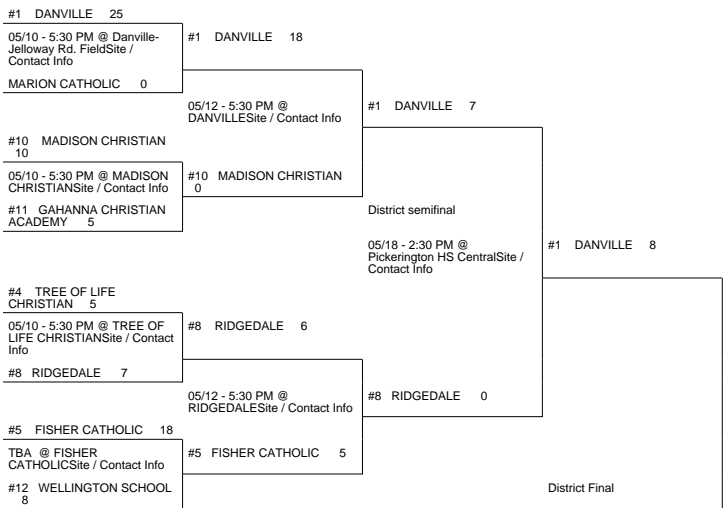

Pickerington District