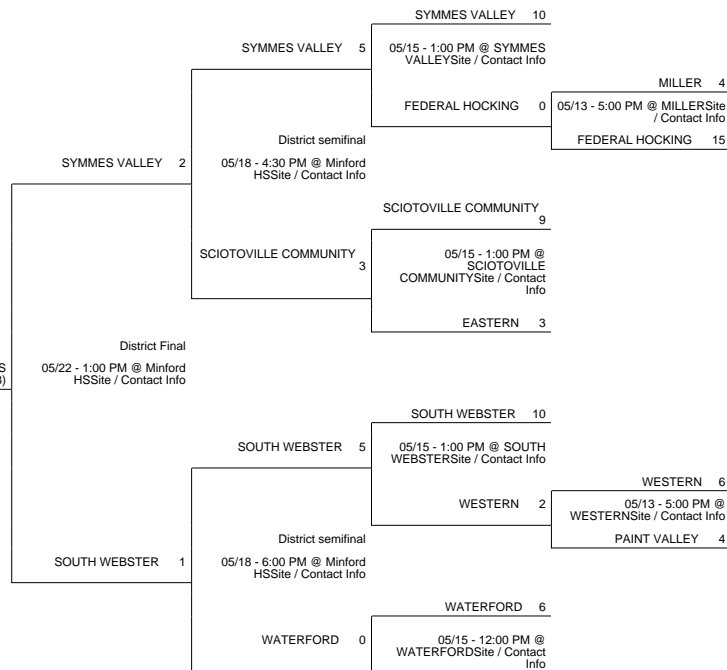

Minford 1 District