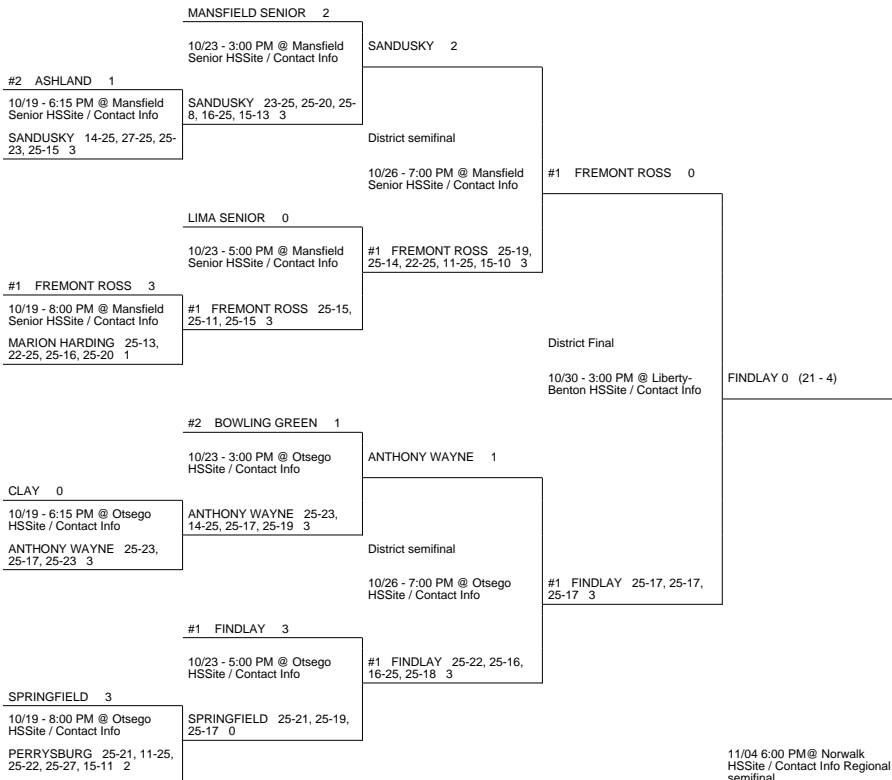

2010 OHSAA Girls Volleyball Tournament - Division I, Region 2 - Norwalk

Findlay District

Grafton District

Strongsville District

Perrysburg District

2010 OHSAA Girls Volleyball Tournament - Division I, Region 2 - Norwalk

#3 NORTH ROYALTON 3	
10/19 - 7:00 PM @ Strongsville HSSite / Contact Info	#3 NORTH ROYALTON 3
RHODES 25-4, 25-2, 25-9 0	
	10/21 - 6:00 PM @ Strongsville HSSite / Contact Info
LAKEWOOD 0	#3 NORTH ROYALTON 25-16, 17-25, 25-15, 25-17 1
10/19 - 6:00 PM @ Strongsville HSSite / Contact Info	NORMANDY 25-19, 25-18, 21-25, 17-25, 15-8 2
NORMANDY 25-11, 25-23, 25-21 3	

SYLVANIA SOUTHVIEW 25-8, 25-12, 25-14 0	10/21 - 8:00 PM @ Perysburg HSSite / Contact Info
	BOWSHER 27-25, 22-25, 25-18, 25-14 1