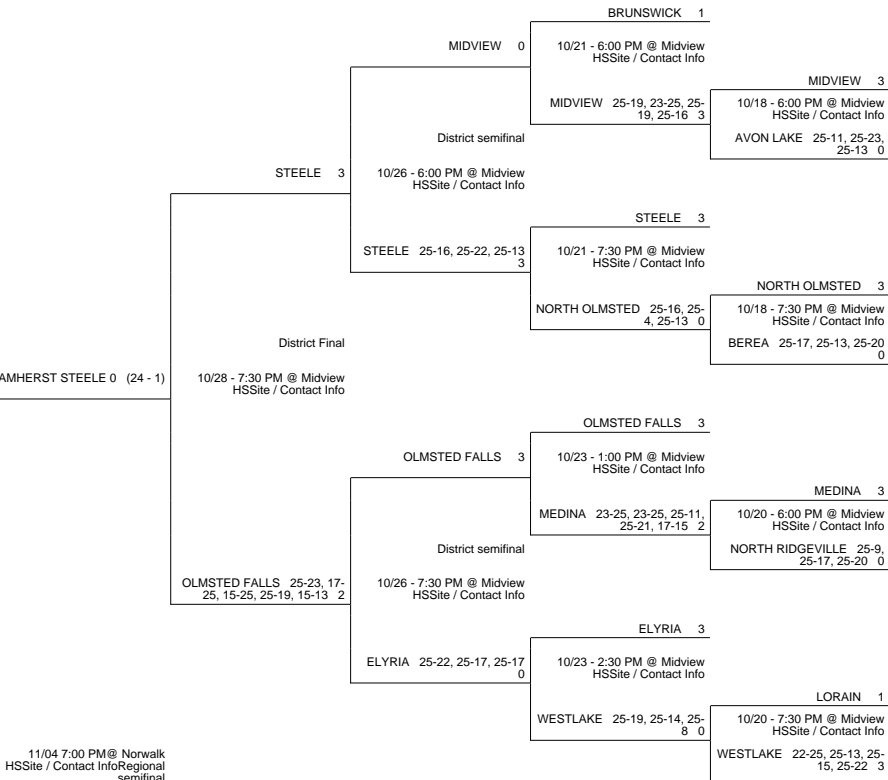

2010 OHSAA Girls Volleyball Tournament - Division I, Region 2 - Norwalk

Findlay District

Grafton District

Strongsville District

Perrysburg District

2010 OHSAA Girls Volleyball Tournament - Division I, Region 2 - Norwalk

#3 NORTH ROYALTON 3	
10/19 - 7:00 PM @ Strongsville HSSite / Contact Info	#3 NORTH ROYALTON 3
RHODES 25-4, 25-2, 25-9 0	
	10/21 - 6:00 PM @ Strongsville HSSite / Contact Info
LAKEWOOD 0	#3 NORTH ROYALTON 25-16, 17-25, 25-15, 25-17 1
10/19 - 6:00 PM @ Strongsville HSSite / Contact Info	NORMANDY 25-19, 25-18, 21-25, 17-25, 15-8 2
NORMANDY 25-11, 25-23, 25-21 3	

SYLVANIA SOUTHVIEW 25-8, 25-12, 25-14 0	10/21 - 8:00 PM @ Perysburg HSSite / Contact Info
	BOWSHER 27-25, 22-25, 25-18, 25-14 1