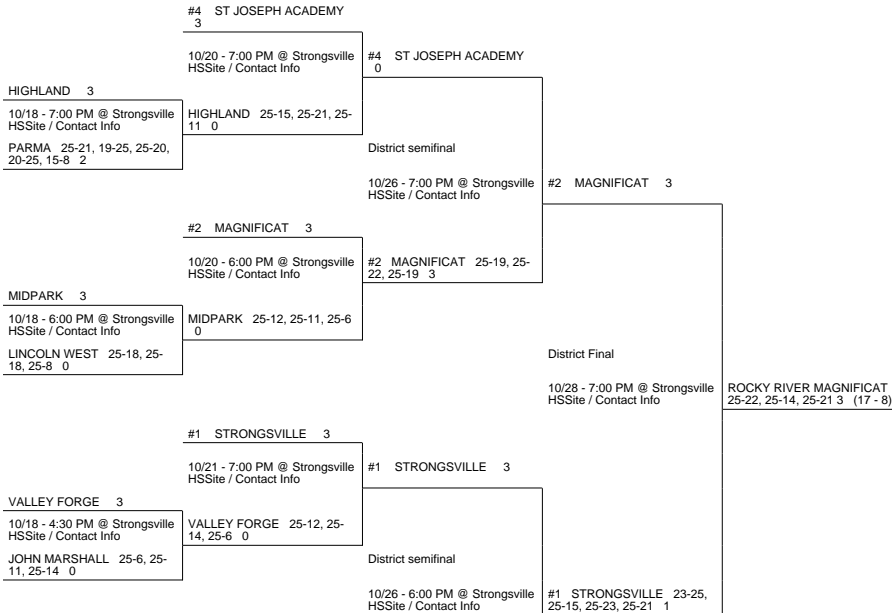

2010 OHSAA Girls Volleyball Tournament - Division I, Region 2 - Norwalk

Findlay District

Grafton District

Strongsville District

Perrysburg District

2010 OHSAA Girls Volleyball Tournament - Division I, Region 2 - Norwalk

#3 NORTH ROYALTON 3	
10/19 - 7:00 PM @ Strongsville HSSite / Contact Info	#3 NORTH ROYALTON 3
RHODES 25-4, 25-2, 25-9 0	
	10/21 - 6:00 PM @ Strongsville HSSite / Contact Info
LAKEWOOD 0	#3 NORTH ROYALTON 25-16, 17-25, 25-15, 25-17 1
10/19 - 6:00 PM @ Strongsville HSSite / Contact Info	NORMANDY 25-19, 25-18, 21-25, 17-25, 15-8 2
NORMANDY 25-11, 25-23, 25-21 3	