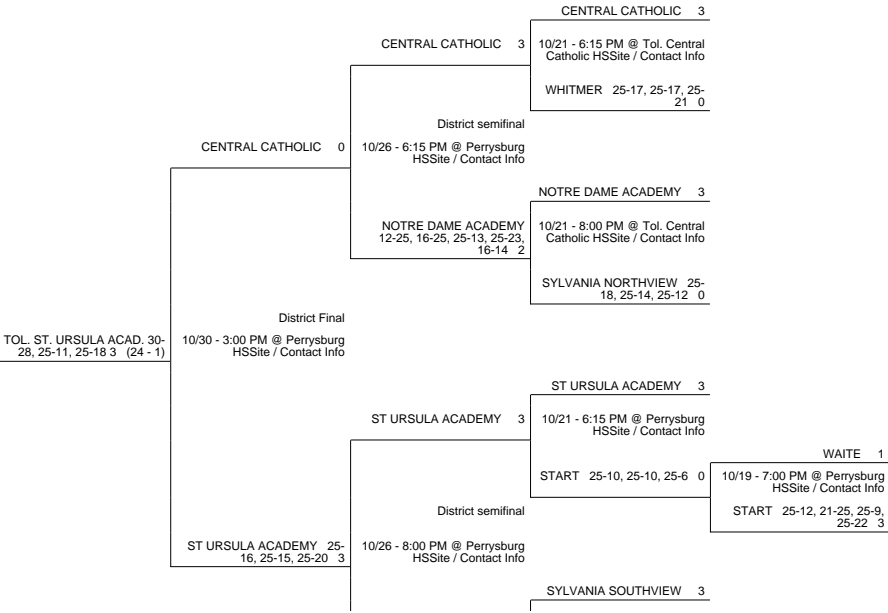

2010 OHSAA Girls Volleyball Tournament - Division I, Region 2 - Norwalk

Findlay District

Grafton District

Strongsville District

Perrysburg District

2010 OHSAA Girls Volleyball Tournament - Division I, Region 2 - Norwalk

#3 NORTH ROYALTON 3	
10/19 - 7:00 PM @ Strongsville HSSite / Contact Info	#3 NORTH ROYALTON 3
RHODES 25-4, 25-2, 25-9 0	
	10/21 - 6:00 PM @ Strongsville HSSite / Contact Info
LAKEWOOD 0	#3 NORTH ROYALTON 25-16, 17-25, 25-15, 25-17 1
10/19 - 6:00 PM @ Strongsville HSSite / Contact Info	NORMANDY 25-19, 25-18, 21-25, 17-25, 15-8 2
NORMANDY 25-11, 25-23, 25-21 3	