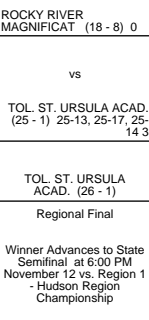

2010 OHSAA Girls Volleyball Tournament - Division I, Region 2 - Norwalk

Findlay District

Grafton District

Strongsville District

Perrysburg District

2010 OHSAA Girls Volleyball Tournament - Division I, Region 2 - Norwalk

#3 NORTH ROYALTON 3	
10/19 - 7:00 PM @ Strongsville HSSite / Contact Info	#3 NORTH ROYALTON 3
RHODES 25-4, 25-2, 25-9 0	
	10/21 - 6:00 PM @ Strongsville HSSite / Contact Info
LAKEWOOD 0	#3 NORTH ROYALTON 25-16, 17-25, 25-15, 25-17 1
10/19 - 6:00 PM @ Strongsville HSSite / Contact Info	NORMANDY 25-19, 25-18, 21-25, 17-25, 15-8 2
NORMANDY 25-11, 25-23, 25-21 3	